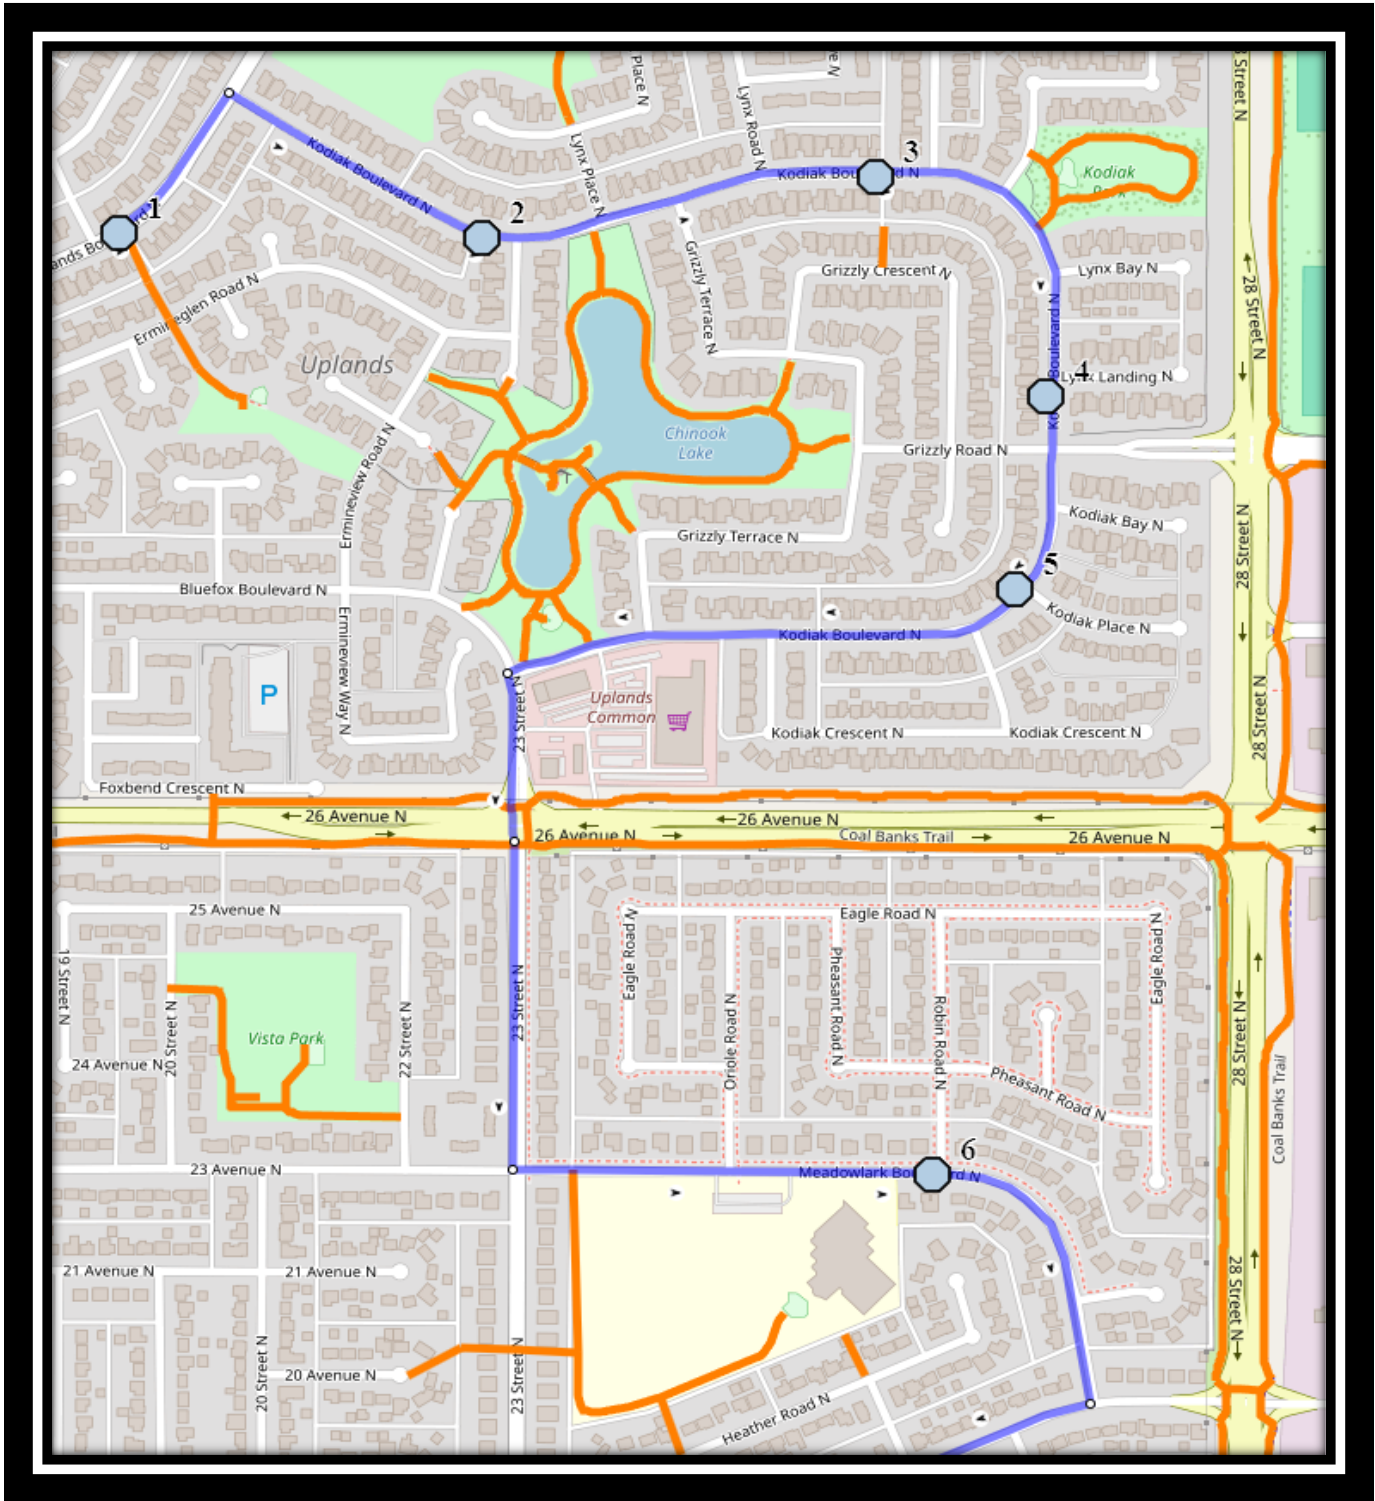

Wilson N4

REVISED: August 12, 2024

EFFECTIVE: September 3, 2024

PM Route same direction as AM

Wilson Middle School – 2003 9 Ave North – (403) 329-3144

Please arrive 10 minutes before scheduled pick up and drop off times. Times shown may vary due to weather & traffic conditions.
Bus routes and maps are subject to change. For the most up-to-date version, visit www.southland.ca/lethbridge.