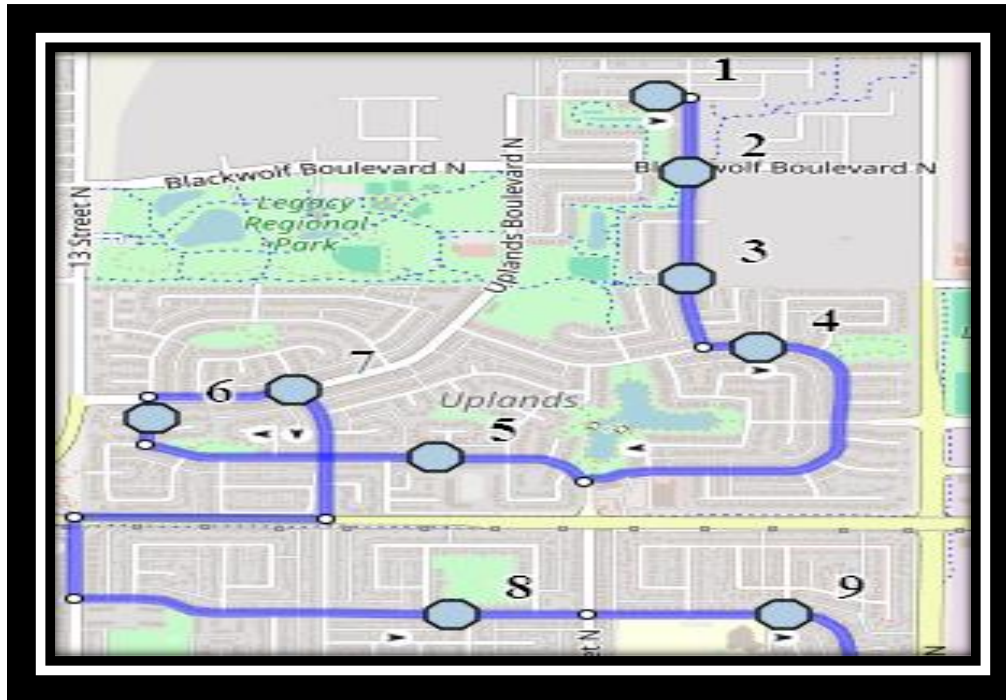

Davidson/Bawden N1

REVISED: August.12,2024

EFFECTIVE: September.3,2024

PM Route Same Direction as AM

Ecole Agnes Davidson – 2103 20 Street South – (403) 328-5153

Fleetwood Bawden – 1222 9 Ave. South – (403) 327-5818

Please arrive 10 minutes before scheduled pick up and drop off times. Times shown may vary due to weather & traffic conditions.
Bus routes and maps are subject to change. For the most up-to-date version, visit www.southland.ca/lethbridge.

Davidson/Bawden N1

REVISED: August.12,2024

EFFECTIVE: September.3,2024

Ecole Agnes Davidson – 2103 20 Street South – (403) 328-5153

Fleetwood Bawden – 1222 9 Ave. South – (403) 327-5818

Please arrive 10 minutes before scheduled pick up and drop off times. Times shown may vary due to weather & traffic conditions.

Davidson/Bawden N1

REVISED: August.12,2024

EFFECTIVE: September.3,2024

Monday – Thursday

#2 - 3:41 PM - Ecole Agnes Davidson - Bus Zone

#3 - 3:57 PM - Greywolf Road North Eastbound - west of Lynx Rd walkway entrance