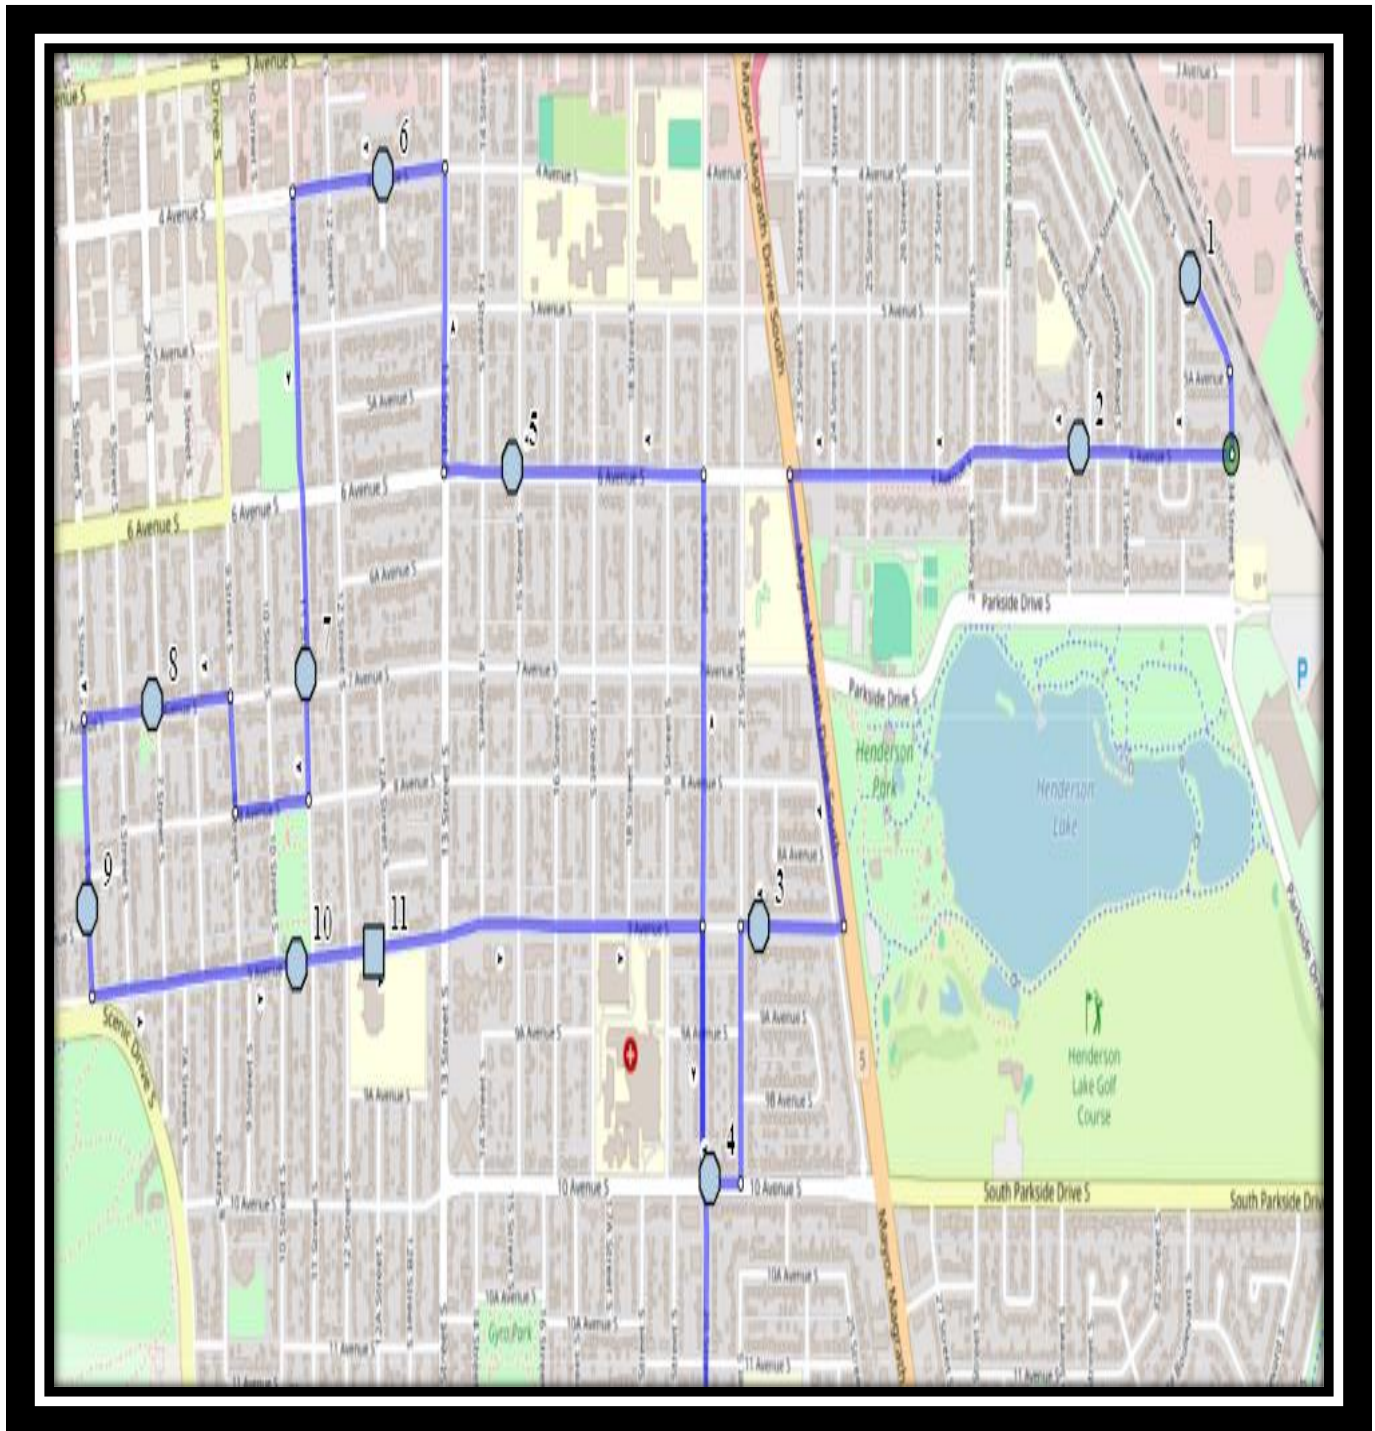

# Davidson/Bawden S1

REVISED: September 19, 2024

EFFECTIVE: September 23, 2024

**PM Route Same Direction as AM**

**Ecole Agnes Davidson – 2103 20 Street South – (403) 328-5153**

**Fleetwood Bawden – 1222 9 Ave. South – (403) 327-5818**

Please arrive 10 minutes before scheduled pick up and drop off times. Times shown may vary due to weather & traffic conditions. Bus routes and maps are subject to change. For the most up-to-date version, visit [www.southland.ca/lethbridge](http://www.southland.ca/lethbridge).

# Davidson/Bawden S1

REVISED: September 19, 2024

EFFECTIVE: September 23, 2024

**Ecole Agnes Davidson – 2103 20 Street South – (403) 328-5153**

**Fleetwood Bawden – 1222 9 Ave. South – (403) 327-5818**

Please arrive 10 minutes before scheduled pick up and drop off times. Times shown may vary due to weather & traffic conditions.