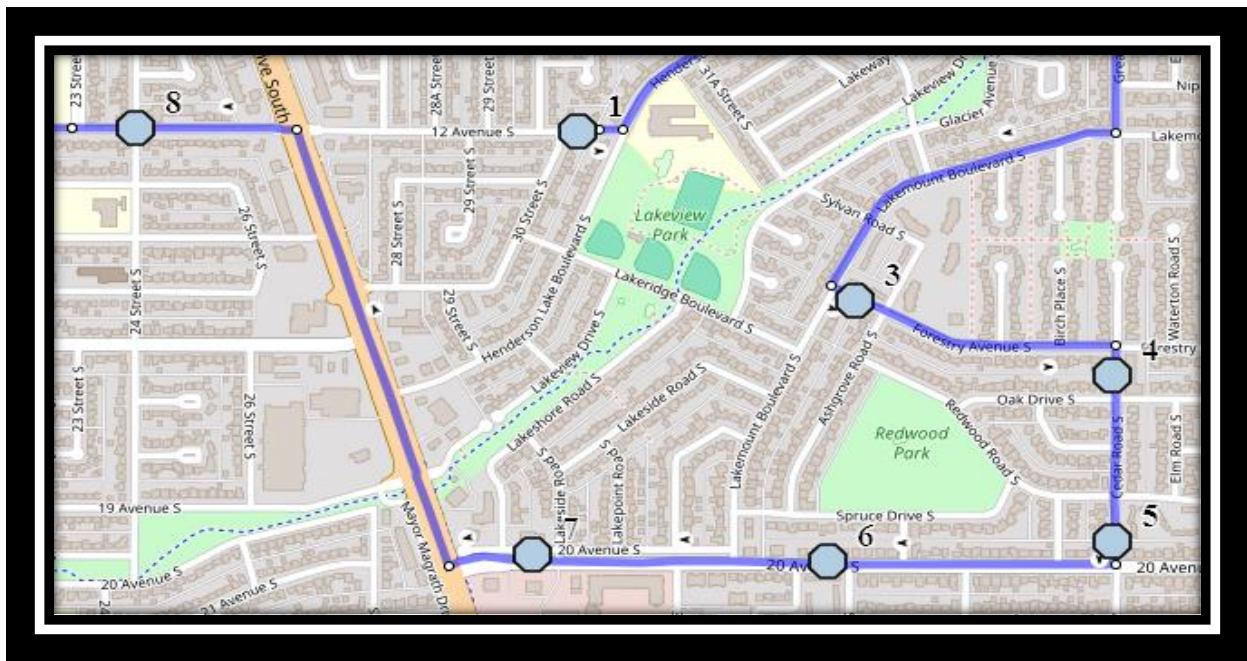

Davidson/Bawden S2

REVISED: August.12,2024

EFFECTIVE: September.3,2024

Ecole Agnes Davidson – 2103 20 Street South – (403) 328-5153

Fleetwood Bawden – 1222 9 Ave. South – (403) 327-5818

Please arrive 10 minutes before scheduled pick up and drop off times. Times shown may vary due to weather & traffic conditions.

Bus routes and maps are subject to change. For the most up-to-date version, visit www.southland.ca/lethbridge.