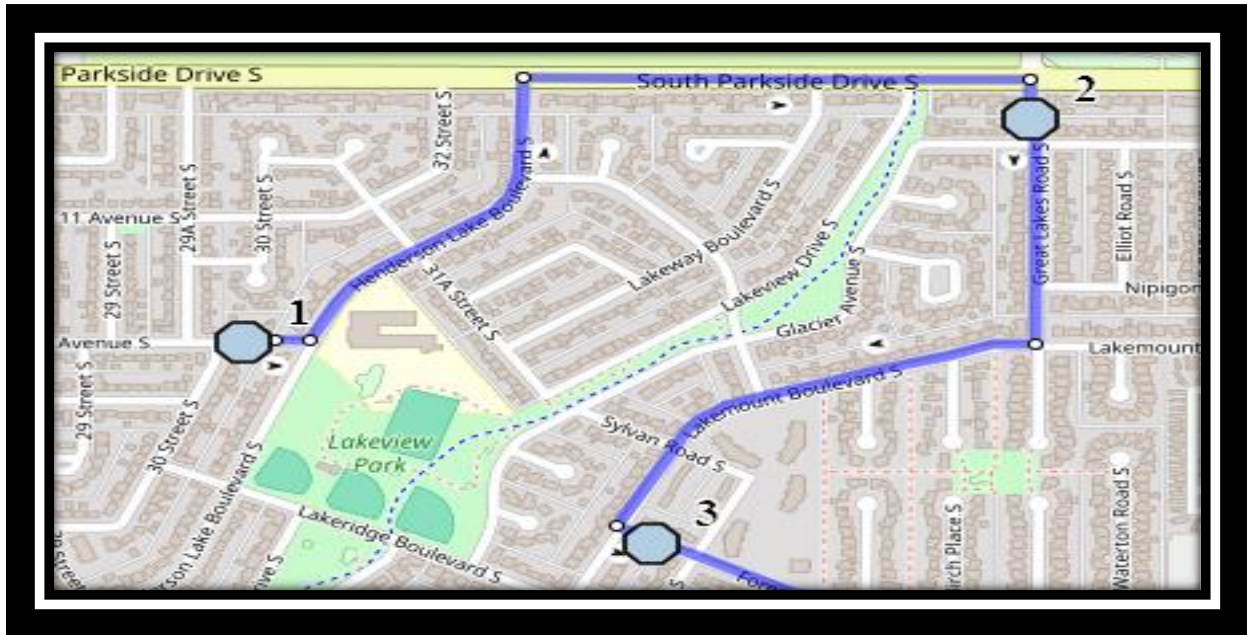

Davidson/Bawden S2

REVISED: August.12,2024

EFFECTIVE: September.3,2024

Ecole Agnes Davidson – 2103 20 Street South – (403) 328-5153

Fleetwood Bawden – 1222 9 Ave. South – (403) 327-5818

Please arrive 10 minutes before scheduled pick up and drop off times. Times shown may vary due to weather & traffic conditions.

Bus routes and maps are subject to change. For the most up-to-date version, visit www.southland.ca/lethbridge.