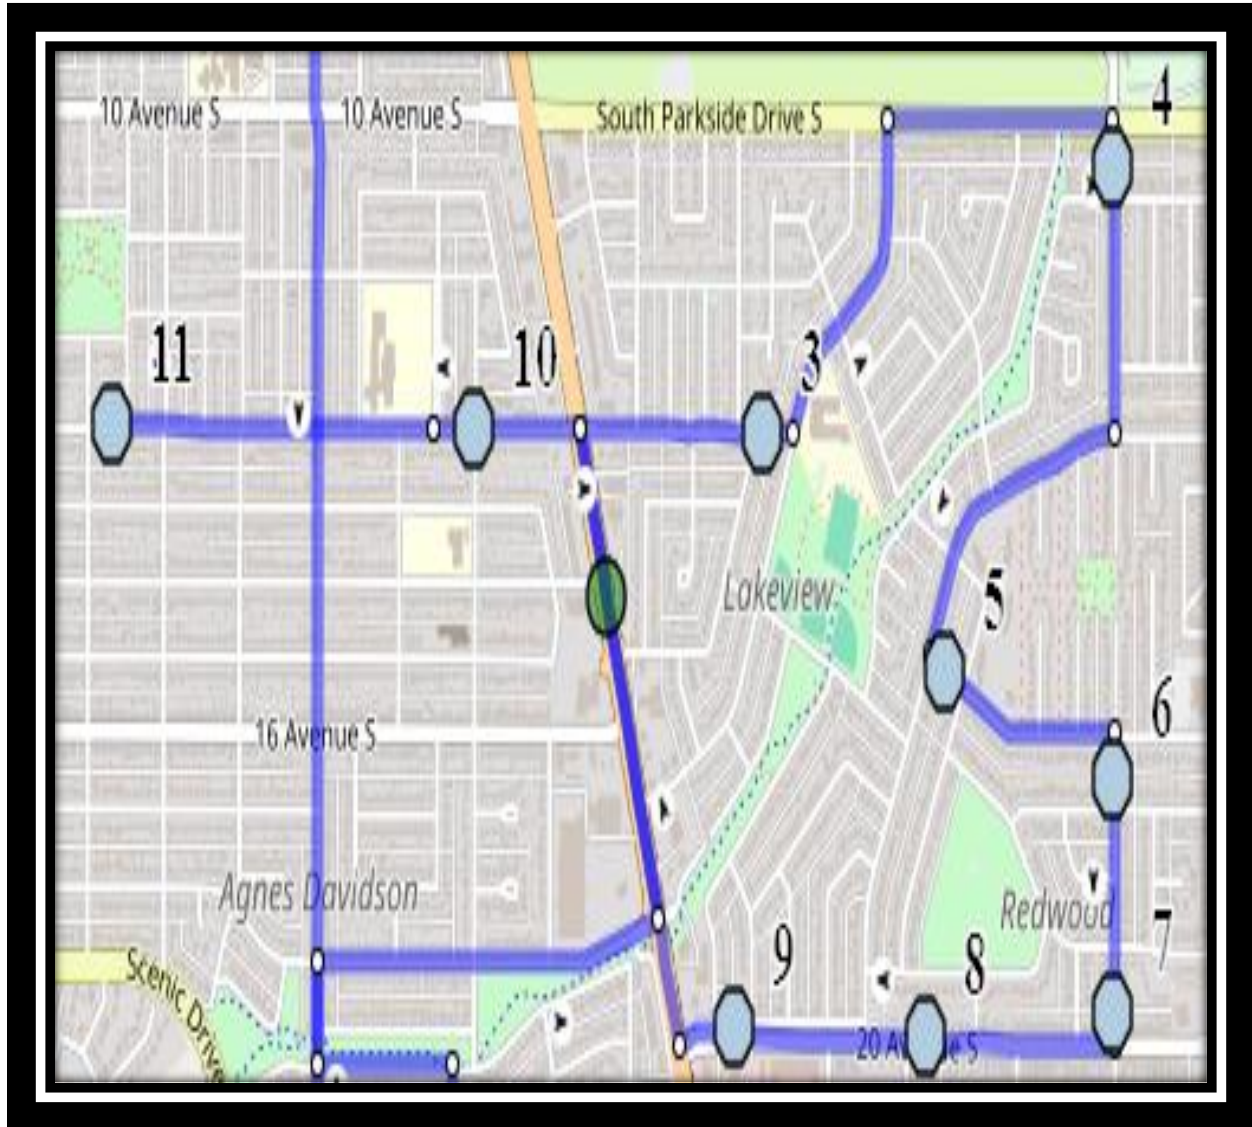

Davidson/Bawden S2

REVISED: August.12,2024

EFFECTIVE: September.3,2024

Ecole Agnes Davidson – 2103 20 Street South – (403) 328-5153

Fleetwood Bawden – 1222 9 Ave. South – (403) 327-5818

Please arrive 10 minutes before scheduled pick up and drop off times. Times shown may vary due to weather & traffic conditions.

Bus routes and maps are subject to change. For the most up-to-date version, visit www.southland.ca/lethbridge.

Davidson/Bawden S2

REVISED: August.12,2024

EFFECTIVE: September.3,2024

Ecole Agnes Davidson – 2103 20 Street South – (403) 328-5153

Davidson/Bawden S2

REVISED: August.12,2024

EFFECTIVE: September.3,2024

Monday – Friday

#1 - 7:56 AM - 12 Ave South Eastbound - east of 30 St after alley

#2 - 7:59 AM - Great Lakes Road South Southbound - north of Glacier Dr S at corner

#5 - 1:03 PM - Forestry Ave South - east of Lakemount blvd at alley

#6 - 1:05 PM - Cedar Road South - south of Forestry Ave at alley

#7 - 1:06 PM - Cedar Road South - north of 20 Ave S south of alley

#8 - 1:07 PM - 20 Ave South Westbound - Between 35 St and Palm Rd