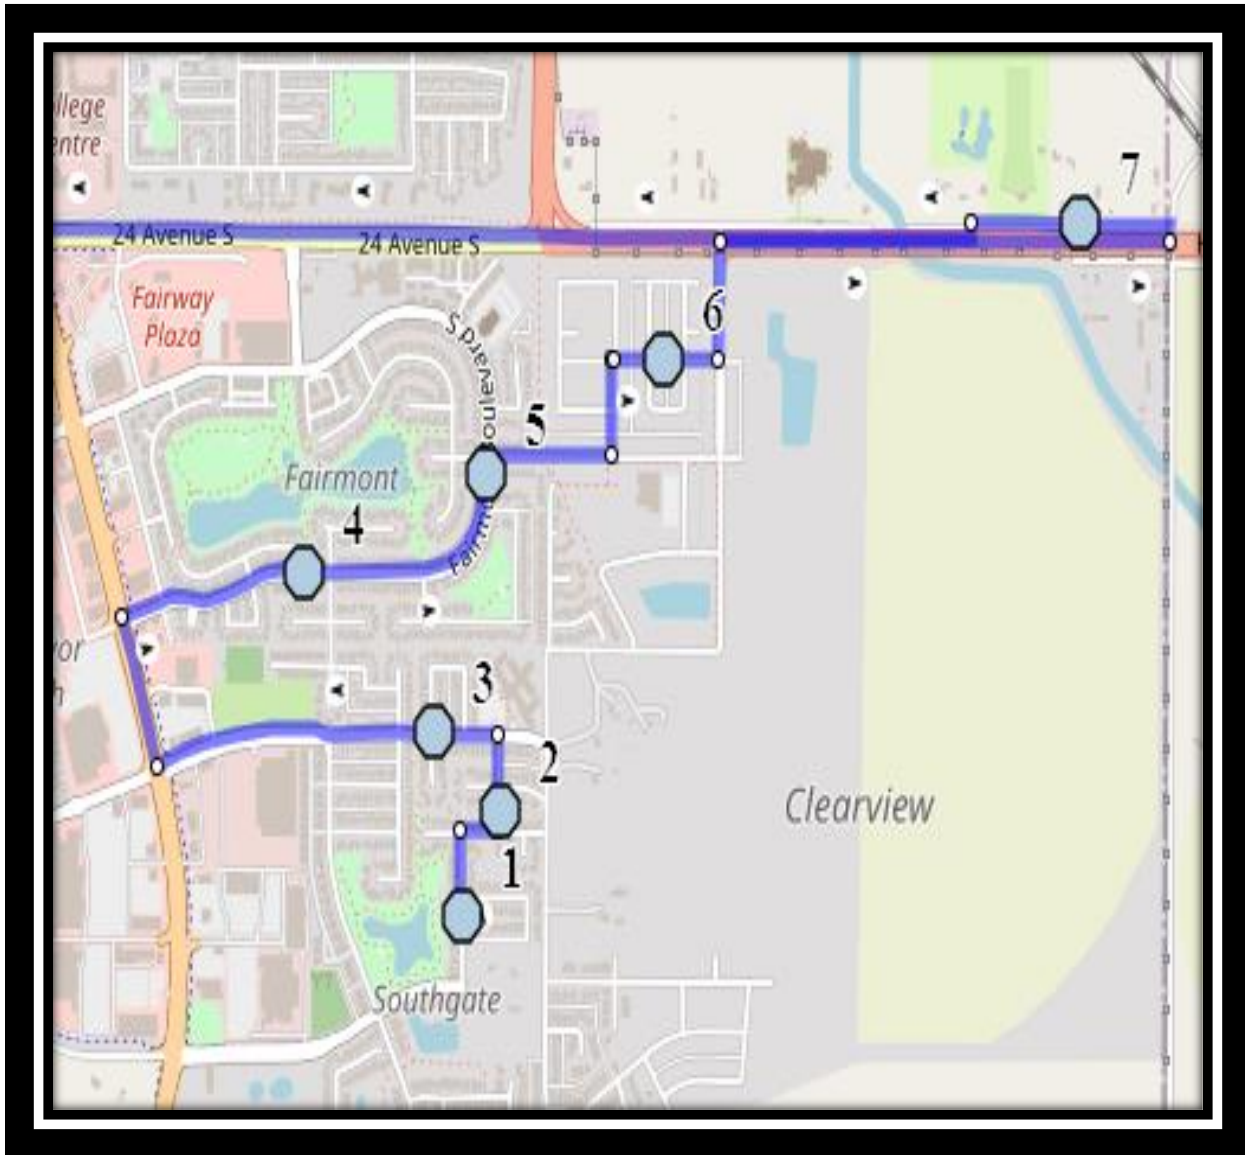

Davidson/Bawden S4

REVISED: August.12,2024

EFFECTIVE: September.3,2024

PM Route Reversed watch map and driver directions

Ecole Agnes Davidson – 2103 20 Street South – (403) 328-5153

Fleetwood Bawden – 1222 9 Ave. South – (403) 327-5818

Davidson/Bawden S4

REVISED: August.12,2024

EFFECTIVE: September.3,2024

AM ROUTE

Ecole Agnes Davidson – 2103 20 Street South – (403) 328-5153

Fleetwood Bawden – 1222 9 Ave. South – (403) 327-5818

Please arrive 10 minutes before scheduled pick up and drop off times. Times shown may vary due to weather & traffic conditions.

Bus routes and maps are subject to change. For the most up-to-date version, visit www.southland.ca/lethbridge.

Davidson/Bawden S4

REVISED: August.12,2024

EFFECTIVE: September.3,2024

AM ROUTE

Ecole Agnes Davidson – 2103 20 Street South – (403) 328-5153

#8 - 1:13 PM - Fairmont Blvd S Eastbound - at pathway

#9 - 1:15 PM - Fairmont Blvd S Northbound - south of Fairmont Gate S

#10 - 1:17 PM - 27 Ave South Eastbound - between 45 St and 46 St at alley

#11 - 1:20 PM - 24 Ave South Westbound - driveway east of Evergreen Golf