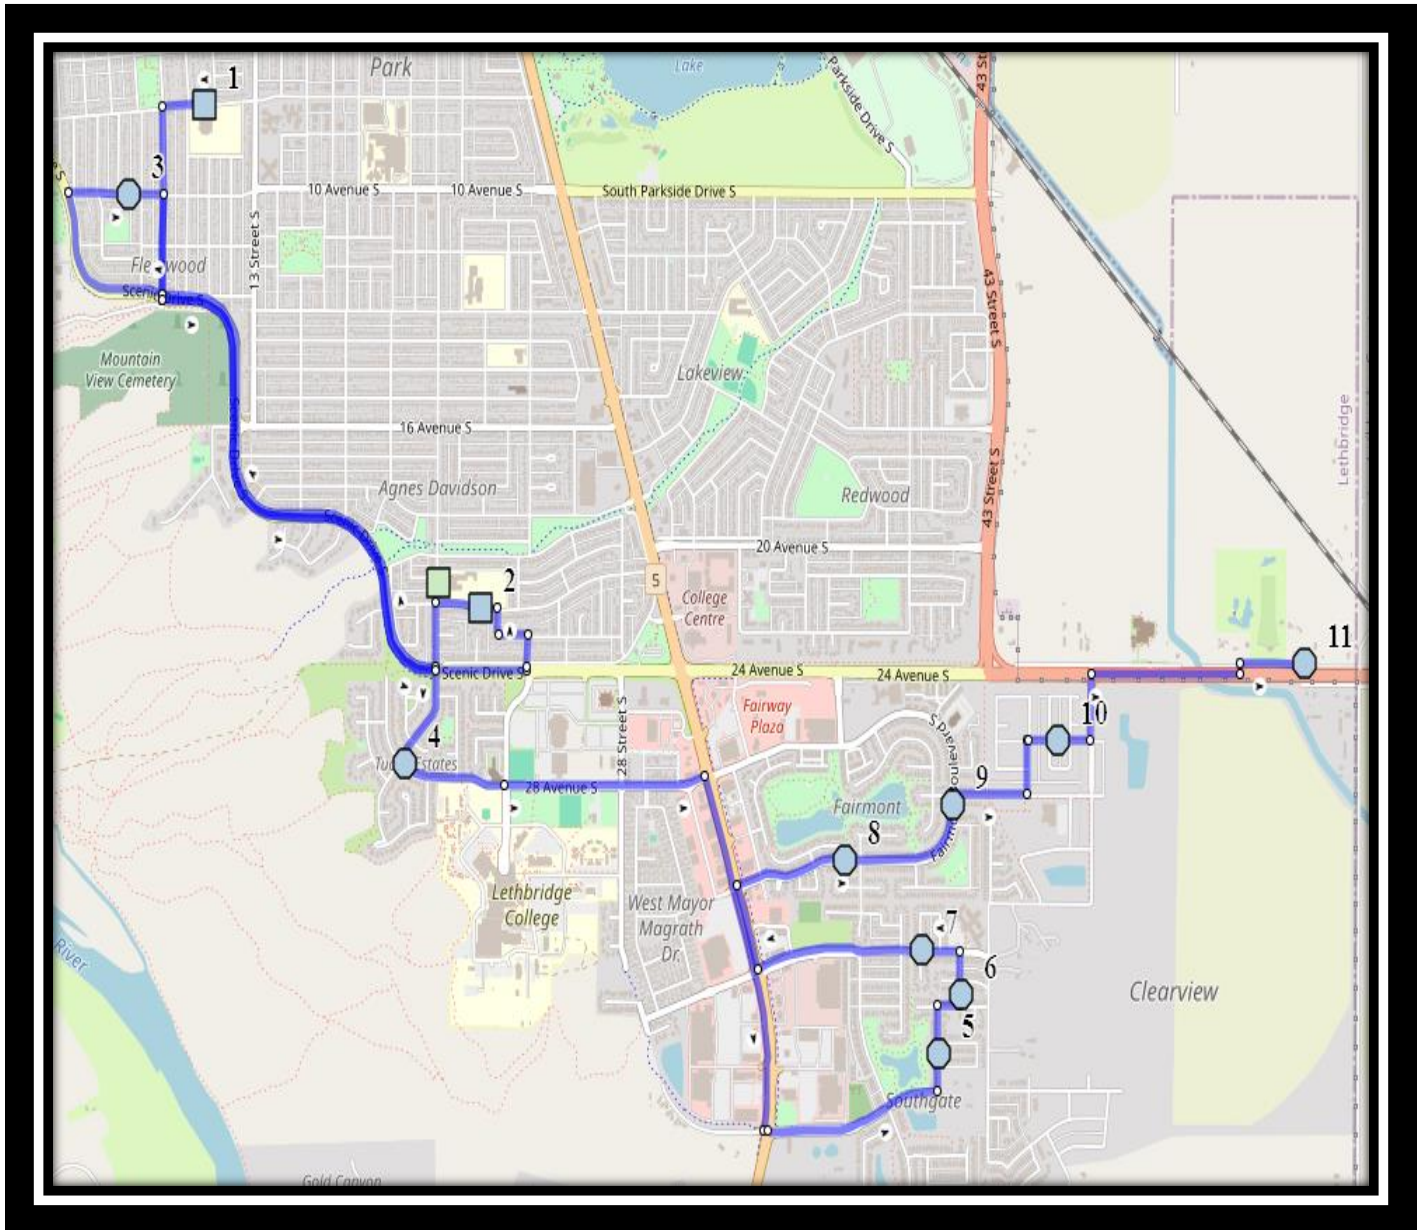

Davidson/Bawden S4

REVISED: August.12,2024

EFFECTIVE: September.3,2024

PM Route Reversed watch map and driver directions

Ecole Agnes Davidson – 2103 20 Street South – (403) 328-5153

Fleetwood Bawden – 1222 9 Ave. South – (403) 327-5818

Davidson/Bawden S4

REVISED: August.12,2024

EFFECTIVE: September.3,2024

AM ROUTE

Ecole Agnes Davidson – 2103 20 Street South – (403) 328-5153

Fleetwood Bawden – 1222 9 Ave. South – (403) 327-5818

Please arrive 10 minutes before scheduled pick up and drop off times. Times shown may vary due to weather & traffic conditions.

Bus routes and maps are subject to change. For the most up-to-date version, visit www.southland.ca/lethbridge.

Davidson/Bawden S4

REVISED: August.12,2024

EFFECTIVE: September.3,2024

AM ROUTE

Ecole Agnes Davidson – 2103 20 Street South – (403) 328-5153

Davidson/Bawden S4

REVISED: August.12,2024

EFFECTIVE: September.3,2024

PM opposite of AM keep an eye on map and driver directions

Ecole Agnes Davidson – 2103 20 Street South – (403) 328-5153

Fleetwood Bawden – 1222 9 Ave. South – (403) 327-5818