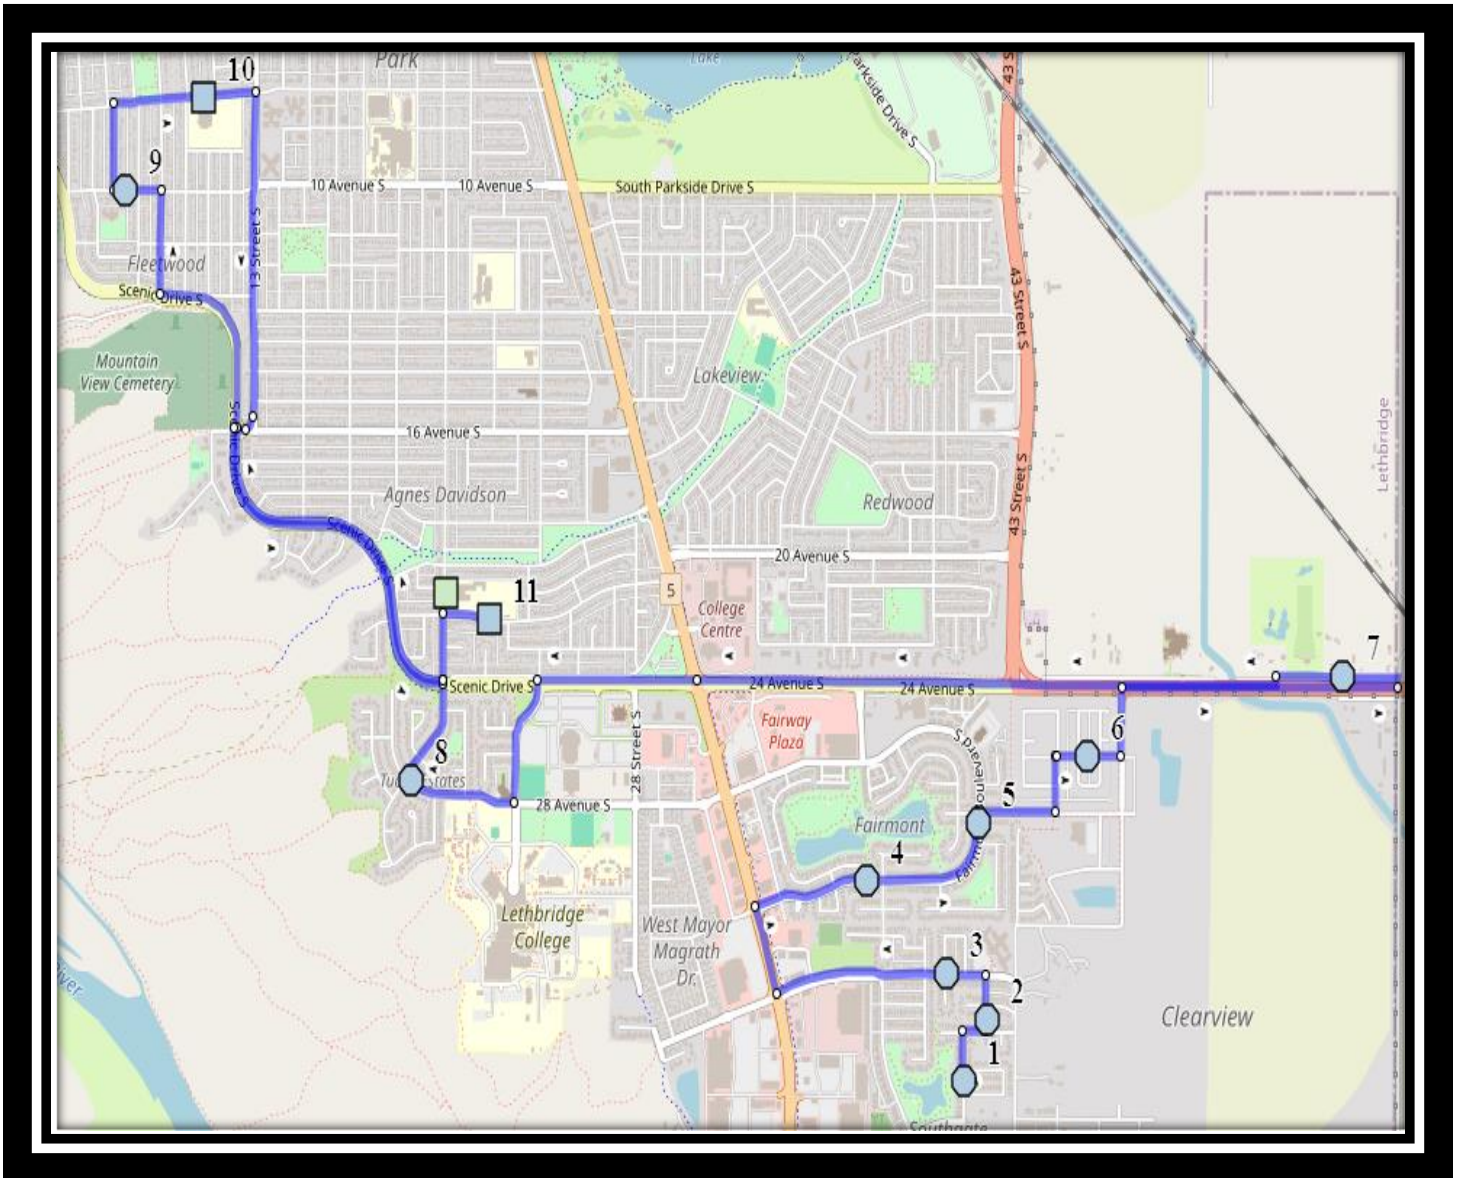

Davidson/Bawden S4

REVISED: August.12,2024

EFFECTIVE: September.3,2024

PM Route Reversed watch map and driver directions

Ecole Agnes Davidson – 2103 20 Street South – (403) 328-5153

Fleetwood Bawden – 1222 9 Ave. South – (403) 327-5818

Please arrive 10 minutes before scheduled pick up and drop off times. Times shown may vary due to weather & traffic conditions.
Bus routes and maps are subject to change. For the most up-to-date version, visit www.southland.ca/lethbridge.

Davidson/Bawden S4

REVISED: August.12,2024

EFFECTIVE: September.3,2024

AM ROUTE

Ecole Agnes Davidson – 2103 20 Street South – (403) 328-5153

Fleetwood Bawden – 1222 9 Ave. South – (403) 327-5818

Please arrive 10 minutes before scheduled pick up and drop off times. Times shown may vary due to weather & traffic conditions.

Bus routes and maps are subject to change. For the most up-to-date version, visit www.southland.ca/lethbridge.

Davidson/Bawden S4

REVISED: August.12,2024

EFFECTIVE: September.3,2024

AM ROUTE

Ecole Agnes Davidson – 2103 20 Street South – (403) 328-5153