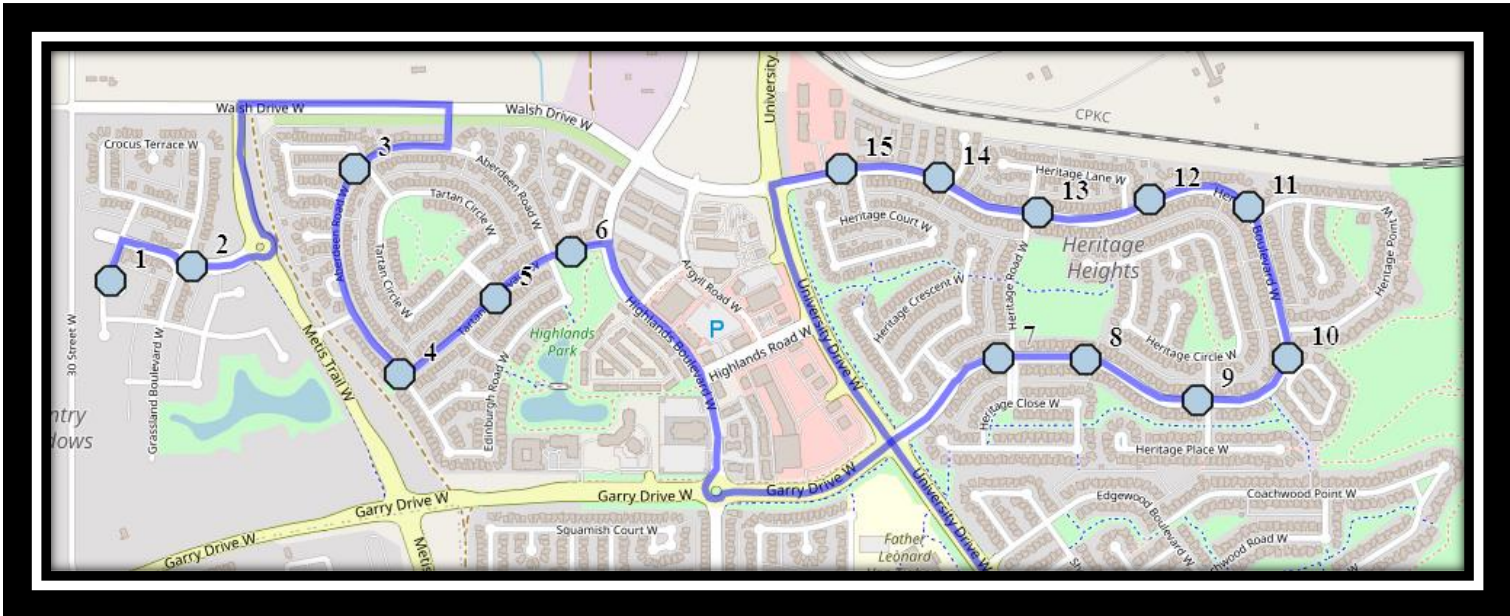

Davidson/Bawden W1

REVISED: September 23, 2024

EFFECTIVE: September 23, 2024

AM Route

Ecole Agnes Davidson – 2103 20 Street South – (403) 328-5153

Fleetwood Bawden – 1222 9 Ave. South – (403) 327-5818

Please arrive 10 minutes before scheduled pick up and drop off times. Times shown may vary due to weather & traffic conditions. Bus routes and maps are subject to change. For the most up-to-date version, visit www.southland.ca/lethbridge.

Davidson/Bawden W1

REVISED: September 23,2024

EFFECTIVE: September 23,2024

Ecole Agnes Davidson – 2103 20 Street South – (403) 328-5153

Fleetwood Bawden – 1222 9 Ave. South – (403) 327-5818

Please arrive 10 minutes before scheduled pick up and drop off times. Times shown may vary due to weather & traffic conditions. Bus routes and maps are subject to change. For the most up-to-date version, visit www.southland.ca/lethbridge.

Davidson/Bawden W1

REVISED: September 23,2024

EFFECTIVE: September 23,2024

PM Route – Reverse of AM.

Ecole Agnes Davidson – 2103 20 Street South – (403) 328-5153

Fleetwood Bawden – 1222 9 Ave. South – (403) 327-5818