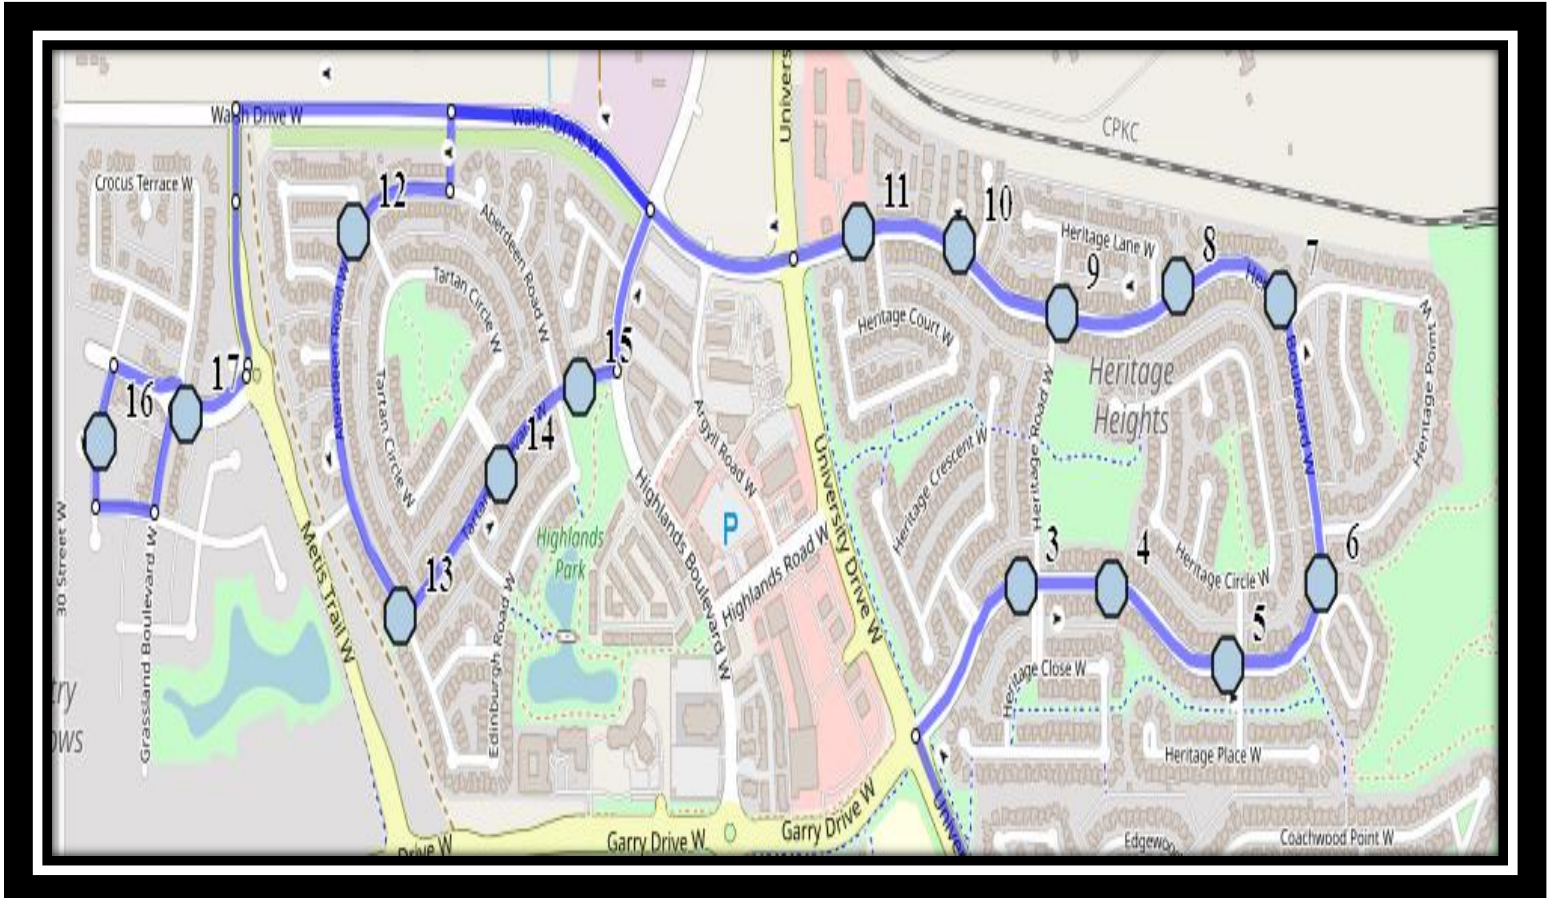

Davidson/Bawden W1

REVISED: September 23, 2024

EFFECTIVE: September 23, 2024

AM Route

Ecole Agnes Davidson – 2103 20 Street South – (403) 328-5153

Fleetwood Bawden – 1222 9 Ave. South – (403) 327-5818

Please arrive 10 minutes before scheduled pick up and drop off times. Times shown may vary due to weather & traffic conditions. Bus routes and maps are subject to change. For the most up-to-date version, visit www.southland.ca/lethbridge.

Davidson/Bawden W1

REVISED: September 23,2024

EFFECTIVE: September 23,2024

Ecole Agnes Davidson – 2103 20 Street South – (403) 328-5153

Fleetwood Bawden – 1222 9 Ave. South – (403) 327-5818

Please arrive 10 minutes before scheduled pick up and drop off times. Times shown may vary due to weather & traffic conditions. Bus routes and maps are subject to change. For the most up-to-date version, visit www.southland.ca/lethbridge.

Davidson/Bawden W1

REVISED: September 23,2024

EFFECTIVE: September 23,2024

PM Route – Reverse of AM.

Ecole Agnes Davidson – 2103 20 Street South – (403) 328-5153

Fleetwood Bawden – 1222 9 Ave. South – (403) 327-5818