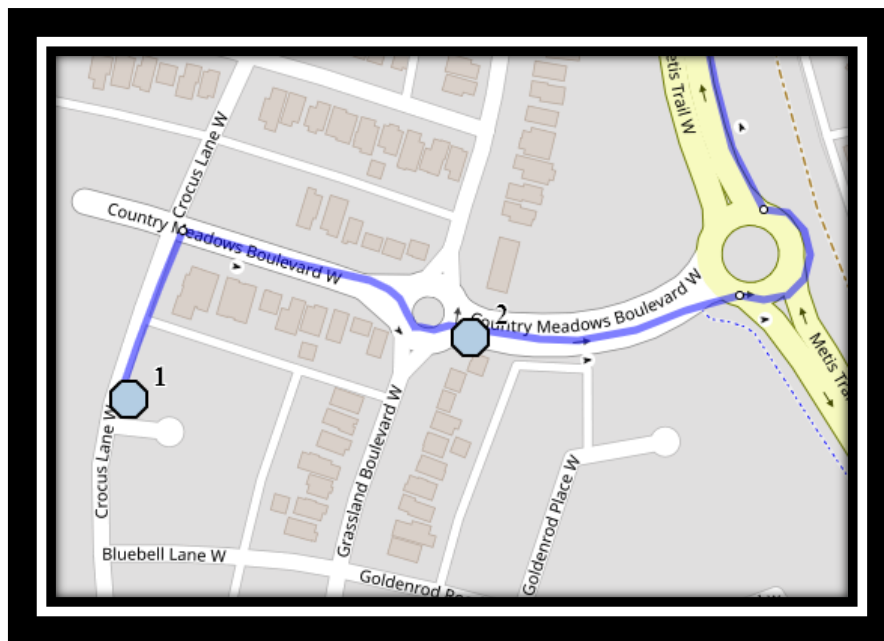

Davidson/Bawden W1

REVISED: September 23, 2024

EFFECTIVE: September 23, 2024

AM Route

Ecole Agnes Davidson – 2103 20 Street South – (403) 328-5153

Fleetwood Bawden – 1222 9 Ave. South – (403) 327-5818

Please arrive 10 minutes before scheduled pick up and drop off times. Times shown may vary due to weather & traffic conditions. Bus routes and maps are subject to change. For the most up-to-date version, visit www.southland.ca/lethbridge.

Davidson/Bawden W1

REVISED: September 23,2024

EFFECTIVE: September 23,2024

Ecole Agnes Davidson – 2103 20 Street South – (403) 328-5153

Fleetwood Bawden – 1222 9 Ave. South – (403) 327-5818

Please arrive 10 minutes before scheduled pick up and drop off times. Times shown may vary due to weather & traffic conditions. Bus routes and maps are subject to change. For the most up-to-date version, visit www.southland.ca/lethbridge.

Davidson/Bawden W1

REVISED: September 23,2024

EFFECTIVE: September 23,2024

PM Route – Reverse of AM.

Ecole Agnes Davidson – 2103 20 Street South – (403) 328-5153

Fleetwood Bawden – 1222 9 Ave. South – (403) 327-5818