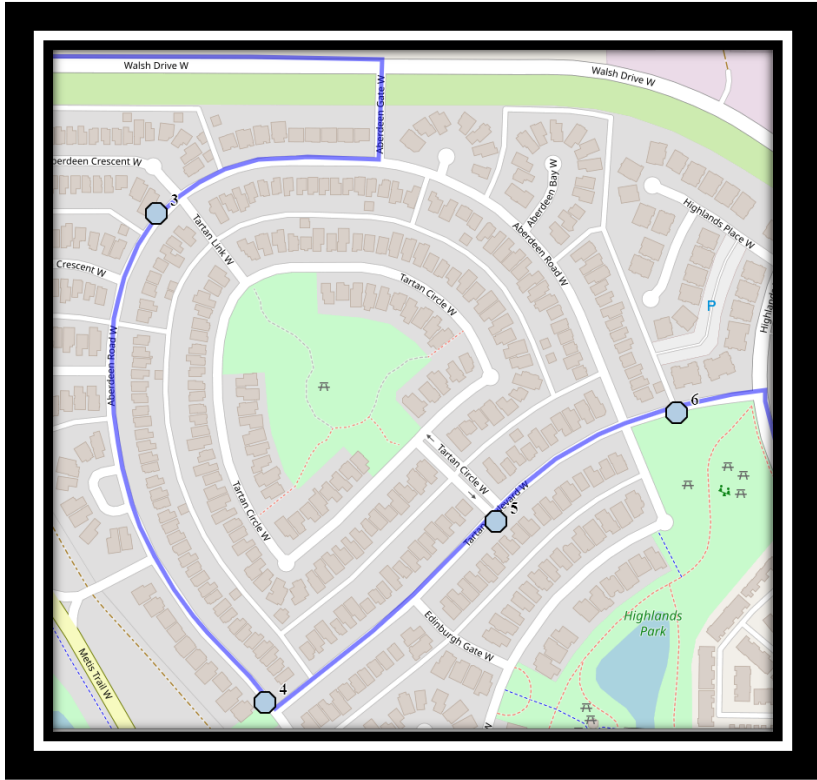

Davidson/Bawden W1

REVISED: September 23, 2024

EFFECTIVE: September 23, 2024

AM Route

Ecole Agnes Davidson – 2103 20 Street South – (403) 328-5153

Fleetwood Bawden – 1222 9 Ave. South – (403) 327-5818

Please arrive 10 minutes before scheduled pick up and drop off times. Times shown may vary due to weather & traffic conditions. Bus routes and maps are subject to change. For the most up-to-date version, visit www.southland.ca/lethbridge.

Davidson/Bawden W1

REVISED: September 23,2024

EFFECTIVE: September 23,2024

Ecole Agnes Davidson – 2103 20 Street South – (403) 328-5153

Fleetwood Bawden – 1222 9 Ave. South – (403) 327-5818

Please arrive 10 minutes before scheduled pick up and drop off times. Times shown may vary due to weather & traffic conditions. Bus routes and maps are subject to change. For the most up-to-date version, visit www.southland.ca/lethbridge.

Davidson/Bawden W1

REVISED: September 23,2024

EFFECTIVE: September 23,2024

PM Route – Reverse of AM.

Ecole Agnes Davidson – 2103 20 Street South – (403) 328-5153

Fleetwood Bawden – 1222 9 Ave. South – (403) 327-5818