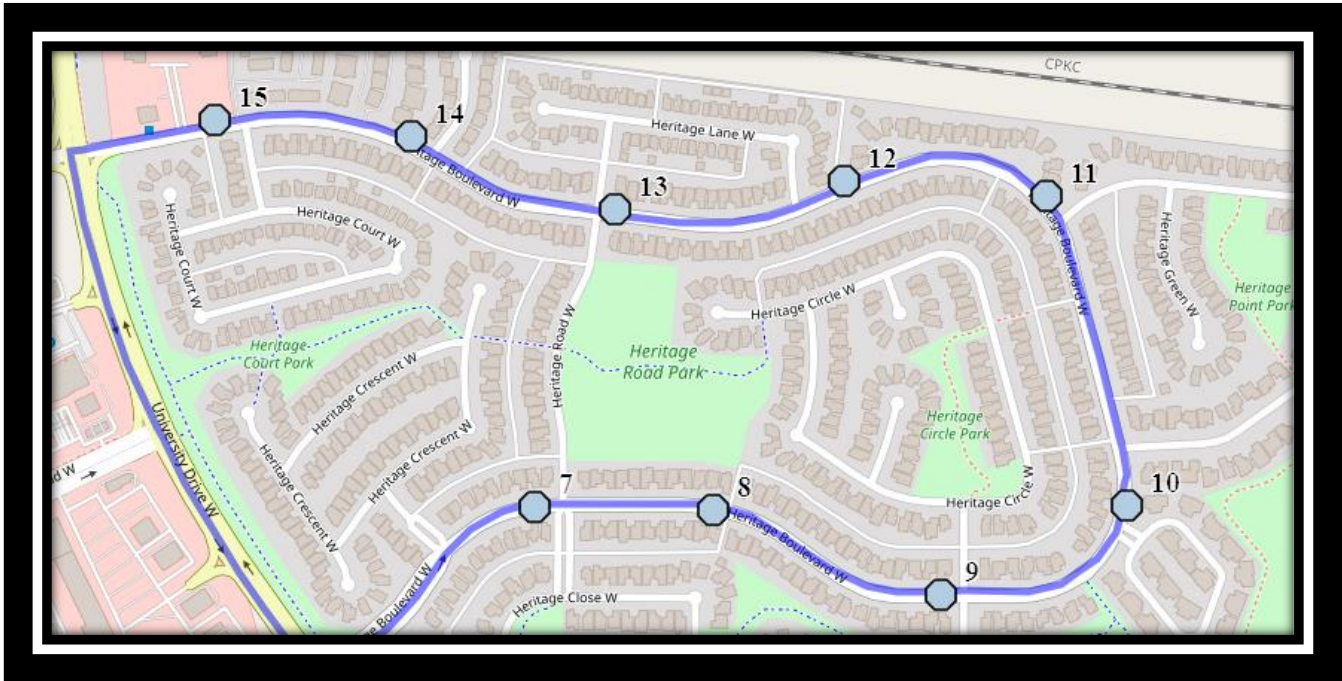

Davidson/Bawden W1

REVISED: September 23, 2024

EFFECTIVE: September 23, 2024

AM Route

Ecole Agnes Davidson – 2103 20 Street South – (403) 328-5153

Fleetwood Bawden – 1222 9 Ave. South – (403) 327-5818

Please arrive 10 minutes before scheduled pick up and drop off times. Times shown may vary due to weather & traffic conditions. Bus routes and maps are subject to change. For the most up-to-date version, visit www.southland.ca/lethbridge.

Davidson/Bawden W1

REVISED: September 23,2024

EFFECTIVE: September 23,2024

Ecole Agnes Davidson – 2103 20 Street South – (403) 328-5153

Fleetwood Bawden – 1222 9 Ave. South – (403) 327-5818

Please arrive 10 minutes before scheduled pick up and drop off times. Times shown may vary due to weather & traffic conditions. Bus routes and maps are subject to change. For the most up-to-date version, visit www.southland.ca/lethbridge.

Davidson/Bawden W1

REVISED: September 23,2024

EFFECTIVE: September 23,2024

PM Route – Reverse of AM.

Ecole Agnes Davidson – 2103 20 Street South – (403) 328-5153

Fleetwood Bawden – 1222 9 Ave. South – (403) 327-5818