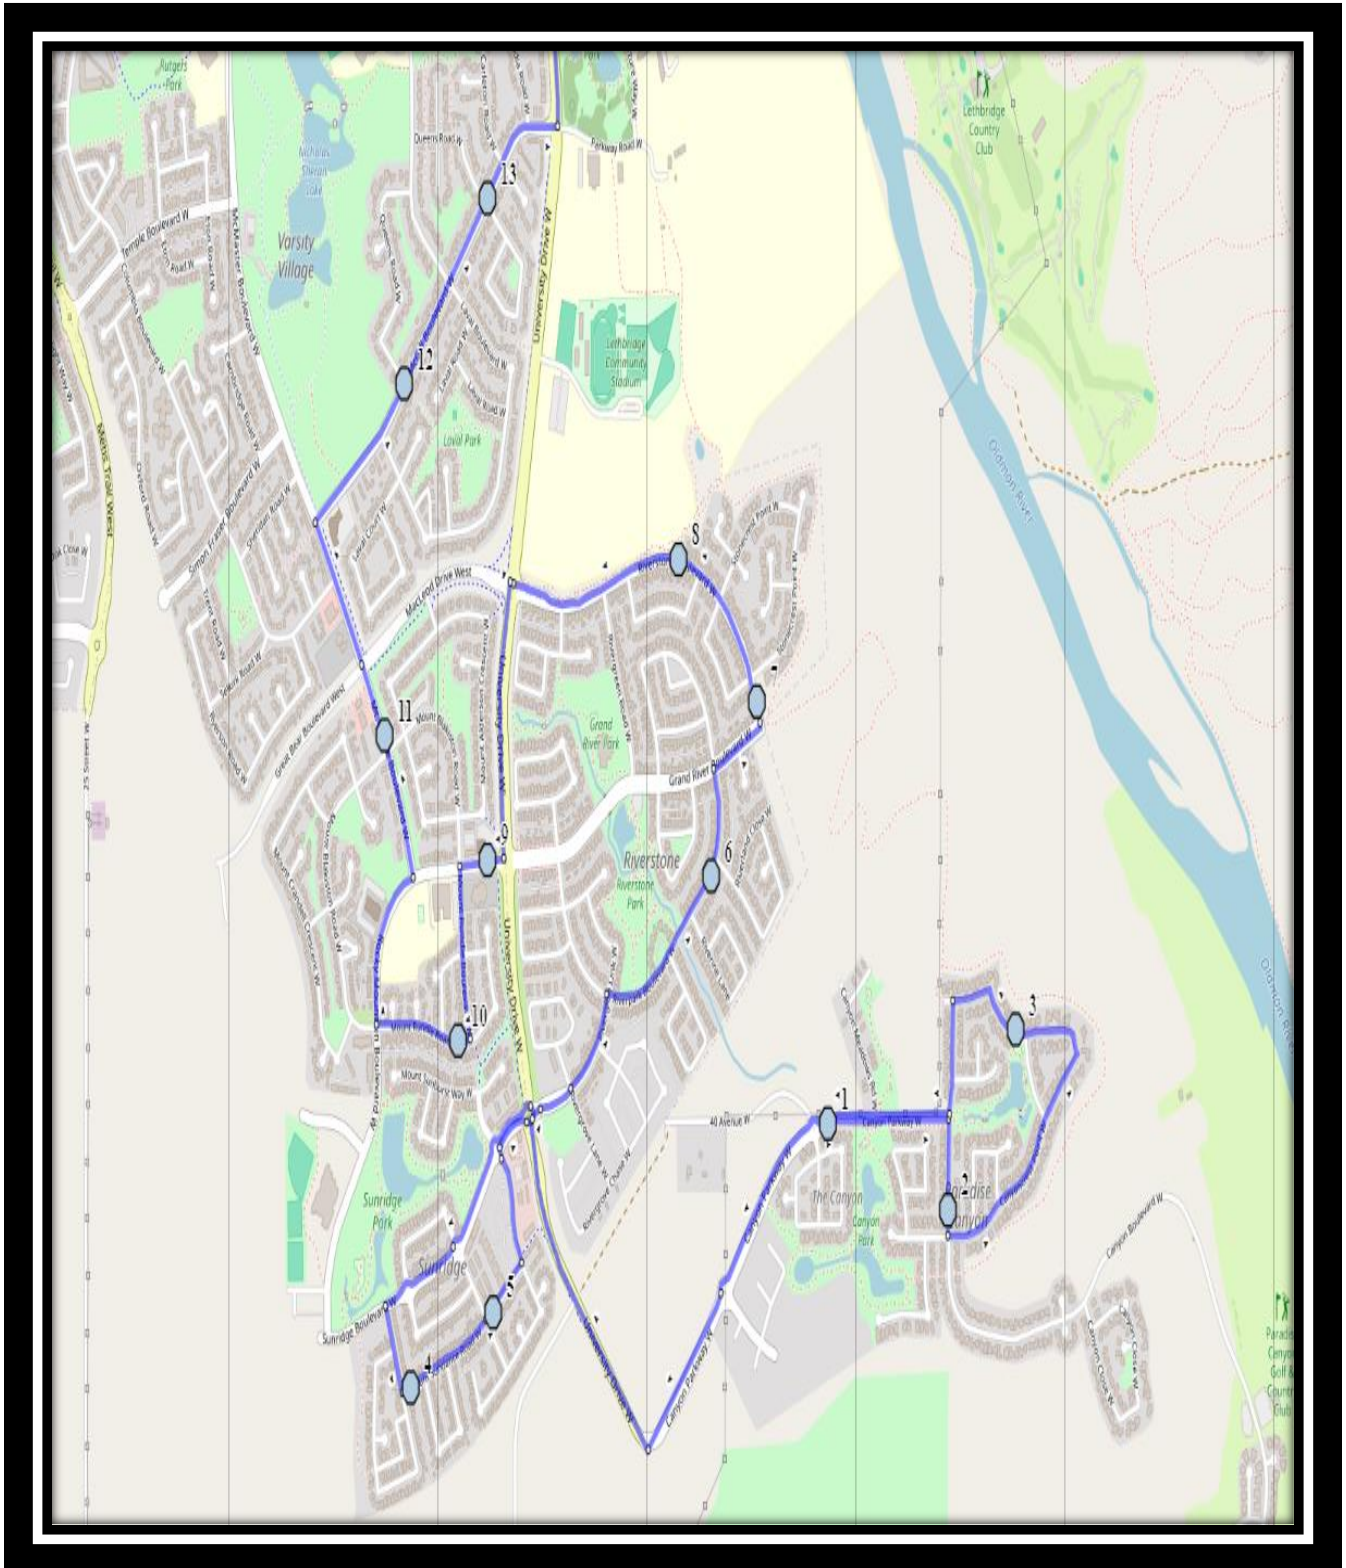

# Davidson/Bawden W3

REVISED: August 23, 2024

EFFECTIVE: September 23, 2024

**Ecole Agnes Davidson – 2103 20 Street South – (403) 328-5153**

**Fleetwood Bawden – 1222 9 Ave. South – (403) 327-5818**

Please arrive 10 minutes before scheduled pick up and drop off times. Times shown may vary due to weather & traffic conditions.

# Davidson/Bawden W3

REVISED: August 23, 2024

EFFECTIVE: September 23, 2024

PM ROUTE

**Ecole Agnes Davidson – 2103 20 Street South – (403) 328-5153**

**Fleetwood Bawden – 1222 9 Ave. South – (403) 327-5818**