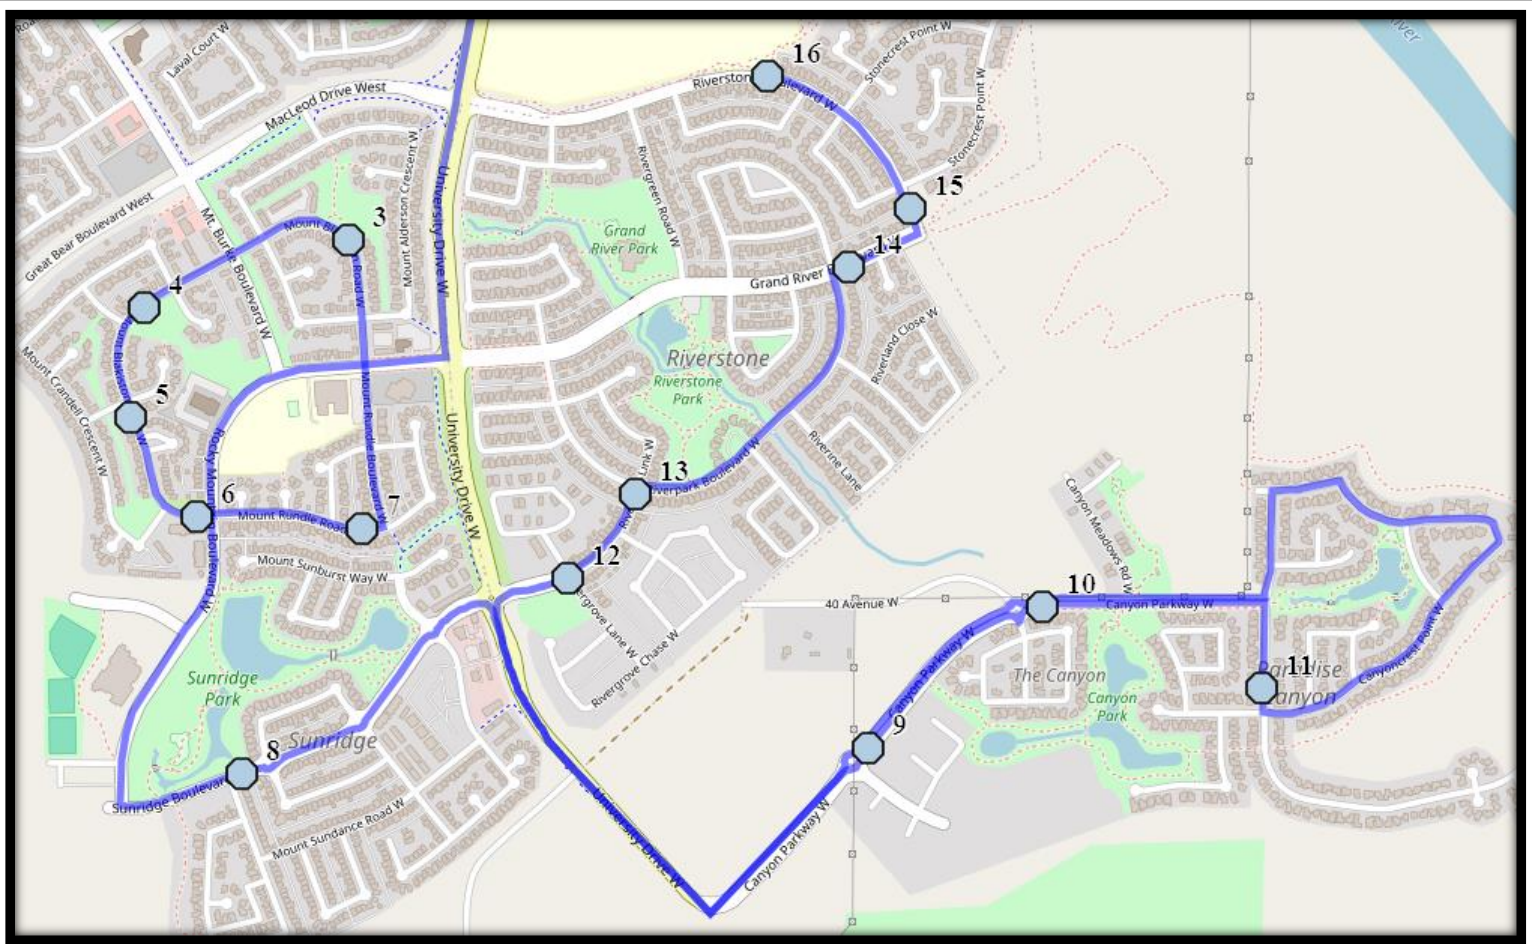

Davidson/Bawden W4

REVISED: September 23, 2024

EFFECTIVE: September 23, 2024

Ecole Agnes Davidson – 2103 20 Street South – (403) 328-5153

Fleetwood Bawden – 1222 9 Ave. South – (403) 327-5818

Please arrive 10 minutes before scheduled pick up and drop off times. Times shown may vary due to weather & traffic conditions.
Bus routes and maps are subject to change. For the most up-to-date version, visit www.southland.ca/lethbridge.

Davidson/Bawden W4

REVISED: September 23, 2024

EFFECTIVE: September 23, 2024

PM ROUTE

Ecole Agnes Davidson – 2103 20 Street South – (403) 328-5153

Fleetwood Bawden – 1222 9 Ave. South – (403) 327-5818

Please arrive 10 minutes before scheduled pick up and drop off times. Times shown may vary due to weather & traffic conditions.
Bus routes and maps are subject to change. For the most up-to-date version, visit www.southland.ca/lethbridge.