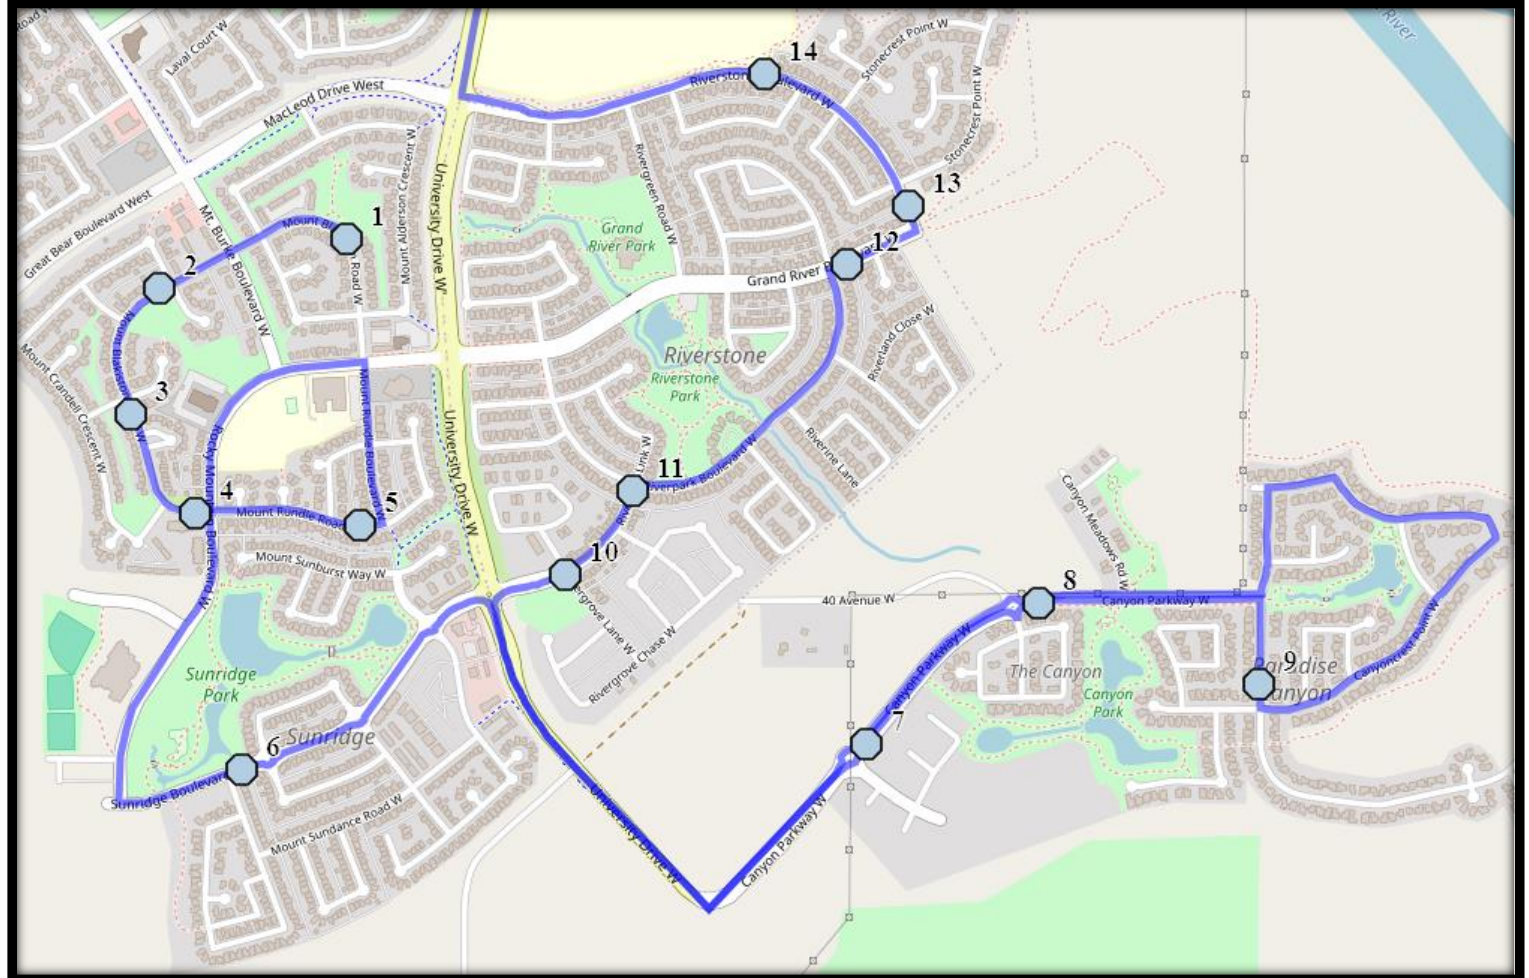

Davidson/Bawden W4

REVISED: September 23,2024

EFFECTIVE: September 23,2024

PM Route Same Direction as AM

Ecole Agnes Davidson – 2103 20 Street South – (403) 328-5153

Fleetwood Bawden – 1222 9 Ave. South – (403) 327-5818

Davidson/Bawden W4

REVISED: September 23, 2024

EFFECTIVE: September 23, 2024

Ecole Agnes Davidson – 2103 20 Street South – (403) 328-5153

Fleetwood Bawden – 1222 9 Ave. South – (403) 327-5818

Please arrive 10 minutes before scheduled pick up and drop off times. Times shown may vary due to weather & traffic conditions.
Bus routes and maps are subject to change. For the most up-to-date version, visit www.southland.ca/lethbridge.