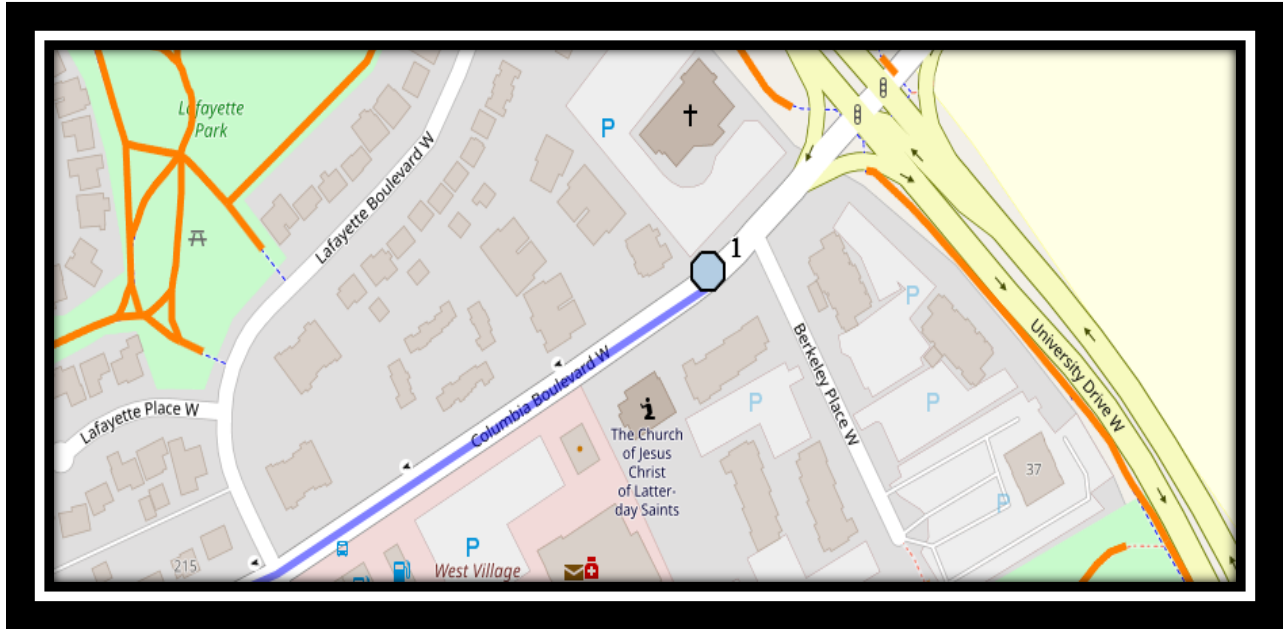

Fairbairn W4

REVISED: September 6, 2024

EFFECTIVE: September 11, 2024

Senator Joyce Fairbairn – 301 Rocky Mountain Blvd West – (403) 381-2977

Please arrive 10 minutes before scheduled pick up and drop off times. Times shown may vary due to weather & traffic conditions.

Bus routes and maps are subject to change. For the most up-to-date version, visit www.southland.ca/lethbridge.