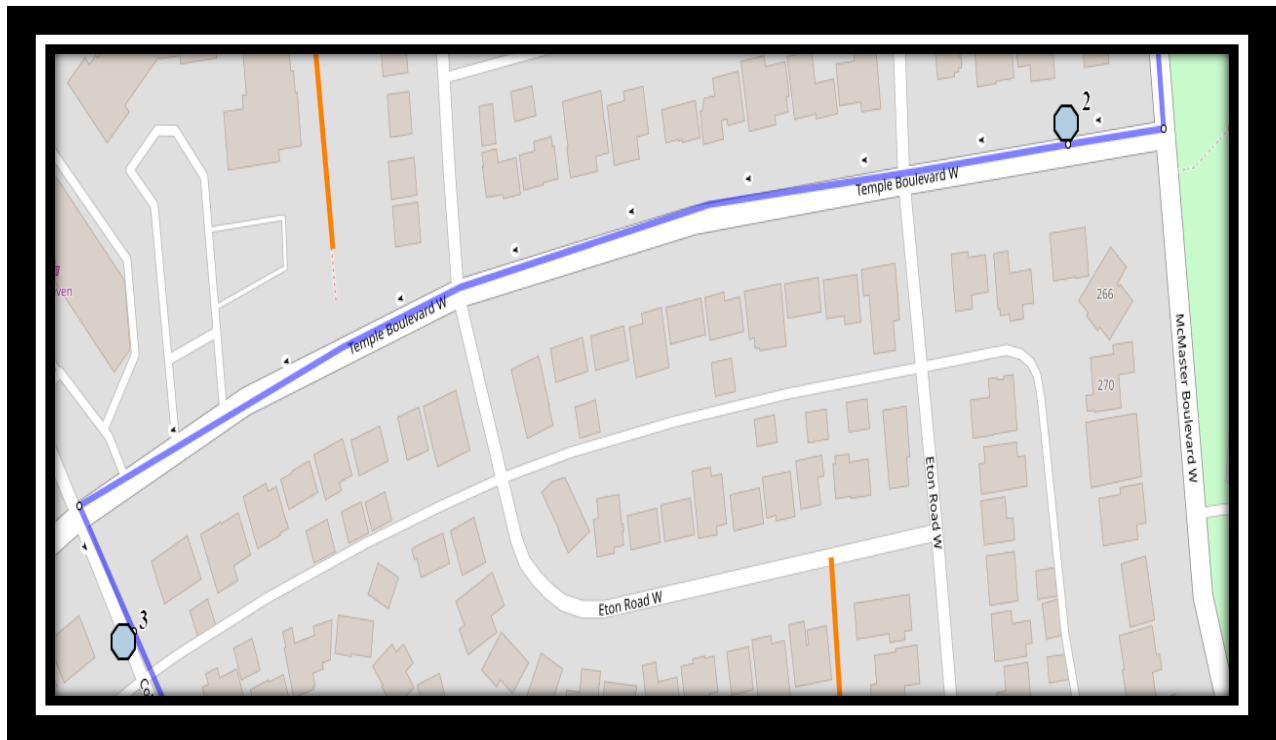

Fairbairn W4

REVISED: September 6, 2024

EFFECTIVE: September 11, 2024

Senator Joyce Fairbairn – 301 Rocky Mountain Blvd West – (403) 381-2977

Please arrive 10 minutes before scheduled pick up and drop off times. Times shown may vary due to weather & traffic conditions.

Bus routes and maps are subject to change. For the most up-to-date version, visit www.southland.ca/lethbridge.