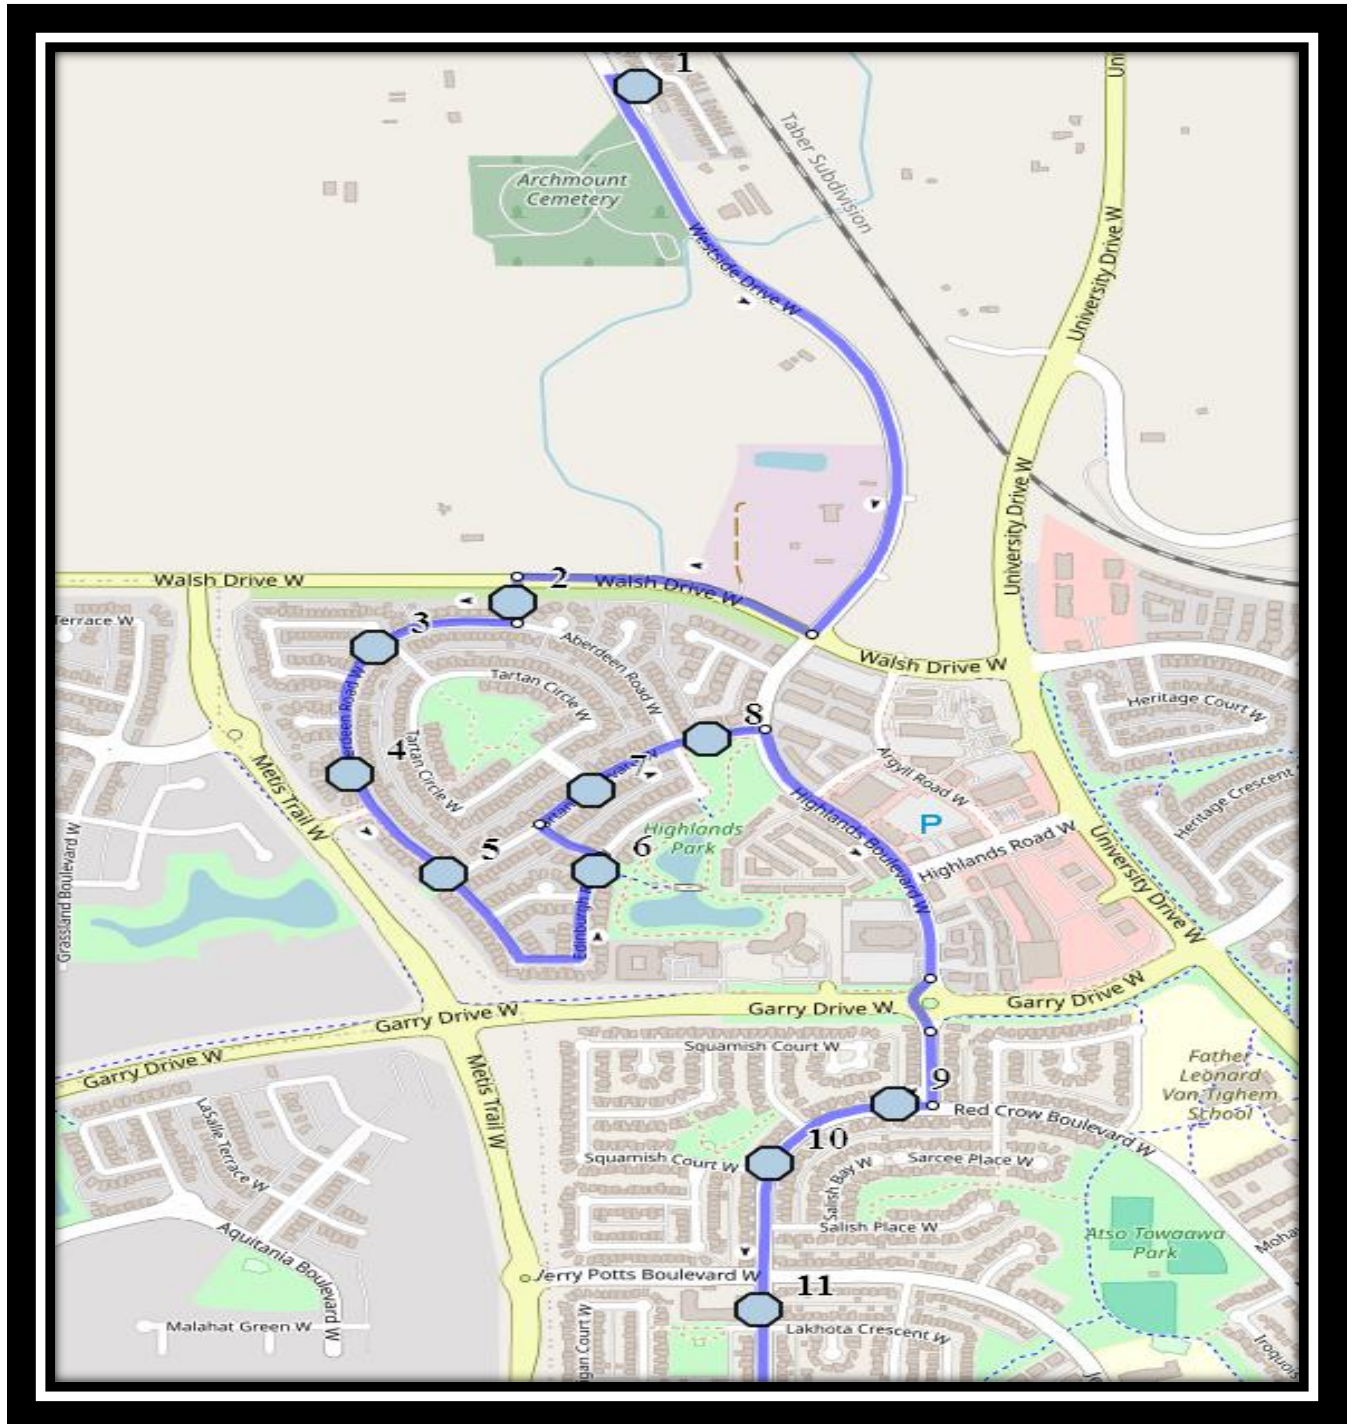

G.S. LAKIE W3

REVISED: August 31, 2024

EFFECTIVE: September 3, 2024

PM Route stop 11, then same as AM

G.S. Lakie – 50 Blackfoot Blvd West – (403) 327-3465

Please arrive 10 minutes before scheduled pick up and drop off times. Times shown may vary due to weather & traffic conditions. Bus routes and maps are subject to change. For the most up-to-date version, visit www.southland.ca/lethbridge.

G.S. LAKIE W3

REVISED: August 31, 2024

EFFECTIVE: September 3, 2024

Monday – Friday

#1 - 7:28 AM - Westside Dr W - Trailer Park Mailboxes

#2 - 7:31 AM - Aberdeen Gate West Southbound - mailbox

#3 - 7:32 AM - Aberdeen Road West Southbound - south of Aberdeen Cres before alley

#4 - 7:33 AM - Aberdeen Road West Southbound - north of Aberdeen Lk at mailbox

#5 - 7:34 AM - Aberdeen Road W Southbound - at Tartan Blvd green space (NW)

#6 - 7:35 AM - Edinburgh Road W Northbound - center park entrance

#7 - 7:36 AM - Tartan Blvd West Eastbound - west of Tartan Cir at fire hydrant

#8 - 7:37 AM - Tartan Blvd W Eastbound - east of Edinburgh Rd at intersection

#9 - 7:38 AM - Red Crow Blvd W Westbound - west of Squamish Blvd at alley