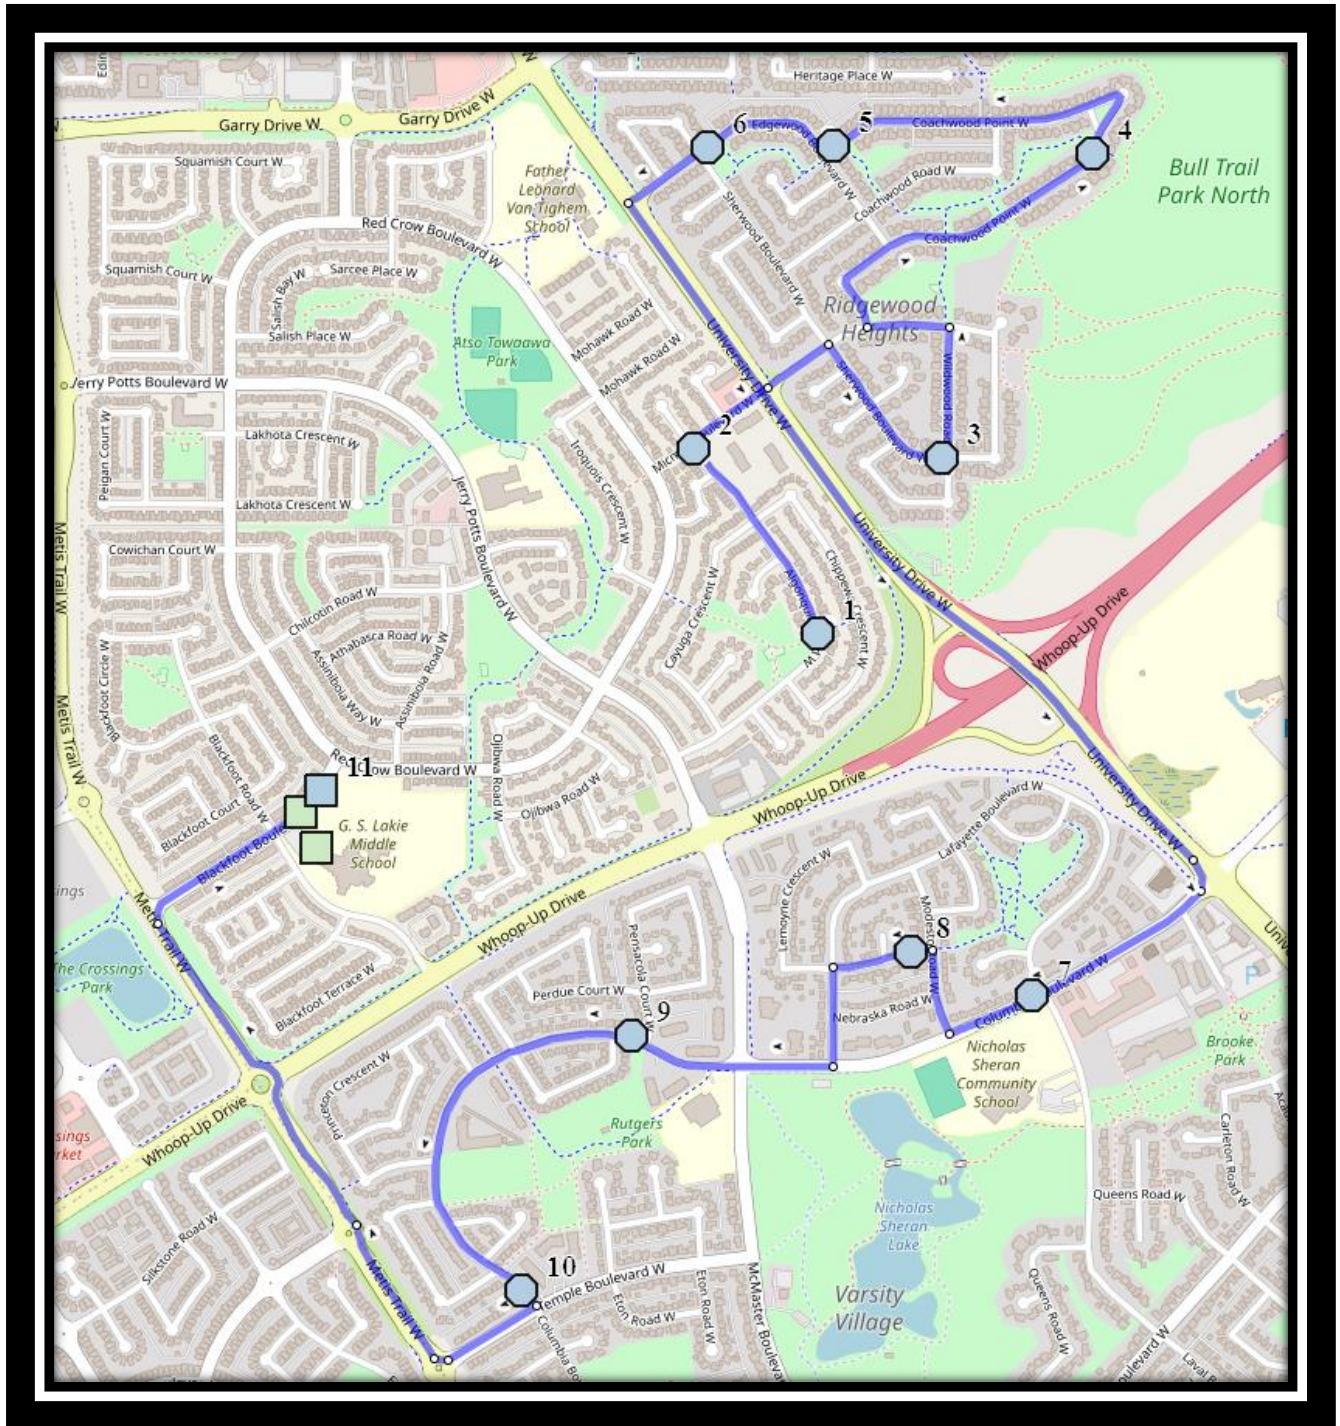

G.S. LAKIE W4

REVISED: August 31, 2024

EFFECTIVE: September 3, 2024

PM Route same as AM

G.S. Lakie – 50 Blackfoot Blvd West – (403) 327-3465

Please arrive 10 minutes before scheduled pick up and drop off times. Times shown may vary due to weather & traffic conditions. Bus routes and maps are subject to change. For the most up-to-date version, visit www.southland.ca/lethbridge.

G.S. LAKIE W4

REVISED: August 31, 2024

EFFECTIVE: September 3, 2024

Monday – Friday

#1 - 7:27 AM - Algonquin Road West - at Playground Zone Ends sign

#2 - 7:27 AM - Algonquin Rd W Northbound - south of Micmac

#3 - 7:29 AM - Sherwood Blvd W - at Wildwood Rd

#4 - 7:31 AM - Coachwood Point W Northbound - at green space pathway

#5 - 7:32 AM - Coachwood Point W Westbound - east of Edgewood at fire hydrant

#6 - 7:32 AM - Edgewood Blvd W Eastbound - east of Sherwood Blvd at mailboxes

#11 - 11:55 AM - Columbia Blvd W Southbound - Across from mall south of alley

G.S. Lakie – 50 Blackfoot Blvd West – (403) 327-3465

Please arrive 10 minutes before scheduled pick up and drop off times. Times shown may vary due to weather & traffic conditions. Bus routes and maps are subject to change. For the most up-to-date version, visit www.southland.ca/lethbridge.