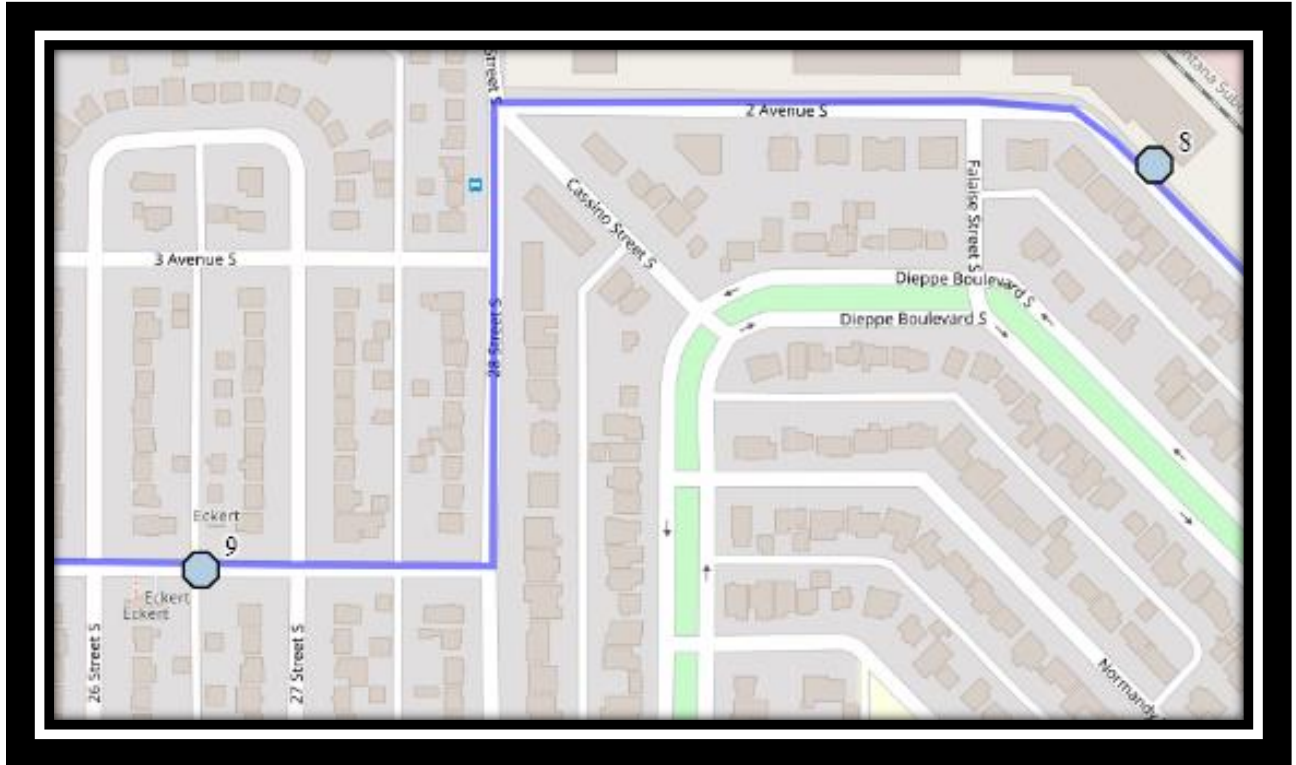

Paterson S1

REVISED: September 6, 2024

EFFECTIVE: September 11, 2024

Gilbert Paterson Middle School – 2109 12 Ave South – (403) 329-0125

Please arrive 10 minutes before scheduled pick up and drop off times. Times shown may vary due to weather & traffic conditions.

Bus routes and maps are subject to change. For the most up-to-date version, visit www.southland.ca/lethbridge.