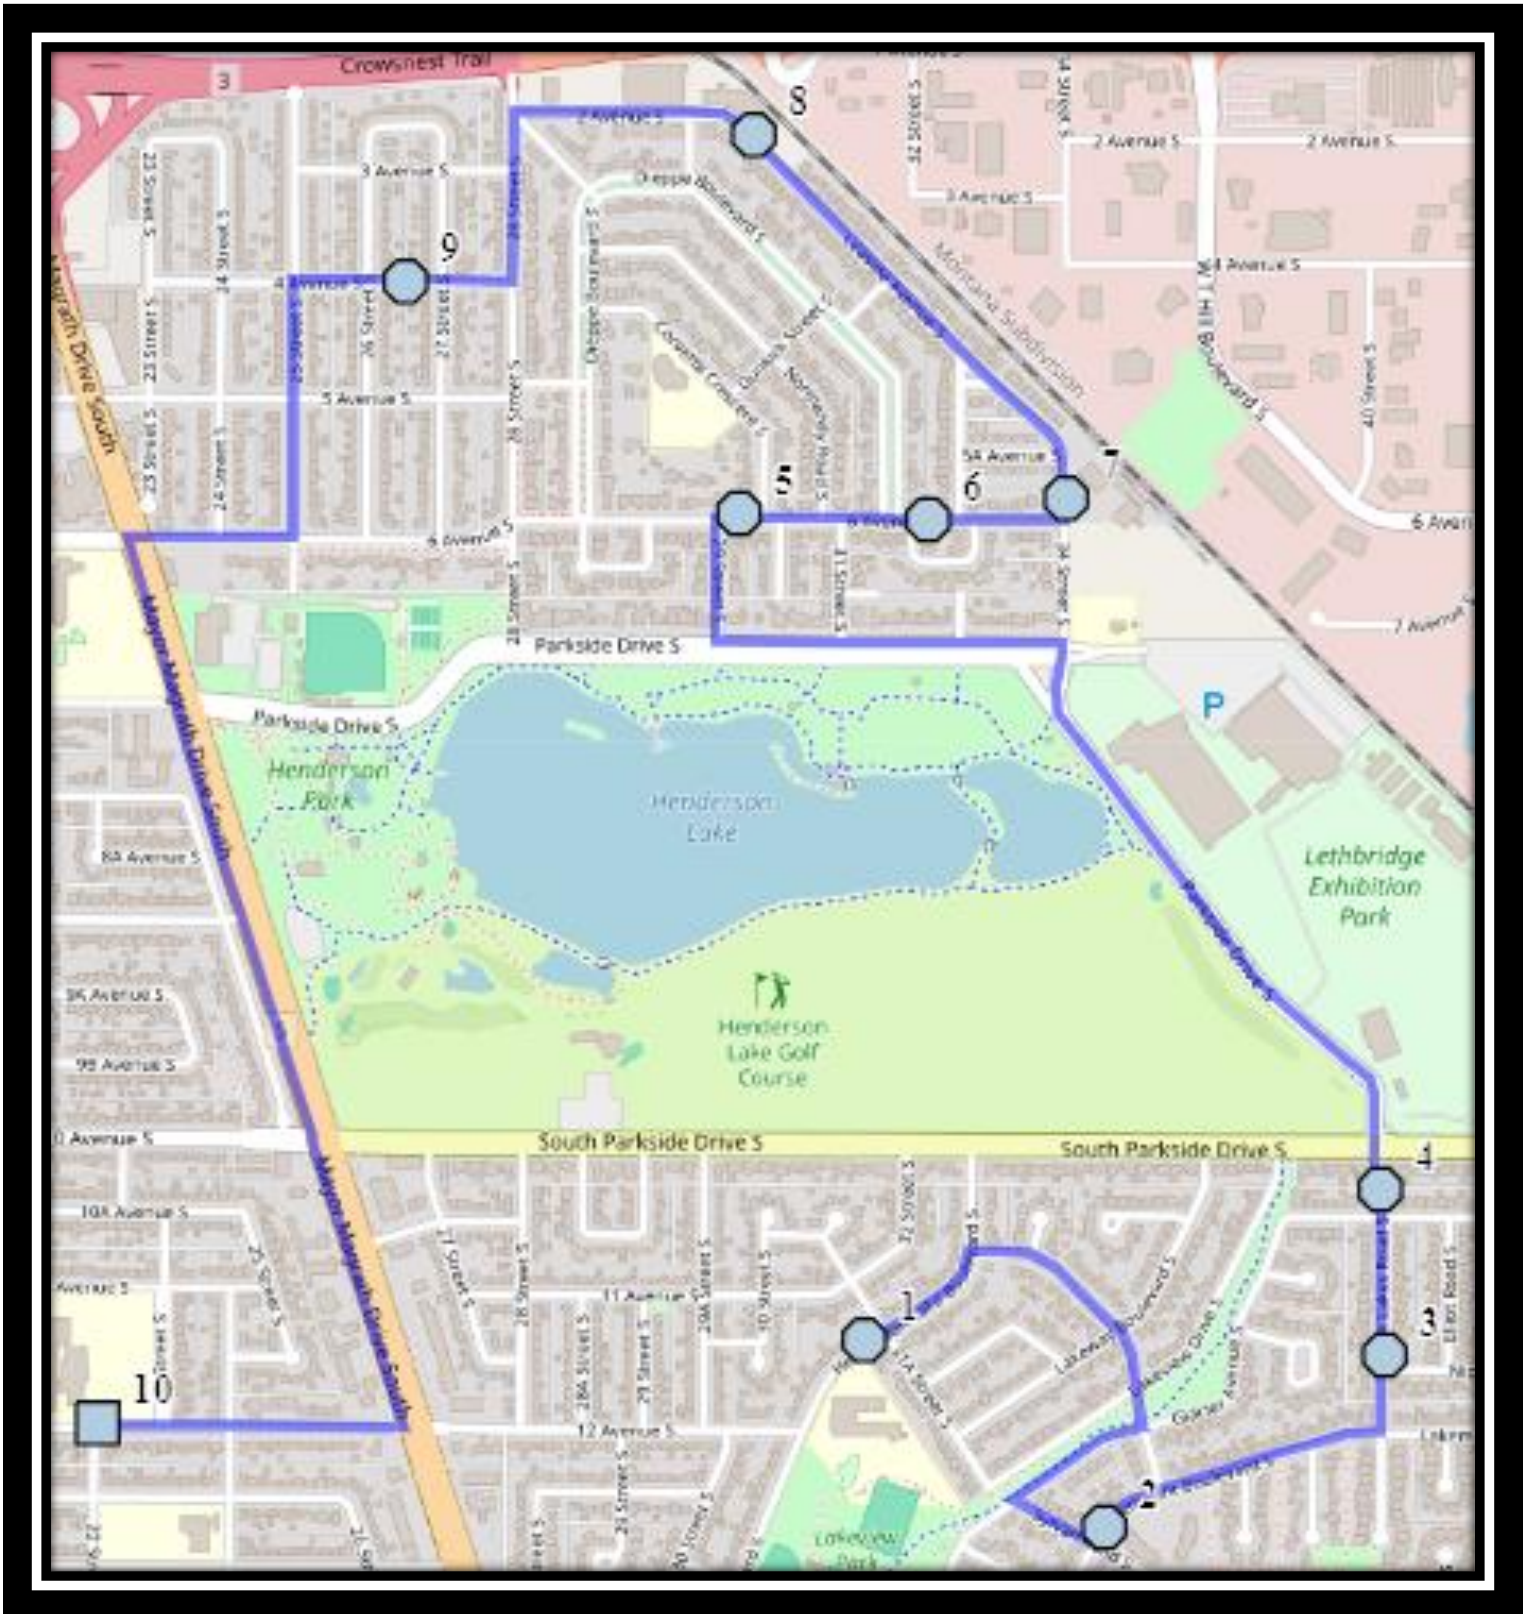

Paterson S1

REVISED: September 6, 2024

EFFECTIVE: September 11, 2024

Gilbert Paterson Middle School – 2109 12 Ave South – (403) 329-0125

Please arrive 10 minutes before scheduled pick up and drop off times. Times shown may vary due to weather & traffic conditions.

Monday, Tuesday, Thursday

- #1 - 2:57 PM - Gilbert Paterson Middle - 2109 12 Ave S
- #2 - 3:04 PM - Henderson Lake Blvd South - south of 31A St near alley
- #3 - 3:07 PM - Lakemount Blvd South Northbound - north of Sylvan Rd at concert pad
- #4 - 3:08 PM - Great Lakes Rd South north of Nipigon Rd
- #5 - 3:09 PM - Great Lakes Rd S Northbound - North of Glacier
- #6 - 3:13 PM - 6 Ave South Eastbound - west of Corvette at driveway
- #7 - 3:15 PM - 6 Ave South Eastbound- west of 33 St at alley
- #8 - 3:16 PM - 34 Street South - north of 6 Ave S near the alley
- #9 - 3:19 PM - Leaside Ave South - south of Falaise St at fir hydrant
- #10 - 3:21 PM - 4 Ave S - east of 26 Street at alley

Paterson S1

REVISED: September 6, 2024

EFFECTIVE: September 11, 2024

Wednesday Early Out

- #1 - 2:07 PM - Gilbert Paterson Middle - 2109 12 Ave S
- #2 - 2:14 PM - Henderson Lake Blvd South - south of 31A St near alley
- #3 - 2:17 PM - Lakemount Blvd South Northbound - north of Sylvan Rd at concert pad
- #4 - 2:18 PM - Great Lakes Rd South north of Nipigon Rd
- #5 - 2:19 PM - Great Lakes Rd S Northbound - North of Glacier
- #6 - 2:23 PM - 6 Ave South Eastbound - west of Corvette at driveway
- #7 - 2:25 PM - 6 Ave South Eastbound- west of 33 St at alley
- #8 - 2:26 PM - 34 Street South - north of 6 Ave S near the alley
- #9 - 2:29 PM - Leaside Ave South - south of Falaise St at fir hydrant
- #10 - 2:31 PM - 4 Ave S - east of 26 Street at alley