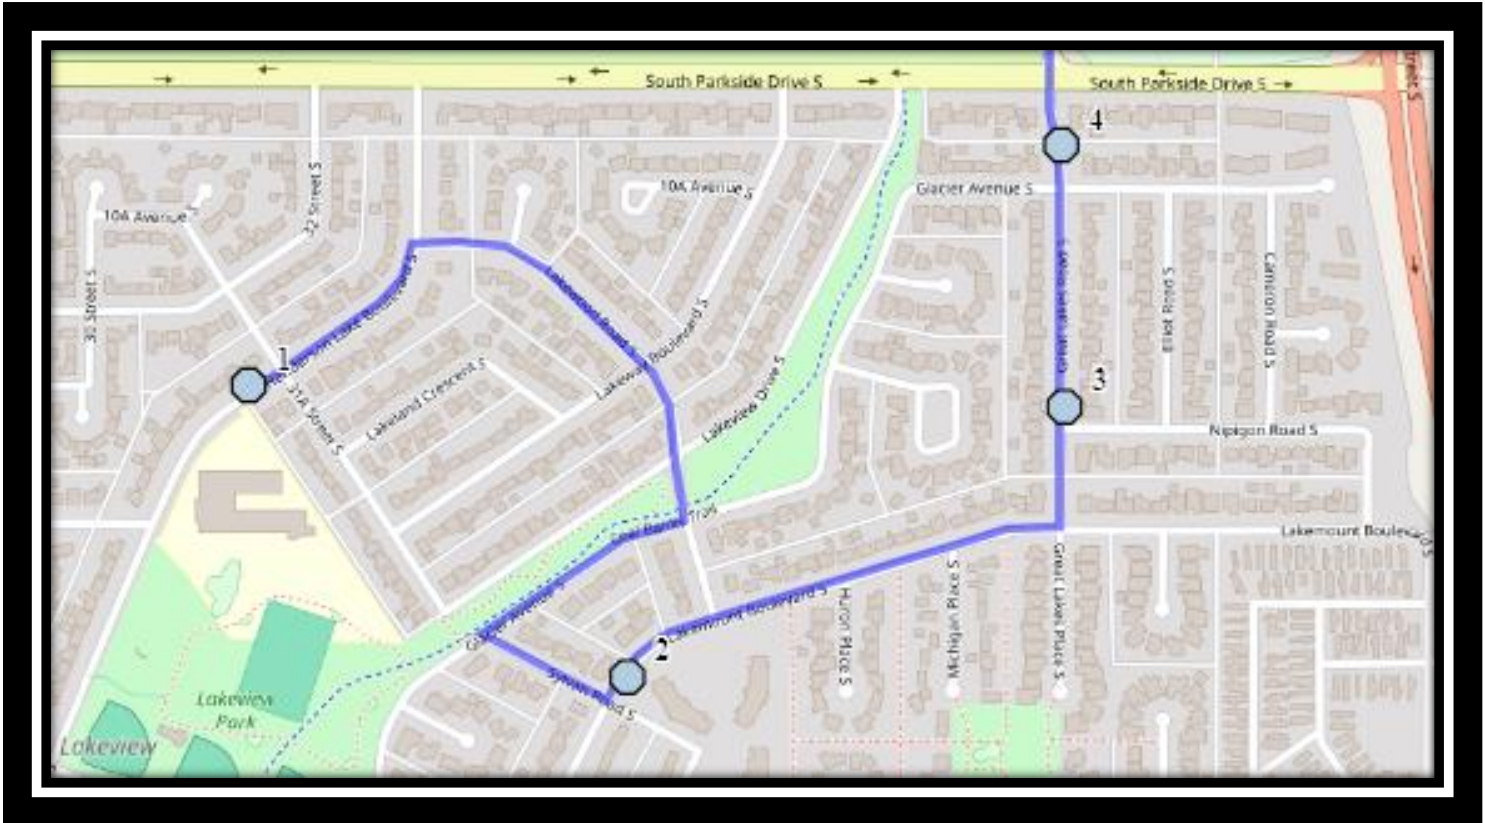

Paterson S1

REVISED: September 6, 2024

EFFECTIVE: September 11, 2024

Gilbert Paterson Middle School – 2109 12 Ave South – (403) 329-0125

Please arrive 10 minutes before scheduled pick up and drop off times. Times shown may vary due to weather & traffic conditions.

Bus routes and maps are subject to change. For the most up-to-date version, visit www.southland.ca/lethbridge.