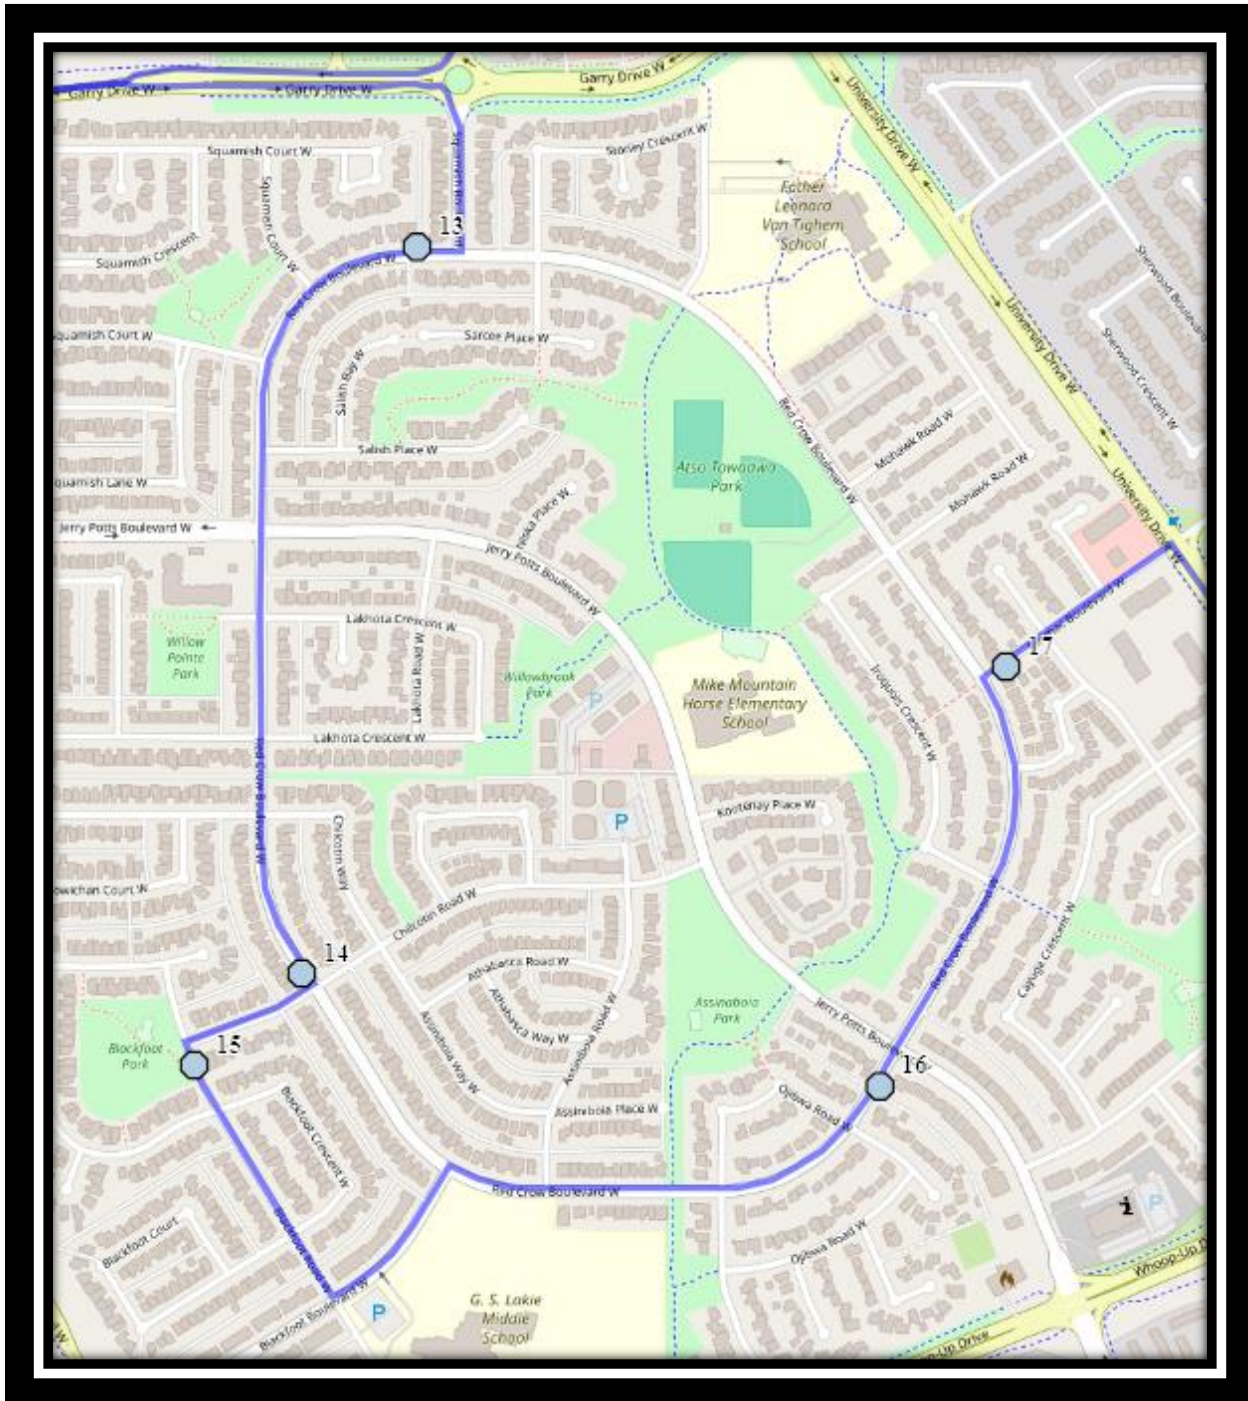

Paterson W1

REVISED: September 6, 2024

EFFECTIVE: September 11, 2024

Gilbert Paterson Middle School – 2109 12 Ave South – (403) 329-0125

Please arrive 10 minutes before scheduled pick up and drop off times. Times shown may vary due to weather & traffic conditions.

Bus routes and maps are subject to change. For the most up-to-date version, visit www.southland.ca/lethbridge.