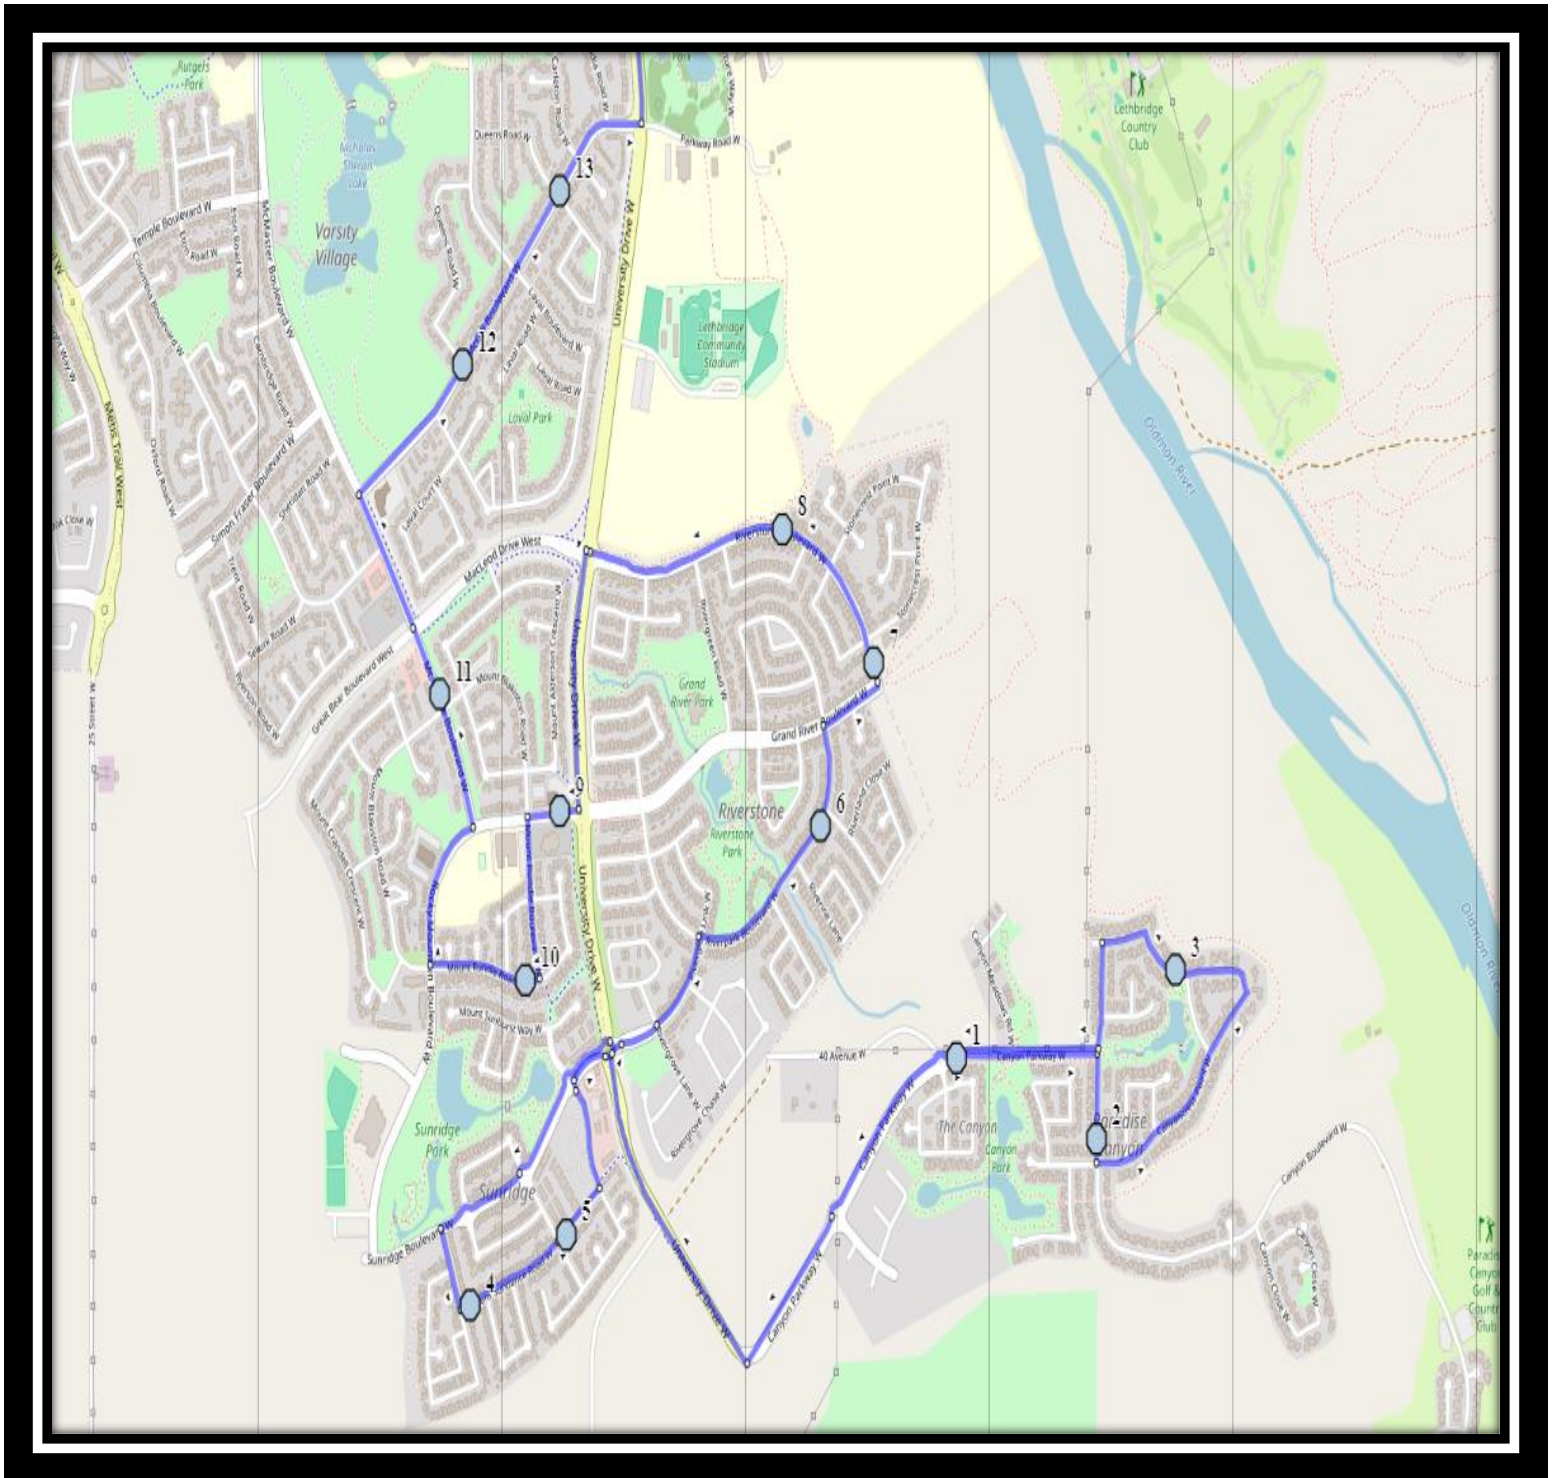

Paterson W3

REVISED: September 25, 2024

EFFECTIVE: September 27, 2024

PM Route same direction as AM

Gilbert Paterson Middle School – 2109 12 Ave South – (403) 329-0125

Please arrive 10 minutes before scheduled pick up and drop off times. Times shown may vary due to weather & traffic conditions.
Bus routes and maps are subject to change. For the most up-to-date version, visit www.southland.ca/lethbridge.