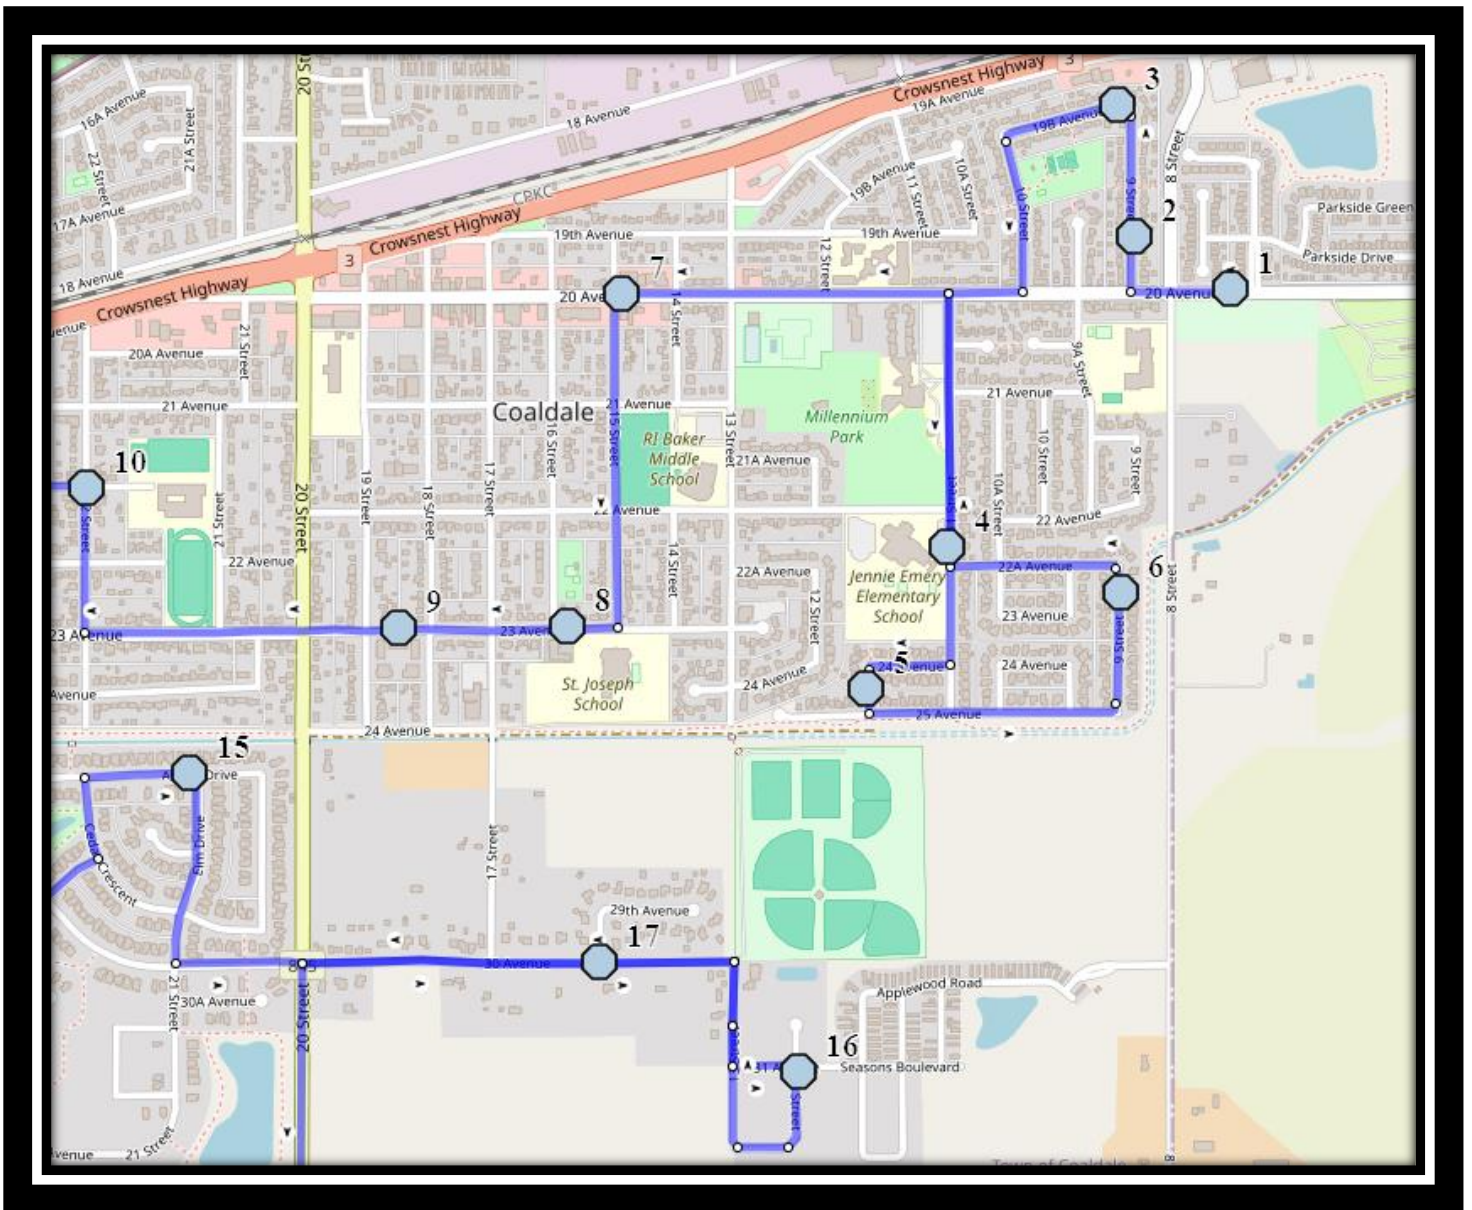

CFM Coaldale South

REVISED: September 25, 2024

EFFECTIVE: September 27, 2024

Catholic Central High East – 405 18 Street South – (403) 327-4596

St. Francis Middle School – 333 18 Street South – (403) 327-3402

Ecole St. Mary’s – 422 20 Street South – (403) 327-3098

Please arrive 10 minutes before scheduled pick up and drop off times. Times shown may vary due to weather & traffic conditions.

Bus routes and maps are subject to change. For the most up-to-date version, visit www.southland.ca/lethbridge.