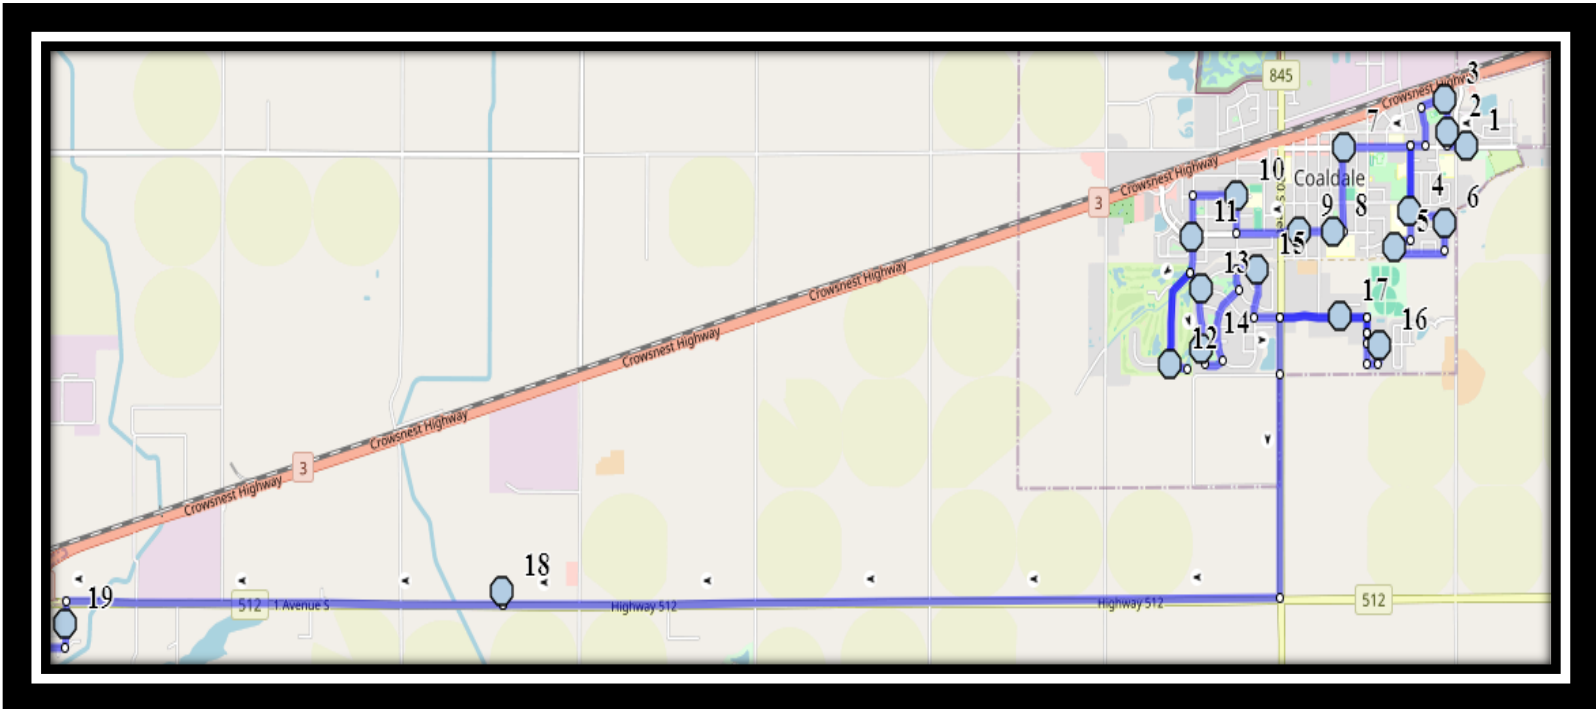

CFM Coaldale South

REVISED: September 25, 2024

EFFECTIVE: September 27, 2024

AM Route – PM alternate order see stop listing

Catholic Central High East – 405 18 Street South – (403) 327-4596

St. Francis Middle School – 333 18 Street South – (403) 327-3402

Ecole St. Mary's – 422 20 Street South – (403) 327-3098

Please arrive 10 minutes before scheduled pick up and drop off times. Times shown may vary due to weather & traffic conditions.

Bus routes and maps are subject to change. For the most up-to-date version, visit www.southland.ca/lethbridge.

Ecole St. Mary’s – 422 20 Street South – (403) 327-3098

Please arrive 10 minutes before scheduled pick up and drop off times. Times shown may vary due to weather & traffic conditions.

Bus routes and maps are subject to change. For the most up-to-date version, visit www.southland.ca/lethbridge.