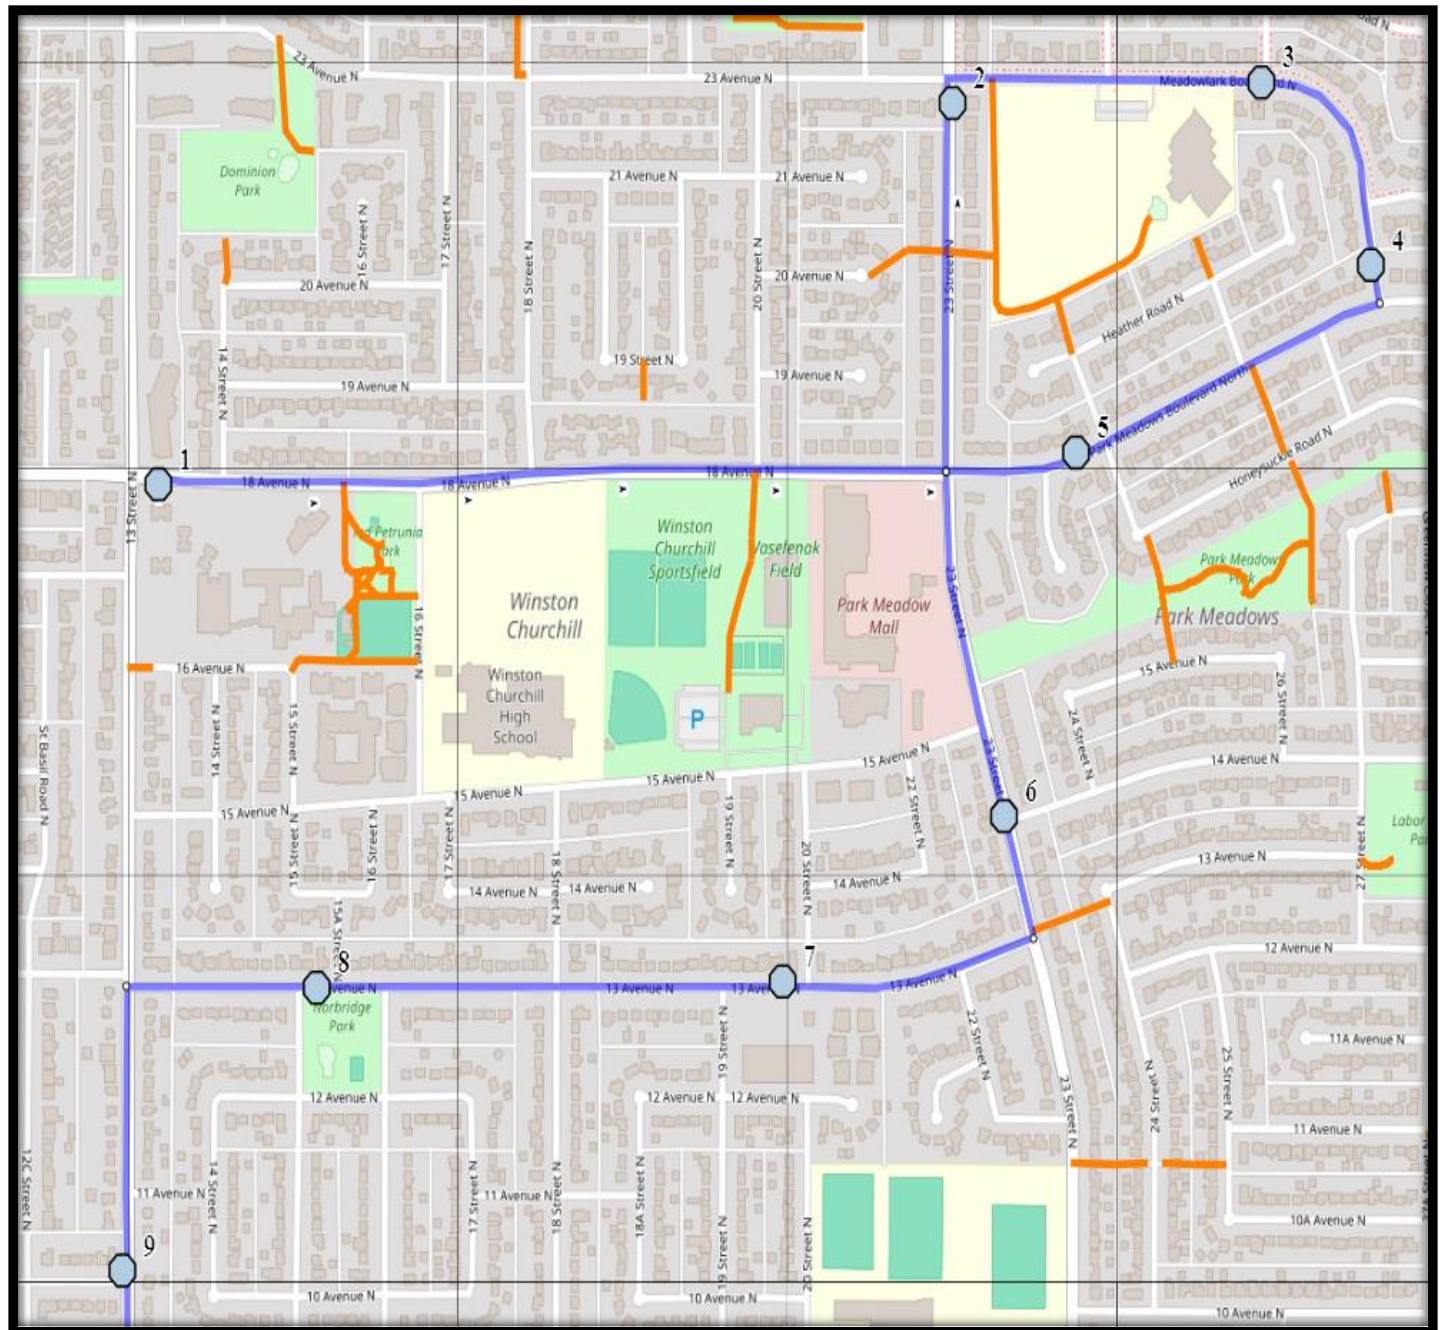

CFM N1

REVISED: September 19, 2024

EFFECTIVE: September 23, 2024

PM Route Same Direction as AM

Catholic Central High East – 405 18 Street South – (403) 327-4596

St. Francis Junior High School – 333 18 Street South – (403) 327-3402

Ecole St. Mary's – 422 20 Street South – (403) 327-3098

Please arrive 10 minutes before scheduled pick up and drop off times. Times shown may vary due to weather & traffic conditions.
Bus routes and maps are subject to change. For the most up-to-date version, visit www.southland.ca/lethbridge.