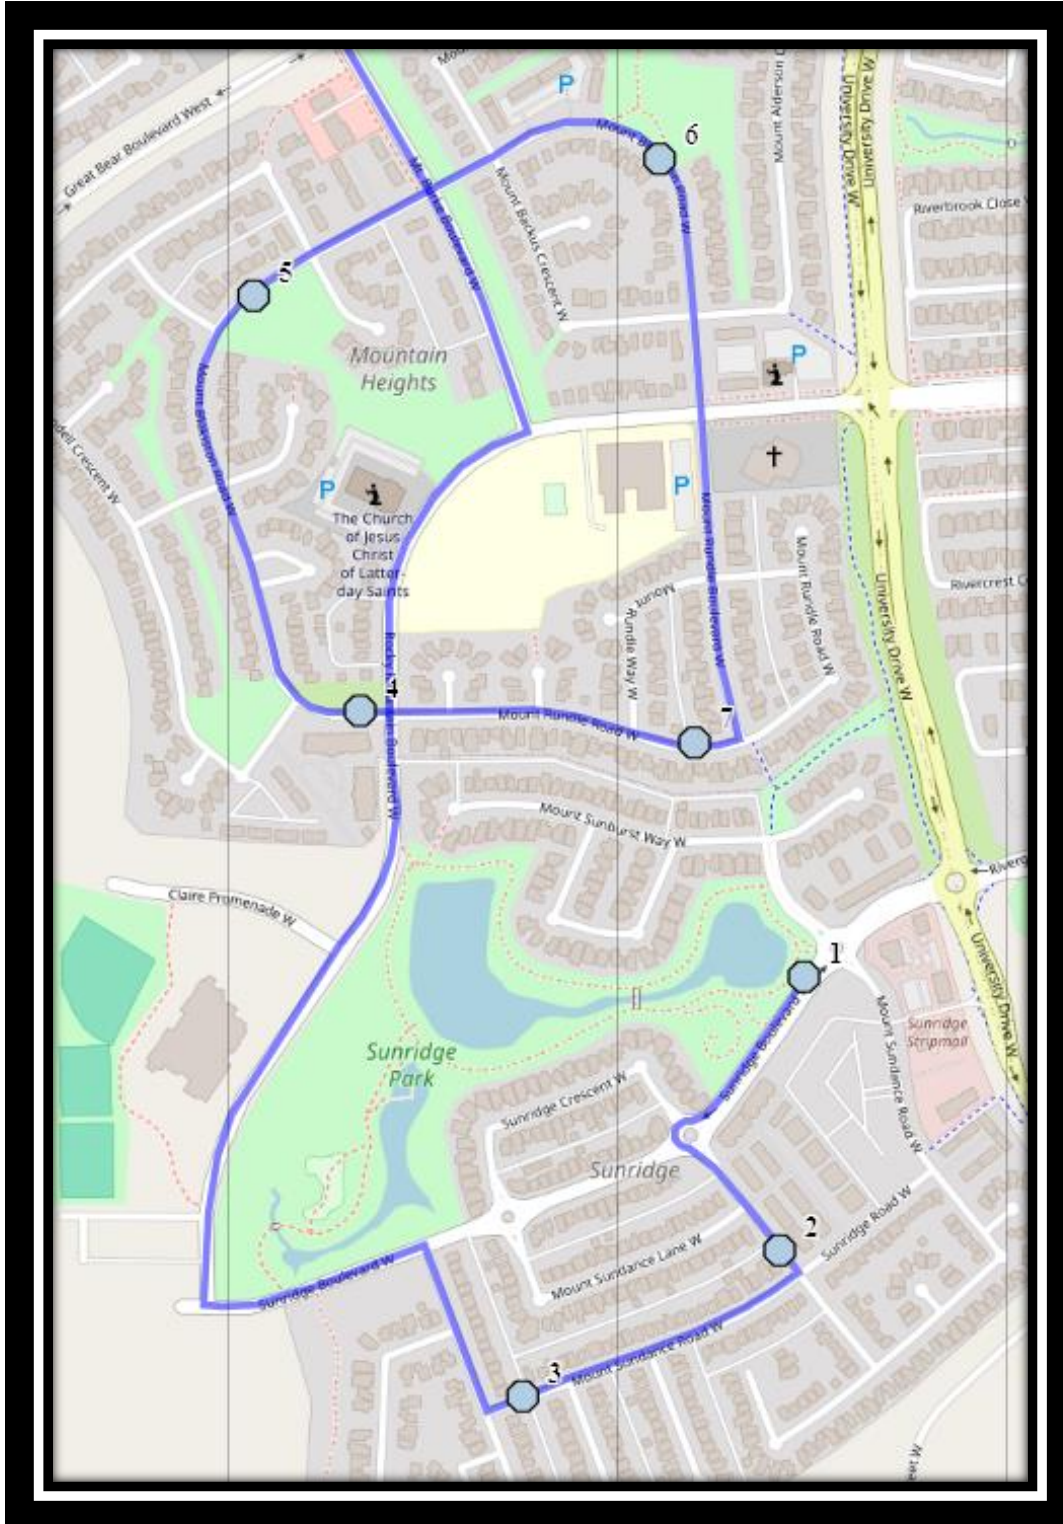

CFM W4

REVISED: September 17, 2024

EFFECTIVE: September 20, 2024

Catholic Central High East – 405 18 Street South – (403) 327-4596

St. Francis Middle School – 333 18 Street South – (403) 327-3402

Ecole St. Mary's – 422 20 Street South – (403) 327-3098

Please arrive 10 minutes before scheduled pick up and drop off times. Times shown may vary due to weather & traffic conditions.
Bus routes and maps are subject to change. For the most up-to-date version, visit www.southland.ca/lethbridge.