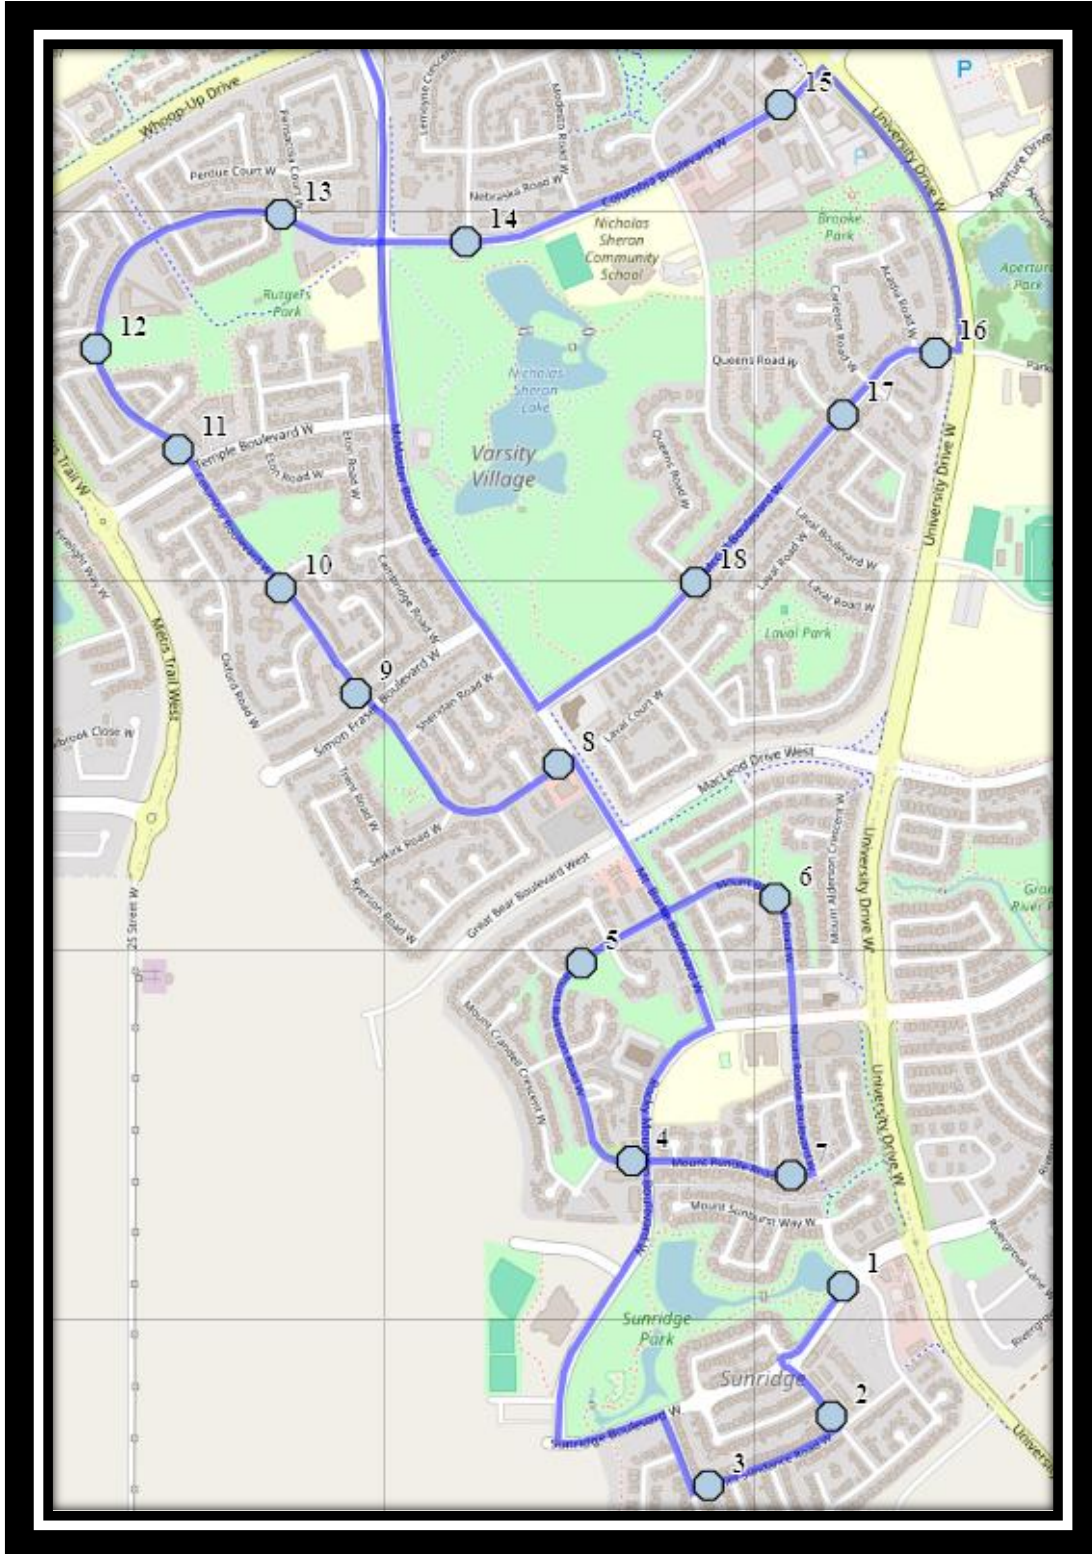

CFM W4

REVISED: September 17, 2024

EFFECTIVE: September 20, 2024

Catholic Central High East – 405 18 Street South – (403) 327-4596

St. Francis Middle School – 333 18 Street South – (403) 327-3402

Ecole St. Mary’s – 422 20 Street South – (403) 327-3098

Please arrive 10 minutes before scheduled pick up and drop off times. Times shown may vary due to weather & traffic conditions.
Bus routes and maps are subject to change. For the most up-to-date version, visit www.southland.ca/lethbridge.