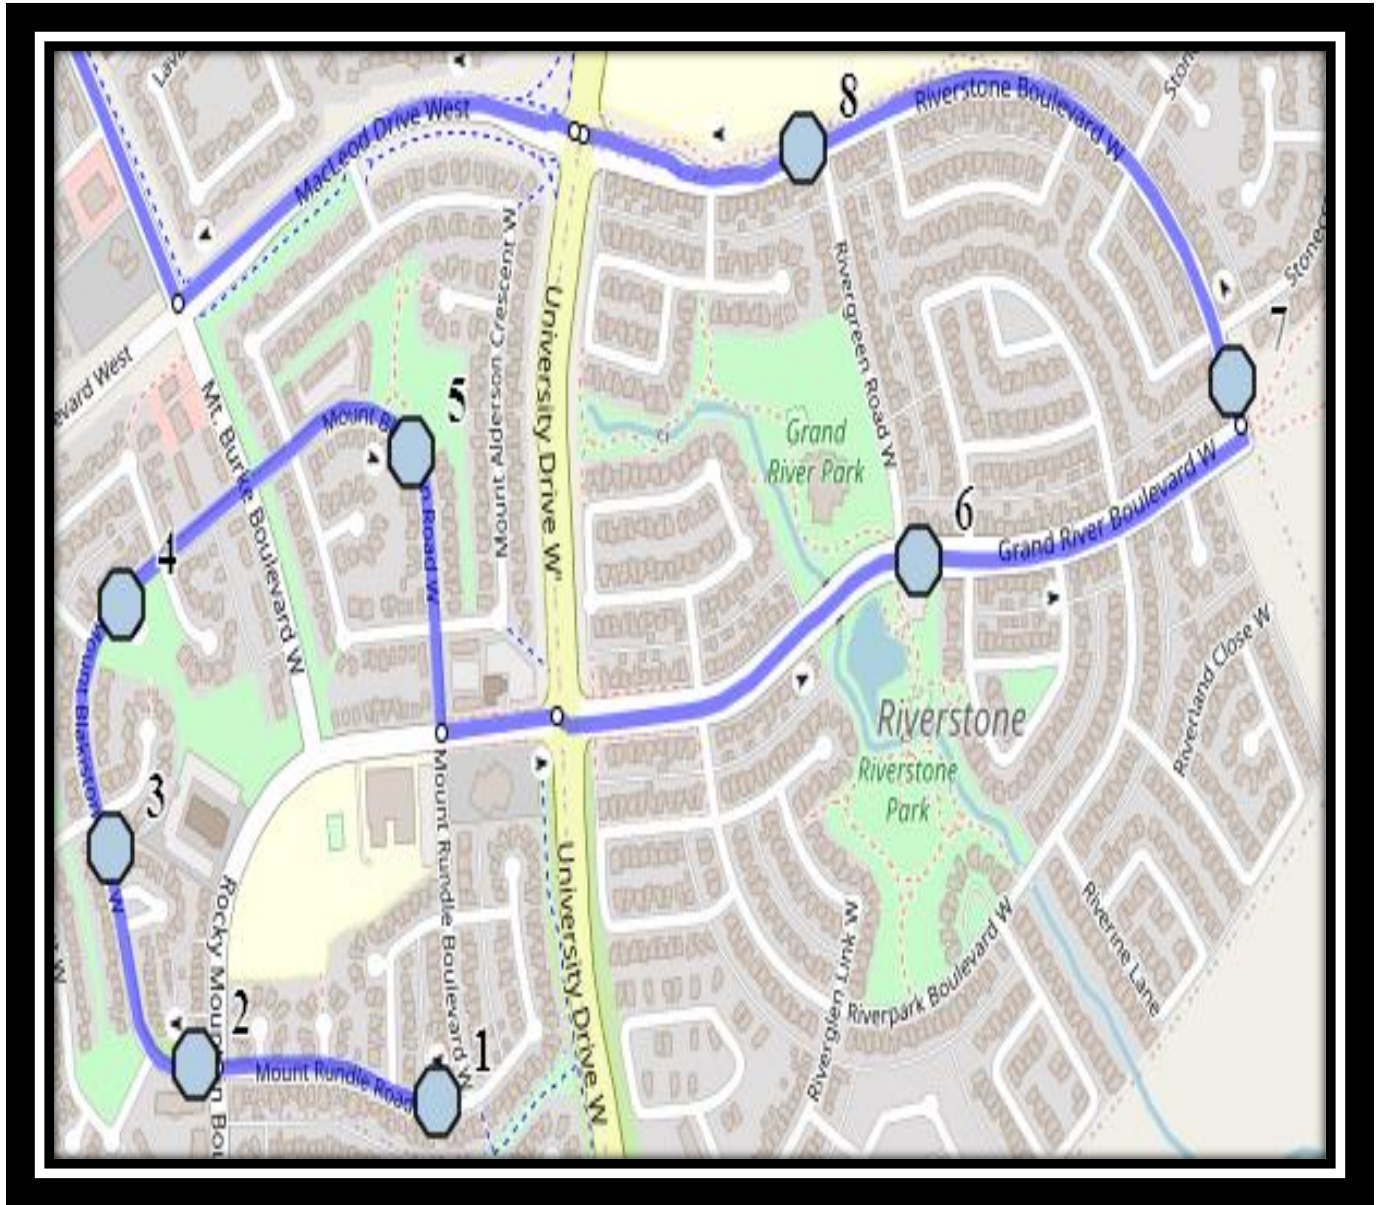

Chinook/CCHW W10

REVISED: September 13,2024

EFFECTIVE: September.18,2024

AM Route

Chinook High – 259 Britannia Blvd West – (403) 320-7565

Catholic Central West – 251 Britannia Blvd West – (403) 327-4596

Please arrive 5 minutes before scheduled pick up and drop off times. Times shown may vary due to weather & traffic conditions.

Bus routes and maps are subject to change. For the most up-to-date version, visit www.southland.ca/lethbridge.

Chinook/CCHW W10

REVISED: September 13,2024

EFFECTIVE: September.18,2024

PM ROUTE SAME AS AM

Chinook High – 259 Britannia Blvd West – (403) 320-7565

Chinook/CCHW W10

REVISED: September 13,2024

EFFECTIVE: September.18,2024

Monday – Friday

- #1 - 7:26 AM - Mt Rundle Road W Westbound - west of Mt Rundle Blvd before alley
- #2 - 7:27 AM - Mt Blakiston Road W Westbound -West of Rocky Mountain Blvd at corner
- #3 - 7:27 AM - Mt Blakiston Road W Northbound - south of Mt Blakiston PI at mailbox
- #4 - 7:29 AM - Mt Blakiston Road W Eastbound - mid-point of park
- #5 - 7:31 AM - Mt Blakiston Road W - at green space fire hydrant
- #6 - 7:34 AM - Grand River Blvd West Eastbound - beside the parking lot
- #7 - 7:35 AM - Riverstone Blvd West Northbound -north of Grandriver Blvd across from alley
- #8 - 7:36 AM - Riverstone Blvd West Westbound - west of Rivergreen Rd at the intersection
- #9 - 7:50 AM - Catholic Central High School West Campus Bus Zone - Aquitania north of Britannia Blvd
- #10 - 7:50 AM - Chinook High School Bus Zone - Britannia west of Maurentania Rd

#8 - 12:54 PM - Grand River Blvd West Eastbound - beside the parking lot

#9 - 12:56 PM - Riverstone Blvd West Northbound -north of Grandriver Blvd across from alley

#10 - 12:58 PM - Riverstone Blvd West Westbound - west of Rivergreen Rd at the intersection