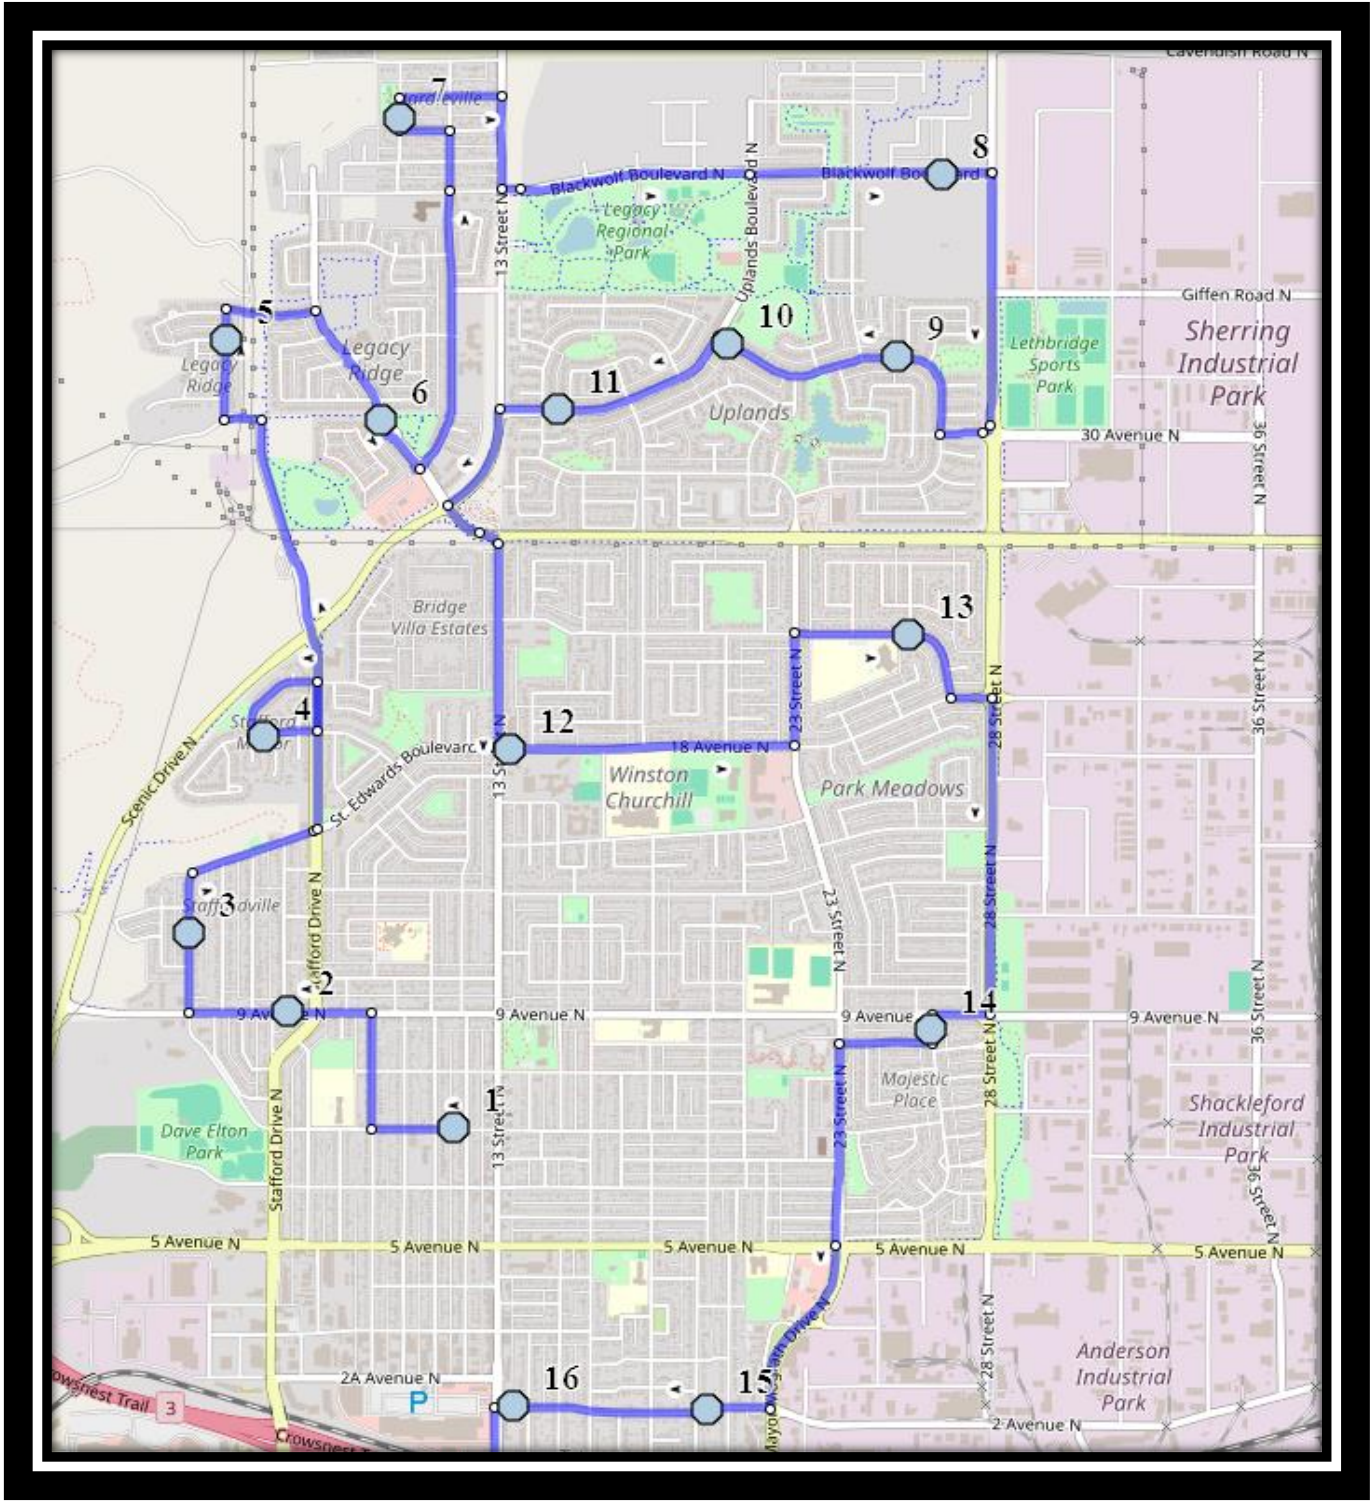

# LCI North

REVISED: September 13, 2024

EFFECTIVE: September 18, 2024

**PM Route same direction as AM**