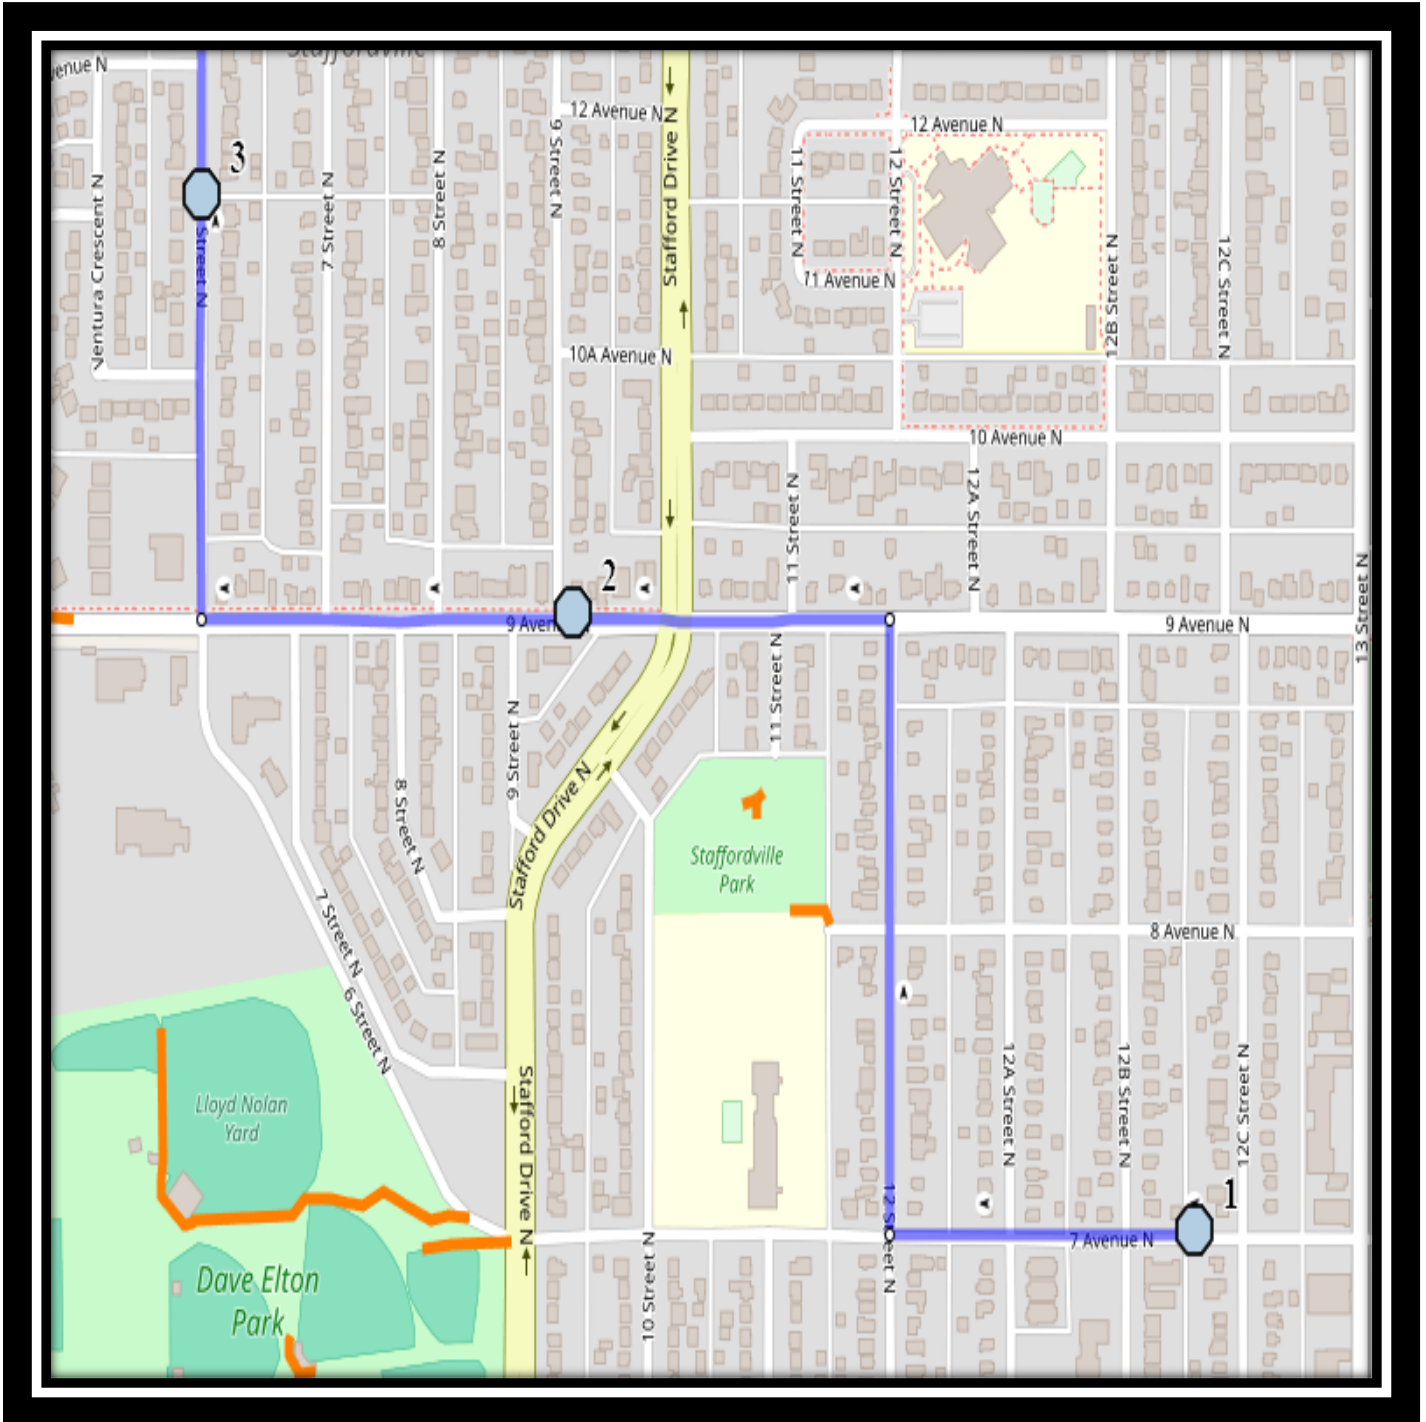

LCI North

REVISED: September 13, 2024

EFFECTIVE: September 18, 2024

Lethbridge Collegiate Institute – 1701 5 Ave South – (403) 328-9606

Please arrive 10 minutes before scheduled pick up and drop off times. Times shown may vary due to weather & traffic conditions.

Bus routes and maps are subject to change. For the most up-to-date version, visit www.southland.ca/lethbridge.