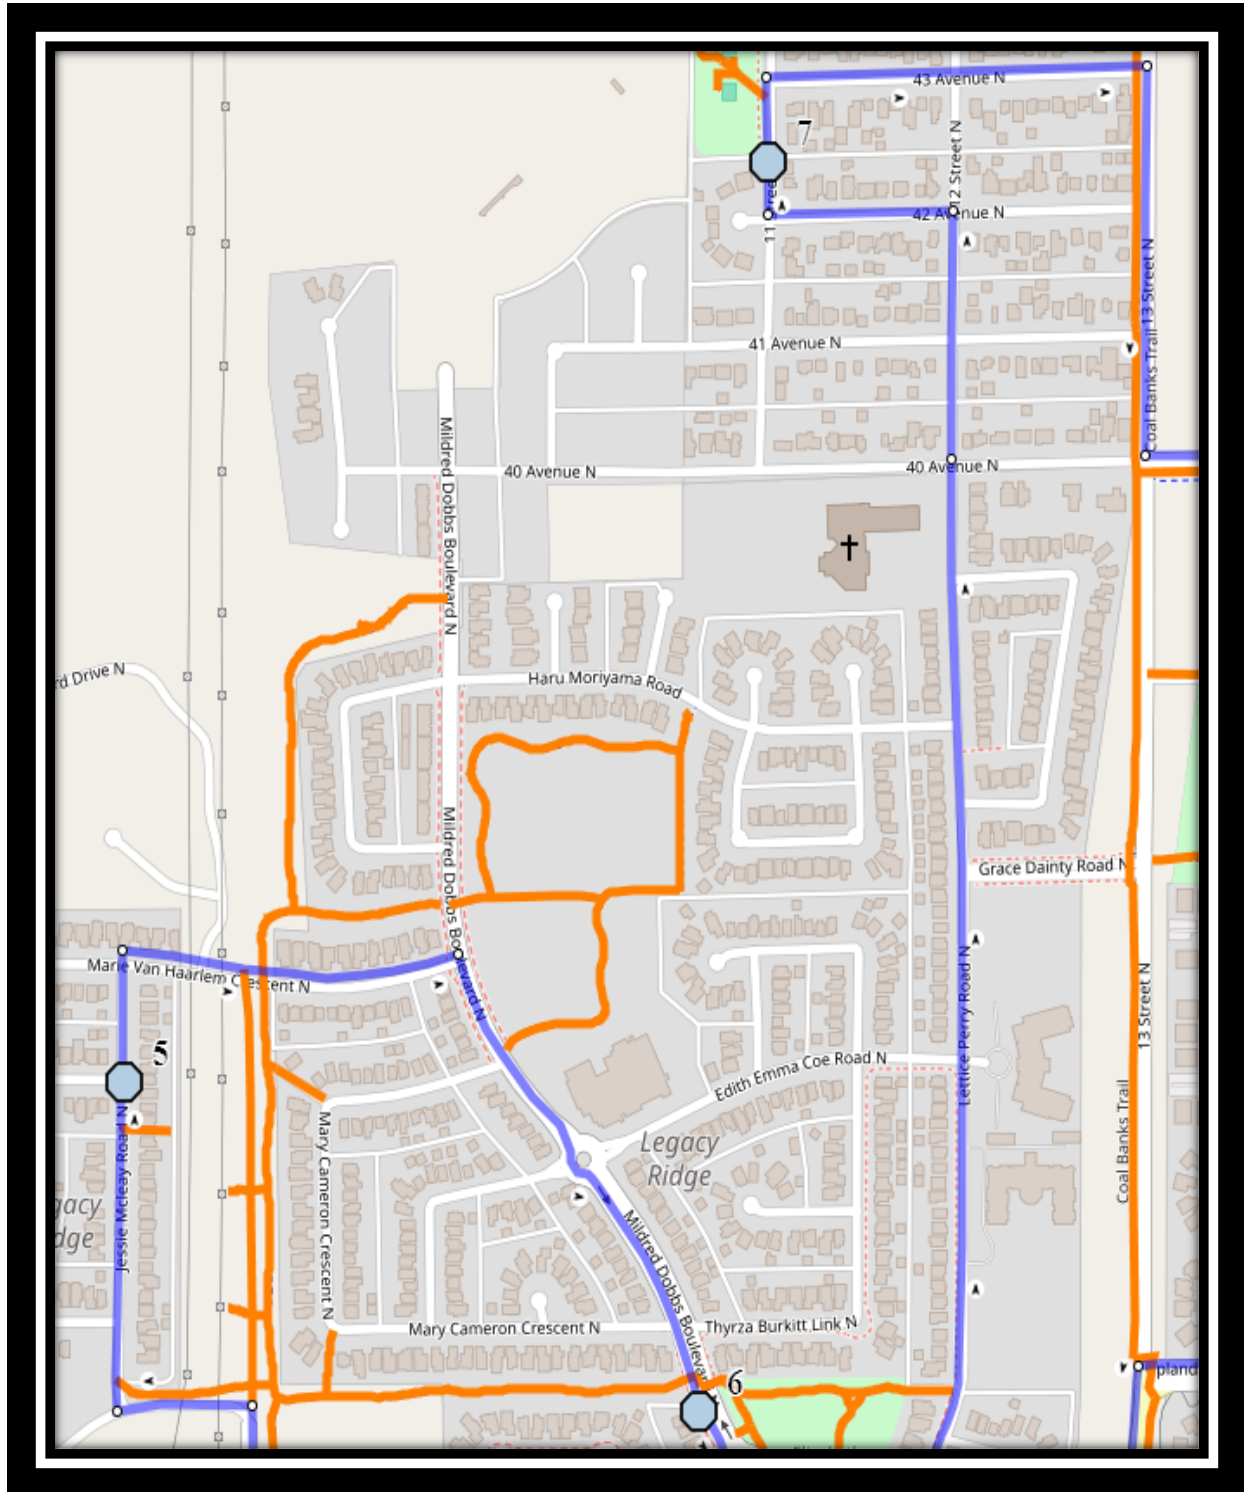

LCI/Paterson North

REVISED: September 13, 2024

EFFECTIVE: September 18, 2024

Gilbert Paterson Middle School – 2109 12 Ave South – (403) 329-0125

Lethbridge Collegiate Institute – 1701 5 Ave South – (403) 328-9606

Please arrive 10 minutes before scheduled pick up and drop off times. Times shown may vary due to weather & traffic conditions.

Bus routes and maps are subject to change. For the most up-to-date version, visit www.southland.ca/lethbridge.