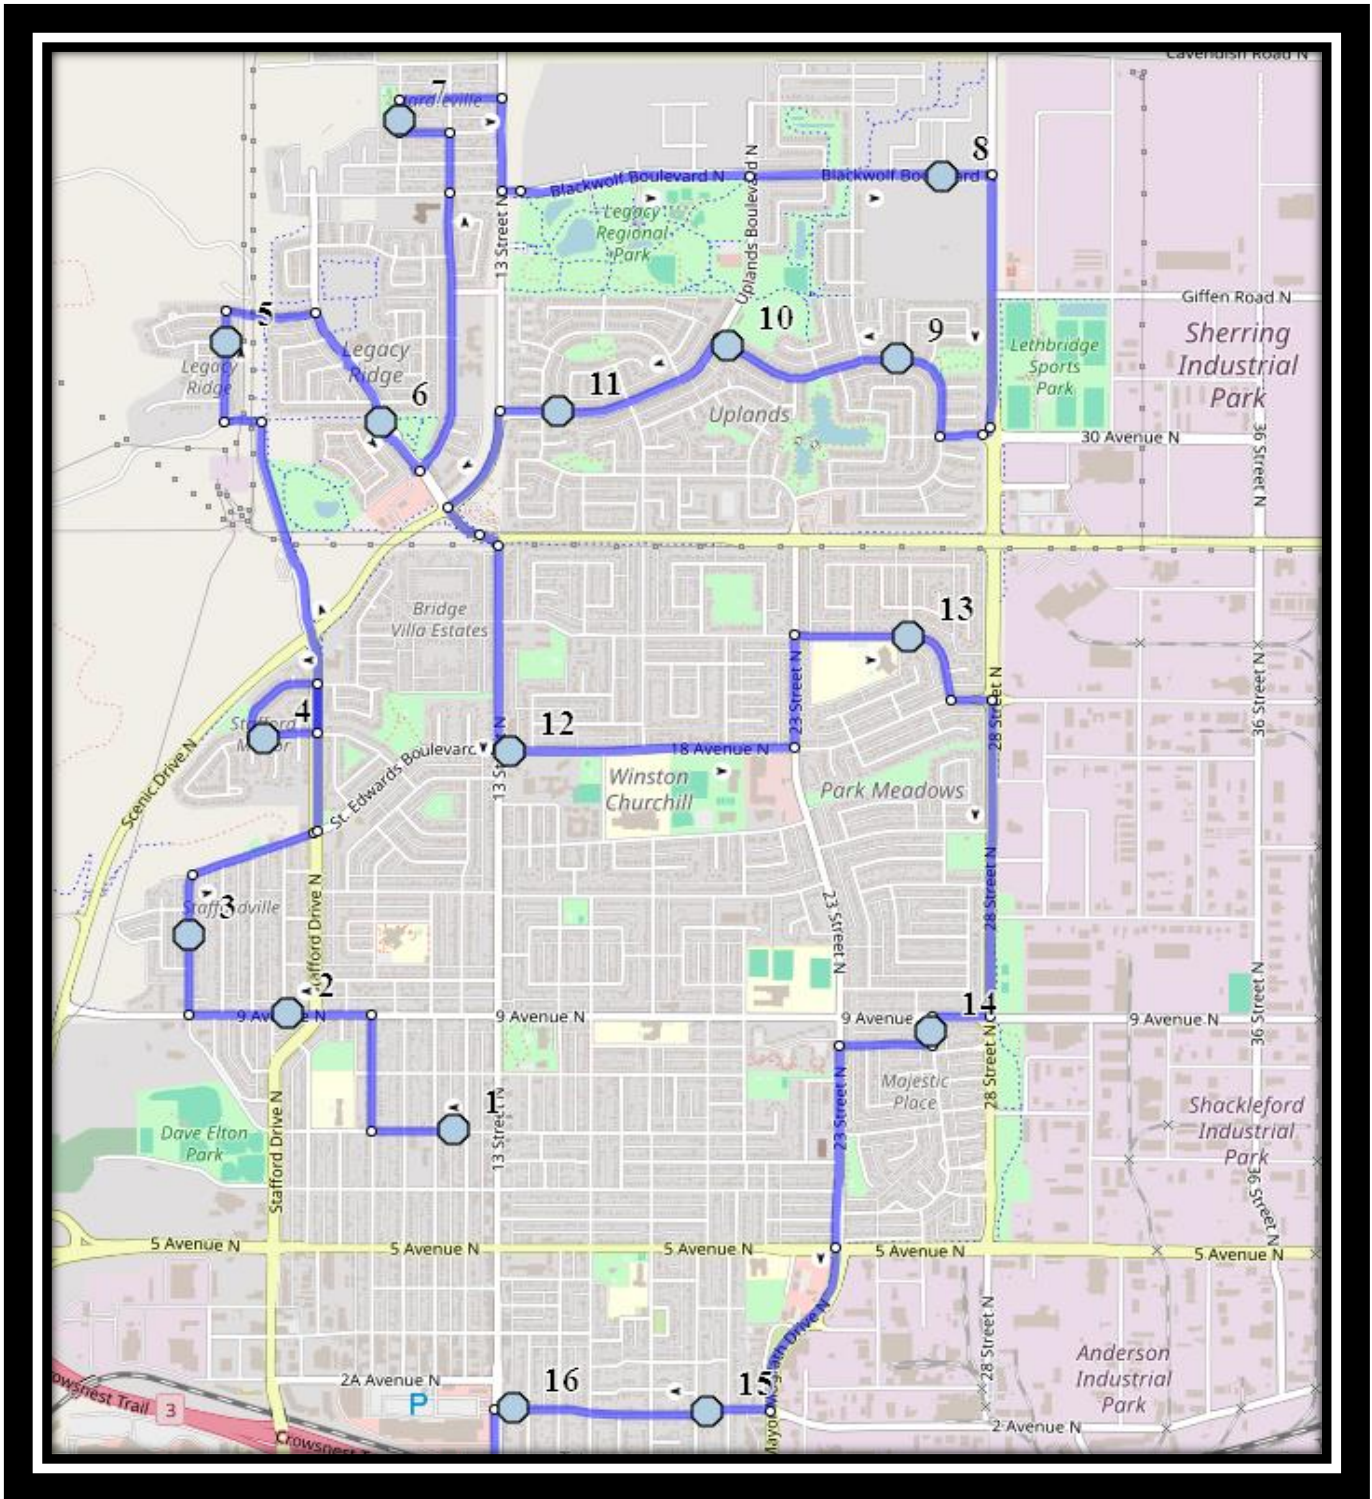

LCI/Paterson North

REVISED: September 13, 2024

EFFECTIVE: September 18, 2024

PM Route same direction as AM

Gilbert Paterson Middle School – 2109 12 Ave South – (403) 329-0125

Lethbridge Collegiate Institute – 1701 5 Ave South – (403) 328-9606

Please arrive 10 minutes before scheduled pick up and drop off times. Times shown may vary due to weather & traffic conditions.

Bus routes and maps are subject to change. For the most up-to-date version, visit www.southland.ca/lethbridge.