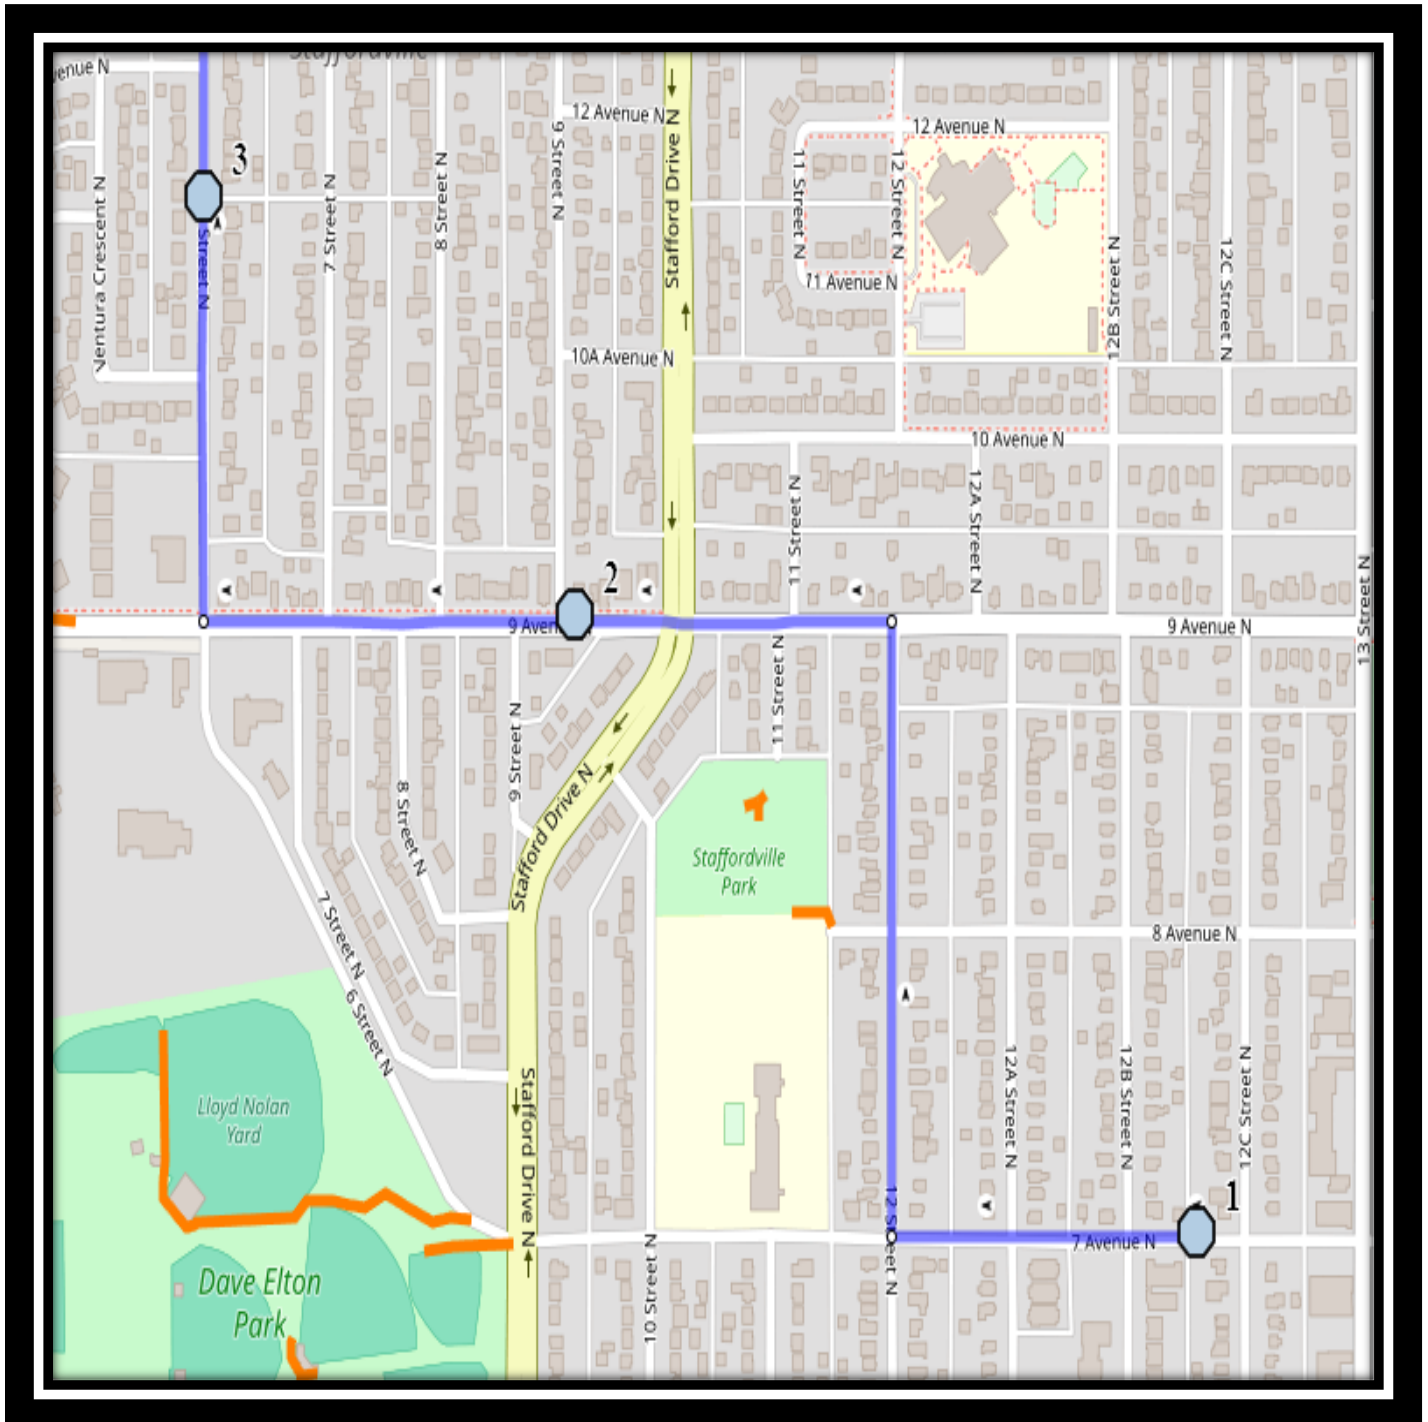

LCI/Paterson North

REVISED: September 13, 2024

EFFECTIVE: September 18, 2024

Gilbert Paterson Middle School – 2109 12 Ave South – (403) 329-0125

Lethbridge Collegiate Institute – 1701 5 Ave South – (403) 328-9606

Please arrive 10 minutes before scheduled pick up and drop off times. Times shown may vary due to weather & traffic conditions.

Bus routes and maps are subject to change. For the most up-to-date version, visit www.southland.ca/lethbridge.