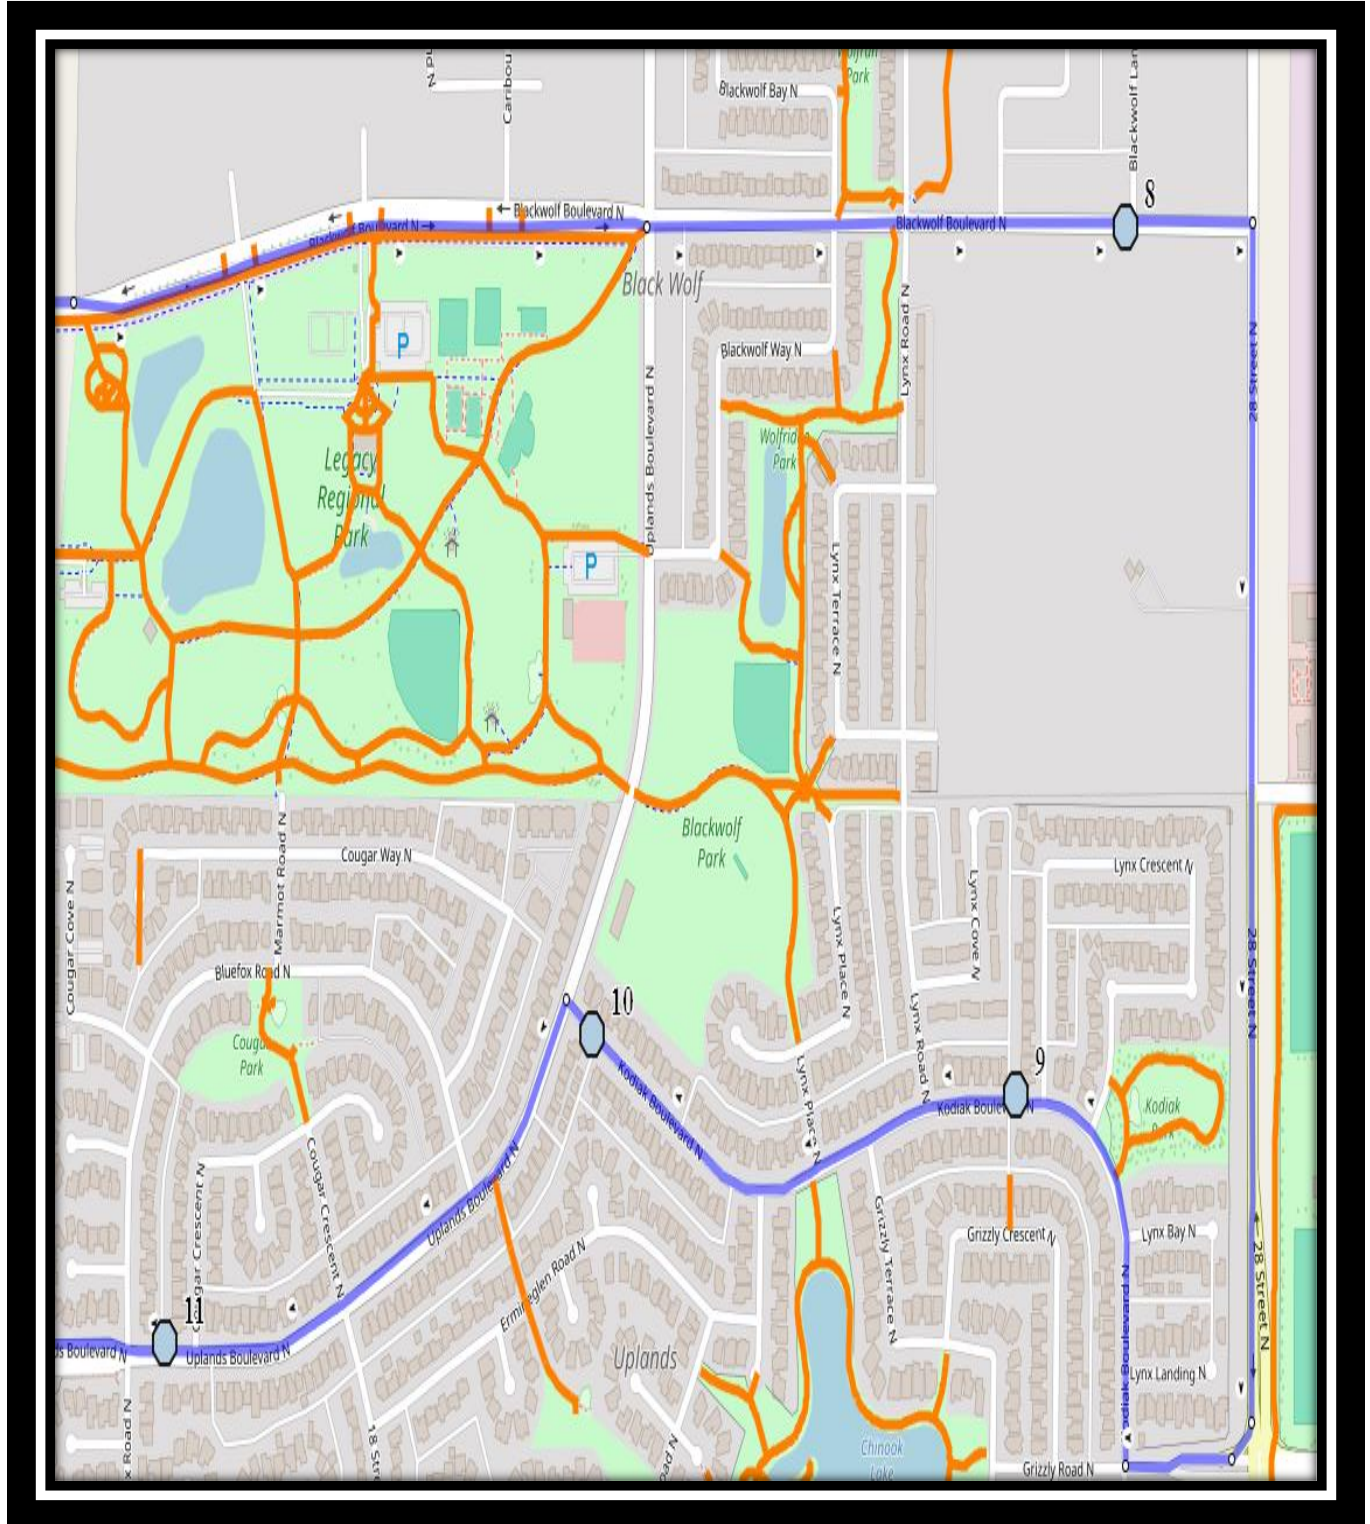

LCI/Paterson North

REVISED: September 13, 2024

EFFECTIVE: September 18, 2024

Gilbert Paterson Middle School – 2109 12 Ave South – (403) 329-0125

Lethbridge Collegiate Institute – 1701 5 Ave South – (403) 328-9606

Please arrive 10 minutes before scheduled pick up and drop off times. Times shown may vary due to weather & traffic conditions.

Bus routes and maps are subject to change. For the most up-to-date version, visit www.southland.ca/lethbridge.