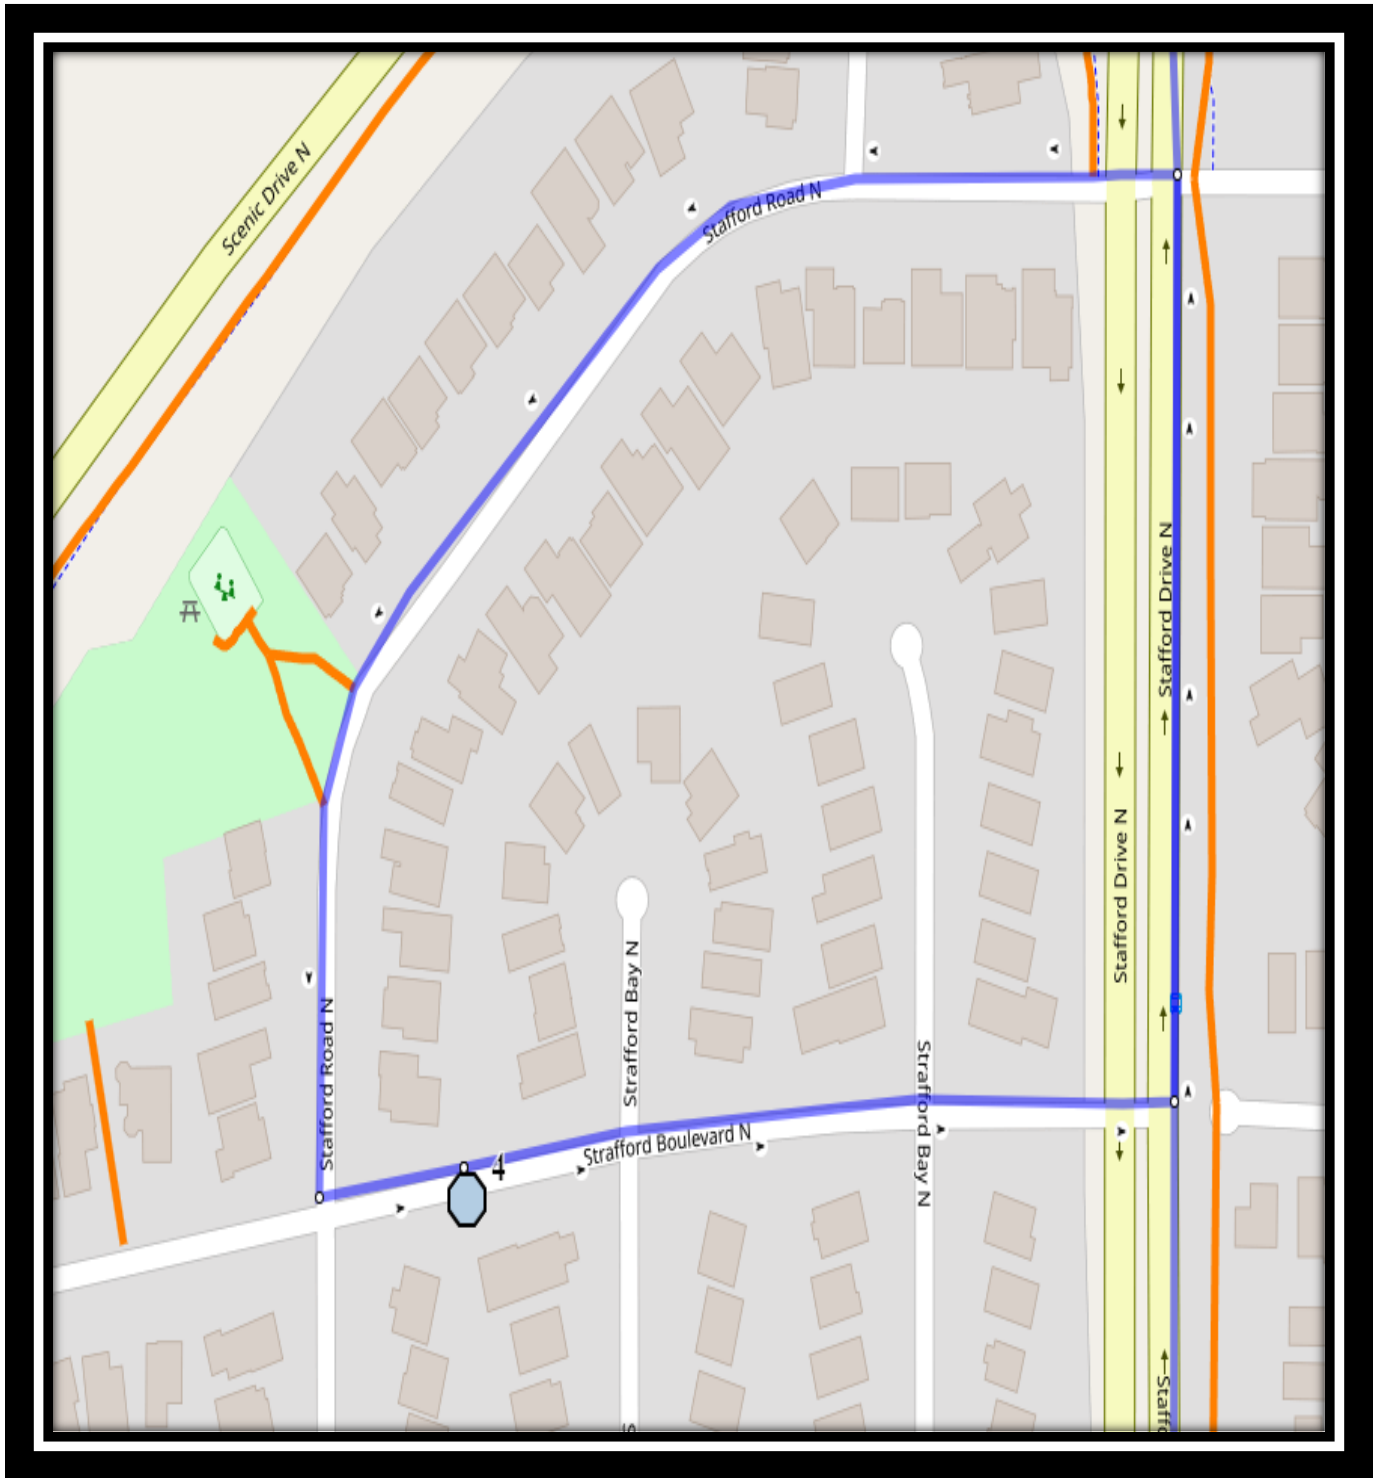

LCI/Paterson North

REVISED: September 13, 2024

EFFECTIVE: September 18, 2024

Gilbert Paterson Middle School – 2109 12 Ave South – (403) 329-0125

Lethbridge Collegiate Institute – 1701 5 Ave South – (403) 328-9606

Please arrive 10 minutes before scheduled pick up and drop off times. Times shown may vary due to weather & traffic conditions.

Bus routes and maps are subject to change. For the most up-to-date version, visit www.southland.ca/lethbridge.