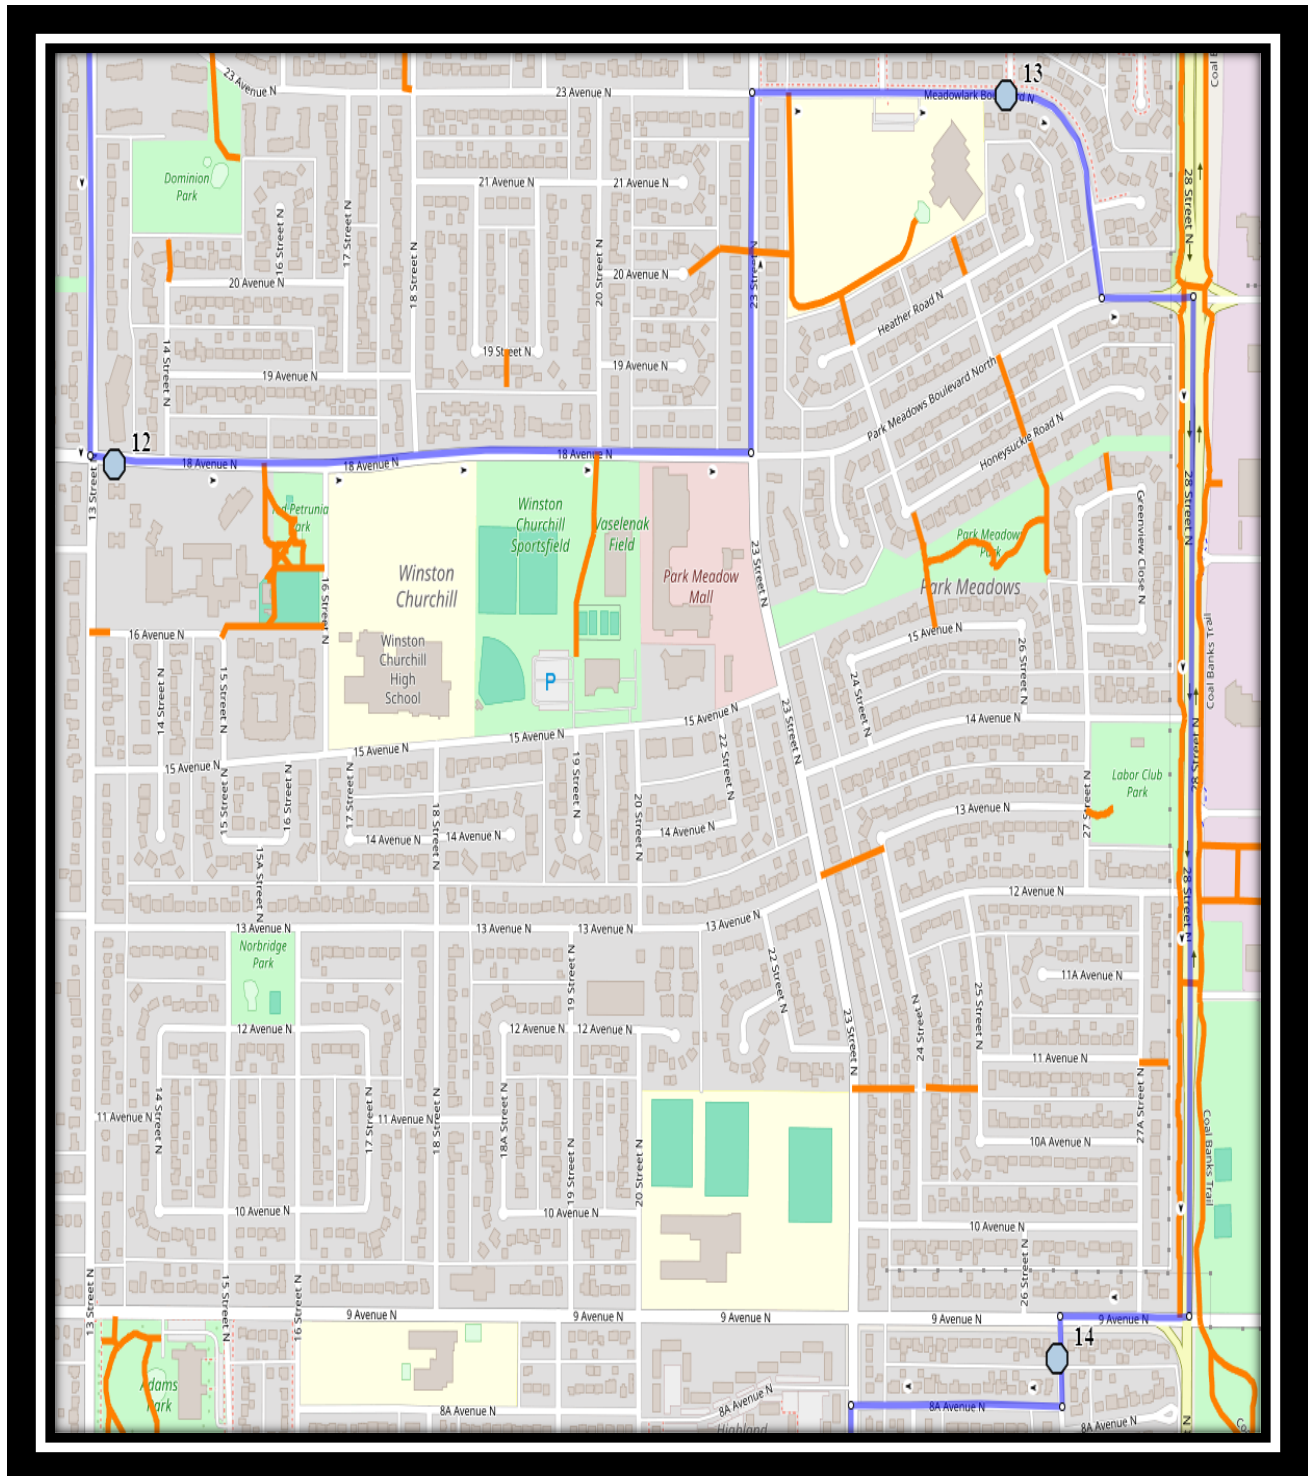

LCI/Paterson North

REVISED: September 13, 2024

EFFECTIVE: September 18, 2024

Gilbert Paterson Middle School – 2109 12 Ave South – (403) 329-0125

Lethbridge Collegiate Institute – 1701 5 Ave South – (403) 328-9606

Please arrive 10 minutes before scheduled pick up and drop off times. Times shown may vary due to weather & traffic conditions.

Bus routes and maps are subject to change. For the most up-to-date version, visit www.southland.ca/lethbridge.