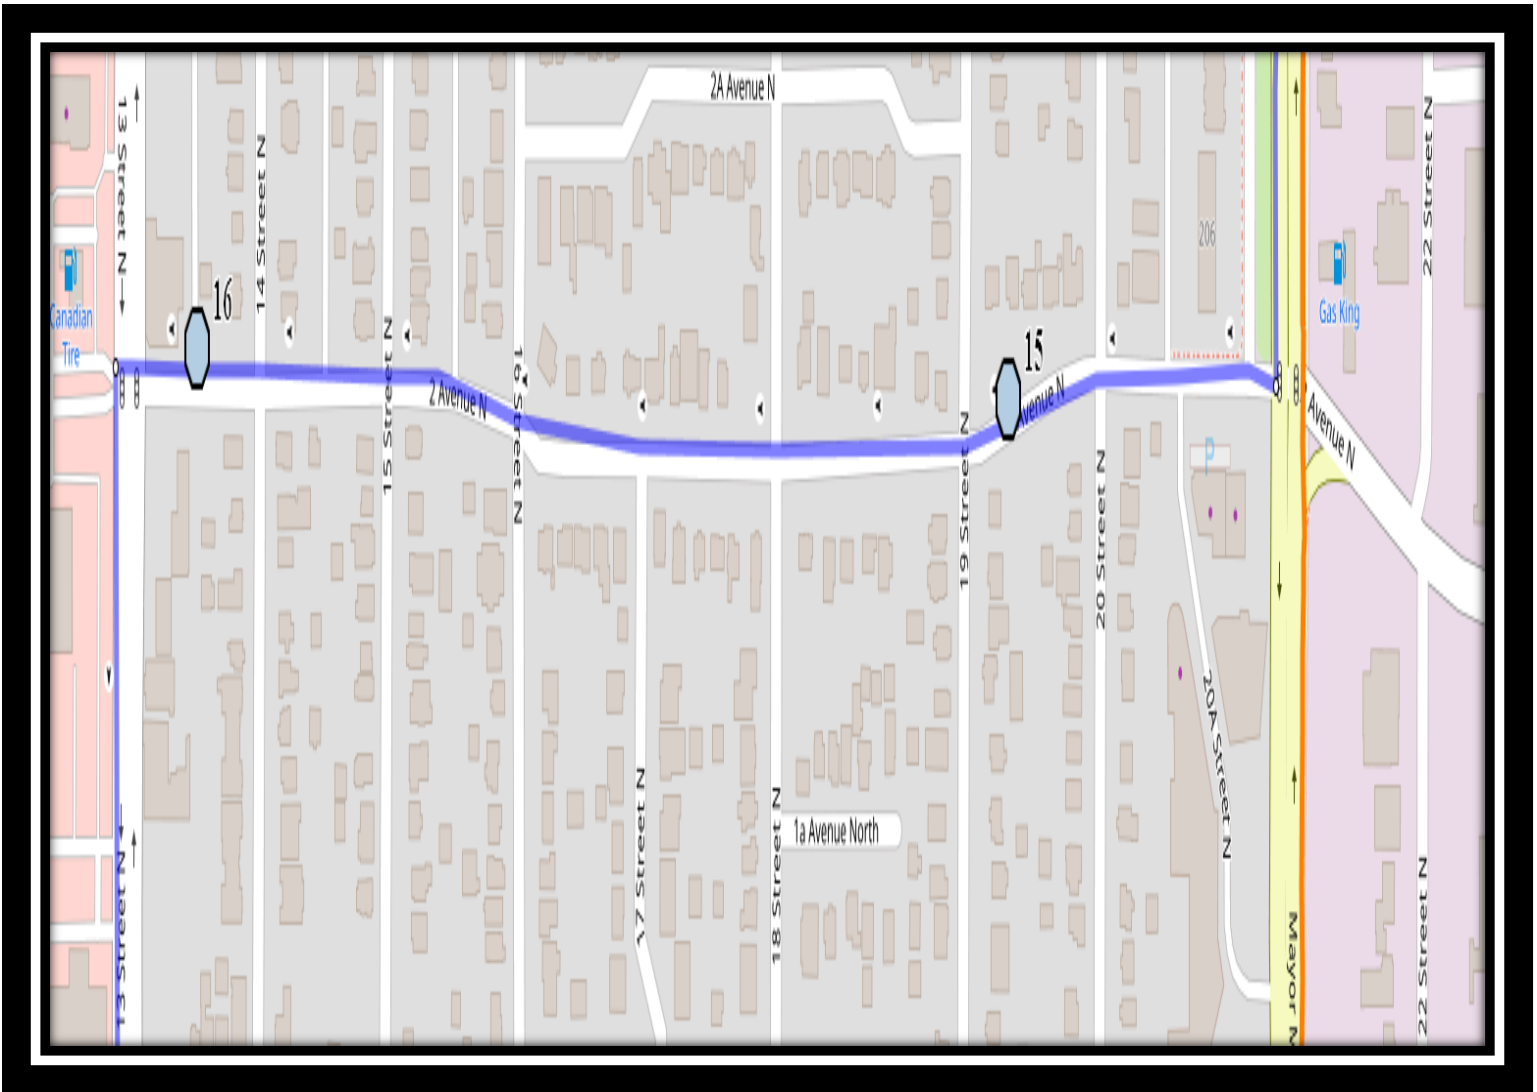

LCI/Paterson North

REVISED: September 13, 2024

EFFECTIVE: September 18, 2024

Gilbert Paterson Middle School – 2109 12 Ave South – (403) 329-0125

Lethbridge Collegiate Institute – 1701 5 Ave South – (403) 328-9606

Please arrive 10 minutes before scheduled pick up and drop off times. Times shown may vary due to weather & traffic conditions.

Bus routes and maps are subject to change. For the most up-to-date version, visit www.southland.ca/lethbridge.