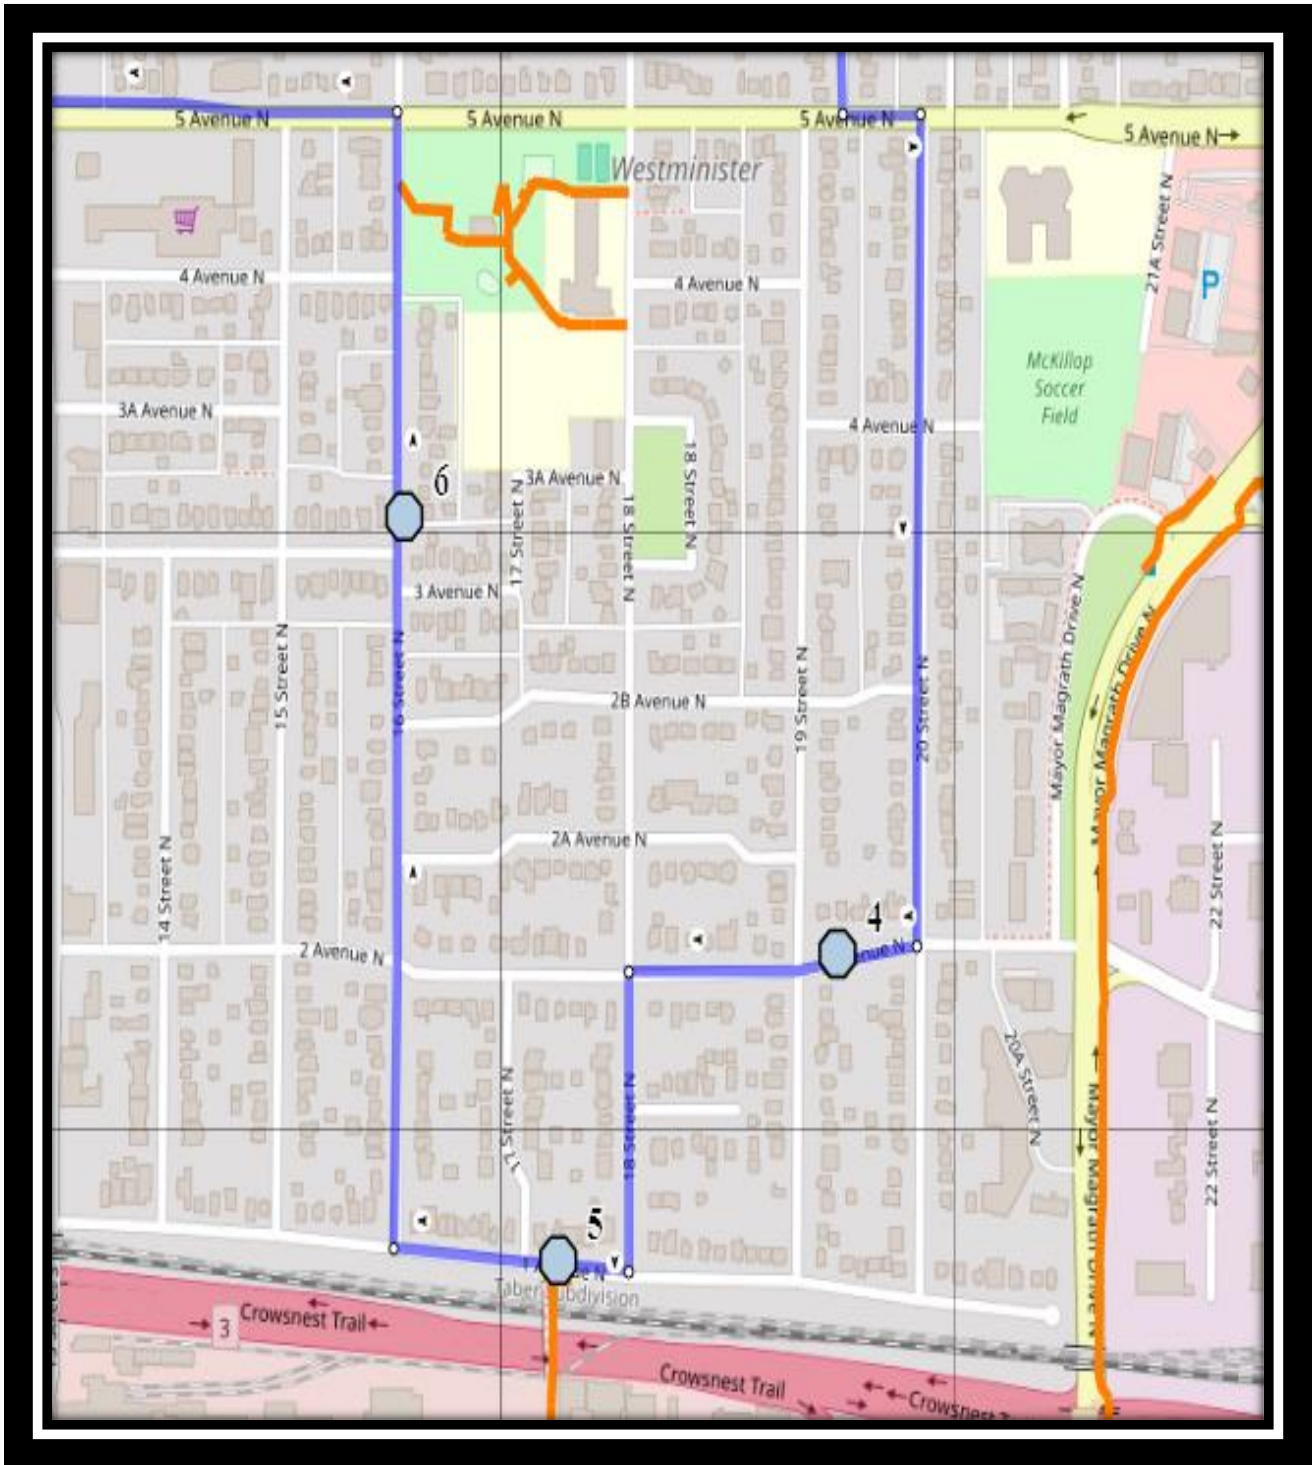

St. Paul N2

REVISED: September 19, 2024

EFFECTIVE: September 23, 2024

PM Route – AM Stop 10 first, then same order as AM

St Paul – 1212 12th Avenue South – (403) 328-0611

Please arrive 10 minutes before scheduled pick up and drop off times. Times shown may vary due to weather & traffic conditions.
Bus routes and maps are subject to change. For the most up-to-date version, visit www.southland.ca/lethbridge.