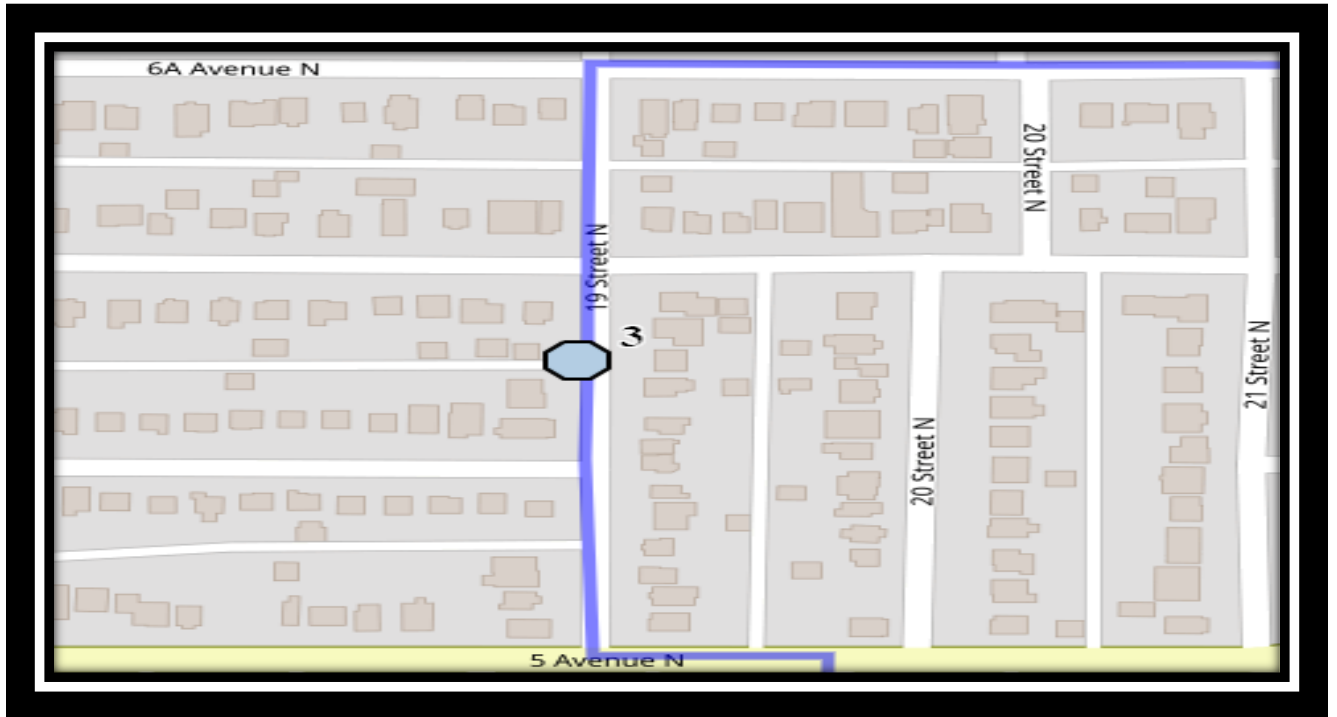

St. Paul N2

REVISED: September 19, 2024

EFFECTIVE: September 23, 2024

St Paul – 1212 12th Avenue South – (403) 328-0611

Please arrive 10 minutes before scheduled pick up and drop off times. Times shown may vary due to weather & traffic conditions.

Bus routes and maps are subject to change. For the most up-to-date version, visit www.southland.ca/lethbridge.