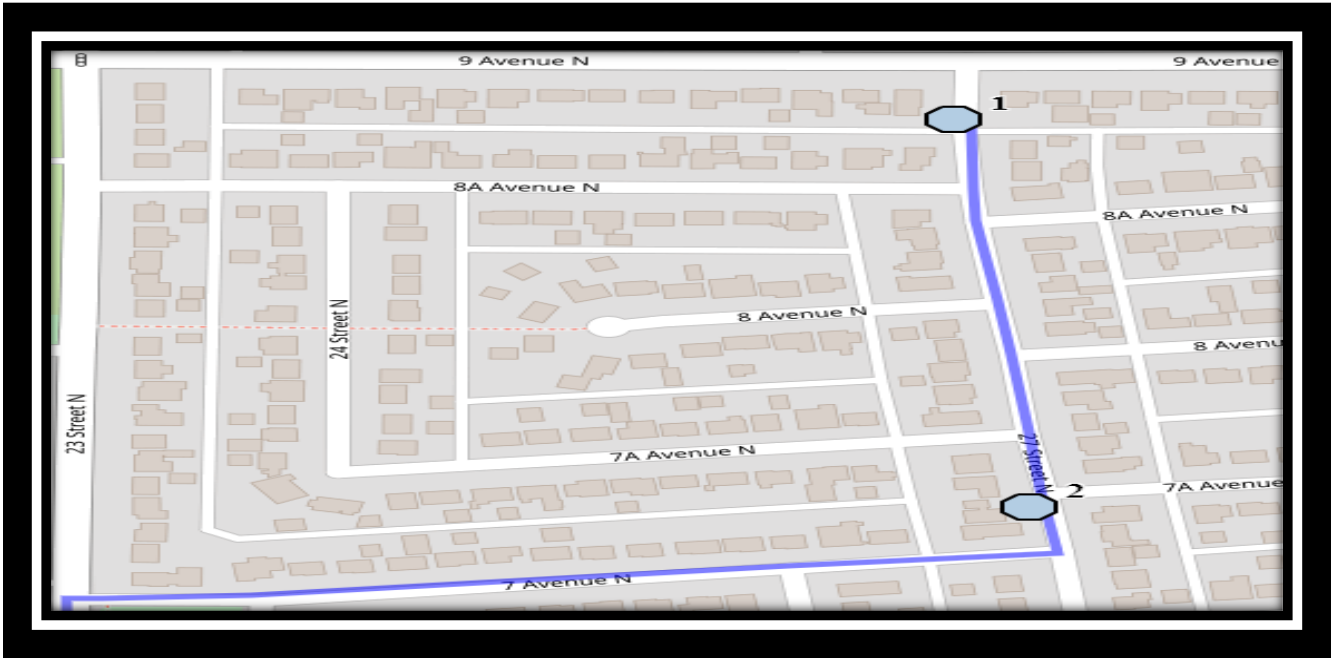

## St Paul – 1212 12<sup>th</sup> Avenue South – (403) 328-0611

Please arrive 10 minutes before scheduled pick up and drop off times. Times shown may vary due to weather & traffic conditions.  
Bus routes and maps are subject to change. For the most up-to-date version, visit [www.southland.ca/lethbridge](http://www.southland.ca/lethbridge).

## **St Paul – 1212 12<sup>th</sup> Avenue South – (403) 328-0611**

Please arrive 10 minutes before scheduled pick up and drop off times. Times shown may vary due to weather & traffic conditions.

Bus routes and maps are subject to change. For the most up-to-date version, visit [www.southland.ca/lethbridge](http://www.southland.ca/lethbridge).