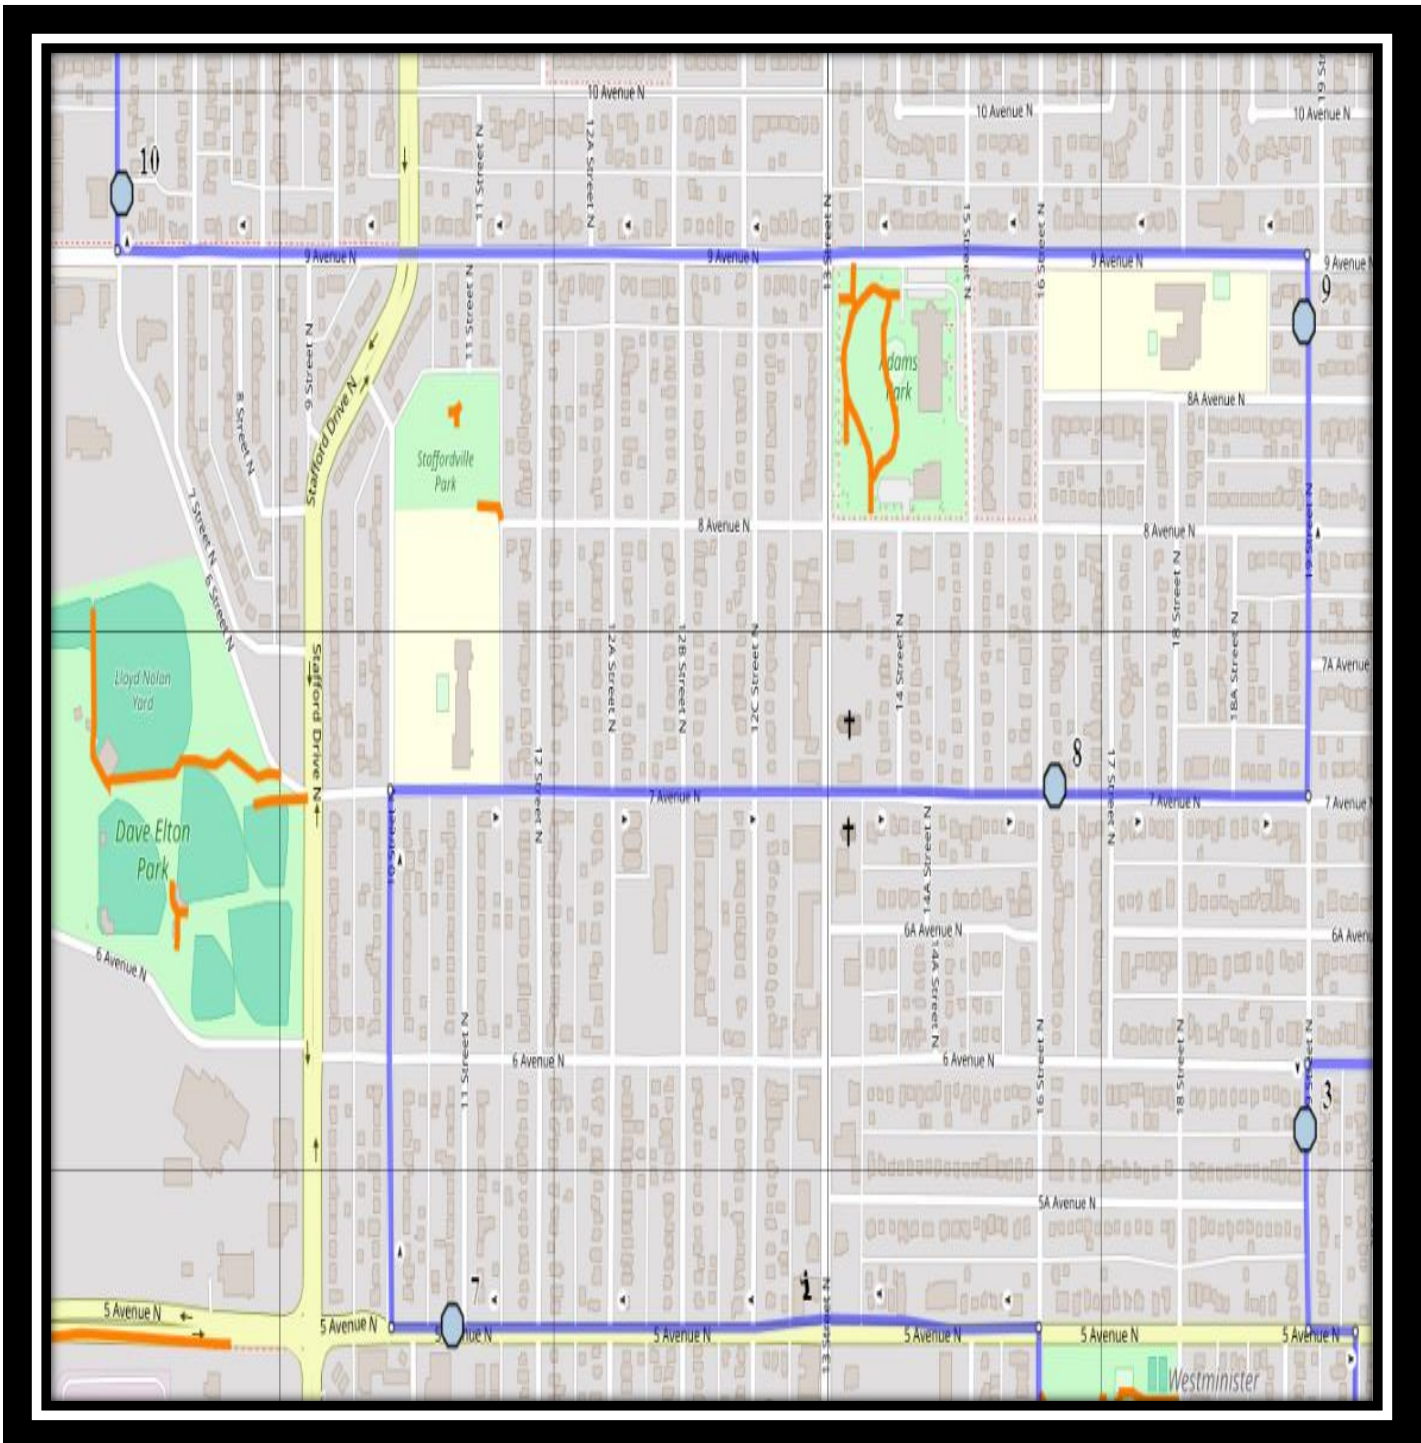

St. Paul N2

REVISED: September 19, 2024

EFFECTIVE: September 23, 2024

St Paul – 1212 12th Avenue South – (403) 328-0611

Please arrive 10 minutes before scheduled pick up and drop off times. Times shown may vary due to weather & traffic conditions.
Bus routes and maps are subject to change. For the most up-to-date version, visit www.southland.ca/lethbridge.