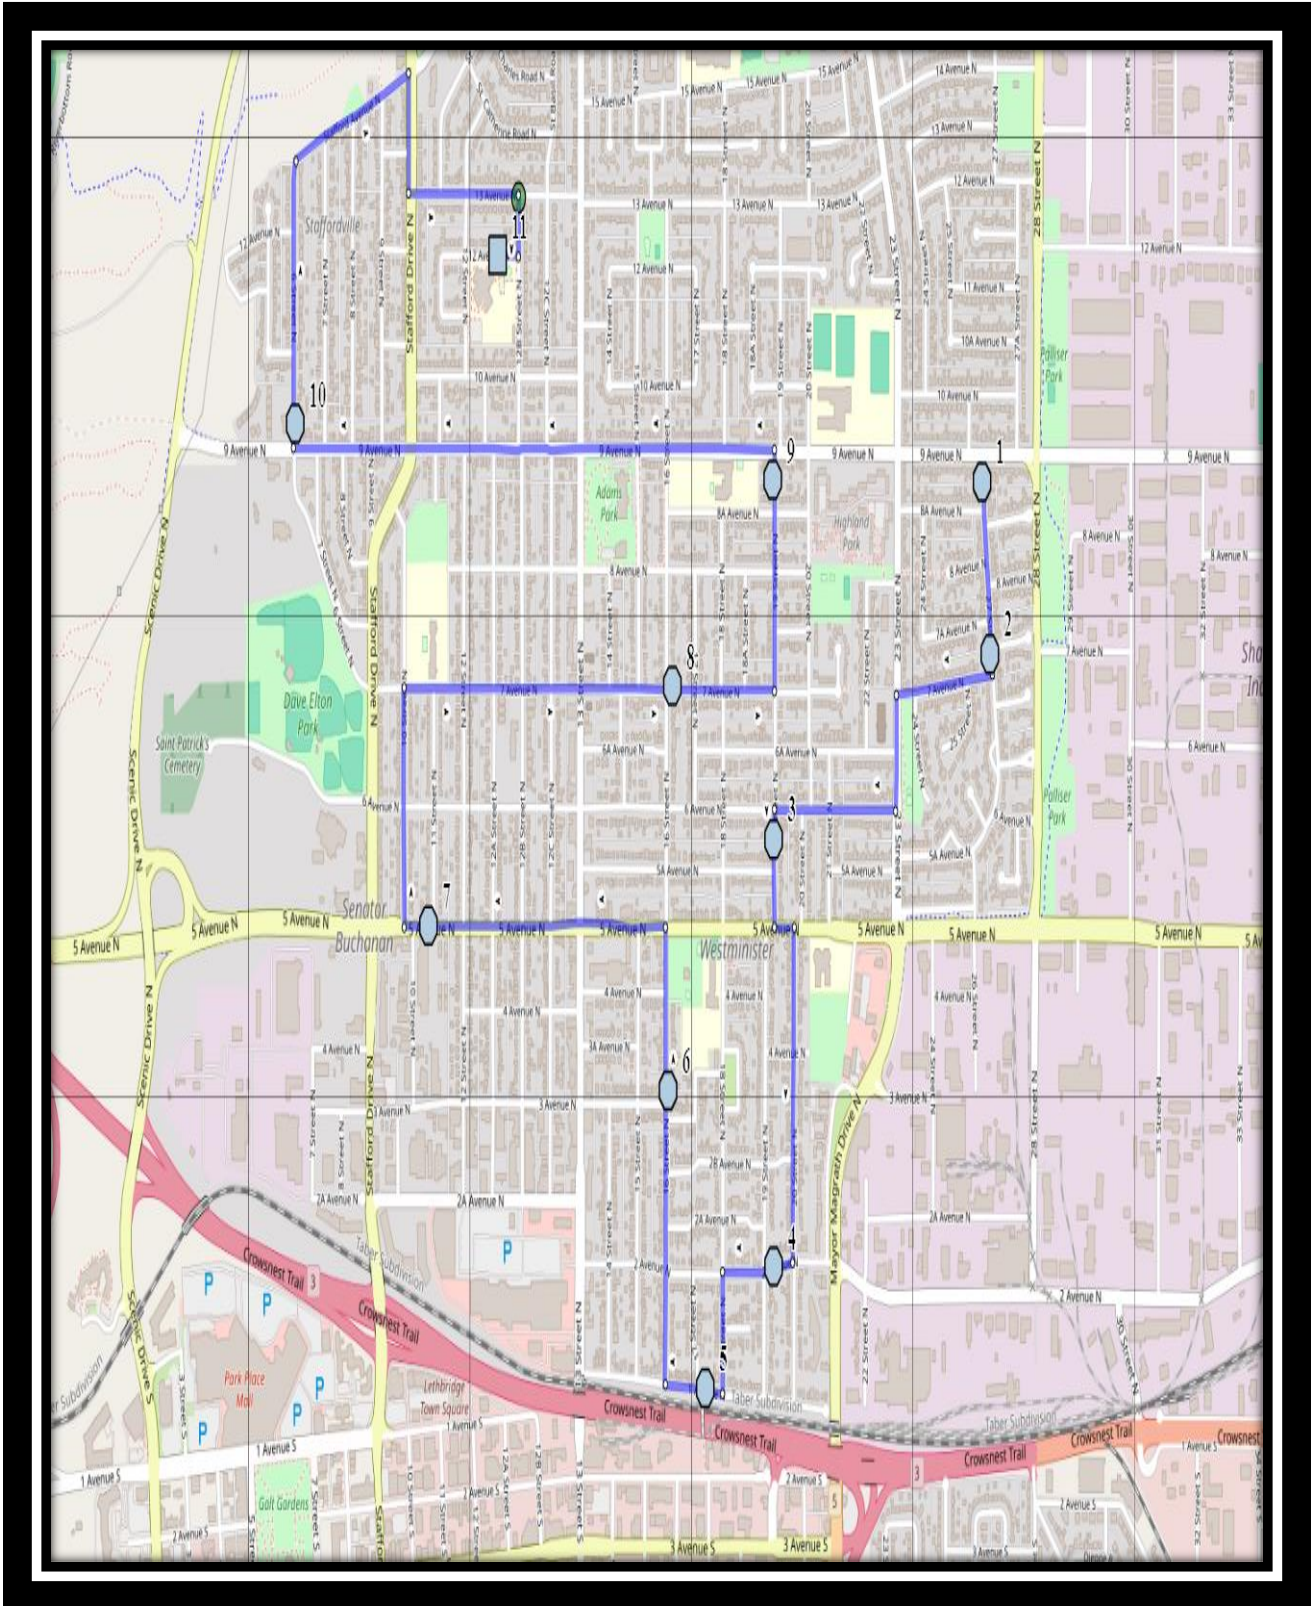

## St Paul – 1212 12<sup>th</sup> Avenue South – (403) 328-0611

Please arrive 10 minutes before scheduled pick up and drop off times. Times shown may vary due to weather & traffic conditions.  
Bus routes and maps are subject to change. For the most up-to-date version, visit [www.southland.ca/lethbridge](http://www.southland.ca/lethbridge).