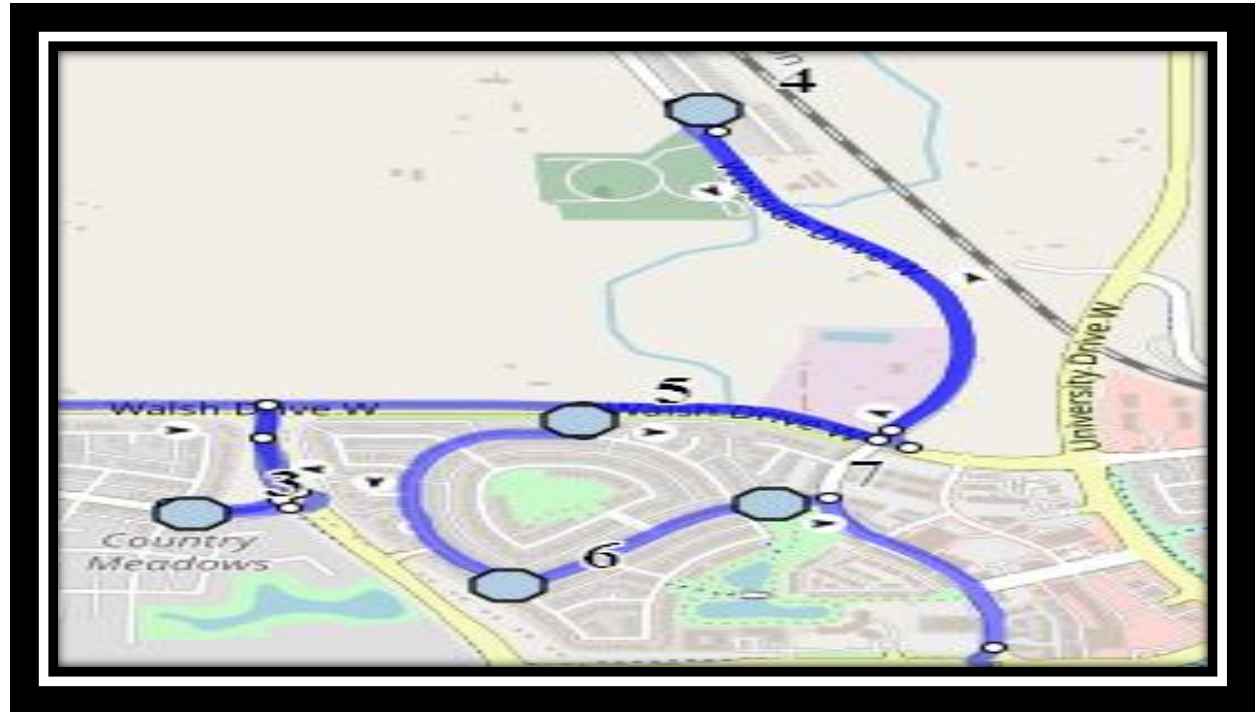

Van Tighem W1

REVISED: September 15, 2024

EFFECTIVE: September 20, 2024

Father Leonard Van Tighem (403)-381-0953
25 Stoney Crescent W, Lethbridge, AB. T1K 6V5

Please arrive 5 minutes before scheduled pick up and drop off times. Times shown may vary due to weather & traffic conditions.
Bus routes and maps are subject to change. For the most up-to-date version, visit www.southland.ca/lethbridge.