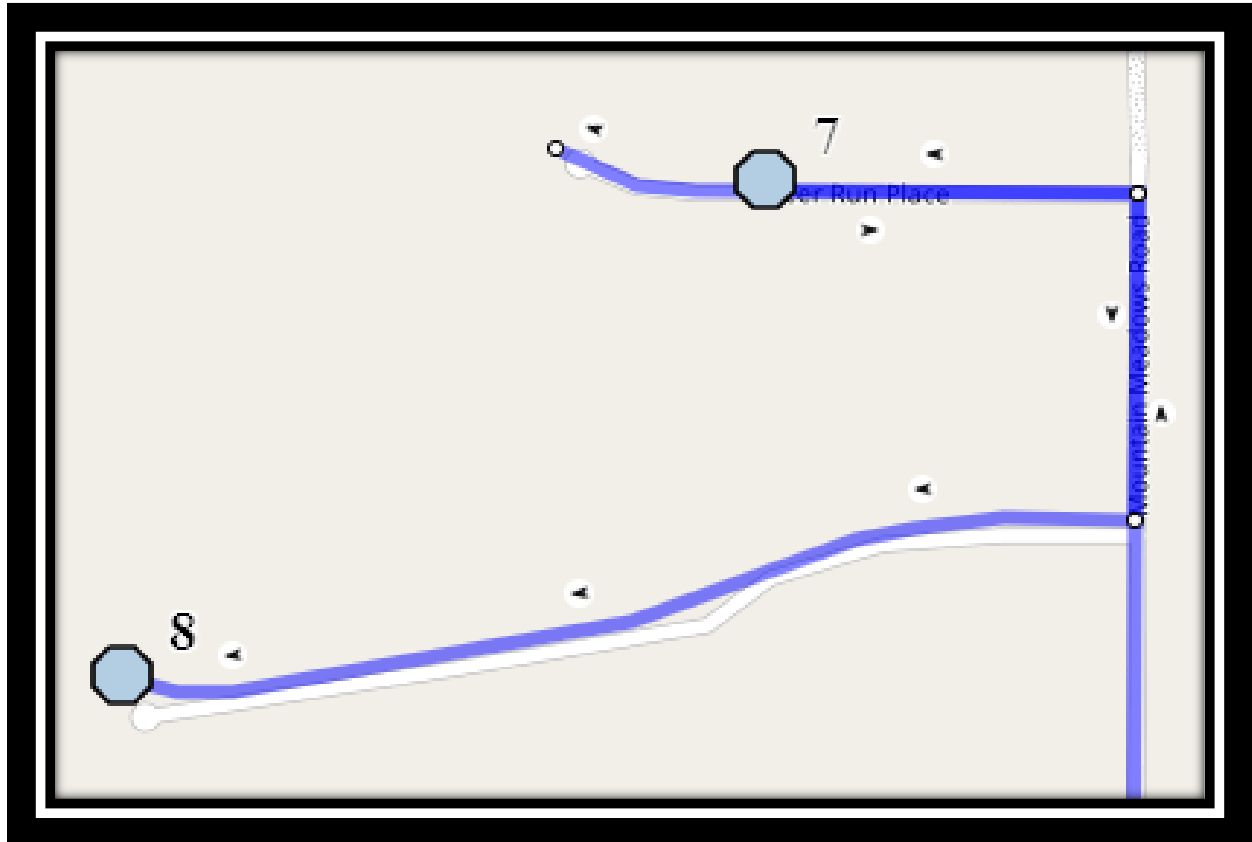

Van Tighem W1

REVISED: September 15, 2024

EFFECTIVE: September 20, 2024

Father Leonard Van Tighem (403)-381-0953

25 Stoney Crescent W, Lethbridge, AB. T1K 6V5

Please arrive 5 minutes before scheduled pick up and drop off times. Times shown may vary due to weather & traffic conditions.

Bus routes and maps are subject to change. For the most up-to-date version, visit www.southland.ca/lethbridge.