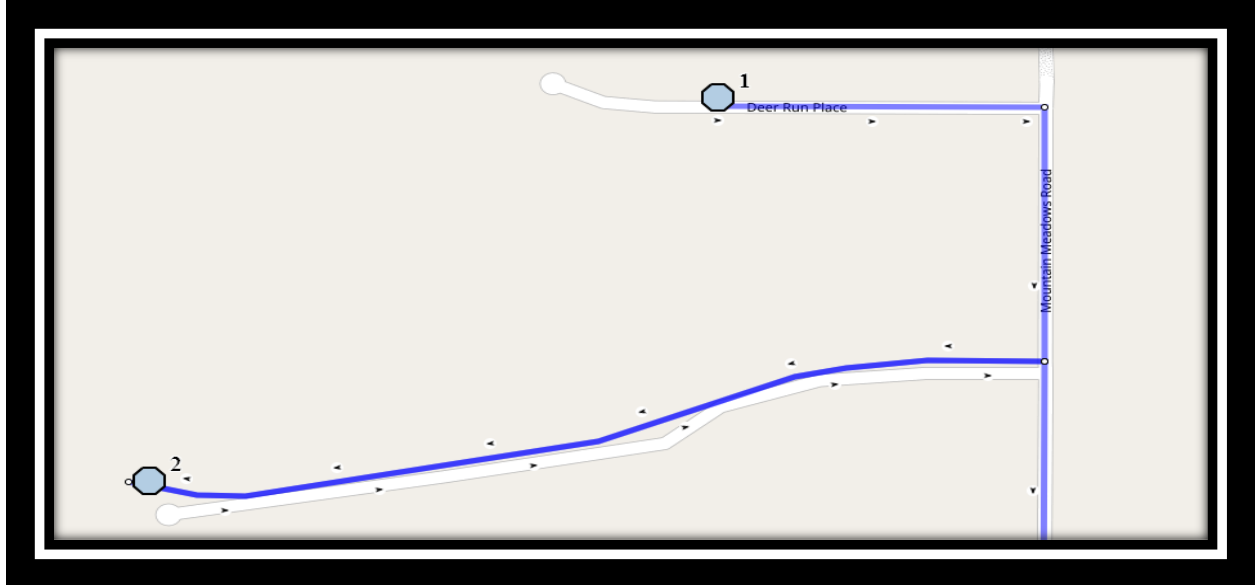

Van Tighem W1

REVISED: September 15, 2024

EFFECTIVE: September 20, 2024

Father Leonard Van Tighem (403)-381-0953
25 Stoney Crescent W, Lethbridge, AB. T1K 6V5

Please arrive 5 minutes before scheduled pick up and drop off times. Times shown may vary due to weather & traffic conditions.
Bus routes and maps are subject to change. For the most up-to-date version, visit www.southland.ca/lethbridge.