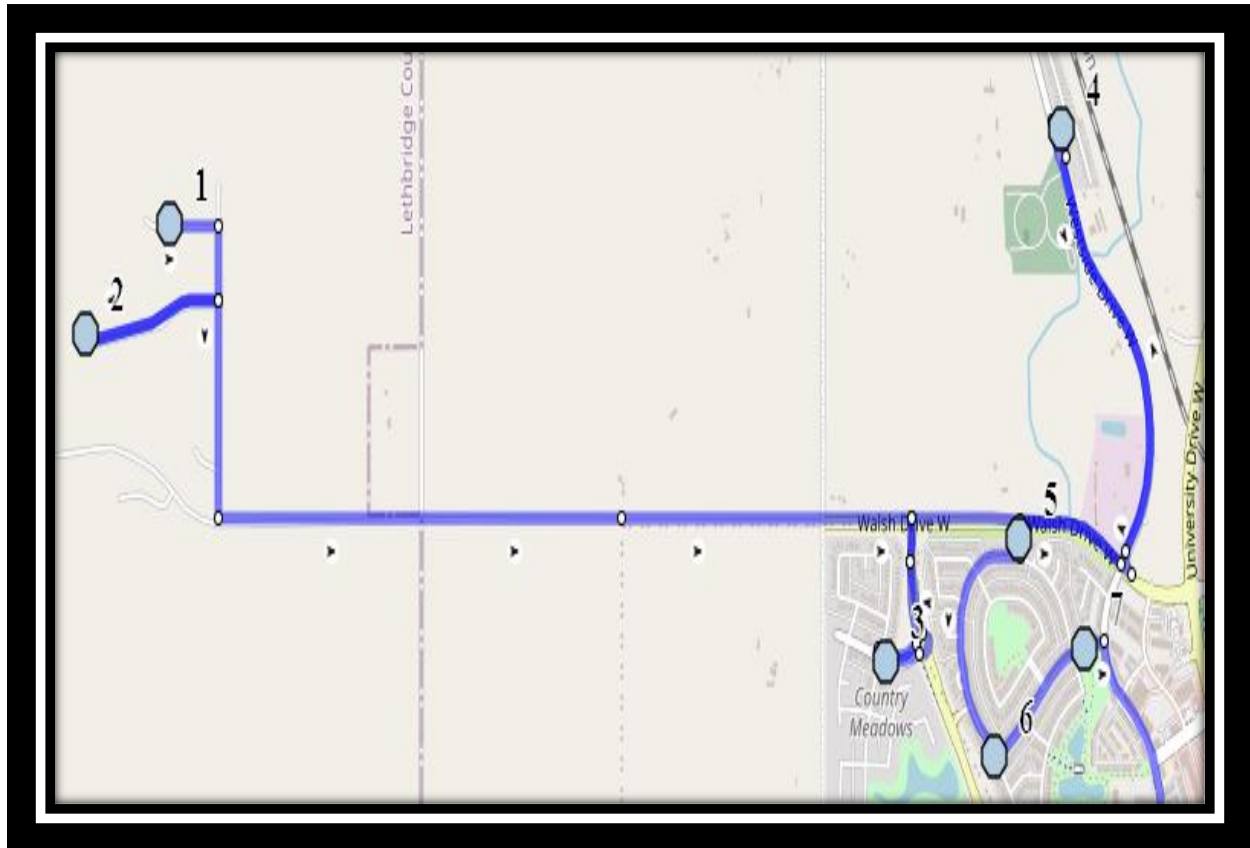

Van Tighem W1

REVISED: September 15, 2024

EFFECTIVE: September 20, 2024

AM Route / PM quite different please watch map and driver directions

Father Leonard Van Tighem (403)-381-0953

25 Stoney Crescent W, Lethbridge, AB. T1K 6V5

Please arrive 5 minutes before scheduled pick up and drop off times. Times shown may vary due to weather & traffic conditions.
Bus routes and maps are subject to change. For the most up-to-date version, visit www.southland.ca/lethbridge.