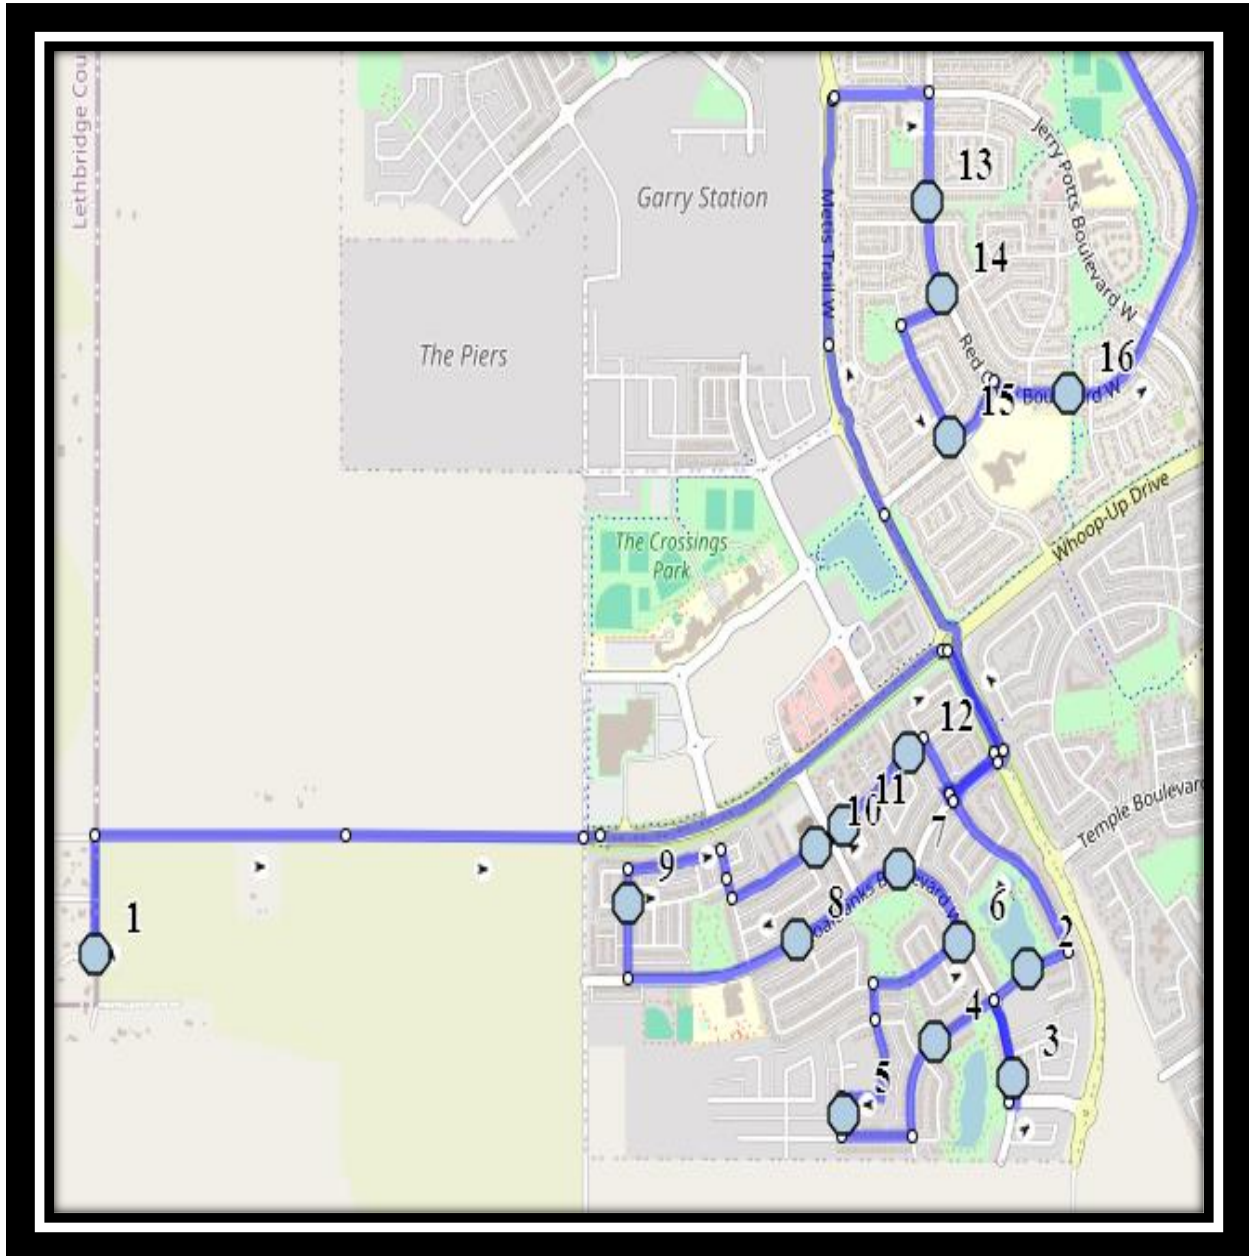

Van Tighem W2

REVISED: September 15, 2024

EFFECTIVE: September 20, 2024

AM ROUTE – see below for PM ROUTE

Father Leonard Van Tighem (403)-381-0953
25 Stoney Crescent W, Lethbridge, AB. T1K 6V5

Please arrive 10 minutes before scheduled pick up and drop off times. Times shown may vary due to weather & traffic conditions.
Bus routes and maps are subject to change. For the most up-to-date version, visit www.southland.ca/lethbridge.