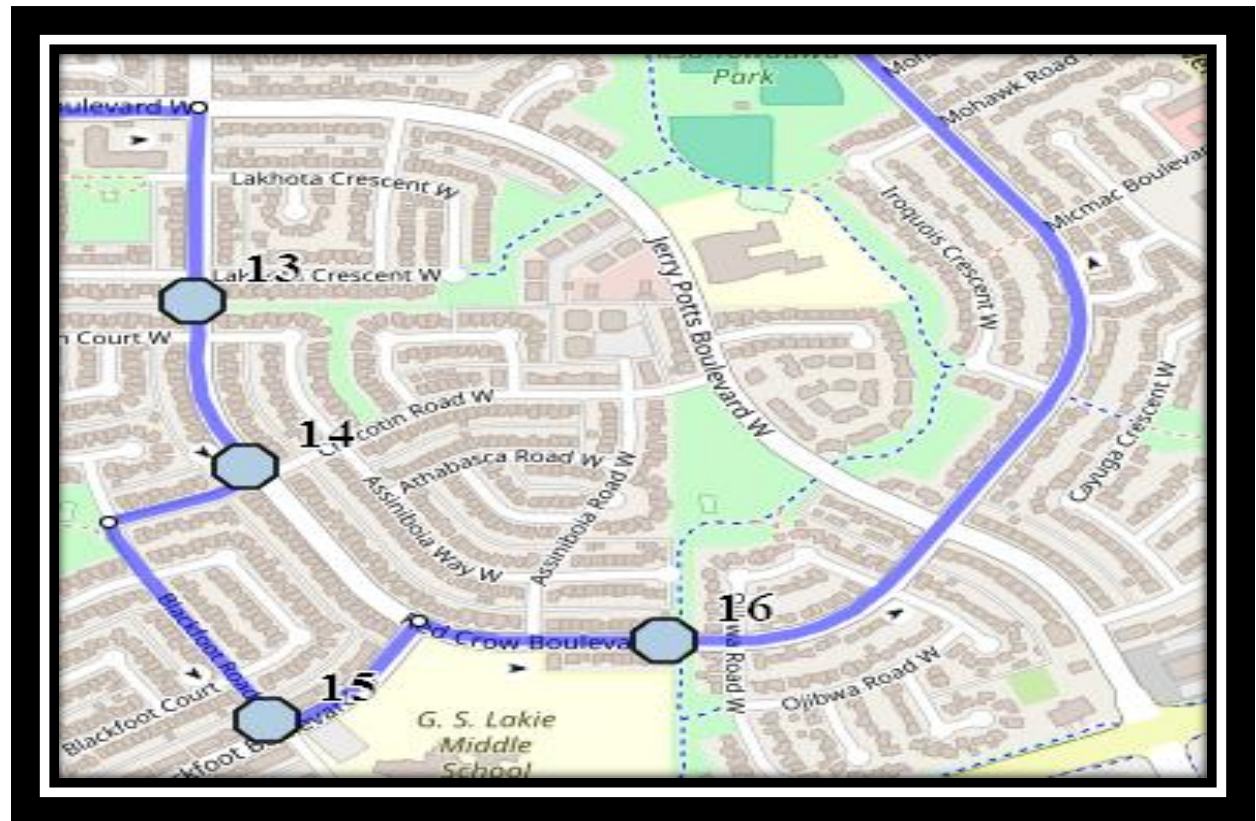

Van Tighem W2

REVISED: September 15, 2024

EFFECTIVE: September 20, 2024

Father Leonard Van Tighem (403)-381-0953
25 Stoney Crescent W, Lethbridge, AB. T1K 6V5

Please arrive 10 minutes before scheduled pick up and drop off times. Times shown may vary due to weather & traffic conditions.
Bus routes and maps are subject to change. For the most up-to-date version, visit www.southland.ca/lethbridge.