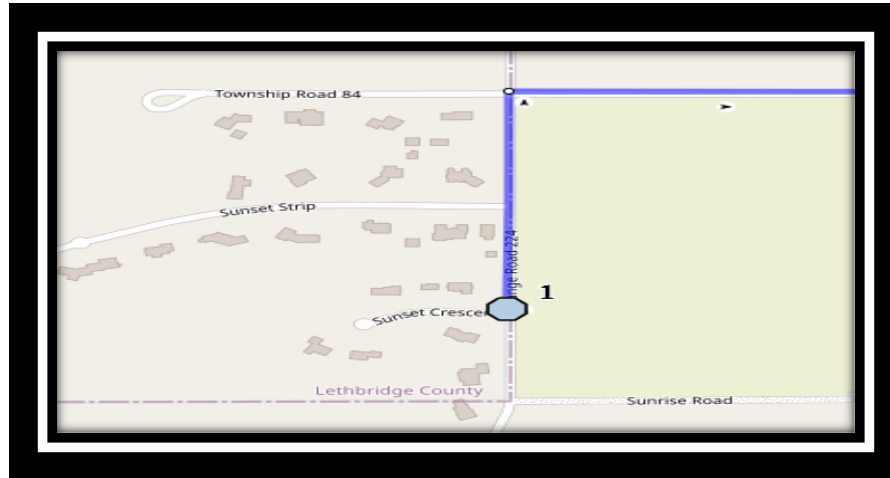

Van Tighem W2

REVISED: September 15, 2024

EFFECTIVE: September 20, 2024

Father Leonard Van Tighem (403)-381-0953

25 Stoney Crescent W, Lethbridge, AB. T1K 6V5

Please arrive 10 minutes before scheduled pick up and drop off times. Times shown may vary due to weather & traffic conditions.
Bus routes and maps are subject to change. For the most up-to-date version, visit www.southland.ca/lethbridge.