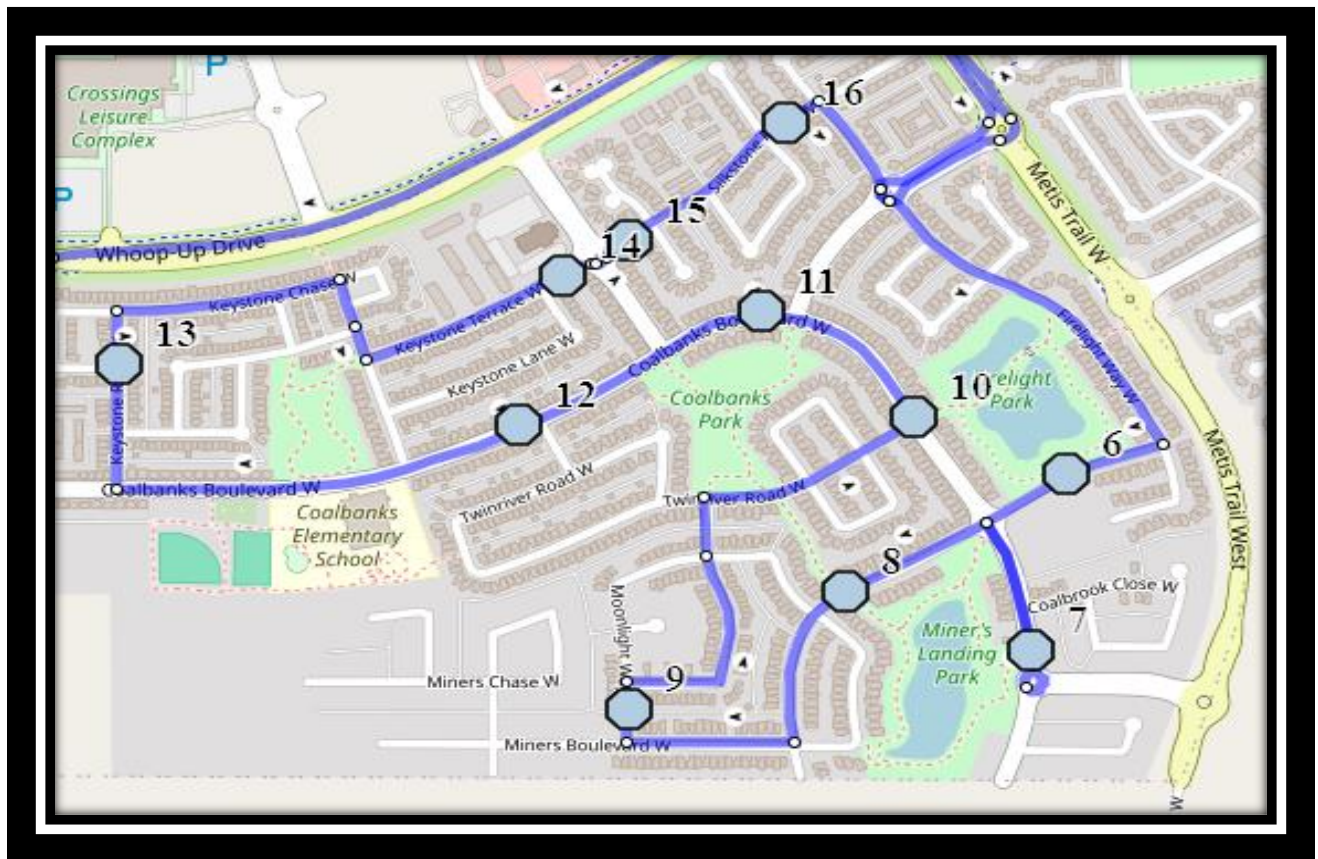

Van Tighem W2

REVISED: September 15, 2024

EFFECTIVE: September 20, 2024

Monday to Thursday

Father Leonard Van Tighem (403)-381-0953

25 Stoney Crescent W, Lethbridge, AB. T1K 6V5

Please arrive 10 minutes before scheduled pick up and drop off times. Times shown may vary due to weather & traffic conditions.

Bus routes and maps are subject to change. For the most up-to-date version, visit www.southland.ca/lethbridge.