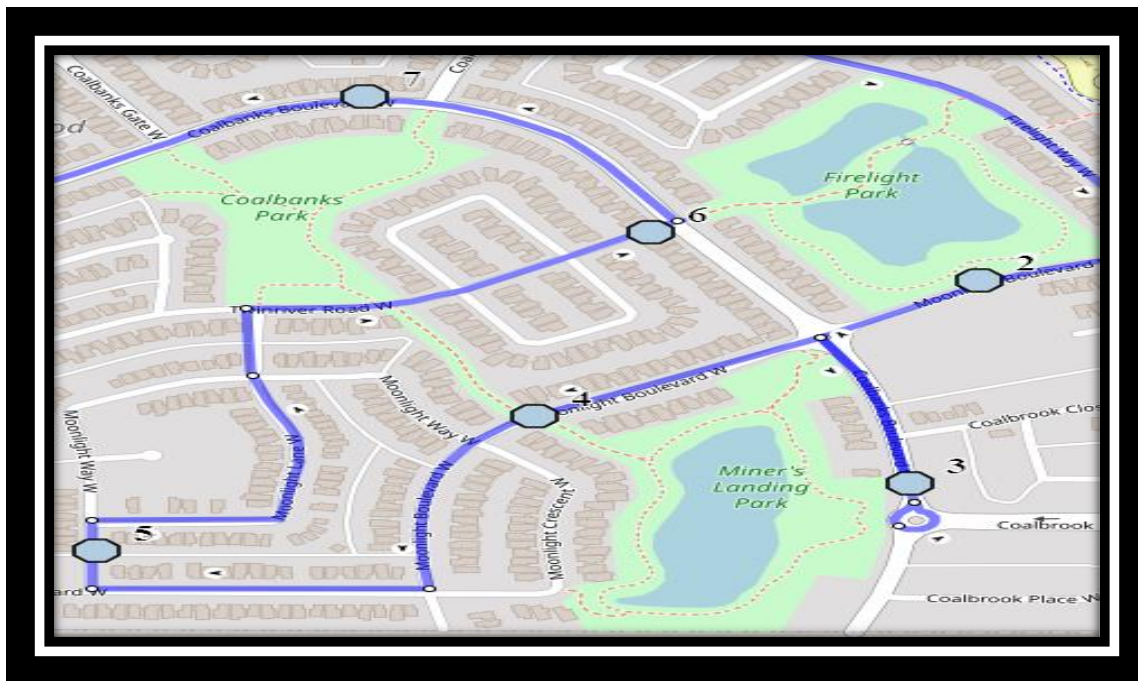

Van Tighem W2

REVISED: September 15, 2024

EFFECTIVE: September 20, 2024

Father Leonard Van Tighem (403)-381-0953

25 Stoney Crescent W, Lethbridge, AB. T1K 6V5

Please arrive 10 minutes before scheduled pick up and drop off times. Times shown may vary due to weather & traffic conditions.
Bus routes and maps are subject to change. For the most up-to-date version, visit www.southland.ca/lethbridge.