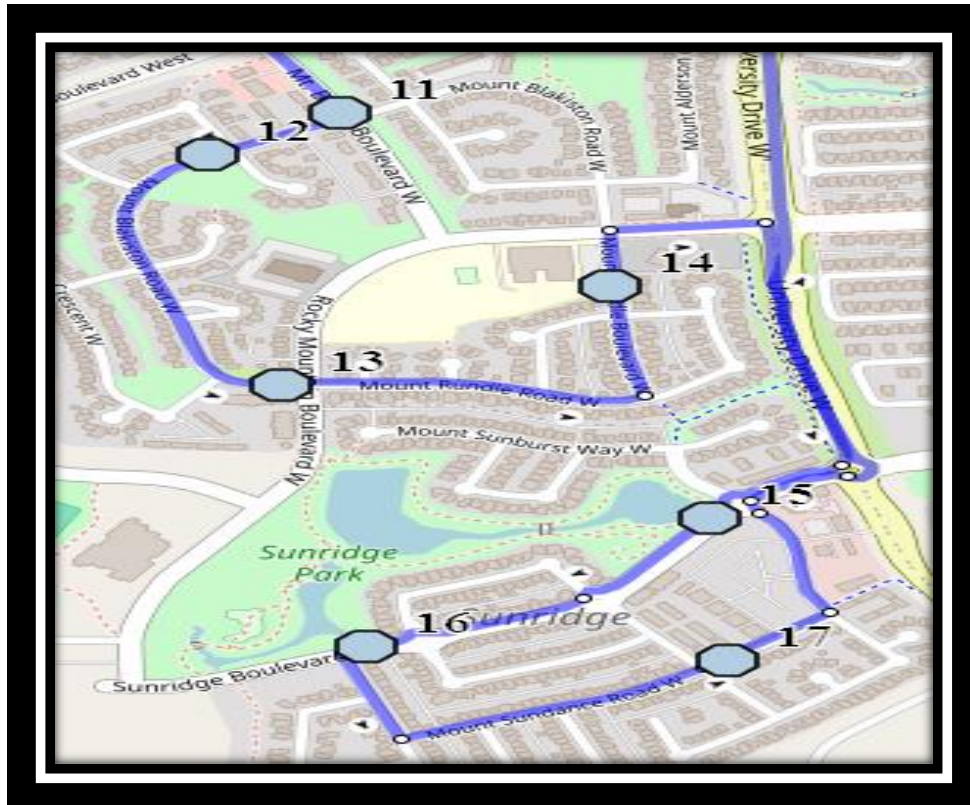

Van Tighem W3

REVISED: August.12,2024

EFFECTIVE: September.3,2024

Father Leonard Van Tighem (403)-381-0953
25 Stoney Crescent W, Lethbridge, AB. T1K 6V5

Please arrive 10 minutes before scheduled pick up and drop off times. Times shown may vary due to weather & traffic conditions.
Bus routes and maps are subject to change. For the most up-to-date version, visit www.southland.ca/lethbridge.