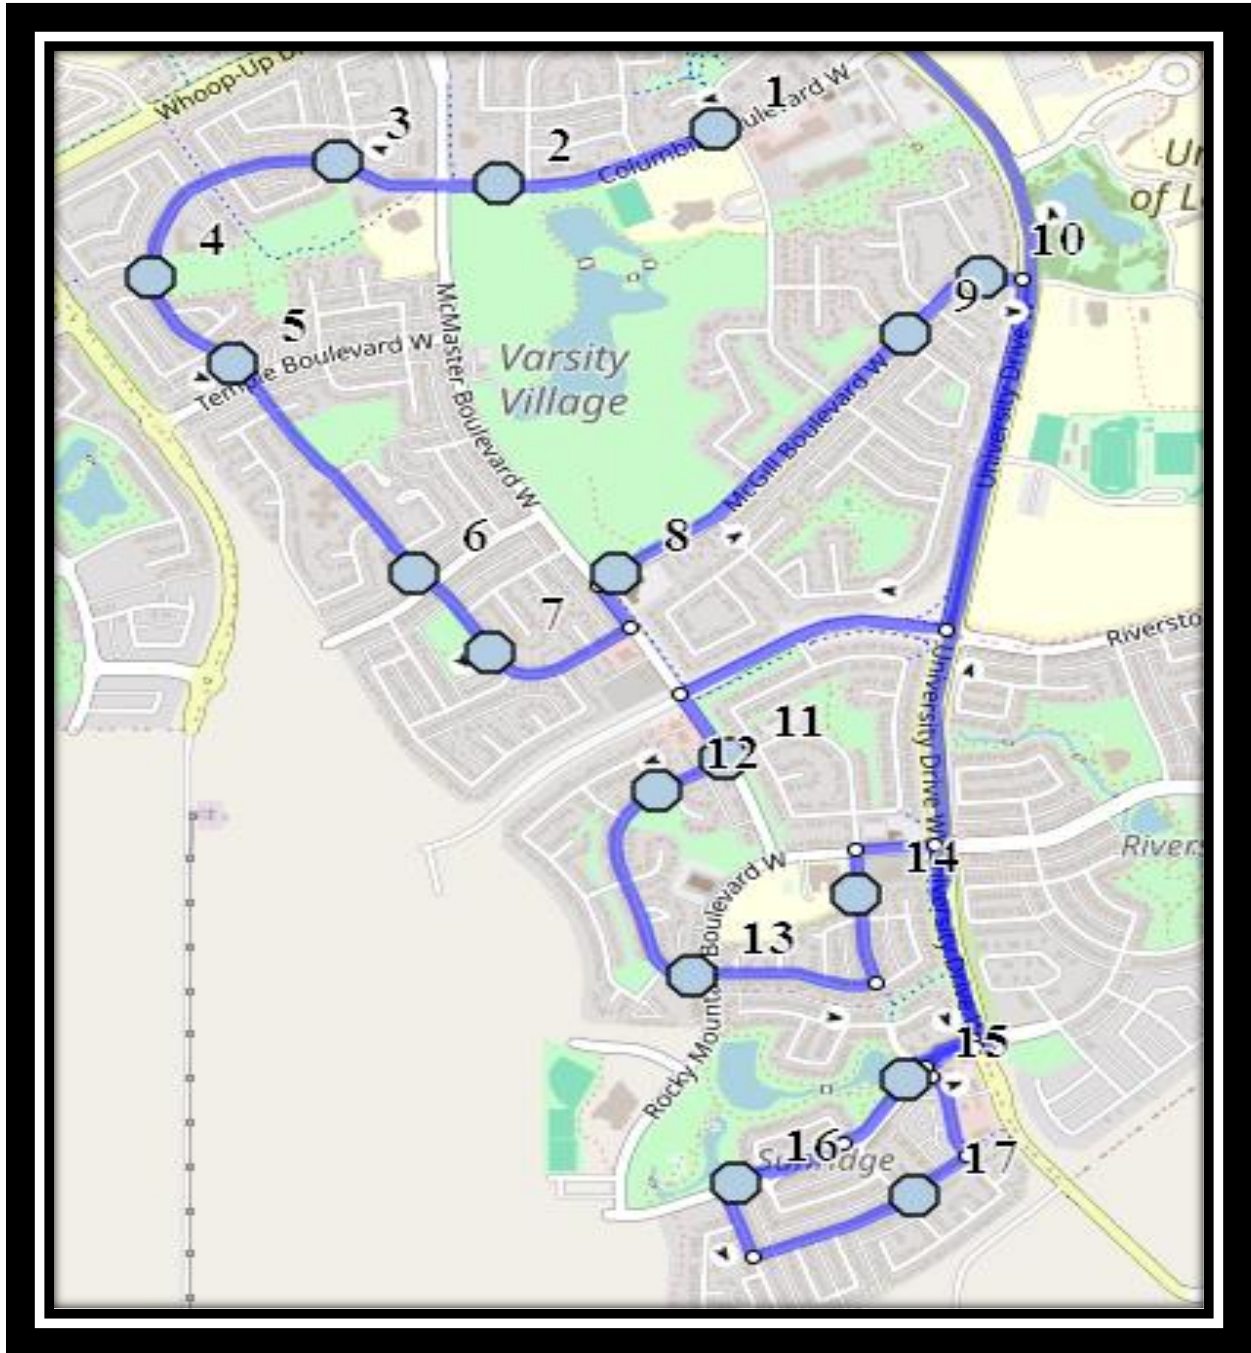

Van Tighem W3

REVISED: August.12,2024

EFFECTIVE: September.3,2024

AM Route / PM is the same way

Father Leonard Van Tighem (403)-381-0953
25 Stoney Crescent W, Lethbridge, AB. T1K 6V5

Please arrive 10 minutes before scheduled pick up and drop off times. Times shown may vary due to weather & traffic conditions.
Bus routes and maps are subject to change. For the most up-to-date version, visit www.southland.ca/lethbridge.