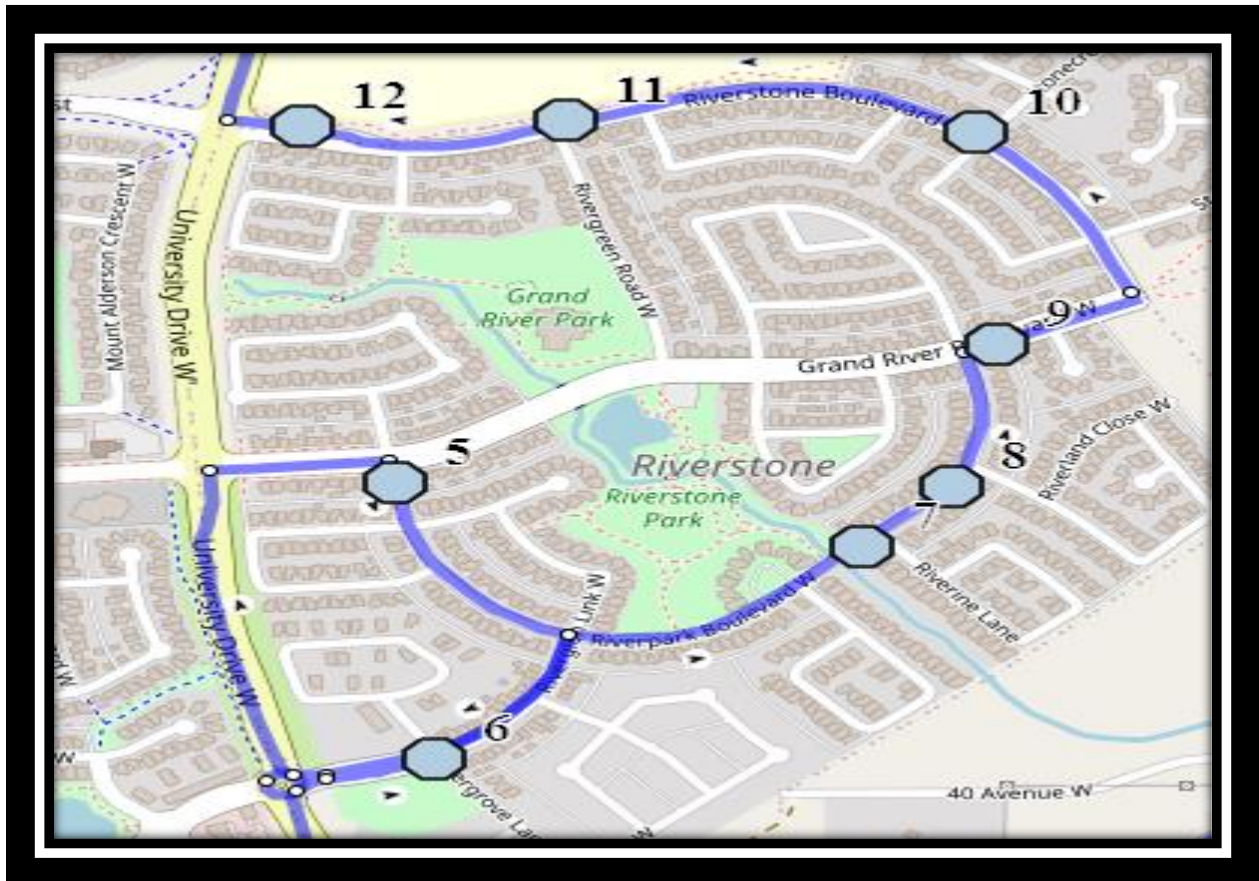

Van Tighem W4

REVISED: September 15, 2024

EFFECTIVE: September 20, 2024

Father Leonard Van Tighem (403)-381-0953
25 Stoney Crescent W, Lethbridge, AB. T1K 6V5

Please arrive 10 minutes before scheduled pick up and drop off times. Times shown may vary due to weather & traffic conditions.
Bus routes and maps are subject to change. For the most up-to-date version, visit www.southland.ca/lethbridge.