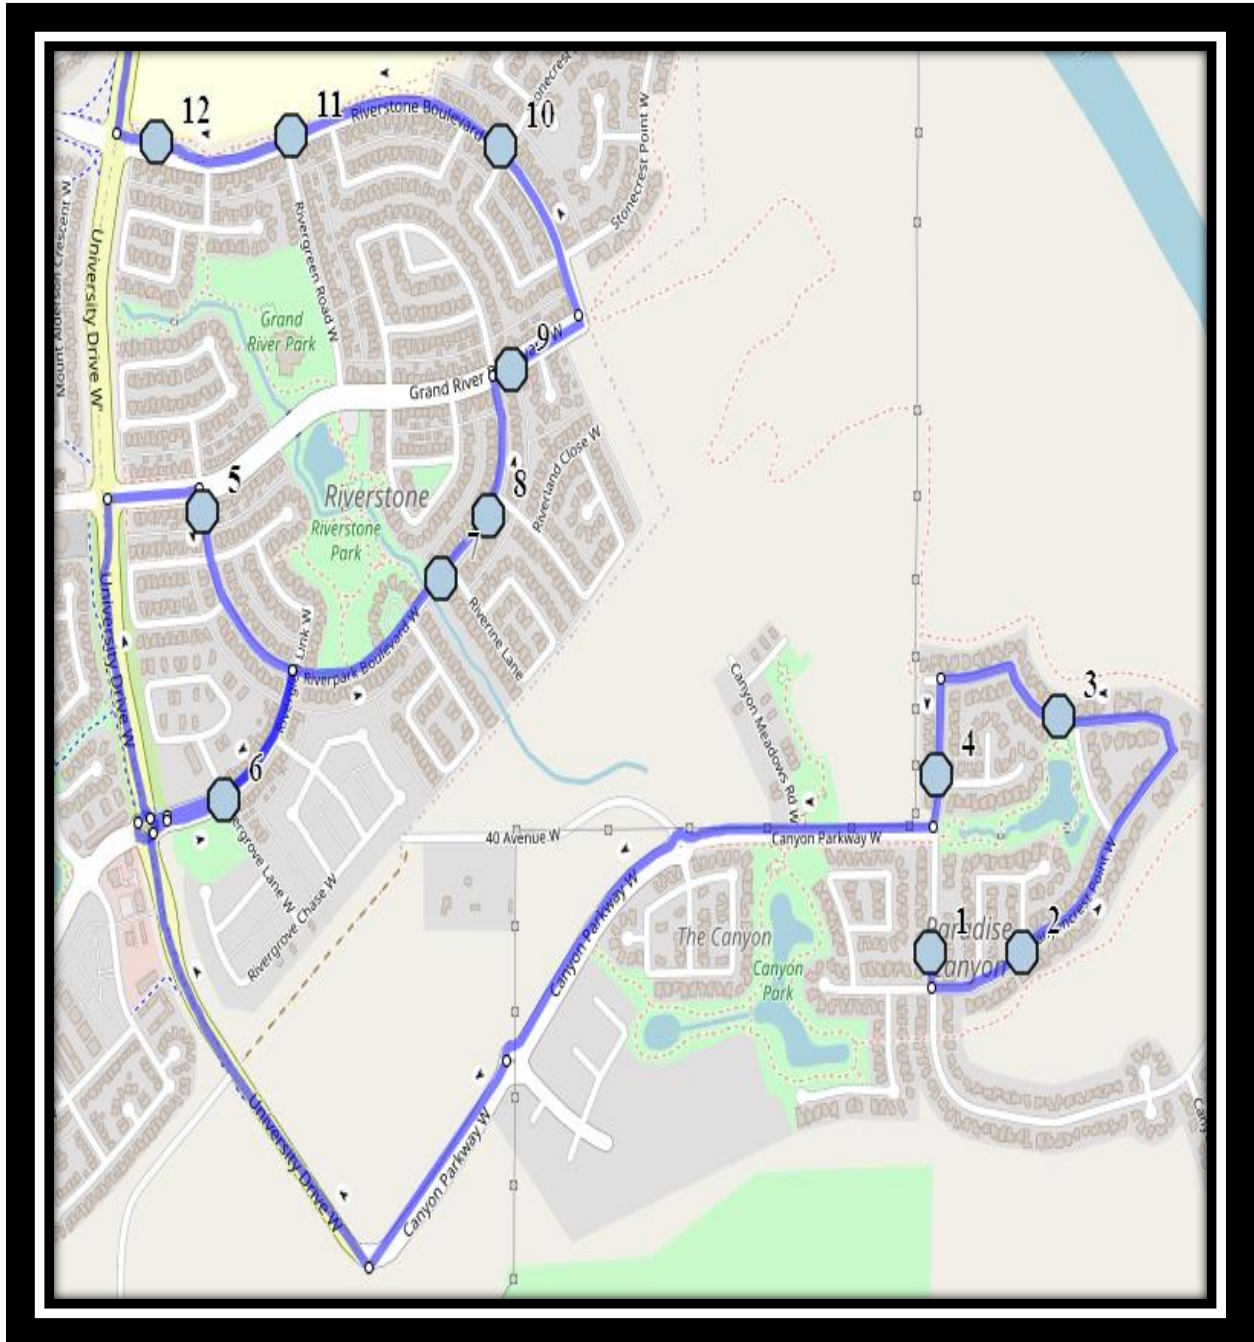

Van Tighem W4

REVISED: September 15, 2024

EFFECTIVE: September 20, 2024

AM Route / PM same way

Father Leonard Van Tighem (403)-381-0953
25 Stoney Crescent W, Lethbridge, AB. T1K 6V5

Please arrive 10 minutes before scheduled pick up and drop off times. Times shown may vary due to weather & traffic conditions.
Bus routes and maps are subject to change. For the most up-to-date version, visit www.southland.ca/lethbridge.