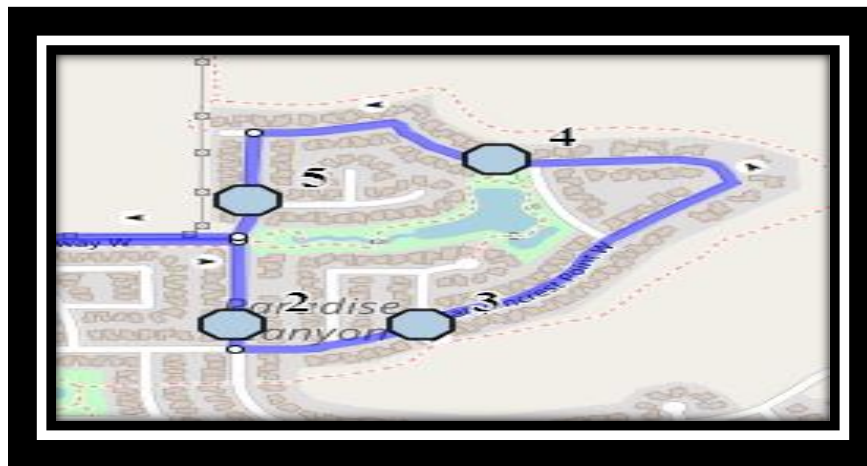

PM Route

Van Tighem W4

REVISED: September 15, 2024

EFFECTIVE: September 20, 2024

Father Leonard Van Tighem (403)-381-0953

25 Stoney Crescent W, Lethbridge, AB. T1K 6V5

Please arrive 10 minutes before scheduled pick up and drop off times. Times shown may vary due to weather & traffic conditions.
Bus routes and maps are subject to change. For the most up-to-date version, visit www.southland.ca/lethbridge.