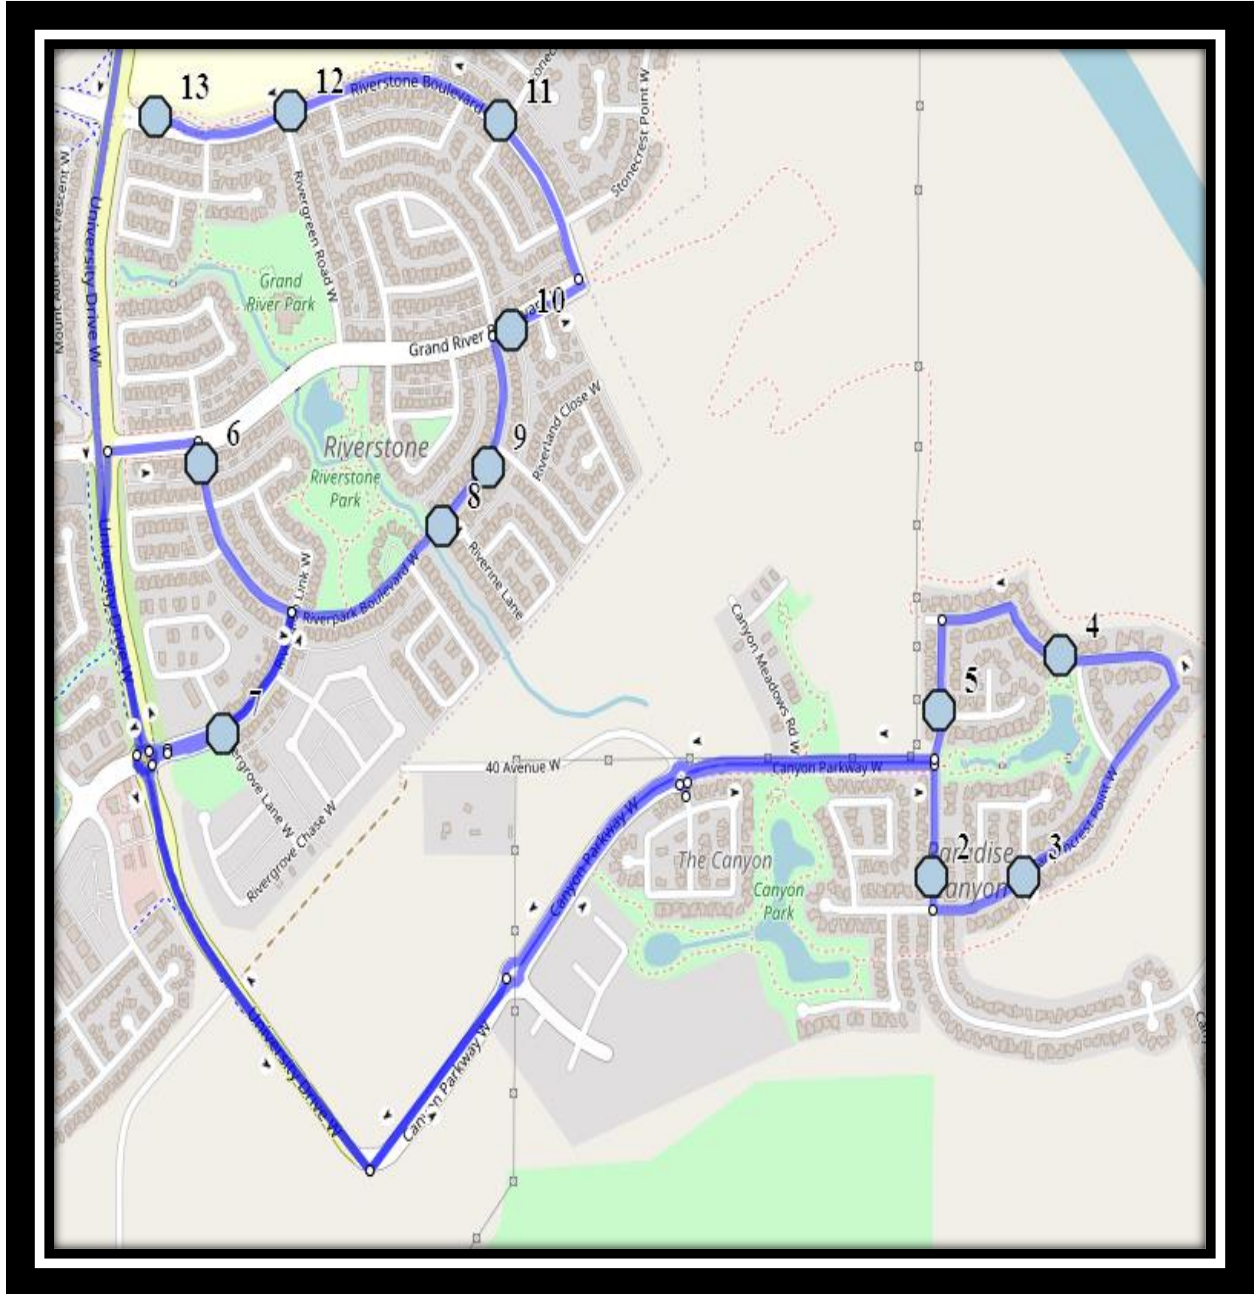

Van Tighem W4

REVISED: September 15, 2024

EFFECTIVE: September 20, 2024

PM Route

Father Leonard Van Tighem (403)-381-0953
25 Stoney Crescent W, Lethbridge, AB. T1K 6V5

Please arrive 10 minutes before scheduled pick up and drop off times. Times shown may vary due to weather & traffic conditions.
Bus routes and maps are subject to change. For the most up-to-date version, visit www.southland.ca/lethbridge.