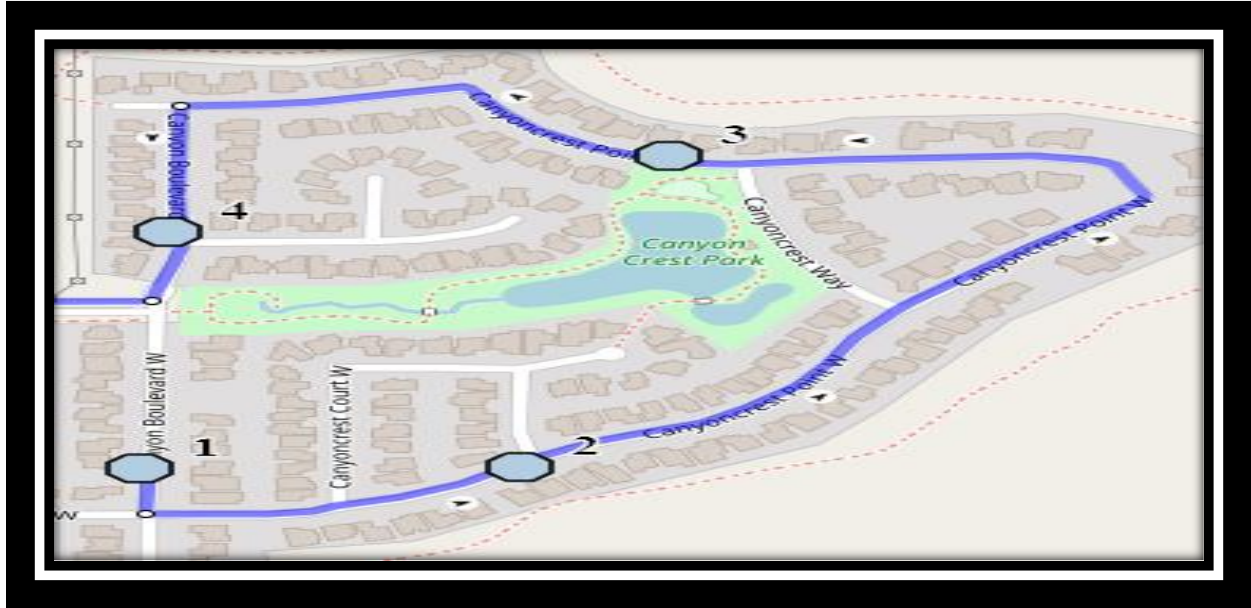

Van Tighem W4

REVISED: September 15, 2024

EFFECTIVE: September 20, 2024

Father Leonard Van Tighem (403)-381-0953
25 Stoney Crescent W, Lethbridge, AB. T1K 6V5

Please arrive 10 minutes before scheduled pick up and drop off times. Times shown may vary due to weather & traffic conditions.
Bus routes and maps are subject to change. For the most up-to-date version, visit www.southland.ca/lethbridge.