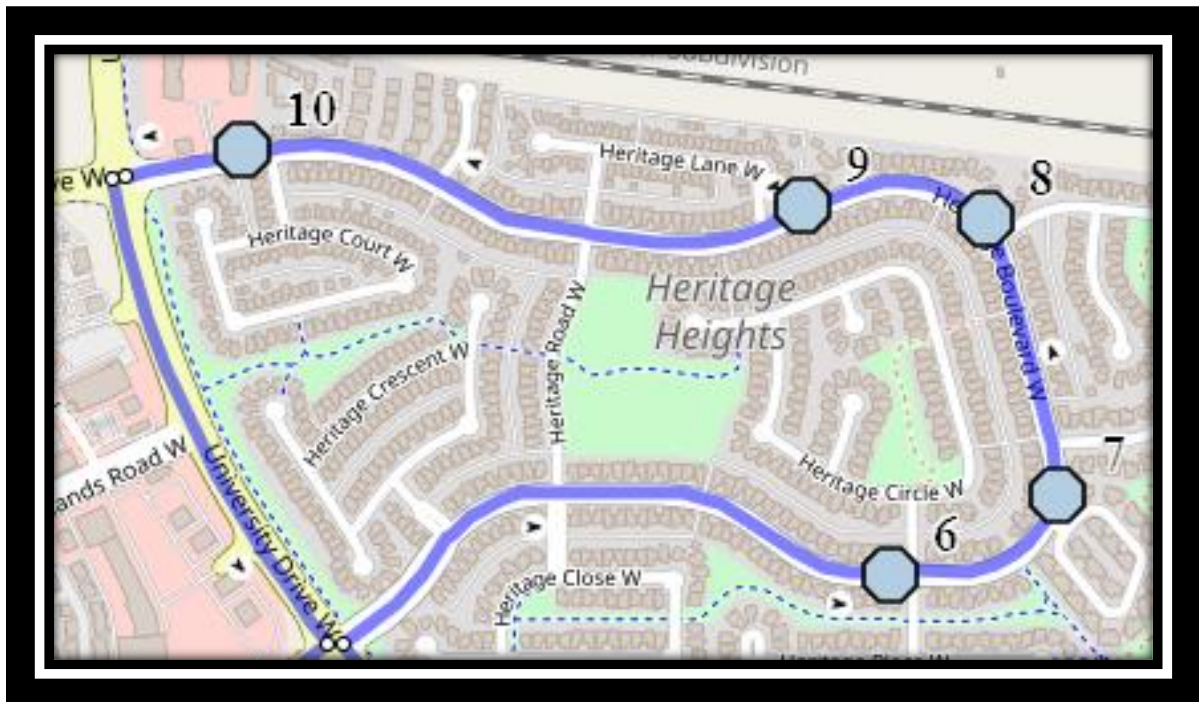

Van Tighem W5

REVISED: September 15, 2024

EFFECTIVE: September 20, 2024

Father Leonard Van Tighem (403)-381-0953

25 Stoney Crescent W, Lethbridge, AB. T1K 6V5

Please arrive 10 minutes before scheduled pick up and drop off times. Times shown may vary due to weather & traffic conditions.

Bus routes and maps are subject to change. For the most up-to-date version, visit www.southland.ca/lethbridge.