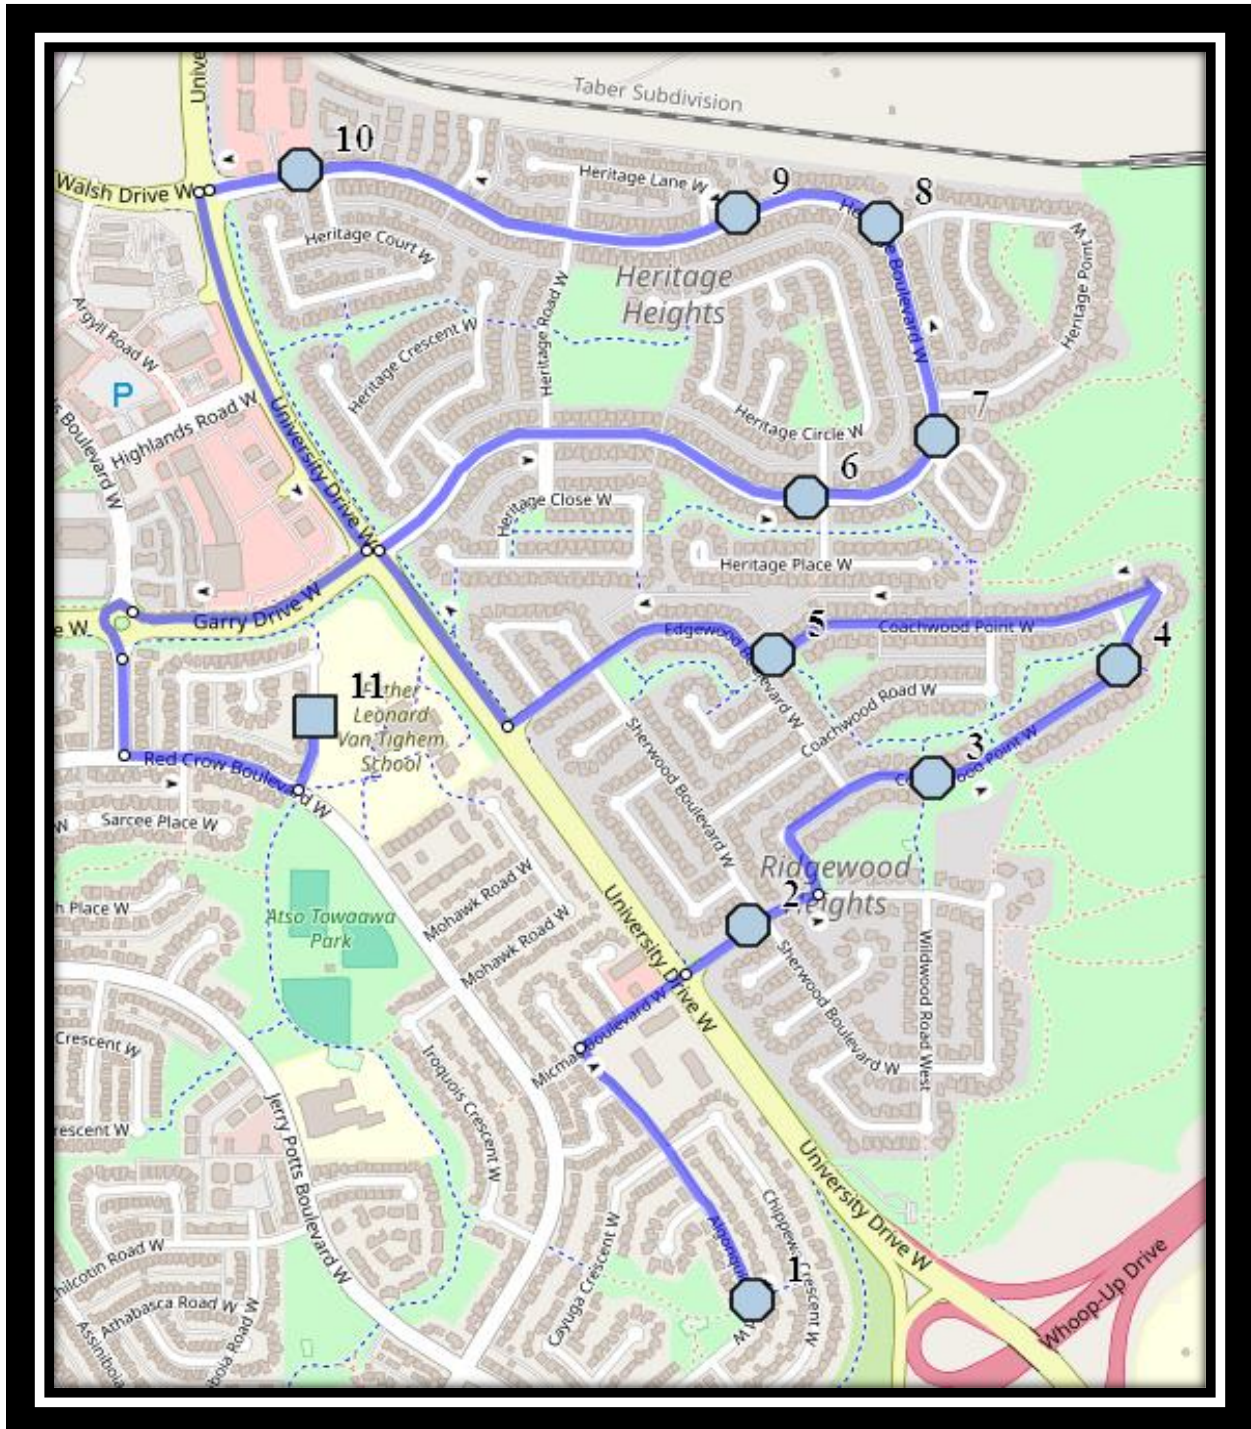

# Van Tighem W5

REVISED: September 15, 2024

EFFECTIVE: September 20, 2024

**AM ROUTE – PM is the same**

**Father Leonard Van Tighem (403)-381-0953**  
**25 Stoney Crescent W, Lethbridge, AB. T1K 6V5**

Please arrive 10 minutes before scheduled pick up and drop off times. Times shown may vary due to weather & traffic conditions.  
Bus routes and maps are subject to change. For the most up-to-date version, visit [www.southland.ca/lethbridge](http://www.southland.ca/lethbridge).

## Friday Early Out

- #1 - 11:30 AM - Father Lenoard Van Tighem - 25 Stoney Cres W
  
- #2 - 11:33 AM - Algonquin Road West - at Playground Zone Ends sign
- #3 - 11:34 AM - Ridgewood Blvd West - west of Sherwood Blvd
- #4 - 11:35 AM - Coachwood Point W Eastbound - east of houses at mailbox
- #5 - 11:35 AM - Coachwood Point W Northbound - at green space pathway
- #6 - 11:36 AM - Coachwood Point W Westbound - east of Edgewood at fire hydrant
- #7 - 11:39 AM - Heritage Blvd W Eastbound - west of Heritage Pl at fire hydrant
- #8 - 11:39 AM - Heritage Blvd W Northbound - north of Heritage Villas access
- #9 - 11:39 AM - Heritage Blvd W Northbound - north of Heritage Pt at mailbox
  
- #10 - 11:40 AM - Heritage Blvd W Westbound - east of Heritage Ln at alley
- #11 - 11:41 AM - Heritage Blvd W Westbound - School Bus Stop Sign

**Father Leonard Van Tighem (403)-381-0953**  
**25 Stoney Crescent W, Lethbridge, AB. T1K 6V5**

Please arrive 10 minutes before scheduled pick up and drop off times. Times shown may vary due to weather & traffic conditions.  
Bus routes and maps are subject to change. For the most up-to-date version, visit [www.southland.ca/lethbridge](http://www.southland.ca/lethbridge).