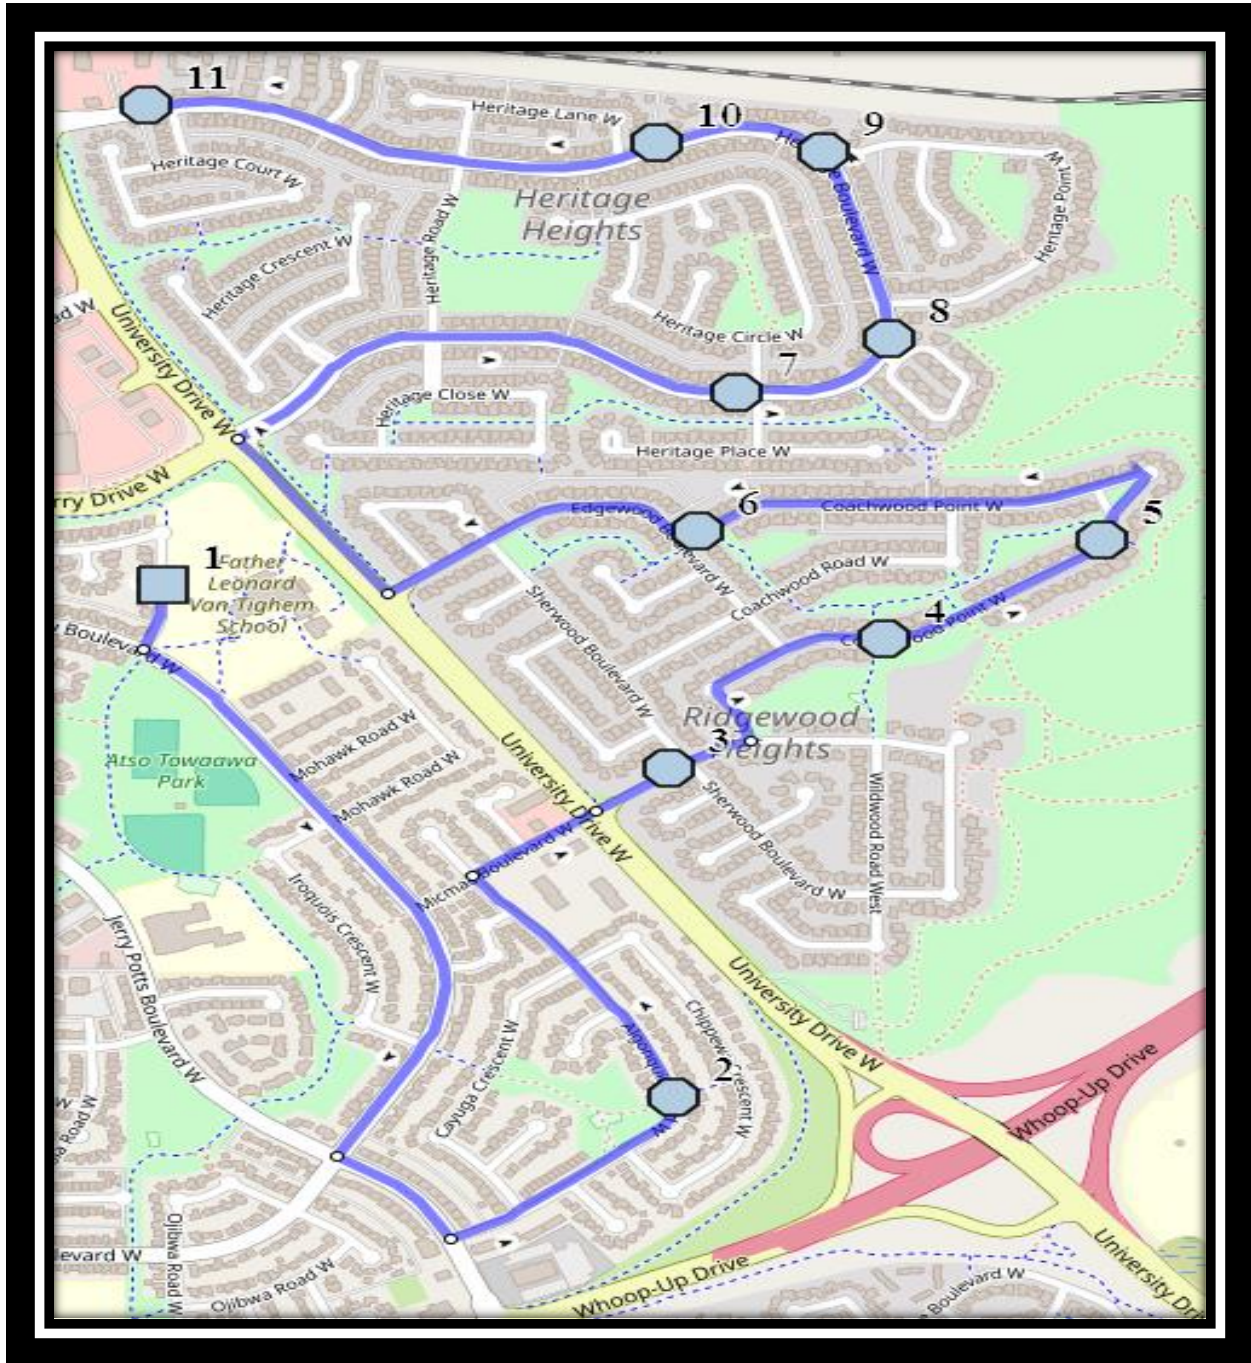

Van Tighem W5

REVISED: September 15, 2024

EFFECTIVE: September 20, 2024

PM Route

Father Leonard Van Tighem (403)-381-0953
25 Stoney Crescent W, Lethbridge, AB. T1K 6V5

Please arrive 10 minutes before scheduled pick up and drop off times. Times shown may vary due to weather & traffic conditions.
Bus routes and maps are subject to change. For the most up-to-date version, visit www.southland.ca/lethbridge.