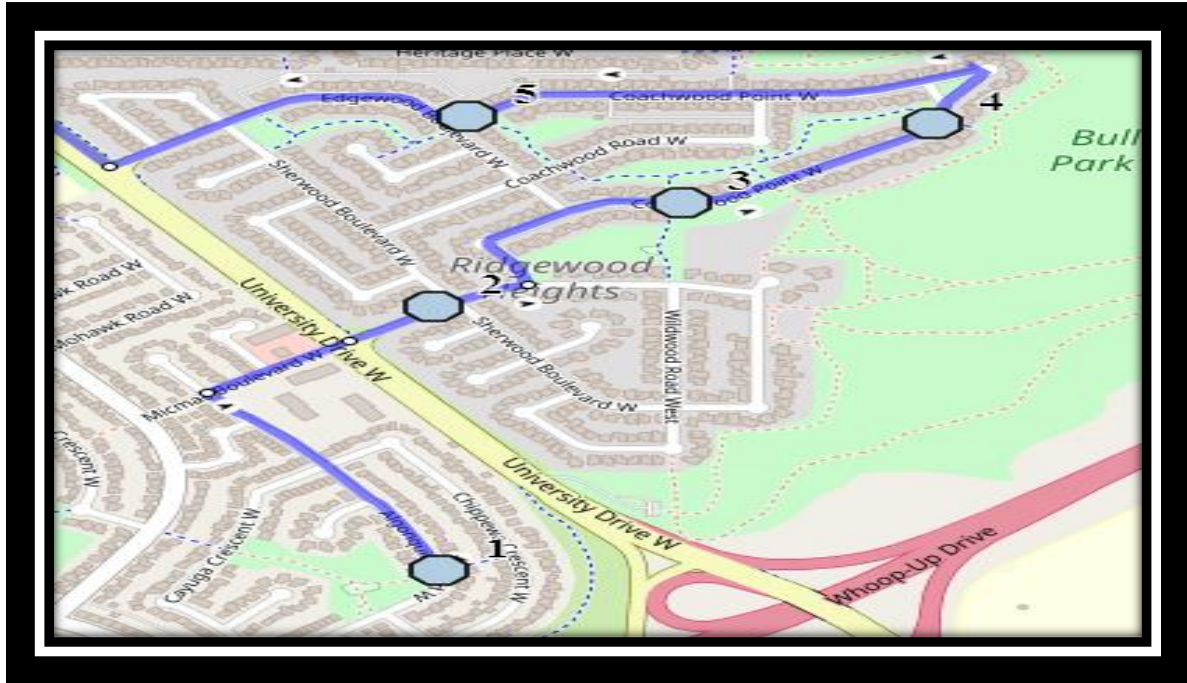

Van Tighem W5

REVISED: September 15, 2024

EFFECTIVE: September 20, 2024

Father Leonard Van Tighem (403)-381-0953

25 Stoney Crescent W, Lethbridge, AB. T1K 6V5

Please arrive 10 minutes before scheduled pick up and drop off times. Times shown may vary due to weather & traffic conditions.

Bus routes and maps are subject to change. For the most up-to-date version, visit www.southland.ca/lethbridge.