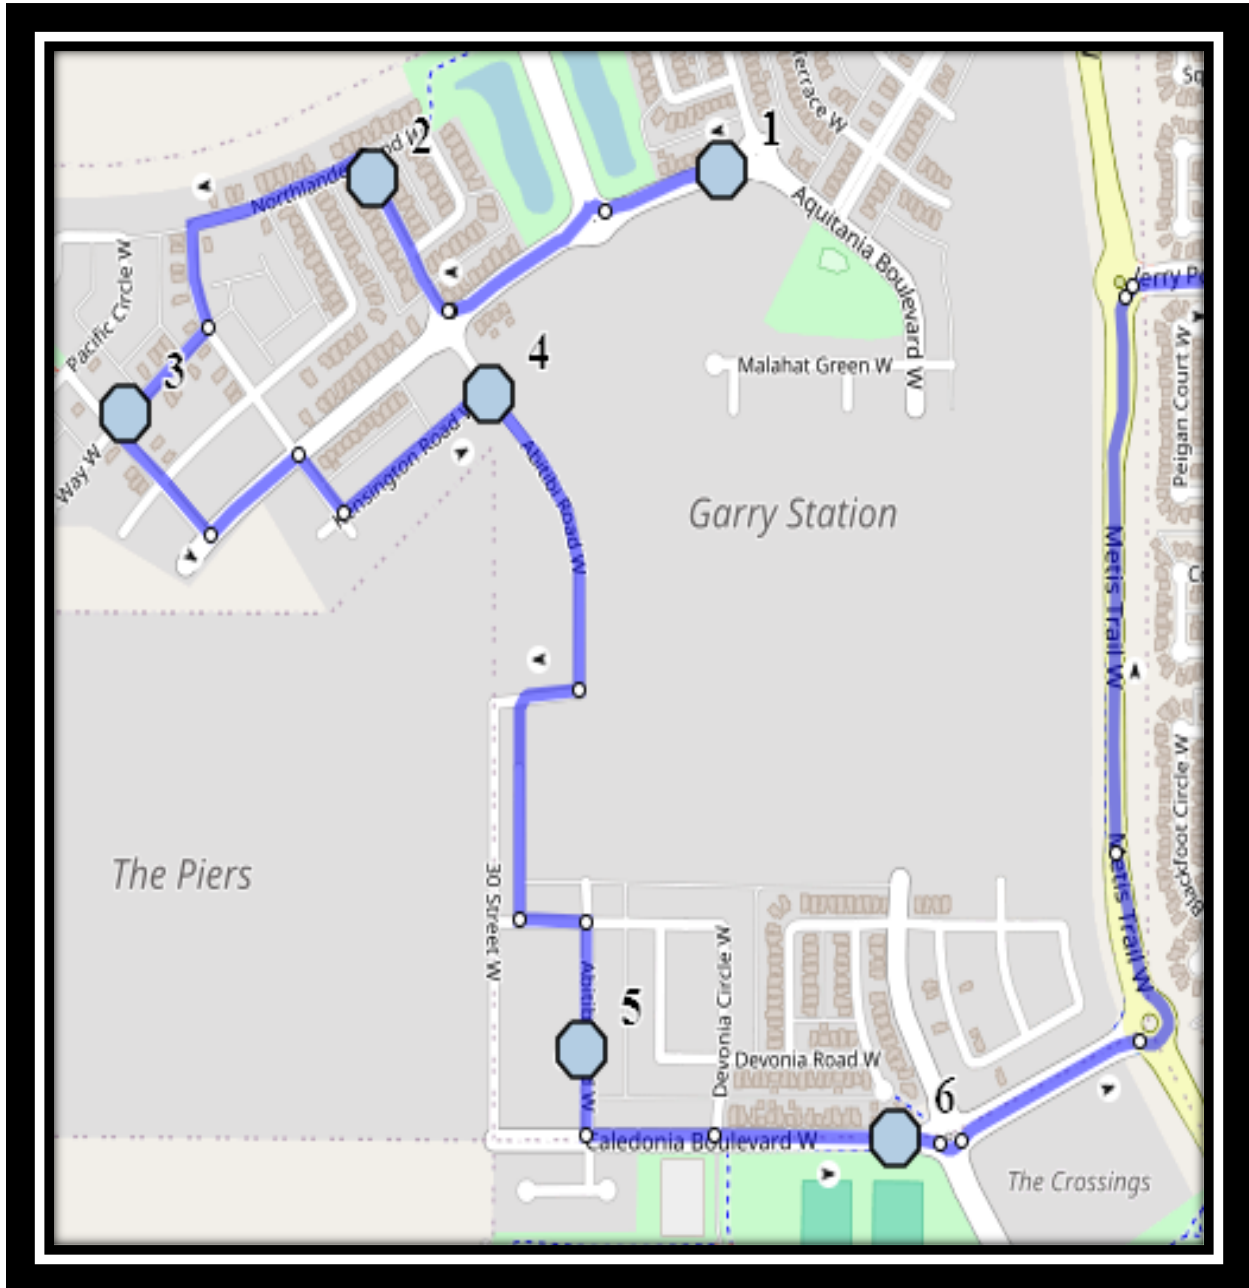

# Van Tighem W6

REVISED: September 15, 2024

EFFECTIVE: September 20, 2024

**AM ROUTE – PM same**

**Father Leonard Van Tighem (403)-381-0953**  
**25 Stoney Crescent W, Lethbridge, AB. T1K 6V5**

Please arrive 10 minutes before scheduled pick up and drop off times. Times shown may vary due to weather & traffic conditions.  
Bus routes and maps are subject to change. For the most up-to-date version, visit [www.southland.ca/lethbridge](http://www.southland.ca/lethbridge).

## Friday Early Out

**#1 - 11:30 AM - Father Lenoard Van Tighem - 25 Stoney Cres W**

**#2 - 11:35 AM - Aquitania Blvd W Eastbound - west of traffic circle**

**#3 - 11:37 AM - Northlander Road West - south of Northlander Bend at power boxes**

**#4 - 11:38 AM - Northlander Lane West Westbound - east of Pacific Landing at the corner**

**#5 - 11:40 AM - Abitibi Rd W - south of Kensington Rd**

**#6 - 11:43 AM - Abitibi Rd W - at the park entrance**

**#7 - 11:43 AM - Caledonia Blvd W - west of Aquitania Blvd**

**Father Leonard Van Tighem (403)-381-0953**  
**25 Stoney Crescent W, Lethbridge, AB. T1K 6V5**

Please arrive 10 minutes before scheduled pick up and drop off times. Times shown may vary due to weather & traffic conditions.  
Bus routes and maps are subject to change. For the most up-to-date version, visit [www.southland.ca/lethbridge](http://www.southland.ca/lethbridge).