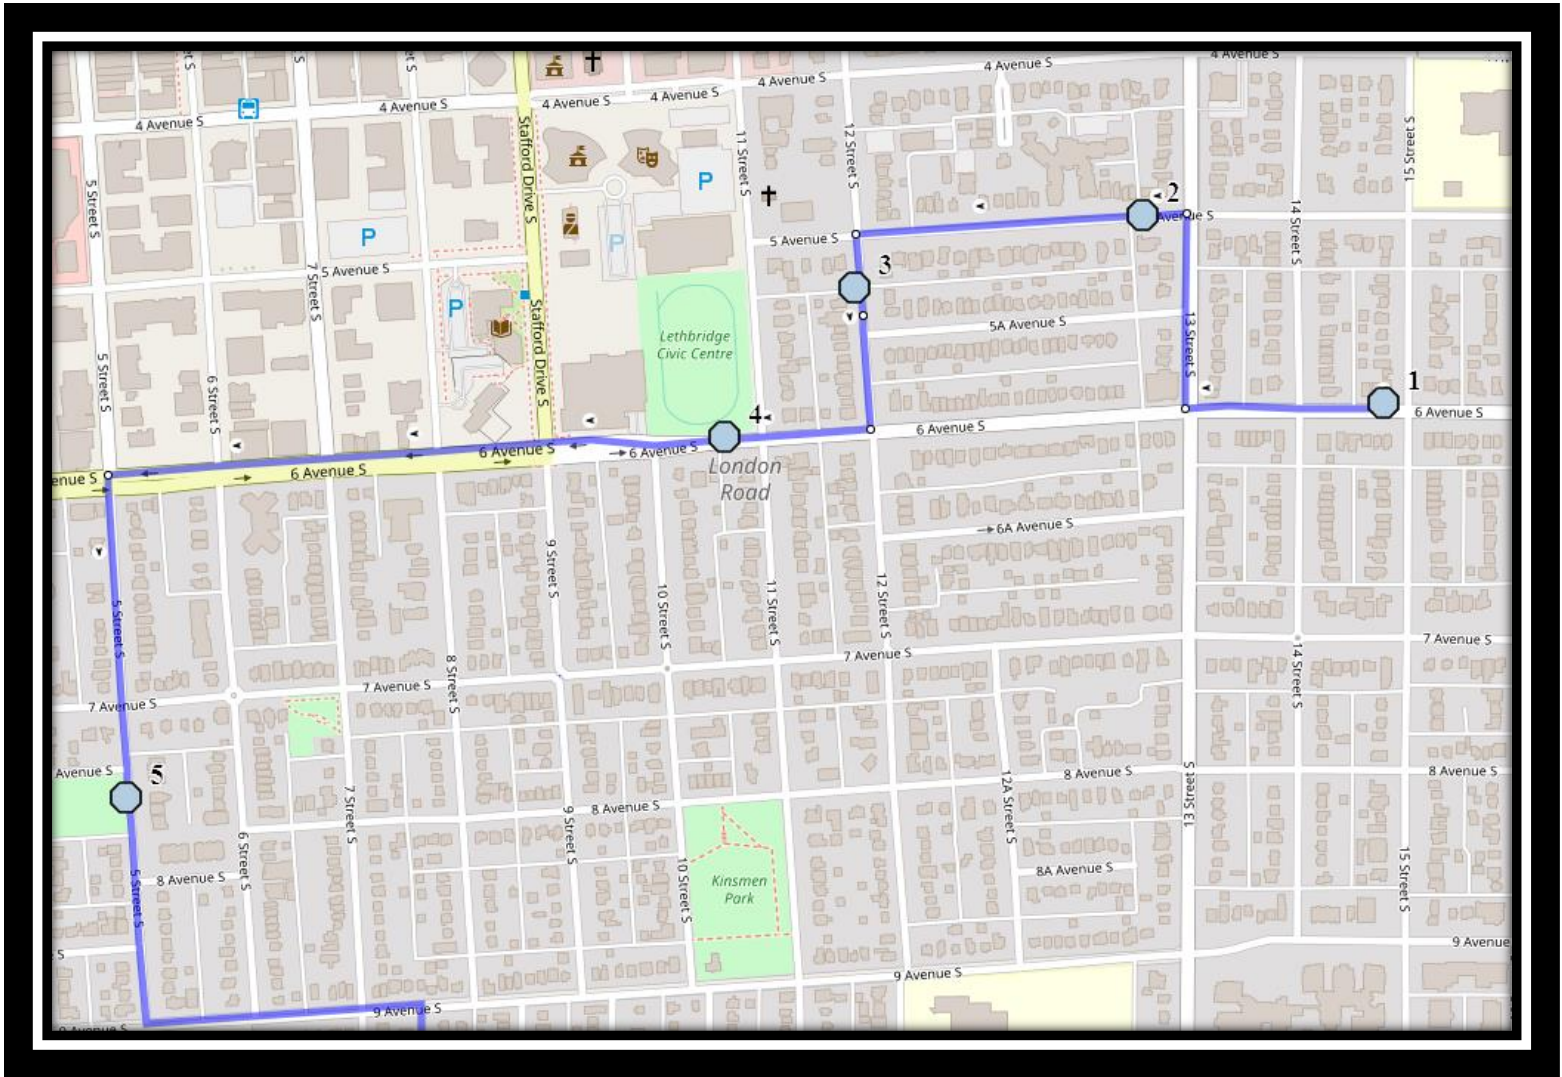

Paterson S2

REVISED: October 25, 2024

EFFECTIVE: October 28, 2024

PM Route in reverse order of AM

Gilbert Paterson Middle School – 2109 12 Ave South – (403) 329-0125

Please arrive 10 minutes before scheduled pick up and drop off times. Times shown may vary due to weather & traffic conditions.

#2 - 7:20 AM - 5 Ave South - west of 13 St S at alley

#3 - 7:21 AM - 12 Street South - south of 5 Ave S at alley

#4 - 7:23 AM - 6 Ave South - west of 11 St S at lamp post

#5 - 7:30 AM - 5 Street South - at Kiwanis Park

Please arrive 10 minutes before scheduled pick up and drop off times. Times shown may vary due to weather & traffic conditions.

Bus routes and maps are subject to change. For the most up-to-date version, visit www.southland.ca/lethbridge.

#2 - 12:00 PM - 5 Street South - at Kiwanis Park

#3 - 12:05 PM - 6 Ave South - east of 10 St S before alley

#4 - 12:10 PM - 12 Street South - south of 5 Ave at alley

#5 - 12:11 PM - 5 Ave South - west of 13 Street at alley