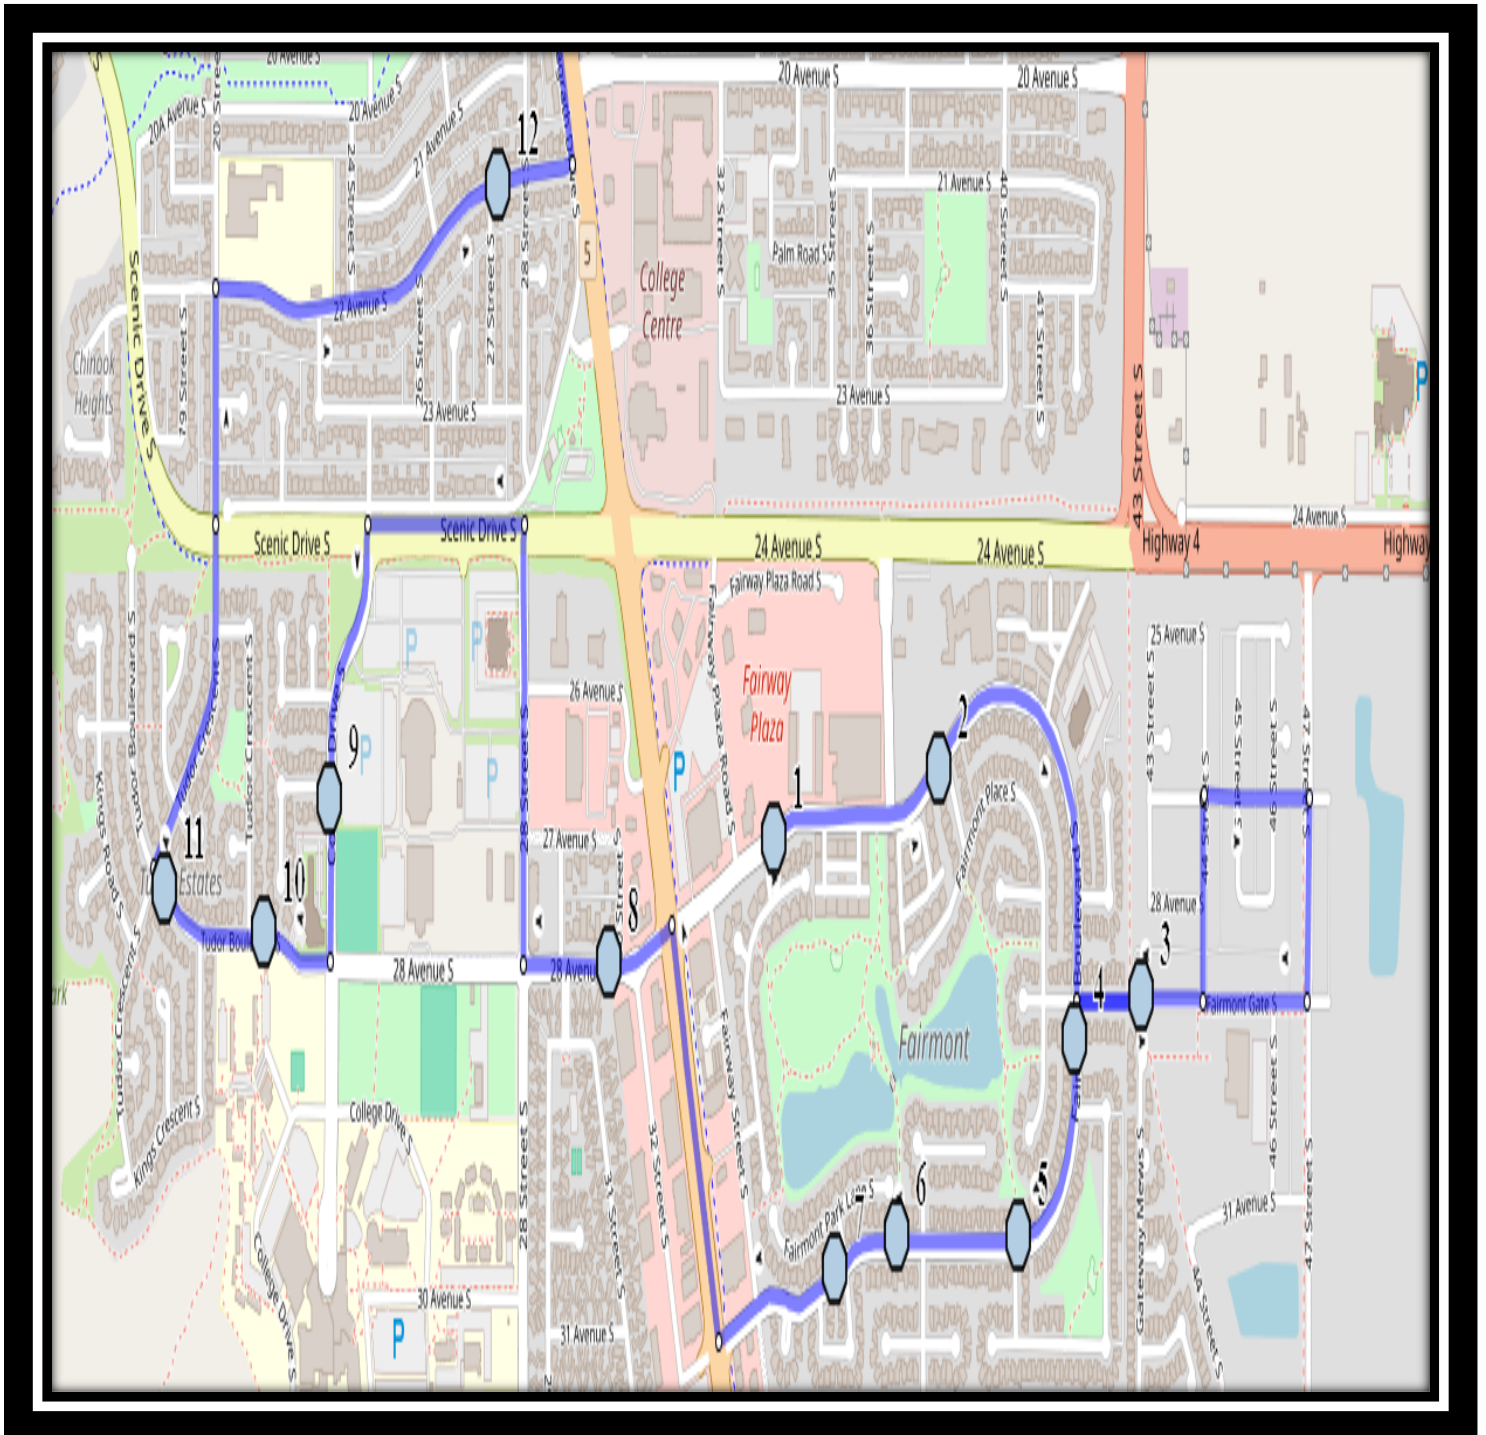

Paterson S3

REVISED: September.30,24

EFFECTIVE: October.3,2024

PM Route Same as AM

Gilbert Paterson Middle School – 2109 12 Ave South – (403) 329-0125

Please arrive 10 minutes before scheduled pick up and drop off times. Times shown may vary due to weather & traffic conditions.
Bus routes and maps are subject to change. For the most up-to-date version, visit www.southland.ca/lethbridge.