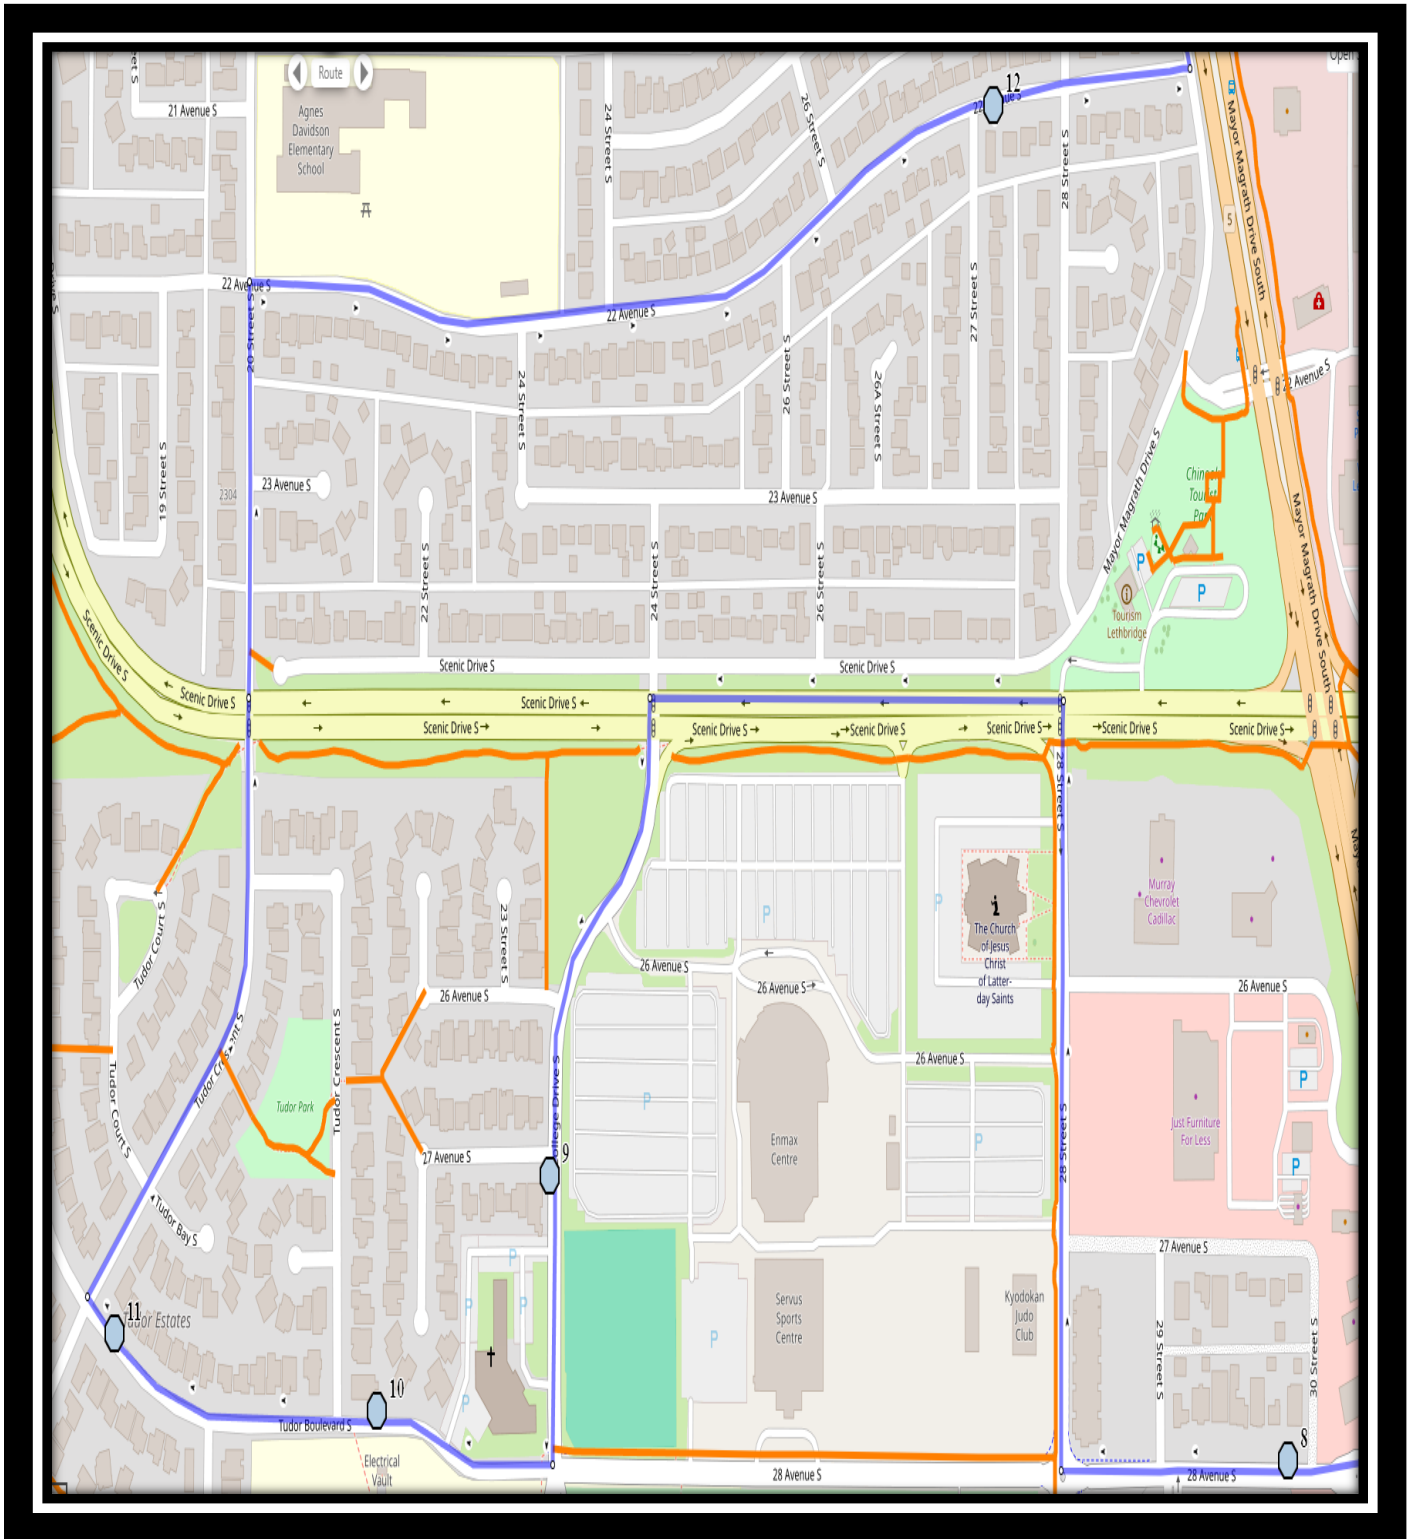

Paterson S3

REVISED: September.30,24

EFFECTIVE: October.3,2024

Gilbert Paterson Middle School – 2109 12 Ave South – (403) 329-0125

Please arrive 10 minutes before scheduled pick up and drop off times. Times shown may vary due to weather & traffic conditions.

Bus routes and maps are subject to change. For the most up-to-date version, visit www.southland.ca/lethbridge.