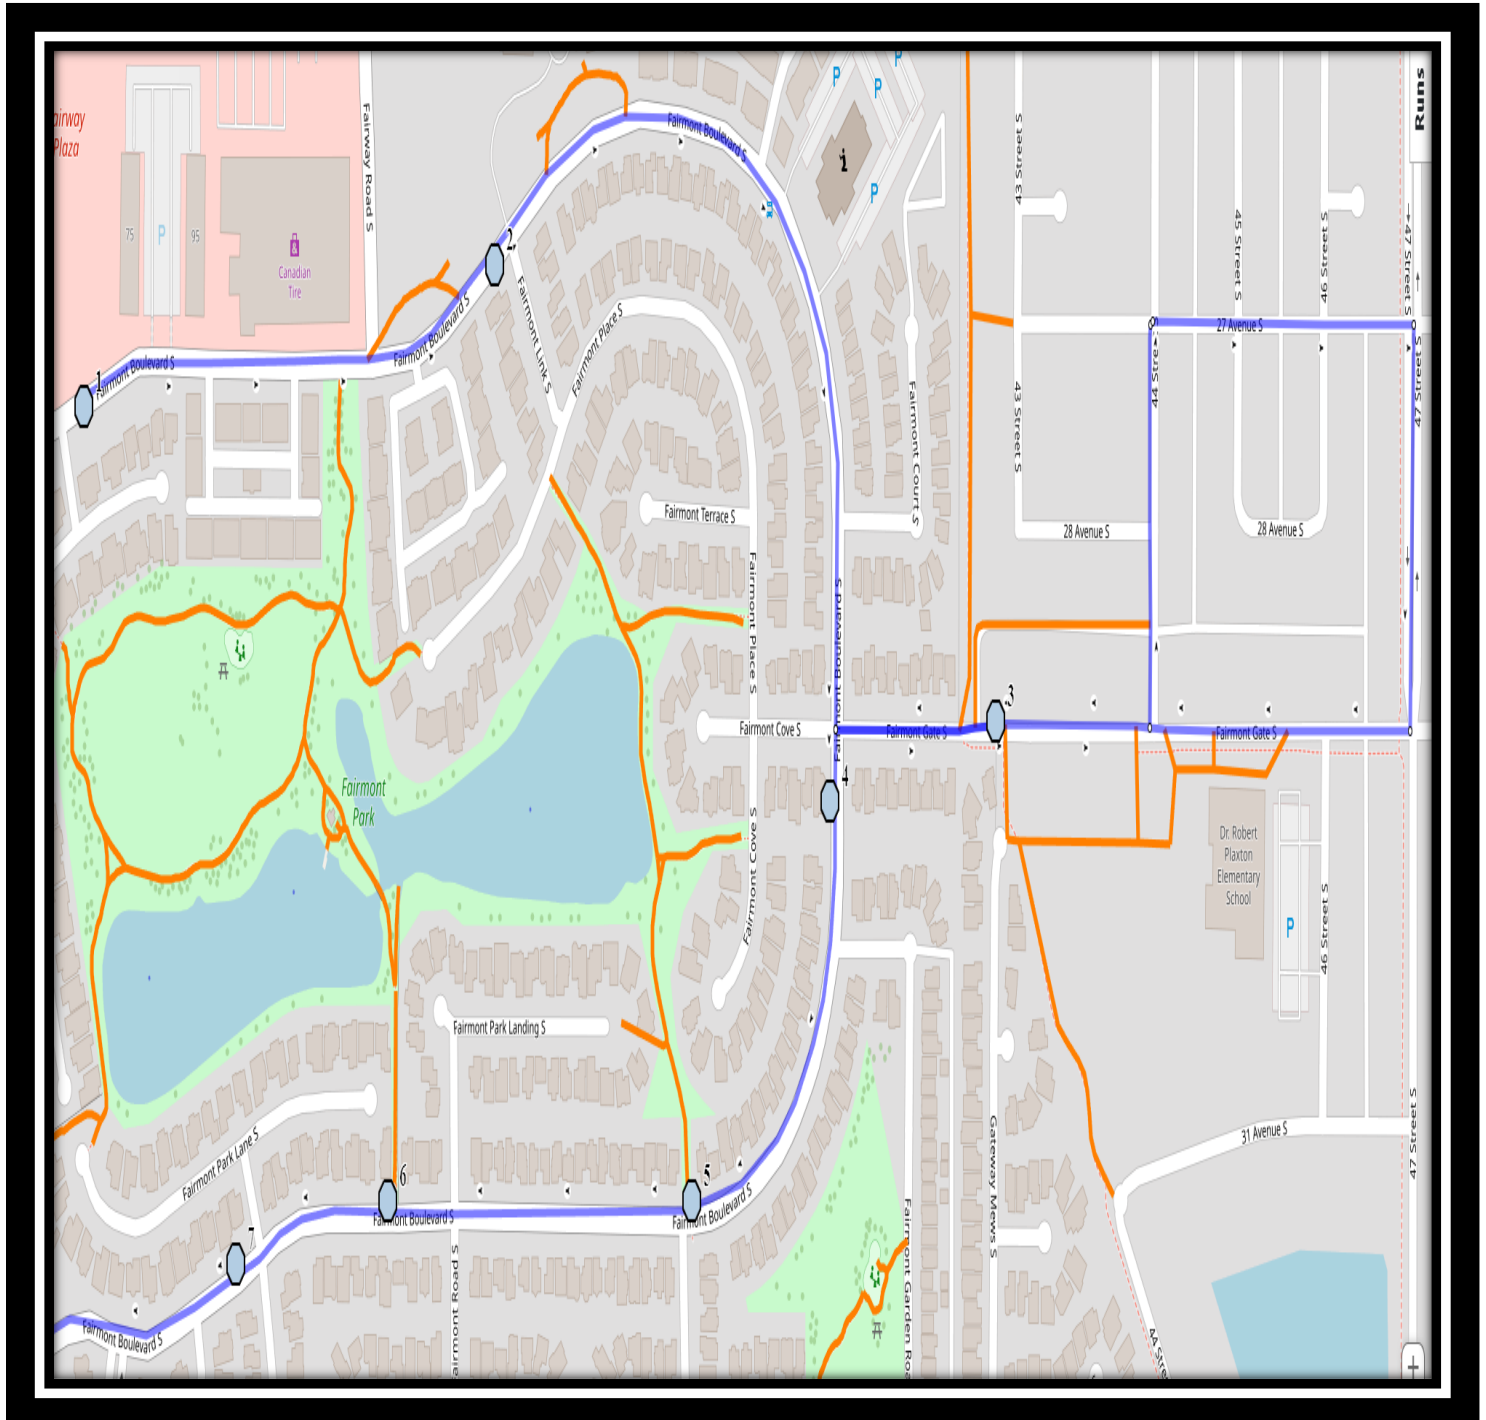

Paterson S3

REVISED: September.30,24

EFFECTIVE: October.3,2024

Gilbert Paterson Middle School – 2109 12 Ave South – (403) 329-0125

Please arrive 10 minutes before scheduled pick up and drop off times. Times shown may vary due to weather & traffic conditions.

Bus routes and maps are subject to change. For the most up-to-date version, visit www.southland.ca/lethbridge.