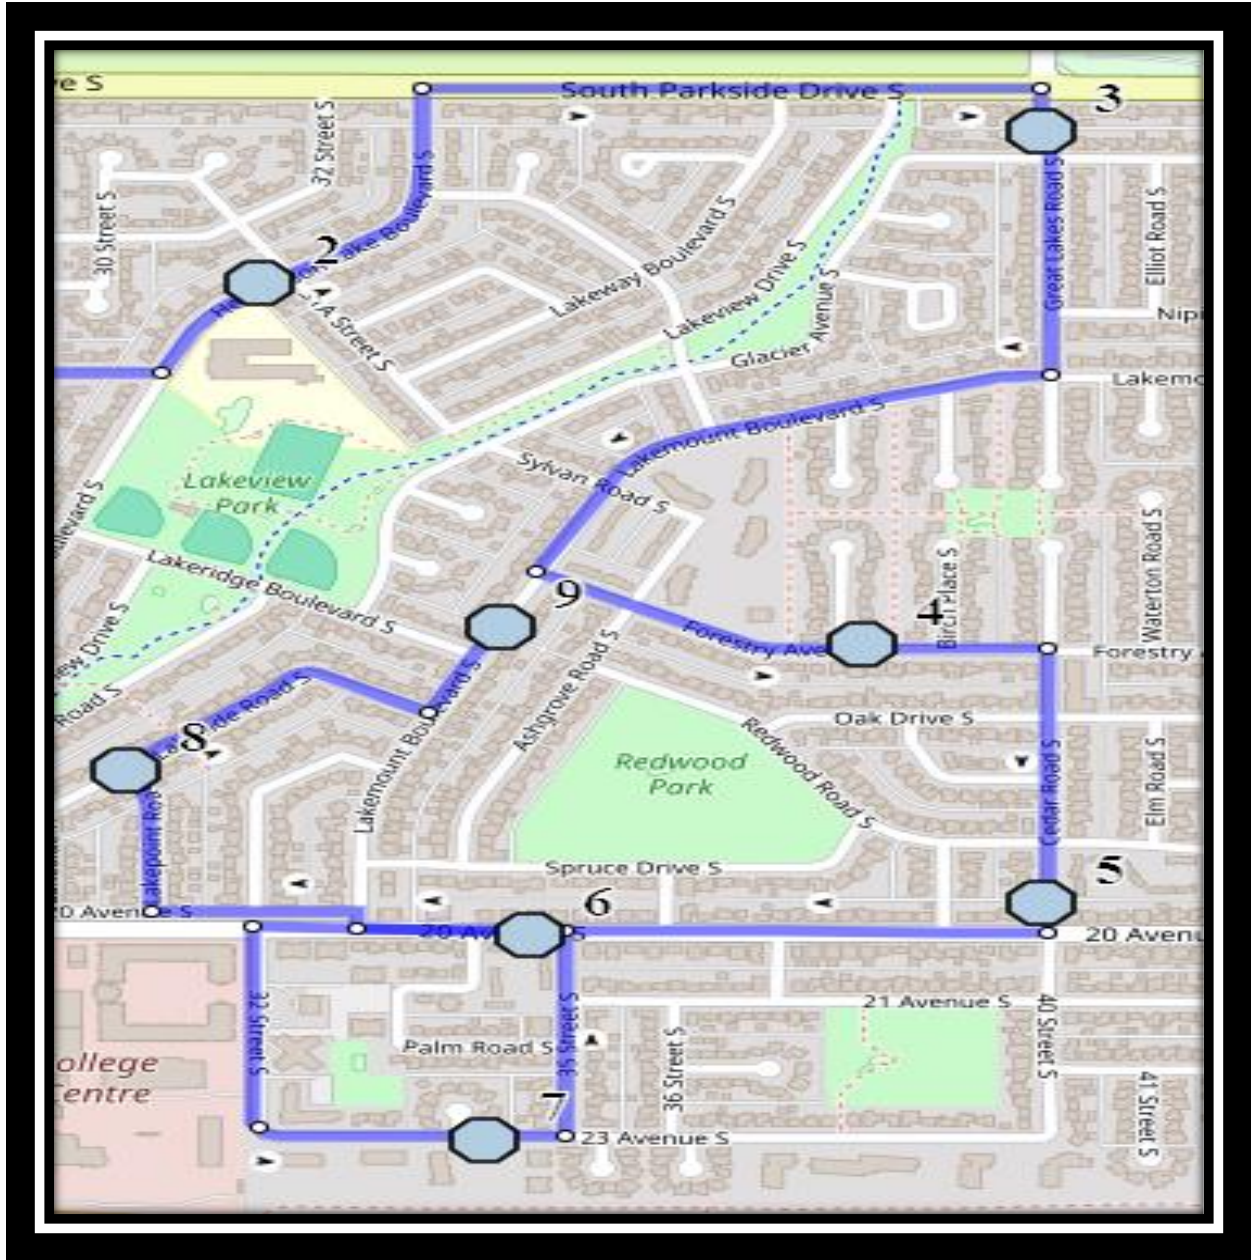

Assumption S3

REVISED: September.30,2024

EFFECTIVE: October.3,2024

PM Route

Our Lady of Assumption – 2219 14 Ave South – (403) 327-5028

Please arrive 10 minutes before scheduled pick up and drop off times. Times shown may vary due to weather & traffic conditions. Bus routes and maps are subject to change. For the most up-to-date version, visit www.southland.ca/lethbridge.