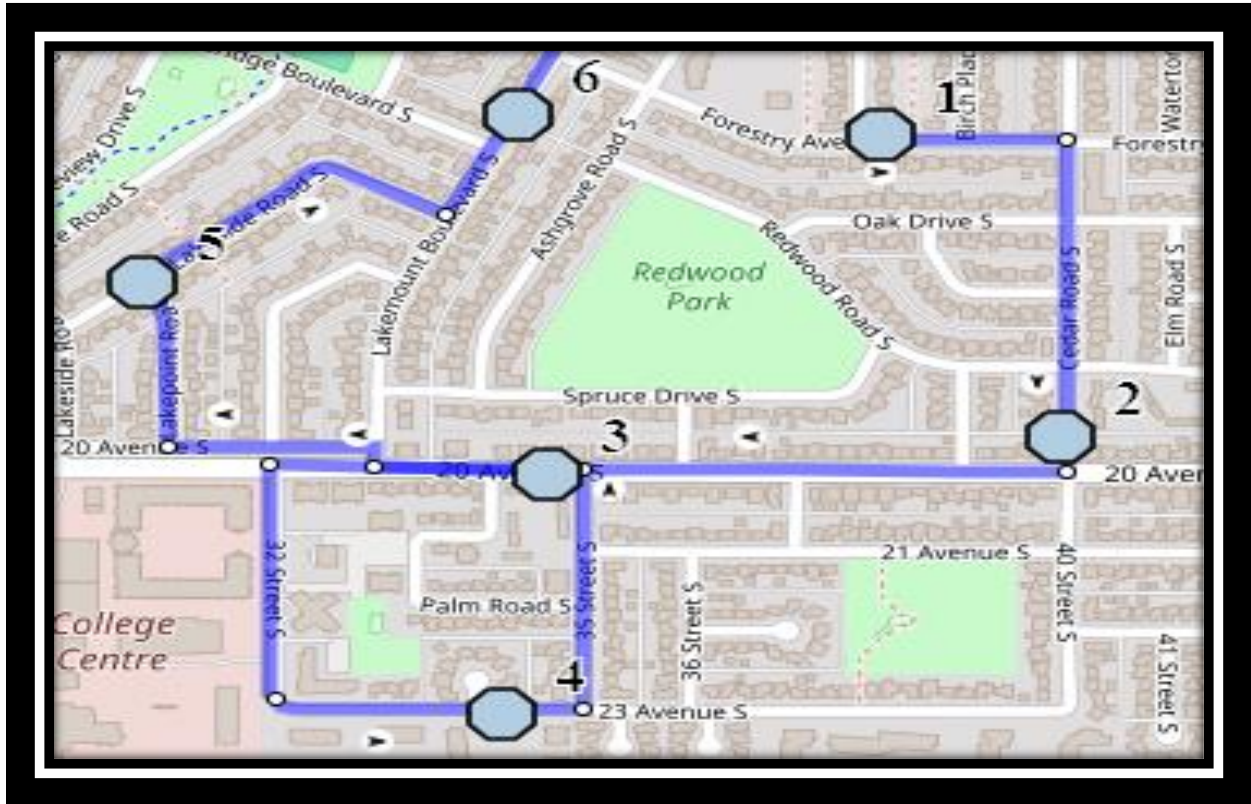

Assumption S3

REVISED: September.30,2024

EFFECTIVE: October.3,2024

Our Lady of Assumption – 2219 14 Ave South – (403) 327-5028

Please arrive 10 minutes before scheduled pick up and drop off times. Times shown may vary due to weather & traffic conditions. Bus routes and maps are subject to change. For the most up-to-date version, visit www.southland.ca/lethbridge.