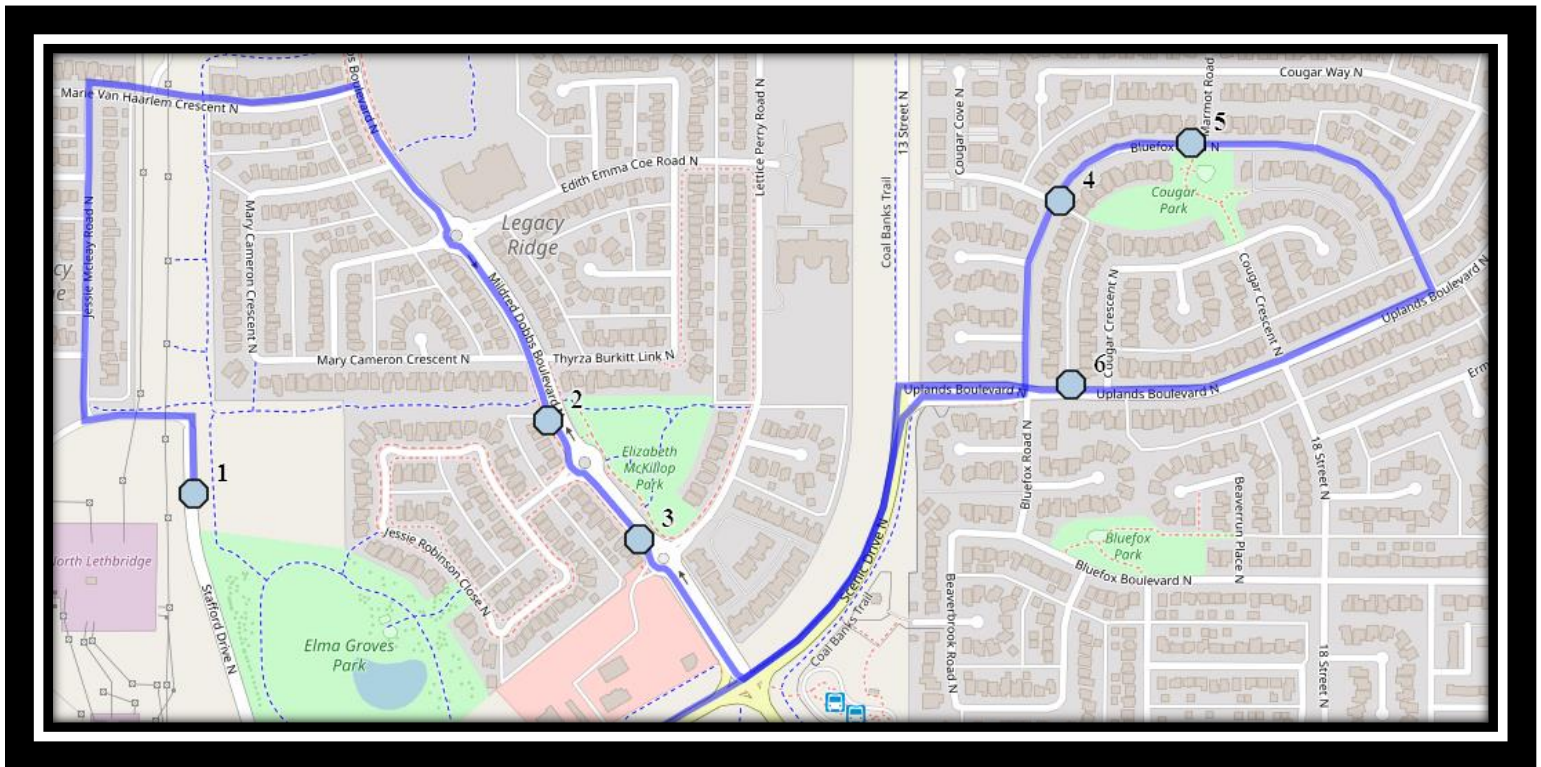

CFM N7

REVISED: October 4,2024

EFFECTIVE: October 7,2024

PM Route Same Direction as AM

Catholic Central High East – 405 18 Street South – (403) 327-4596

St. Francis Middle School – 333 18 Street South – (403) 327-3402

Ecole St. Mary’s – 422 20 Street South – (403) 327-3098

Please arrive 10 minutes before scheduled pick up and drop off times. Times shown may vary due to weather & traffic conditions.
Bus routes and maps are subject to change. For the most up-to-date version, visit www.southland.ca/lethbridge.