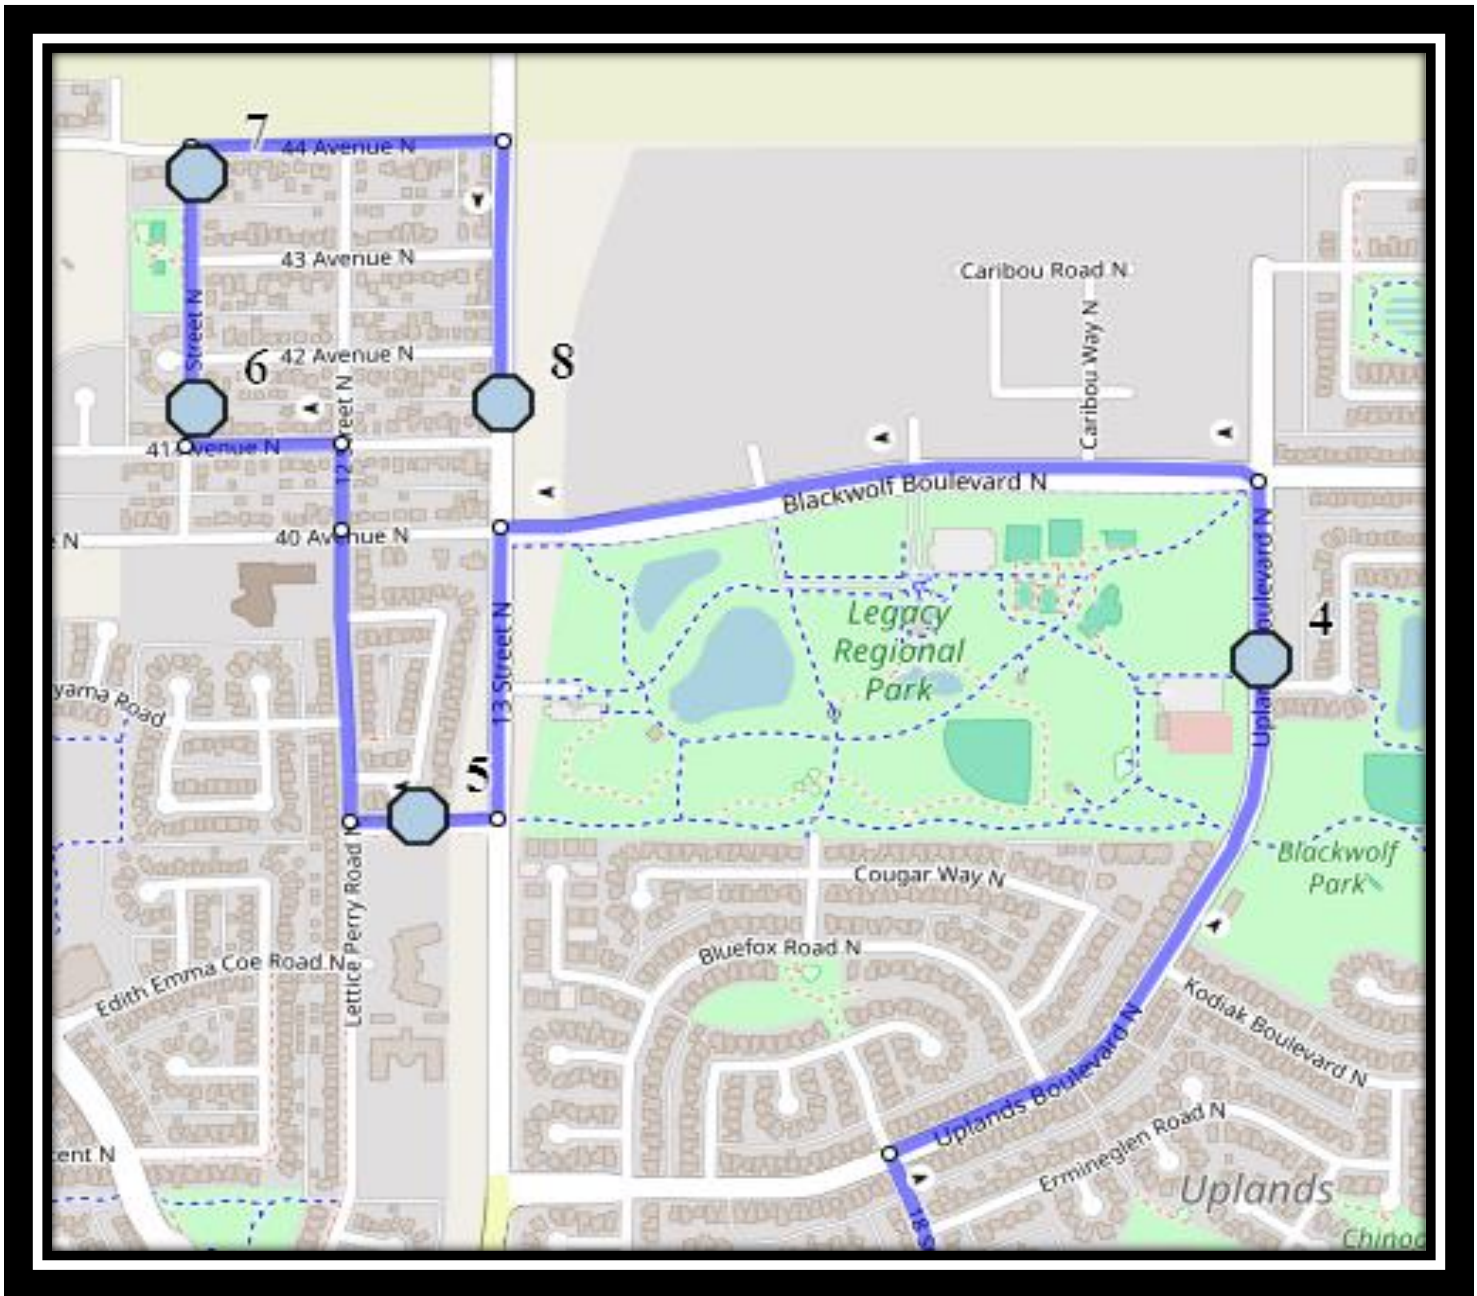

CFM N8

REVISED: September.30/24

EFFECTIVE: October.3,2024

PM Route

Catholic Central High East – 405 18 Street South – (403) 327-4596

St. Francis Middle School – 333 18 Street South – (403) 327-3402

Ecole St. Mary's – 422 20 Street South – (403) 327-3098

Please arrive 10 minutes before scheduled pick up and drop off times. Times shown may vary due to weather & traffic conditions.
Bus routes and maps are subject to change. For the most up-to-date version, visit www.southland.ca/lethbridge.