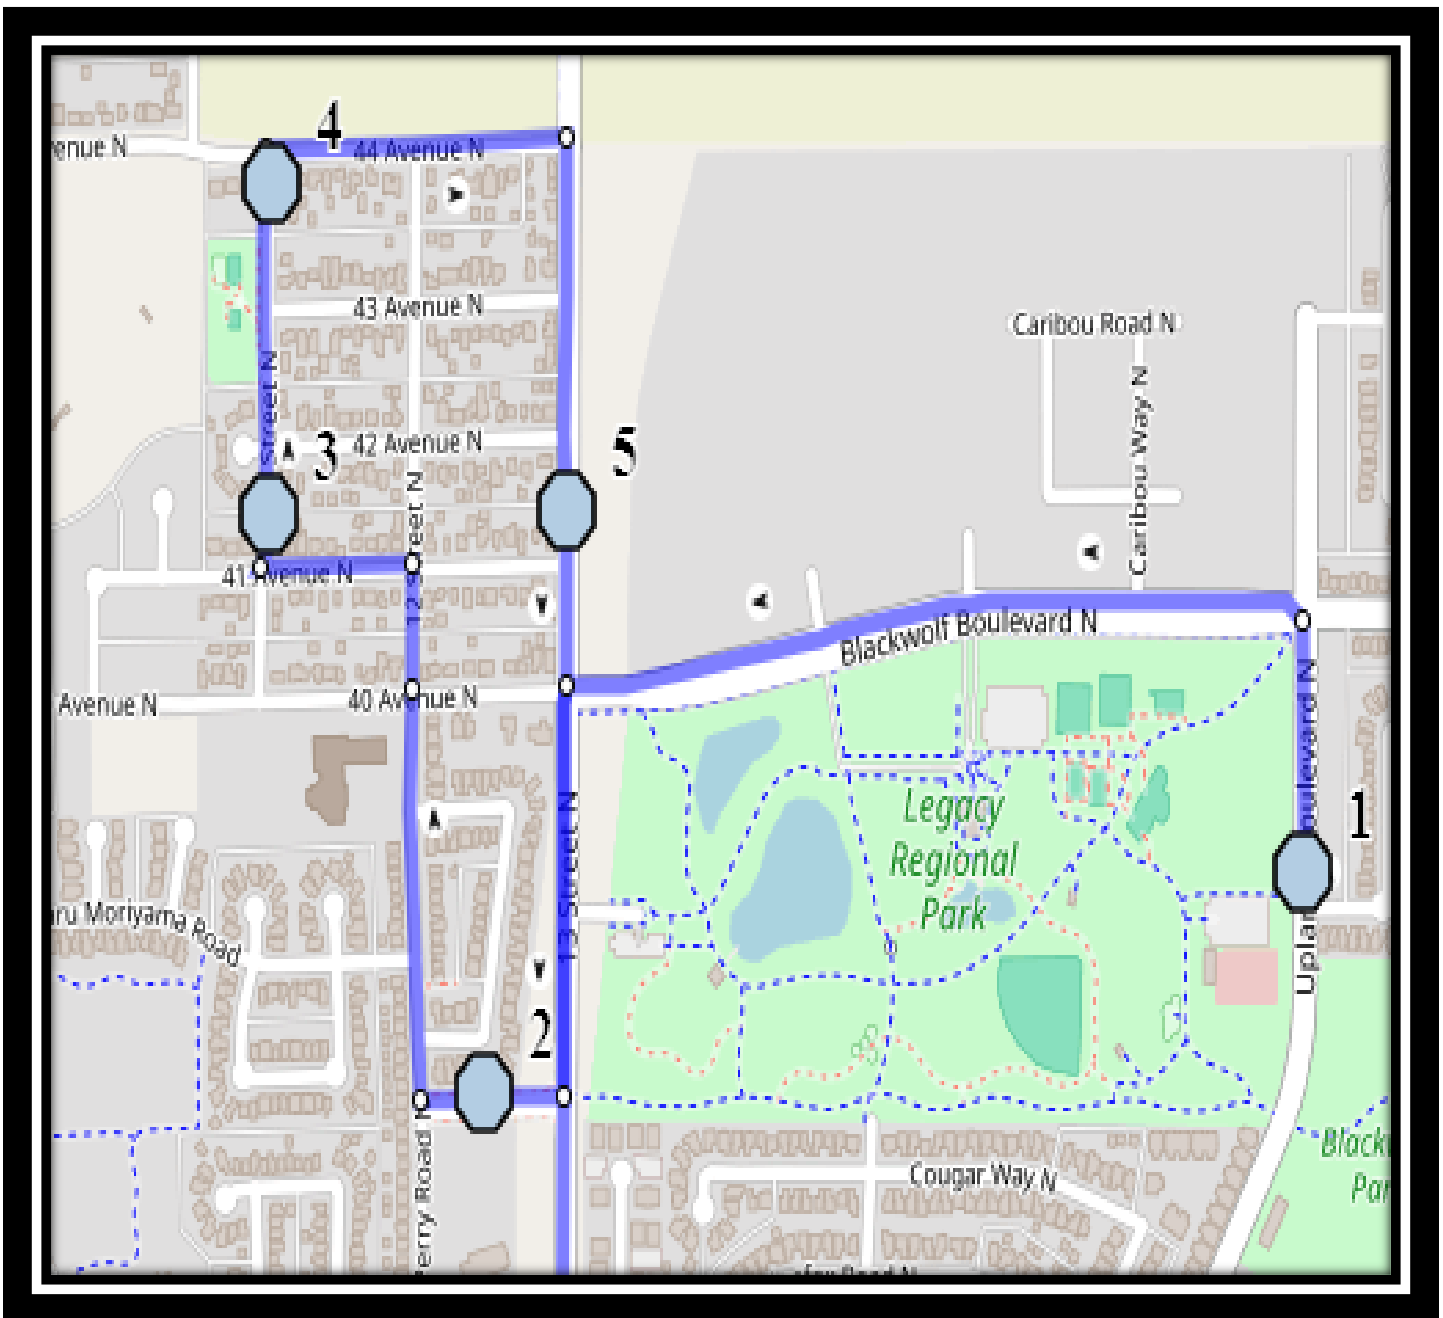

CFM N8

REVISED: September.30/24

EFFECTIVE: October.3,2024

PM Route Same Direction as AM

Catholic Central High East – 405 18 Street South – (403) 327-4596

St. Francis Middle School – 333 18 Street South – (403) 327-3402

Ecole St. Mary’s – 422 20 Street South – (403) 327-3098

Please arrive 10 minutes before scheduled pick up and drop off times. Times shown may vary due to weather & traffic conditions.
Bus routes and maps are subject to change. For the most up-to-date version, visit www.southland.ca/lethbridge.