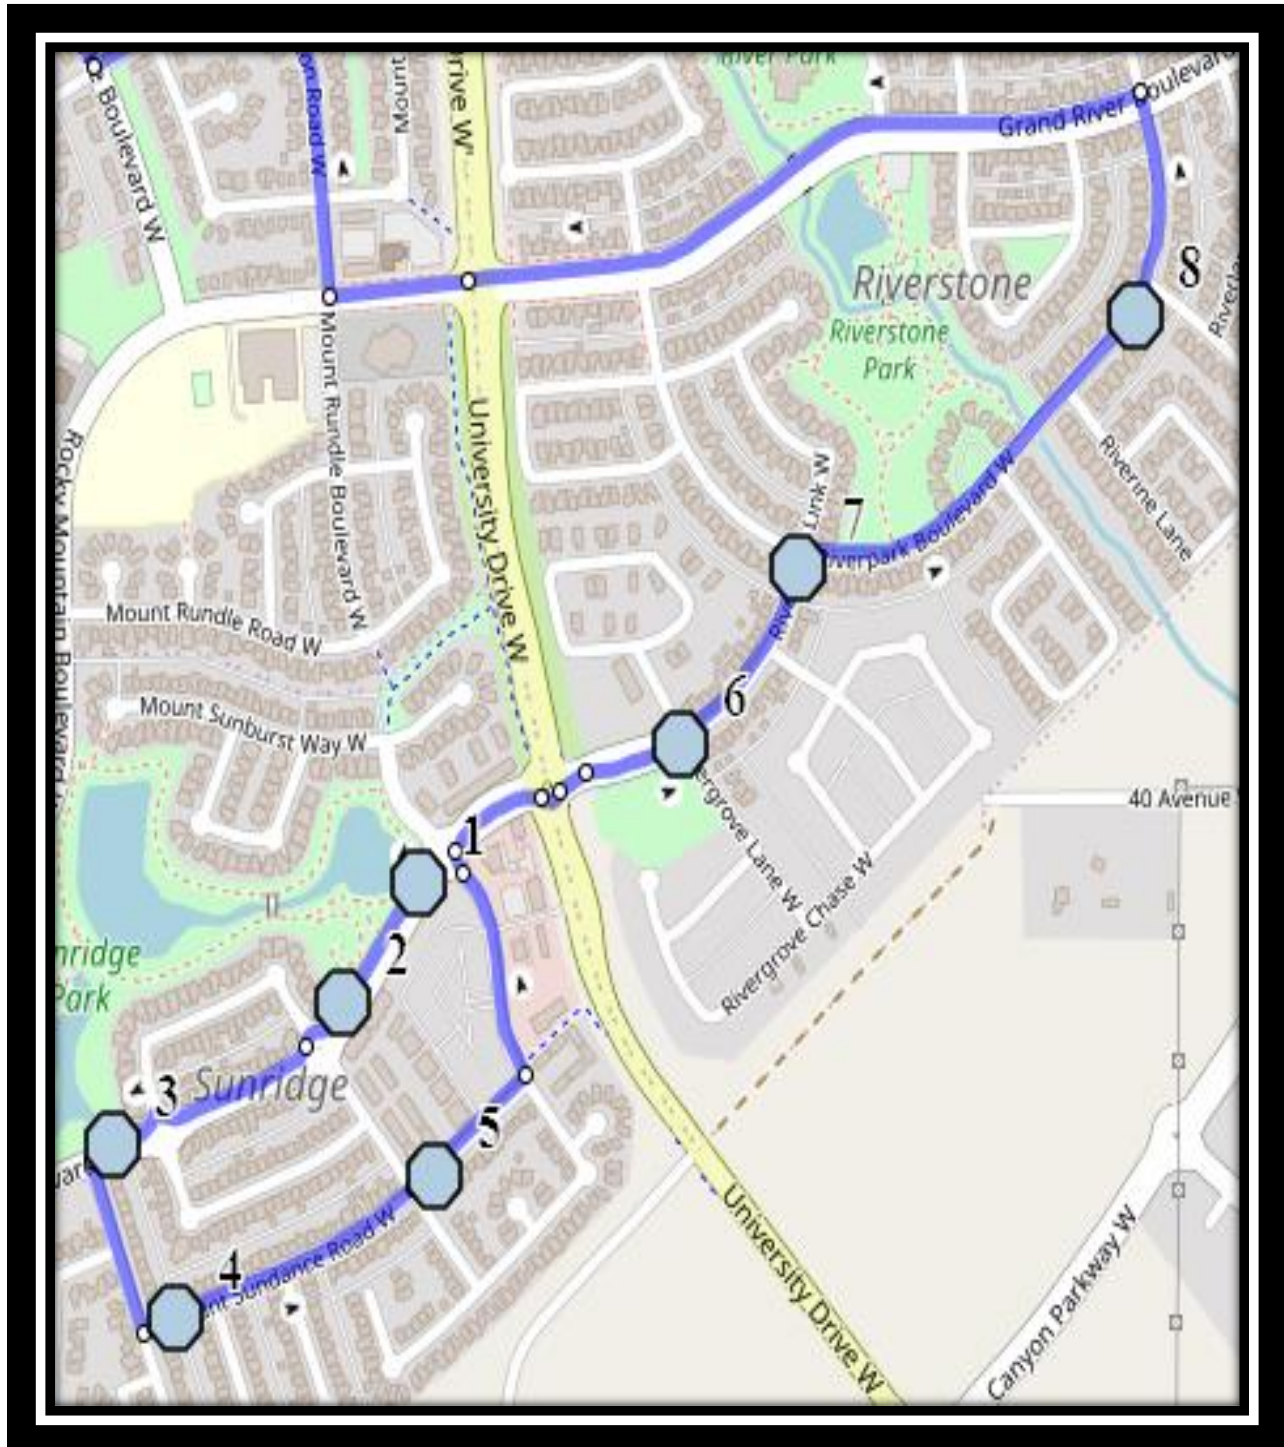

# Chinook/CCHW W1

REVISED: September 30, 2024

EFFECTIVE: October 3, 2024

**PM Route same as AM**

**Chinook High – 259 Britannia Blvd West – (403) 320-7565**

**Catholic Central West – 251 Britannia Blvd West – (403) 327-4596**

Please arrive 5 minutes before scheduled pick up and drop off times. Times shown may vary due to weather & traffic conditions.

Bus routes and maps are subject to change. For the most up-to-date version, visit [www.southland.ca/lethbridge](http://www.southland.ca/lethbridge).

## Monday – Friday

- #1 - 7:26 AM - Sunridge Blvd West Southbound - west of Mt Sunburst Way
- #2 - 7:27 AM - Sunridge Blvd W Southbound - east of Sunridge Cres at power boxes
- #3 - 7:28 AM - Sunridge Blvd W Westbound - between Mt Sunridge Ln and Mt Sundial Crt
- #4 - 7:29 AM - Mt Sundance Road W Eastbound - west of Sundial Crt at mailbox
- #5 - 7:30 AM - Sunridge Road West Eastbound - east of Mt Sundance Manor
- #6 - 7:32 AM - Riverglen Link West Eastbound - west of Rivergrove Ln
- #7 - 7:33 AM - Riverglen Link W Northbound - south of Riverpark Blvd at utilities box
- #8 - 7:35 AM - Riverpark Blvd West Northbound - Power Boxes
- #9 - 7:46 AM - Catholic Central High School West Campus Bus Zone - Aquitania north of Britannia Blvd
- #10 - 7:50 AM - Chinook High School Bus Zone - Britannia west of Maurentania Rd

**#7 - 12:47 PM - Sunridge Road West Eastbound - east of Mt Sundance Manor**

**#8 - 12:49 PM - Riverglen Link West Eastbound - west of Rivergrove Ln**

**#9 - 12:49 PM - Riverglen Link W Northbound - south of Riverpark Blvd at utilities box**