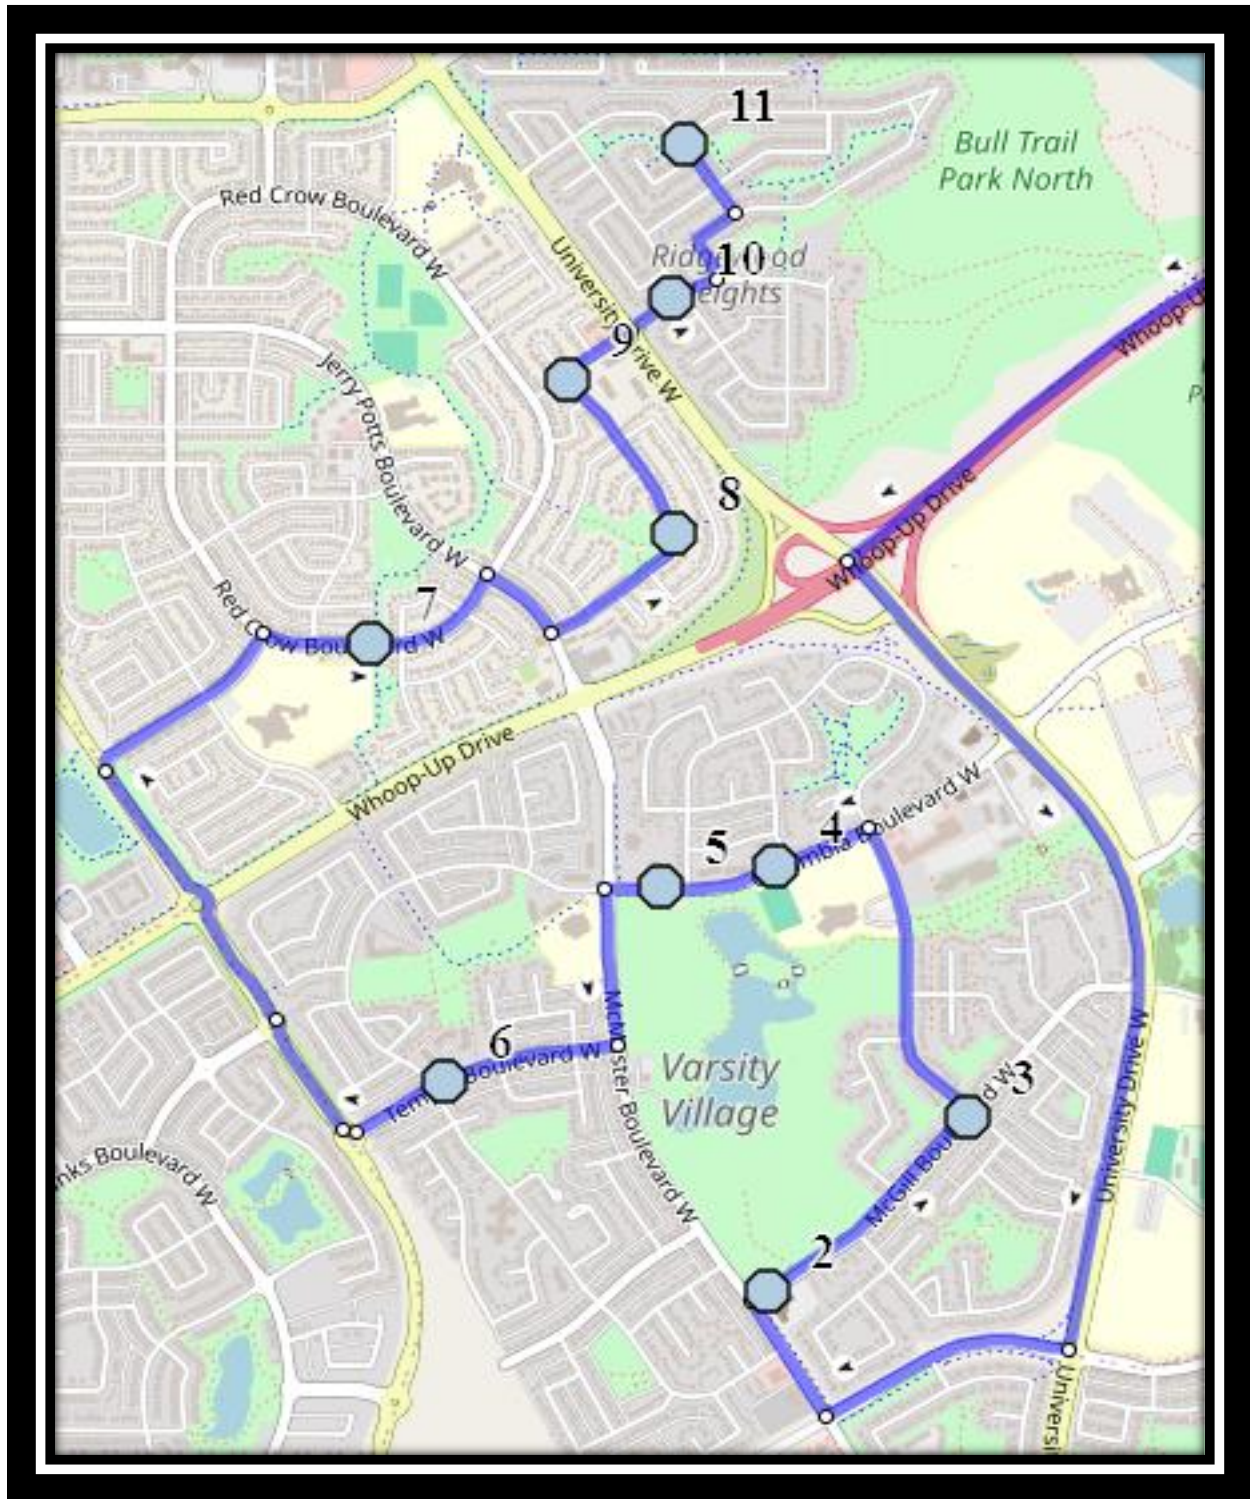

LCI W7

REVISED: September.30.2024

EFFECTIVE: October.3,2024

Lethbridge Collegiate Institute – 1701 5 Ave South – (403) 328-9606

Please arrive 10 minutes before scheduled pick up and drop off times. Times shown may vary due to weather & traffic conditions.

Bus routes and maps are subject to change. For the most up-to-date version, visit www.southland.ca/lethbridge.