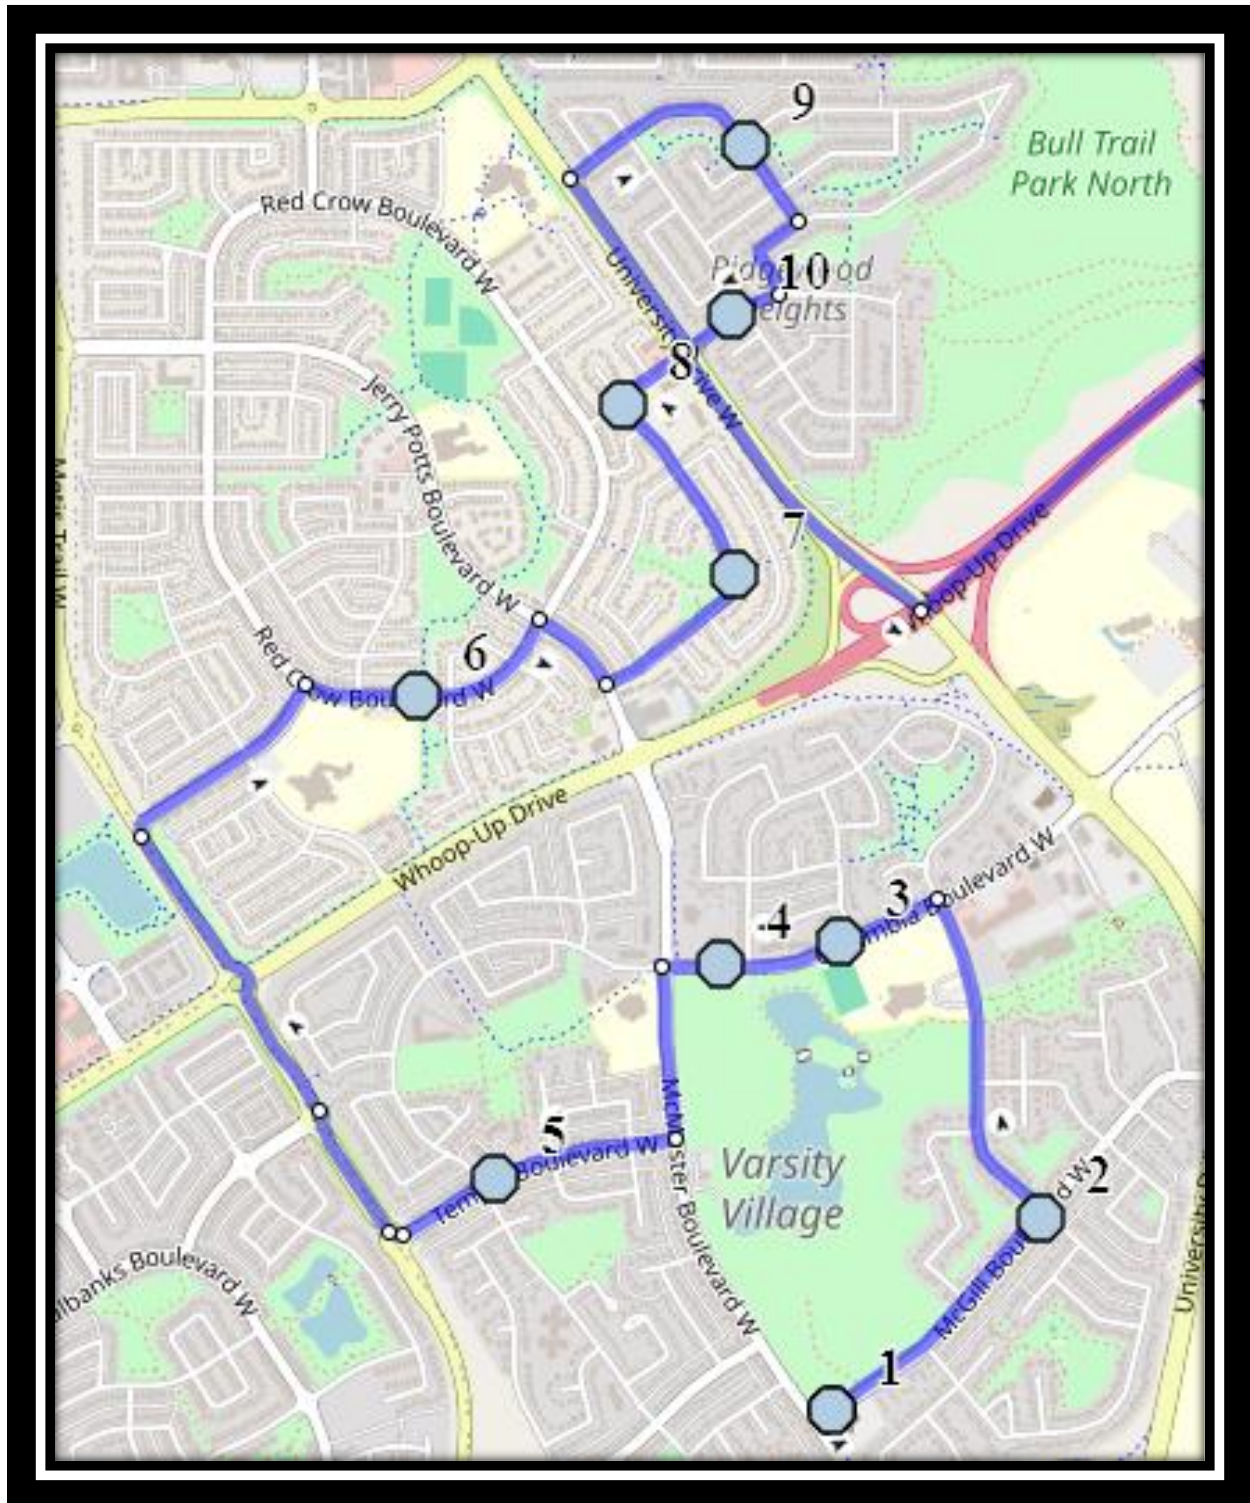

LCI W7

REVISED: September.30.2024

EFFECTIVE: October.3,2024

AM/PM ROUTE THE SAME
DIRECTION

Lethbridge Collegiate Institute – 1701 5 Ave South – (403) 328-9606

Please arrive 10 minutes before scheduled pick up and drop off times. Times shown may vary due to weather & traffic conditions.

Bus routes and maps are subject to change. For the most up-to-date version, visit www.southland.ca/lethbridge.