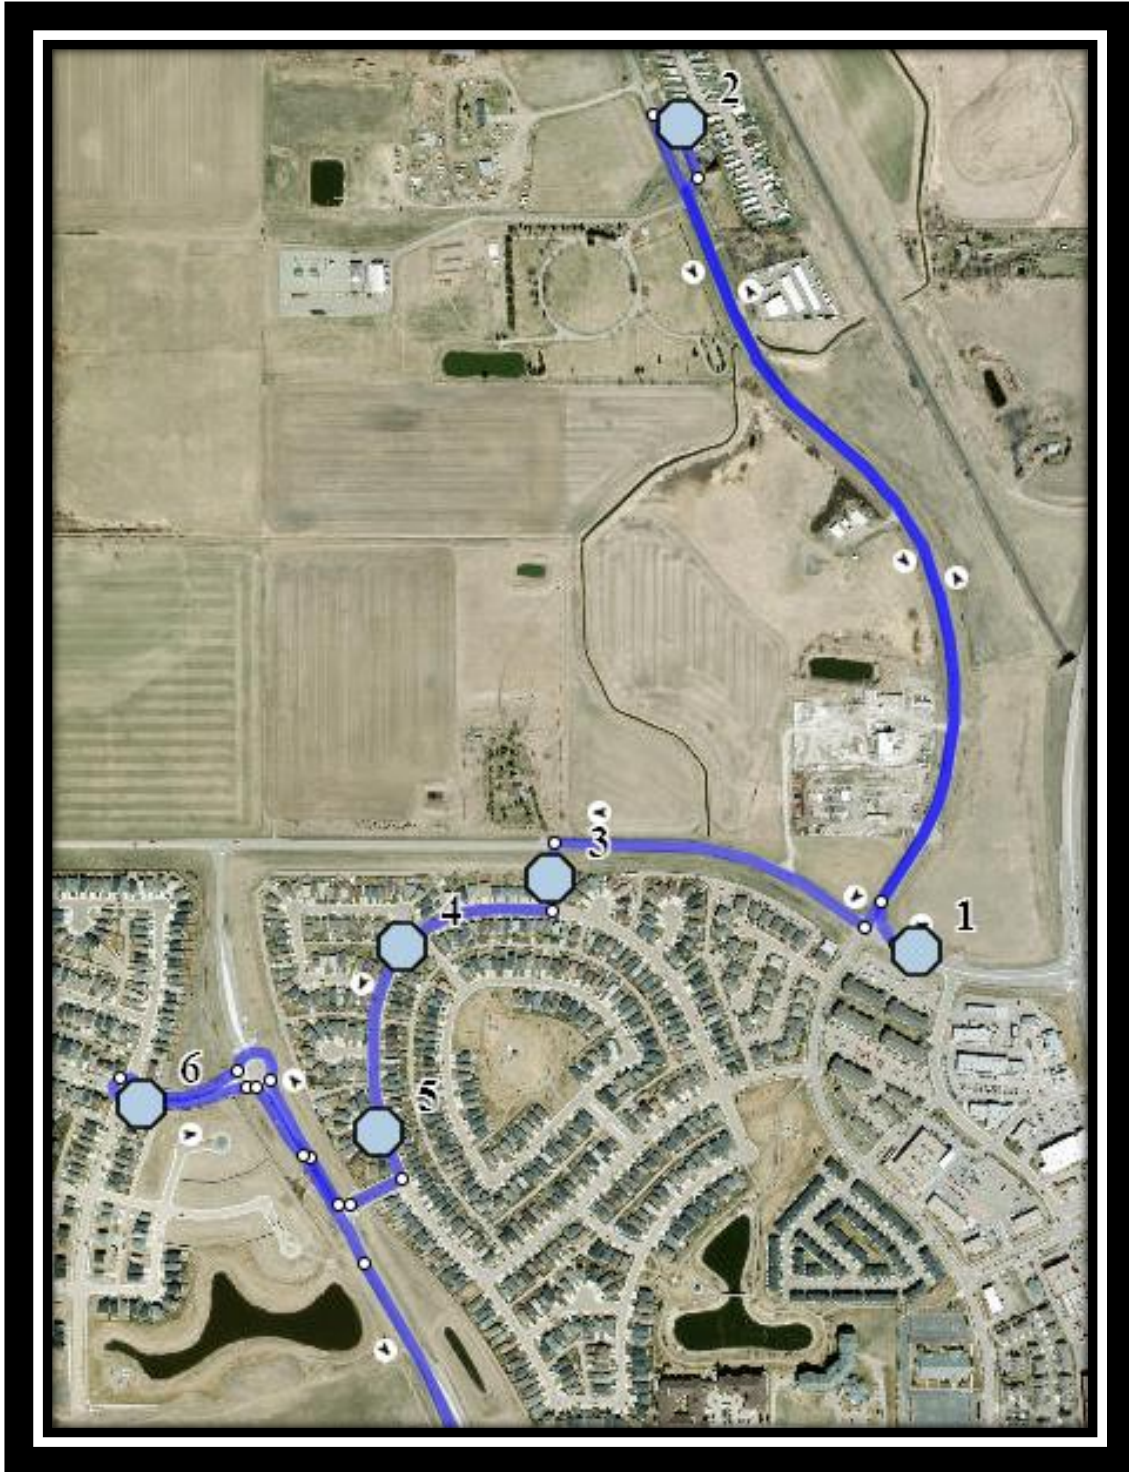

## AM Route

#4 - 8:14 AM - Aberdeen Road West Southbound - south of Aberdeen Cres before alley

#5 - 8:16 AM - Aberdeen Road West Southbound - north of Aberdeen Lk at mailbox

#6 - 8:18 AM - Country Meadows Blvd West Eastbound - east of Crocus at lamp post

#7 - 4:10 PM - Country Meadows Blvd West Eastbound - east of Crocus at lamp post

#7 - 11:55 AM - Country Meadows Blvd West Eastbound - east of Crocus at lamp post