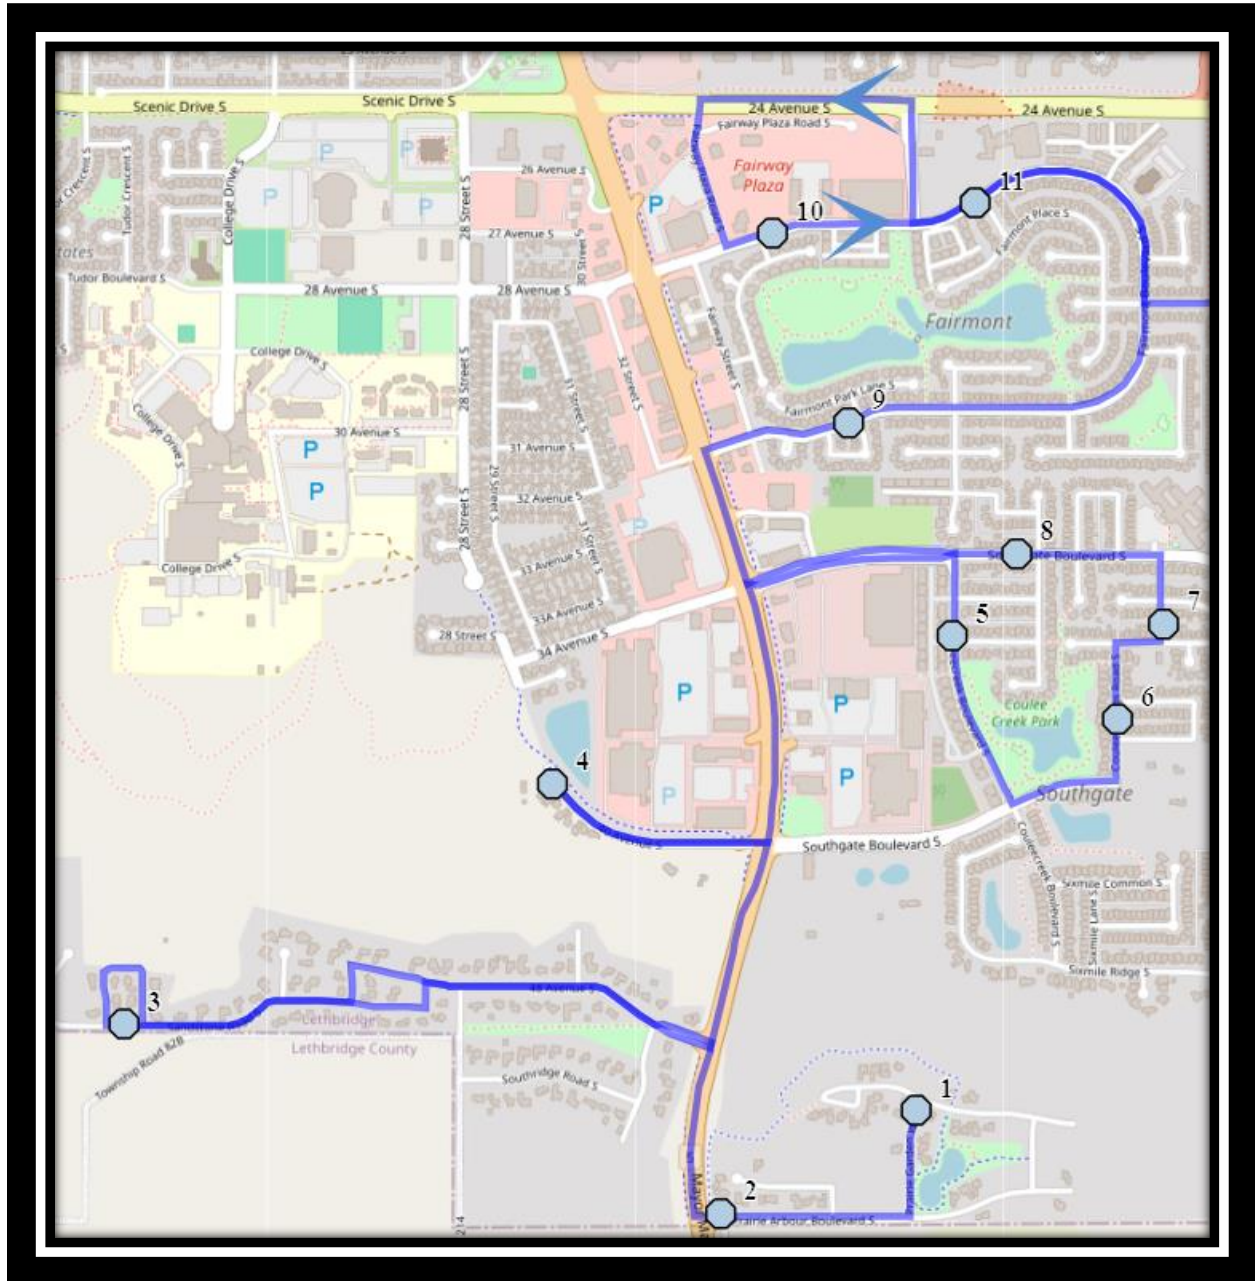

# Plaxton S3

REVISED: October 23, 2024

EFFECTIVE: October 28, 2024

**AM ROUTE /PM IS ALTERNATE ORDER**

**Dr. Robert Plaxton Elementary – 4510 Fairmont Gate South – (825) 399-0620**

Please arrive 10 minutes before scheduled pick up and drop off times. Times shown may vary due to weather & traffic conditions.  
Bus routes and maps are subject to change. For the most up-to-date version, visit [www.southland.ca/lethbridge](http://www.southland.ca/lethbridge).

## **Dr. Robert Plaxton Elementary – 4510 Fairmont Gate South – (825) 399-0620**

Please arrive 10 minutes before scheduled pick up and drop off times. Times shown may vary due to weather & traffic conditions.

## PM ROUTE