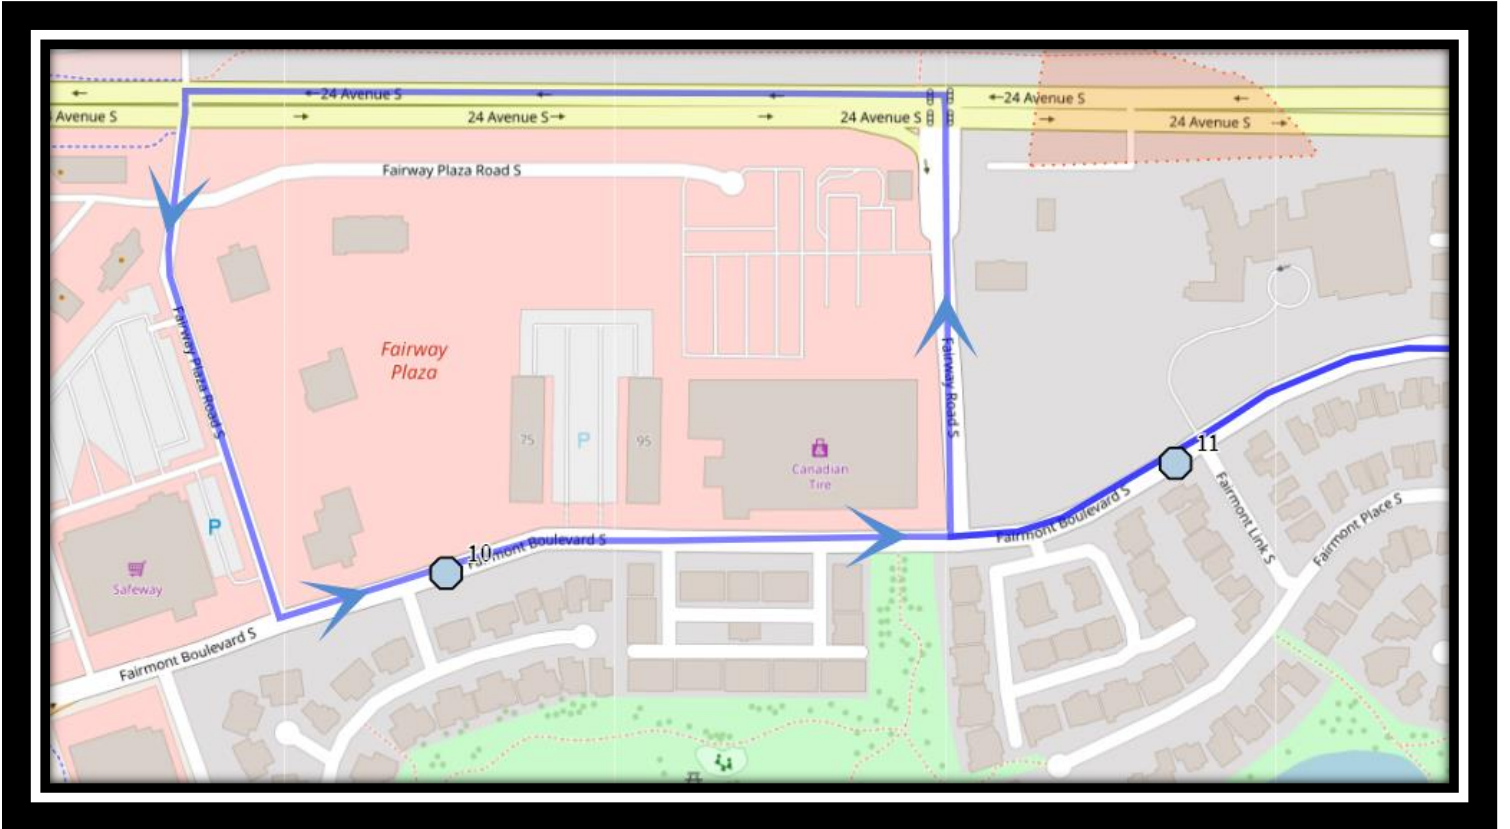

Plaxton S3

REVISED: October 23, 2024

EFFECTIVE: October 28, 2024

Dr. Robert Plaxton Elementary – 4510 Fairmont Gate South – (825) 399-0620

Please arrive 10 minutes before scheduled pick up and drop off times. Times shown may vary due to weather & traffic conditions.

Bus routes and maps are subject to change. For the most up-to-date version, visit www.southland.ca/lethbridge.