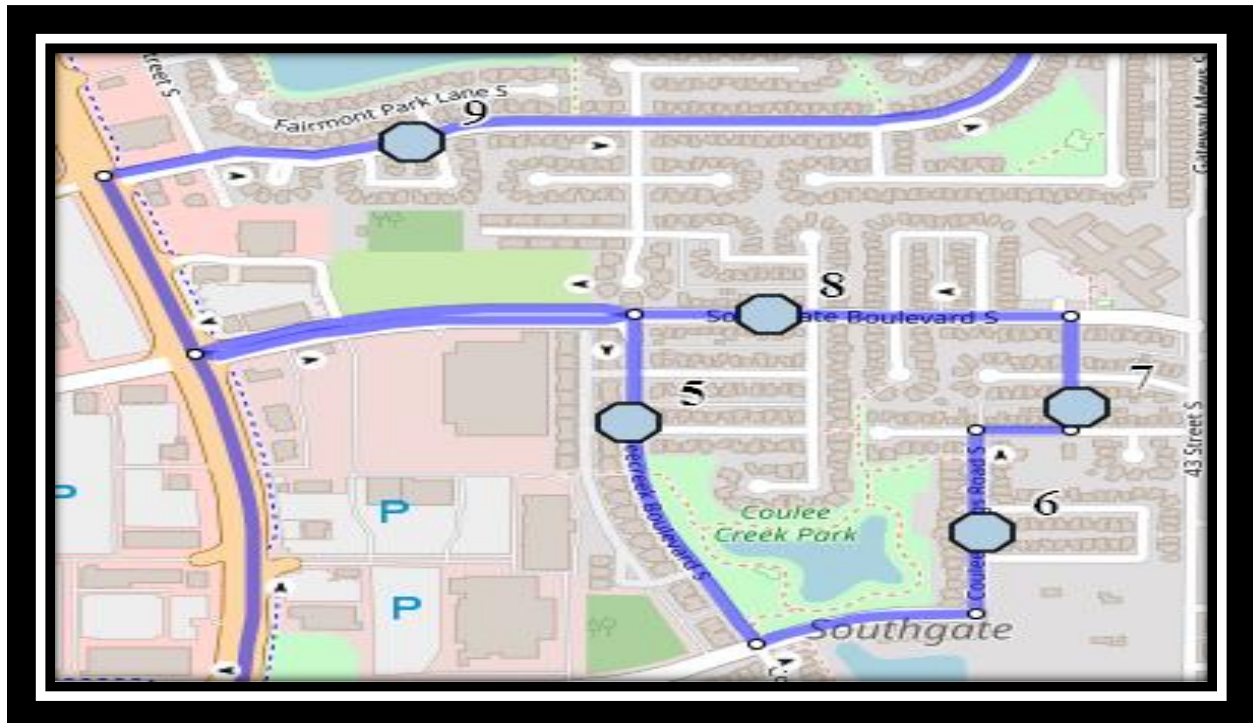

# Plaxton S3

REVISED: October 23, 2024

EFFECTIVE: October 28, 2024

**AM ROUTE /PM IS ALTERNATE ORDER**

**Dr. Robert Plaxton Elementary – 4510 Fairmont Gate South – (825) 399-0620**

Please arrive 10 minutes before scheduled pick up and drop off times. Times shown may vary due to weather & traffic conditions.  
Bus routes and maps are subject to change. For the most up-to-date version, visit [www.southland.ca/lethbridge](http://www.southland.ca/lethbridge).

## **Dr. Robert Plaxton Elementary – 4510 Fairmont Gate South – (825) 399-0620**

Please arrive 10 minutes before scheduled pick up and drop off times. Times shown may vary due to weather & traffic conditions.