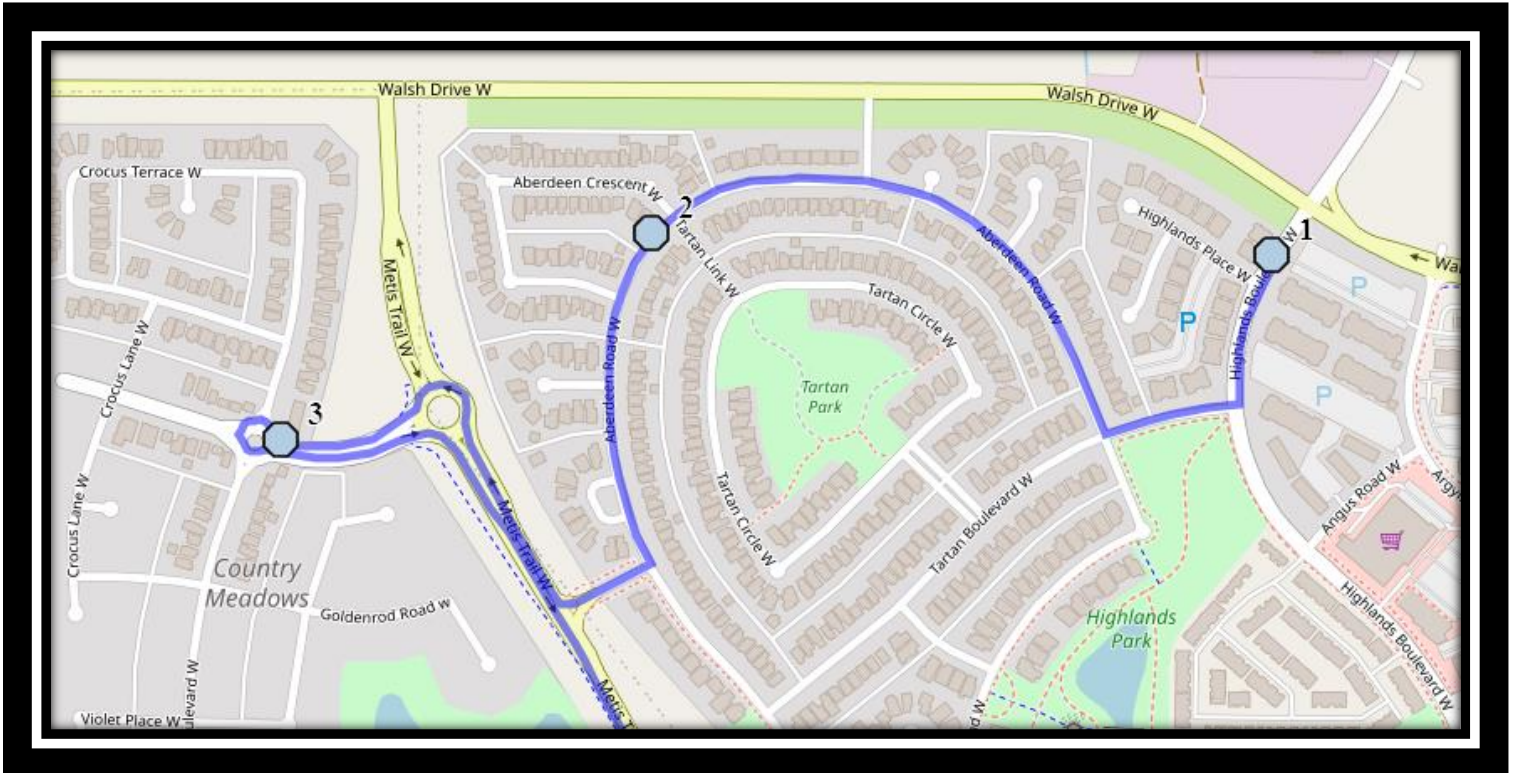

St. Pats W1

REVISED: October 22, 2024

EFFECTIVE: October 24, 2024

St. Patrick Fine Arts – 80 Rivergreen Road West – (403) 327-4386

Please arrive 10 minutes before scheduled pick up and drop off times. Times shown may vary due to weather & traffic conditions.

Bus routes and maps are subject to change. For the most up-to-date version, visit www.southland.ca/lethbridge.