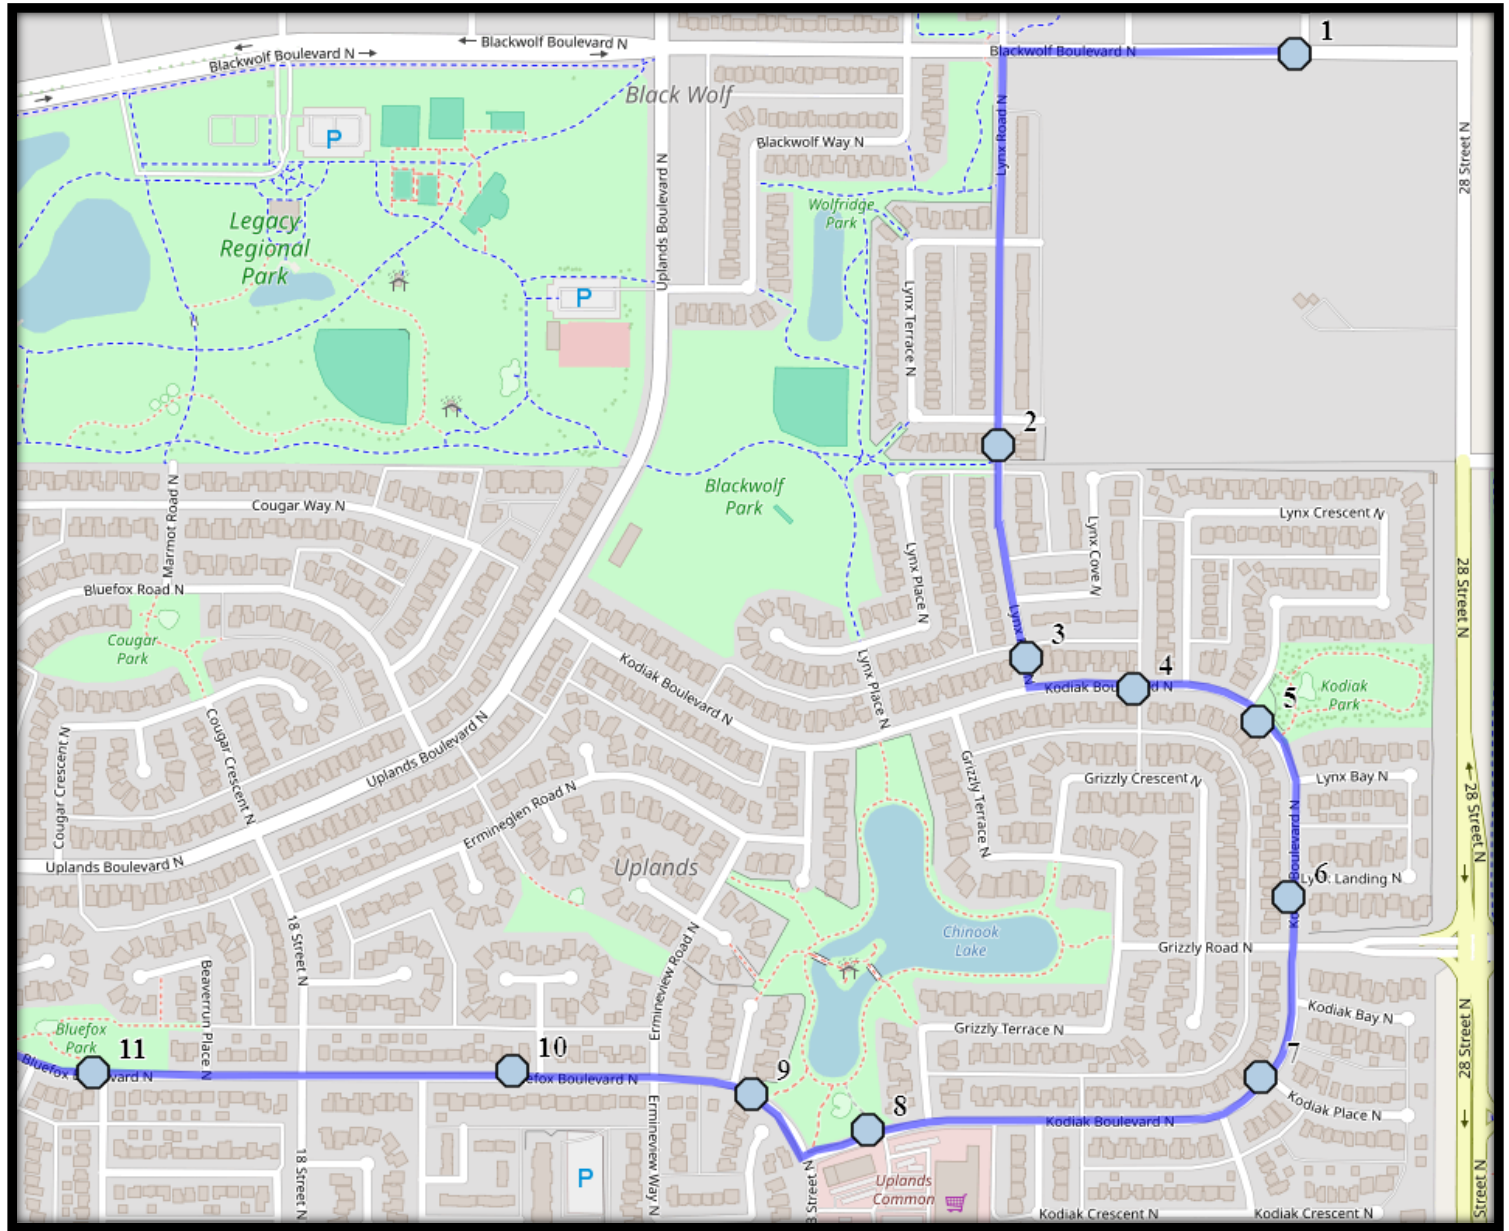

St. Teresa N2

REVISED: October 25, 2024

EFFECTIVE: October 28, 2024

PM Same Direction as AM

St. Teresa of Calcutta – 235 Mildred Dobbs Blvd North – (587) 787-1490

Please arrive 10 minutes before scheduled pick up and drop off times. Times shown may vary due to weather & traffic conditions. Bus routes and maps are subject to change. For the most up-to-date version, visit www.southland.ca/lethbridge.