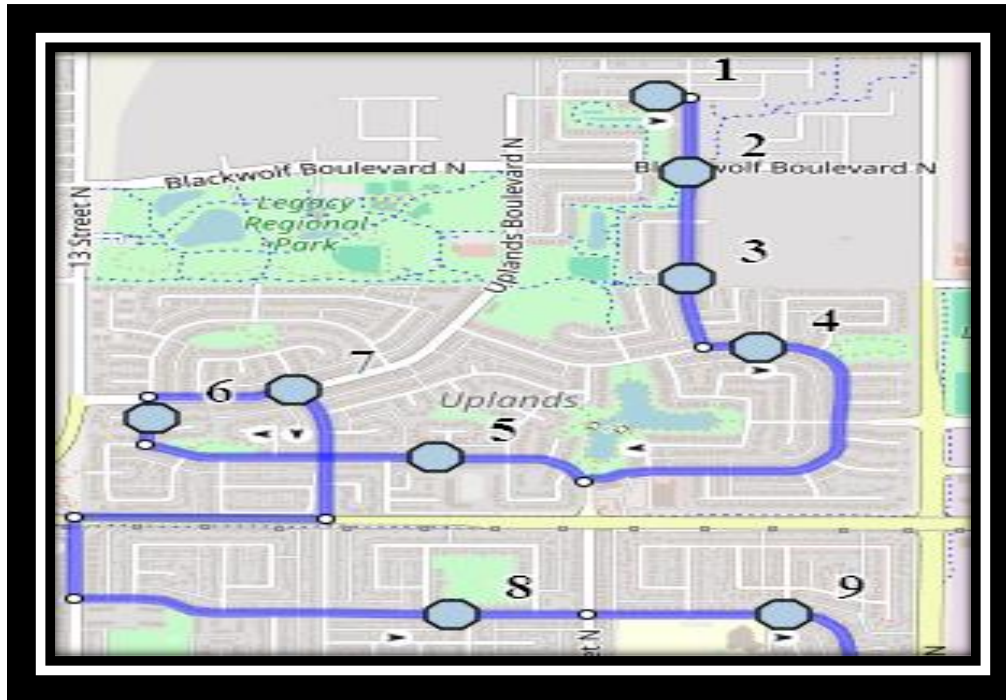

# Davidson/Bawden N1

REVISED: November 1, 2024

EFFECTIVE: November 4, 2024

**PM Route Same Direction as AM**

**Ecole Agnes Davidson – 2103 20 Street South – (403) 328-5153**

**Fleetwood Bawden – 1222 9 Ave. South – (403) 327-5818**

Please arrive 10 minutes before scheduled pick up and drop off times. Times shown may vary due to weather & traffic conditions.  
Bus routes and maps are subject to change. For the most up-to-date version, visit [www.southland.ca/lethbridge](http://www.southland.ca/lethbridge).

# Davidson/Bawden N1

REVISED: November 1, 2024

EFFECTIVE: November 4, 2024

**Ecole Agnes Davidson – 2103 20 Street South – (403) 328-5153**

**Fleetwood Bawden – 1222 9 Ave. South – (403) 327-5818**

Please arrive 10 minutes before scheduled pick up and drop off times. Times shown may vary due to weather & traffic conditions.

## Monday – Thursday

**#2 - 3:41 PM - Ecole Agnes Davidson - Bus Zone - 2101 22 Ave S**

**#3 - 4:00 PM - Greywolf Road North Eastbound - west of Lynx Rd walkway entrance**

**#4 - 4:01 PM - Lynx Road North Southbound - south of Blackwolf near power box**