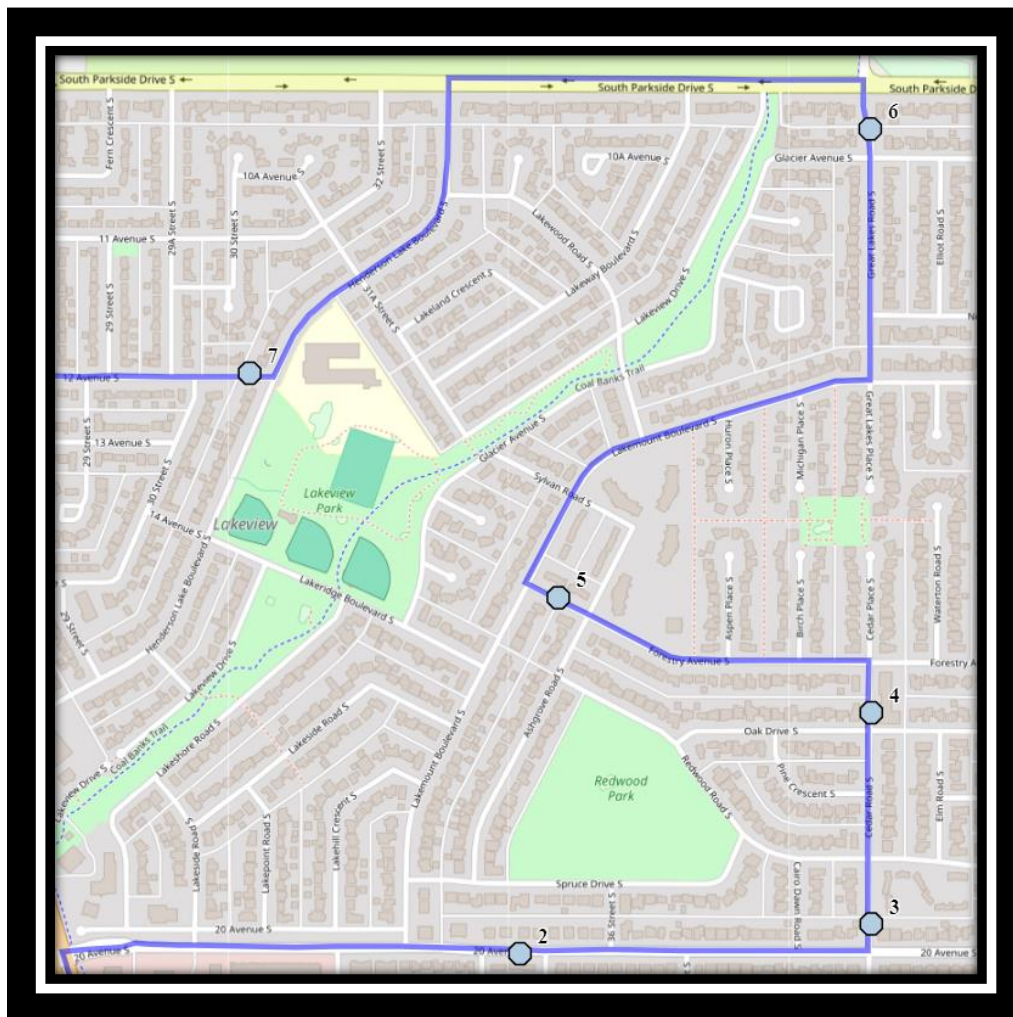

Davidson/Bawden S2

REVISED: October 31, 2024

EFFECTIVE: November 4, 2024

AM Route – PM Route same as AM

Ecole Agnes Davidson – 2103 20 Street South – (403) 328-5153

Fleetwood Bawden – 1222 9 Ave. South – (403) 327-5818

Davidson/Bawden S2

REVISED: October 31, 2024

EFFECTIVE: November 4, 2024

Ecole Agnes Davidson – 2103 20 Street South – (403) 328-5153

Fleetwood Bawden – 1222 9 Ave. South – (403) 327-5818

Please arrive 10 minutes before scheduled pick up and drop off times. Times shown may vary due to weather & traffic conditions.

#4 - 3:56 PM - 20 Ave S Eastbound- between Palm and 35 St S

#5 - 3:57 PM - Cedar Road South - north of 20 Ave S before alley

#6 - 3:58 PM - Cedar Road South - north of Oak Dr S across from alley

#7 - 4:00 PM - Forestry Ave South - east of Lakemount Blvd at alley

#4 - 1:07 PM - 20 Ave S Eastbound- between Palm and 35 St S

#5 - 1:08 PM - Cedar Road South - north of 20 Ave S before alley

#6 - 1:09 PM - Cedar Road South - north of Oak Dr S across from alley

#7 - 1:11 PM - Forestry Ave South - east of Lakemount Blvd at alley