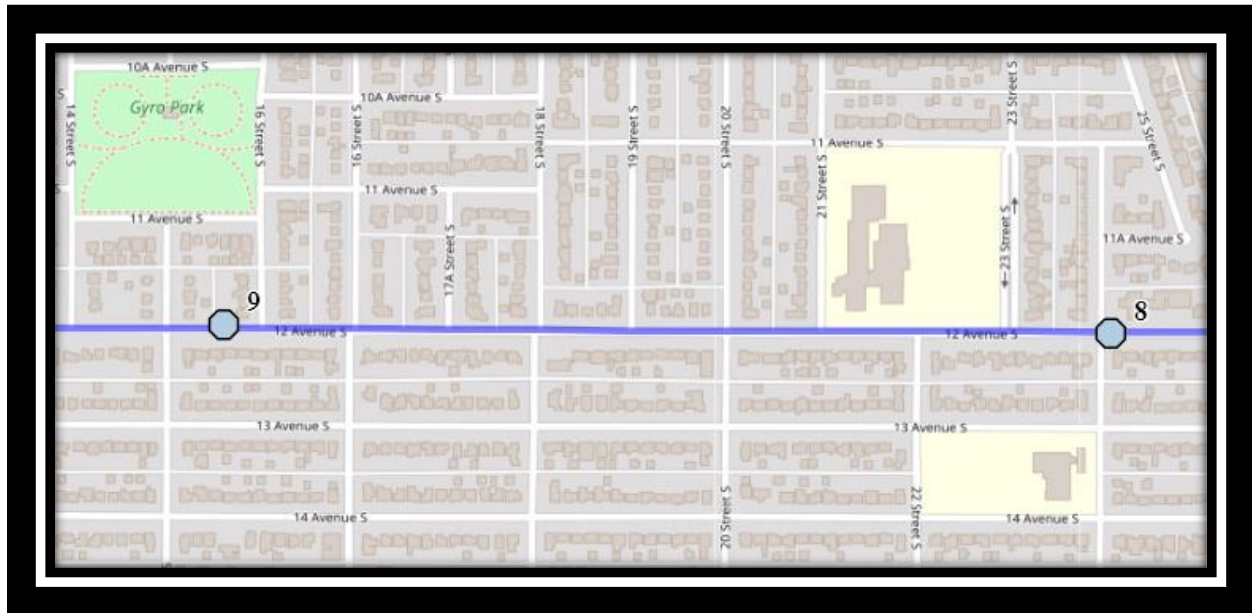

Davidson/Bawden S2

REVISED: October 31, 2024

EFFECTIVE: November 4, 2024

Ecole Agnes Davidson – 2103 20 Street South – (403) 328-5153

Fleetwood Bawden – 1222 9 Ave. South – (403) 327-5818

Please arrive 10 minutes before scheduled pick up and drop off times. Times shown may vary due to weather & traffic conditions.

Bus routes and maps are subject to change. For the most up-to-date version, visit www.southland.ca/lethbridge.

Davidson/Bawden S2

REVISED: October 31, 2024

EFFECTIVE: November 4, 2024

PM Route

Ecole Agnes Davidson – 2103 20 Street South – (403) 328-5153

#3 - 7:58 AM - Cedar Road South - north of 20 Ave S before alley

#4 - 8:00 AM - Cedar Road South - north of Oak Dr S across from alley

#5 - 8:01 AM - Forestry Ave South - east of Lakemount Blvd at alley

#4 - 1:07 PM - 20 Ave S Eastbound- between Palm and 35 St S

#5 - 1:08 PM - Cedar Road South - north of 20 Ave S before alley

#6 - 1:09 PM - Cedar Road South - north of Oak Dr S across from alley

#7 - 1:11 PM - Forestry Ave South - east of Lakemount Blvd at alley