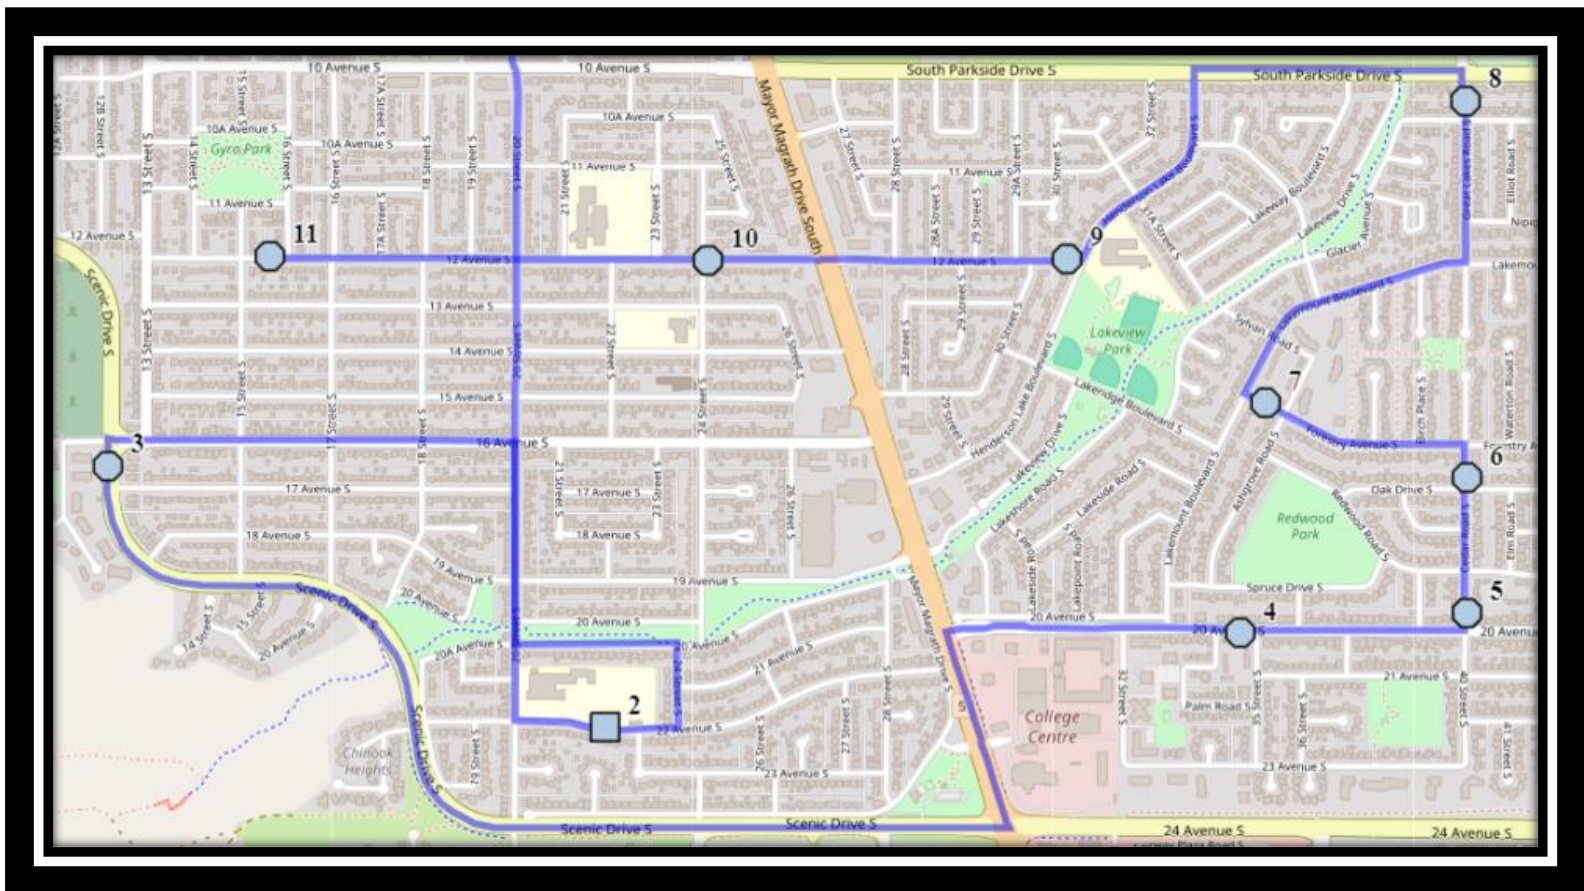

Davidson/Bawden S2

REVISED: October 31, 2024

EFFECTIVE: November 4, 2024

Ecole Agnes Davidson – 2103 20 Street South – (403) 328-5153

Fleetwood Bawden – 1222 9 Ave. South – (403) 327-5818

Please arrive 10 minutes before scheduled pick up and drop off times. Times shown may vary due to weather & traffic conditions.

Bus routes and maps are subject to change. For the most up-to-date version, visit www.southland.ca/lethbridge.

Davidson/Bawden S2

REVISED: October 31, 2024

EFFECTIVE: November 4, 2024

PM Route

Ecole Agnes Davidson – 2103 20 Street South – (403) 328-5153

#4 - 3:56 PM - 20 Ave S Eastbound- between Palm and 35 St S

#5 - 3:57 PM - Cedar Road South - north of 20 Ave S before alley

#6 - 3:58 PM - Cedar Road South - north of Oak Dr S across from alley

#7 - 4:00 PM - Forestry Ave South - east of Lakemount Blvd at alley

#4 - 1:07 PM - 20 Ave S Eastbound- between Palm and 35 St S

#5 - 1:08 PM - Cedar Road South - north of 20 Ave S before alley

#6 - 1:09 PM - Cedar Road South - north of Oak Dr S across from alley

#7 - 1:11 PM - Forestry Ave South - east of Lakemount Blvd at alley