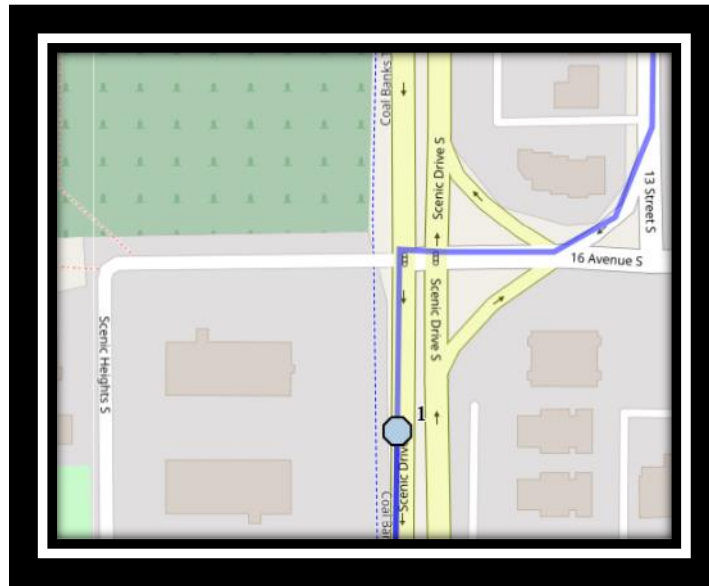

Davidson/Bawden S2

REVISED: October 31, 2024

EFFECTIVE: November 4, 2024

Ecole Agnes Davidson – 2103 20 Street South – (403) 328-5153

Fleetwood Bawden – 1222 9 Ave. South – (403) 327-5818

Please arrive 10 minutes before scheduled pick up and drop off times. Times shown may vary due to weather & traffic conditions.

Bus routes and maps are subject to change. For the most up-to-date version, visit www.southland.ca/lethbridge.