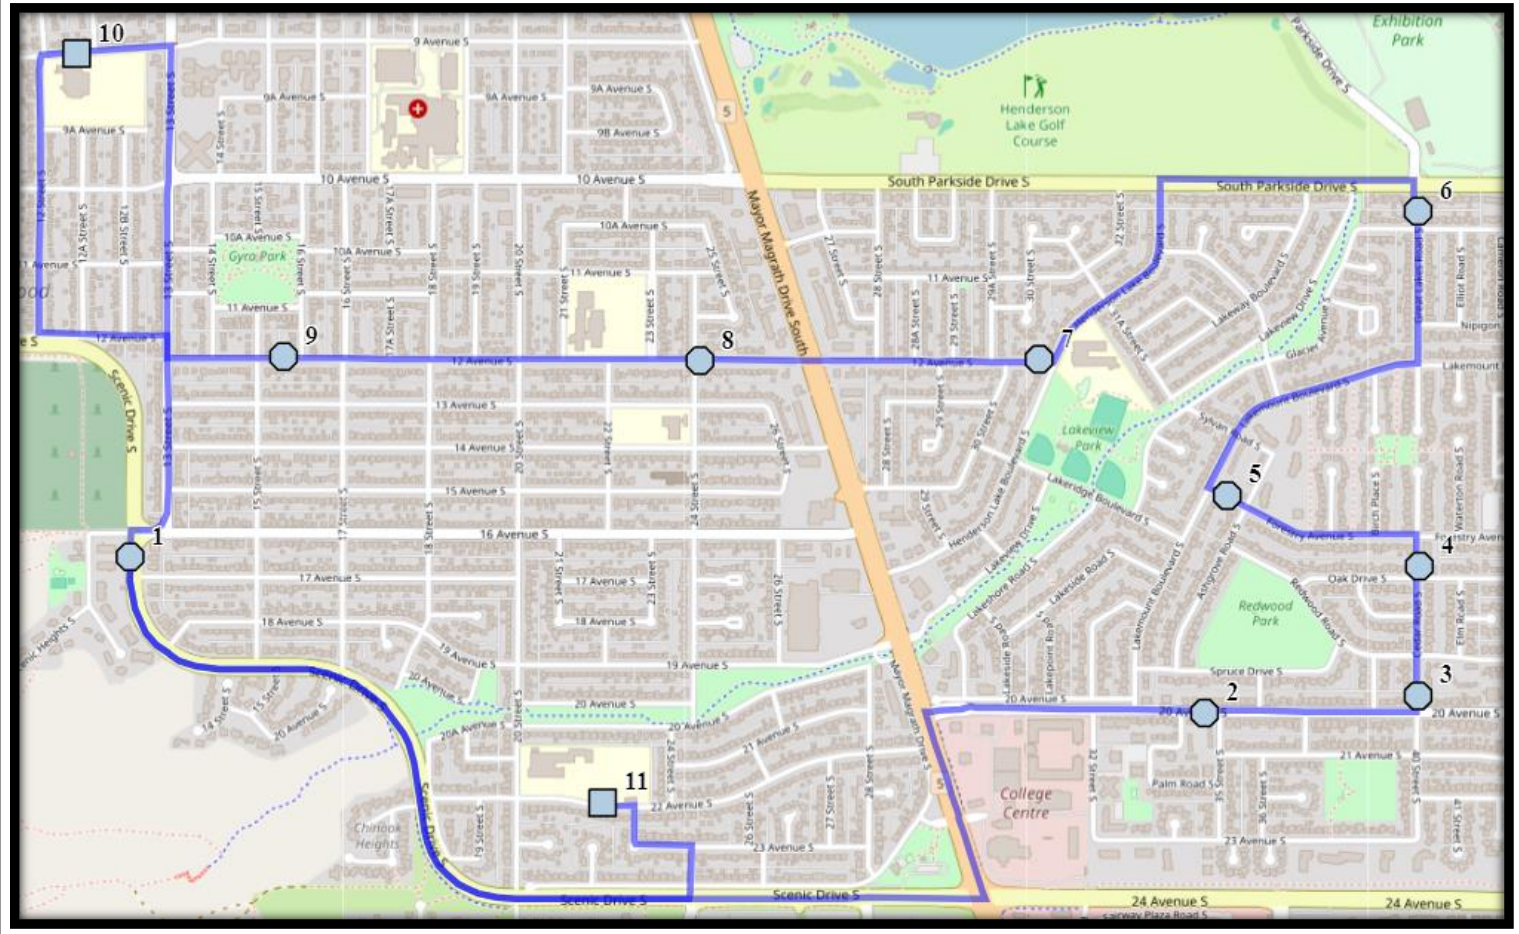

Davidson/Bawden S2

REVISED: October 31, 2024

EFFECTIVE: November 4, 2024

AM Route – PM Route same as AM

Ecole Agnes Davidson – 2103 20 Street South – (403) 328-5153

Fleetwood Bawden – 1222 9 Ave. South – (403) 327-5818

Please arrive 10 minutes before scheduled pick up and drop off times. Times shown may vary due to weather & traffic conditions.
Bus routes and maps are subject to change. For the most up-to-date version, visit www.southland.ca/lethbridge.

#4 - 3:56 PM - 20 Ave S Eastbound- between Palm and 35 St S

#5 - 3:57 PM - Cedar Road South - north of 20 Ave S before alley

#6 - 3:58 PM - Cedar Road South - north of Oak Dr S across from alley

#7 - 4:00 PM - Forestry Ave South - east of Lakemount Blvd at alley

#4 - 1:07 PM - 20 Ave S Eastbound- between Palm and 35 St S

#5 - 1:08 PM - Cedar Road South - north of 20 Ave S before alley

#6 - 1:09 PM - Cedar Road South - north of Oak Dr S across from alley

#7 - 1:11 PM - Forestry Ave South - east of Lakemount Blvd at alley