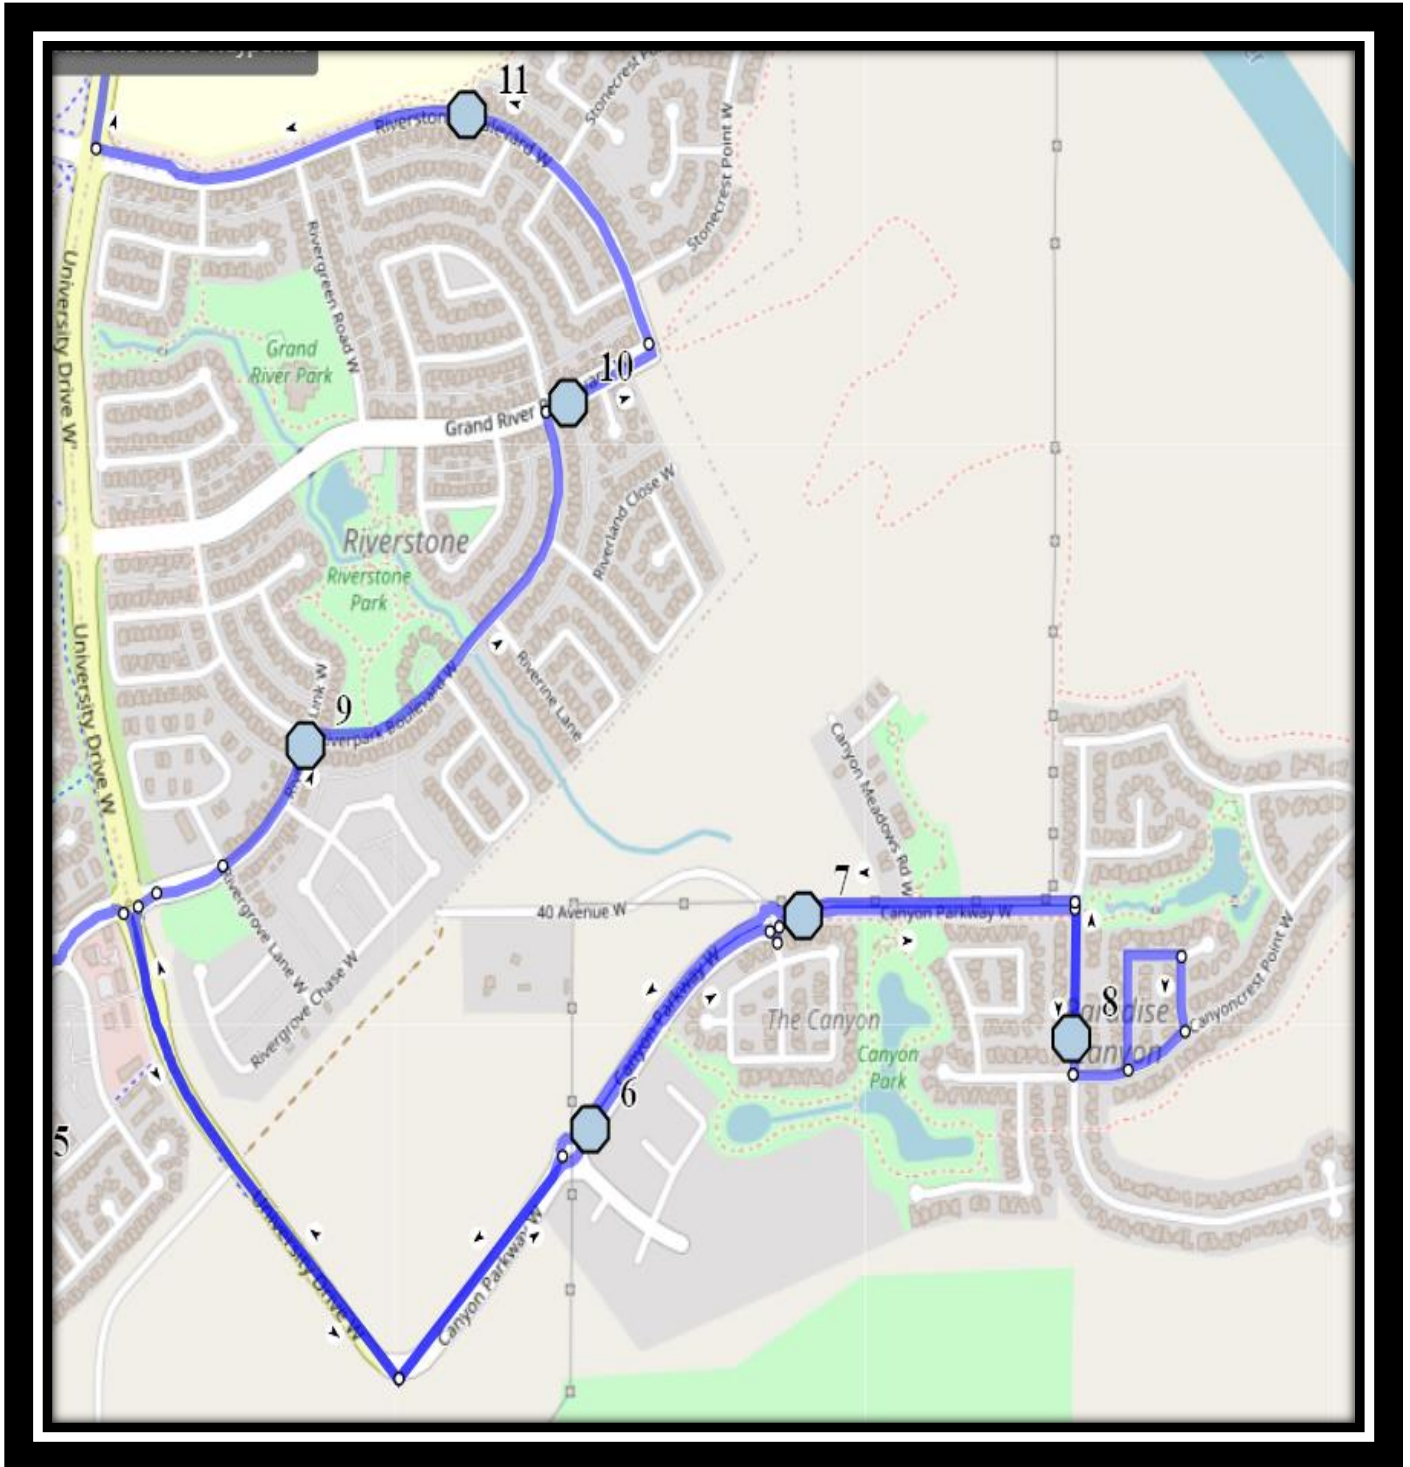

Davidson/Bawden W4

REVISED: November 4, 2024

EFFECTIVE: November 7, 2024

PM Route Same Direction as AM

Ecole Agnes Davidson – 2103 20 Street South – (403) 328-5153

Fleetwood Bawden – 1222 9 Ave. South – (403) 327-5818

Davidson/Bawden W4

REVISED: November 4, 2024

EFFECTIVE: November 7, 2024

Ecole Agnes Davidson – 2103 20 Street South – (403) 328-5153

Fleetwood Bawden – 1222 9 Ave. South – (403) 327-5818

Please arrive 10 minutes before scheduled pick up and drop off times. Times shown may vary due to weather & traffic conditions.

Bus routes and maps are subject to change. For the most up-to-date version, visit www.southland.ca/lethbridge.

Davidson/Bawden W4

REVISED: November 4, 2024

EFFECTIVE: November 7, 2024

Ecole Agnes Davidson – 2103 20 Street South – (403) 328-5153