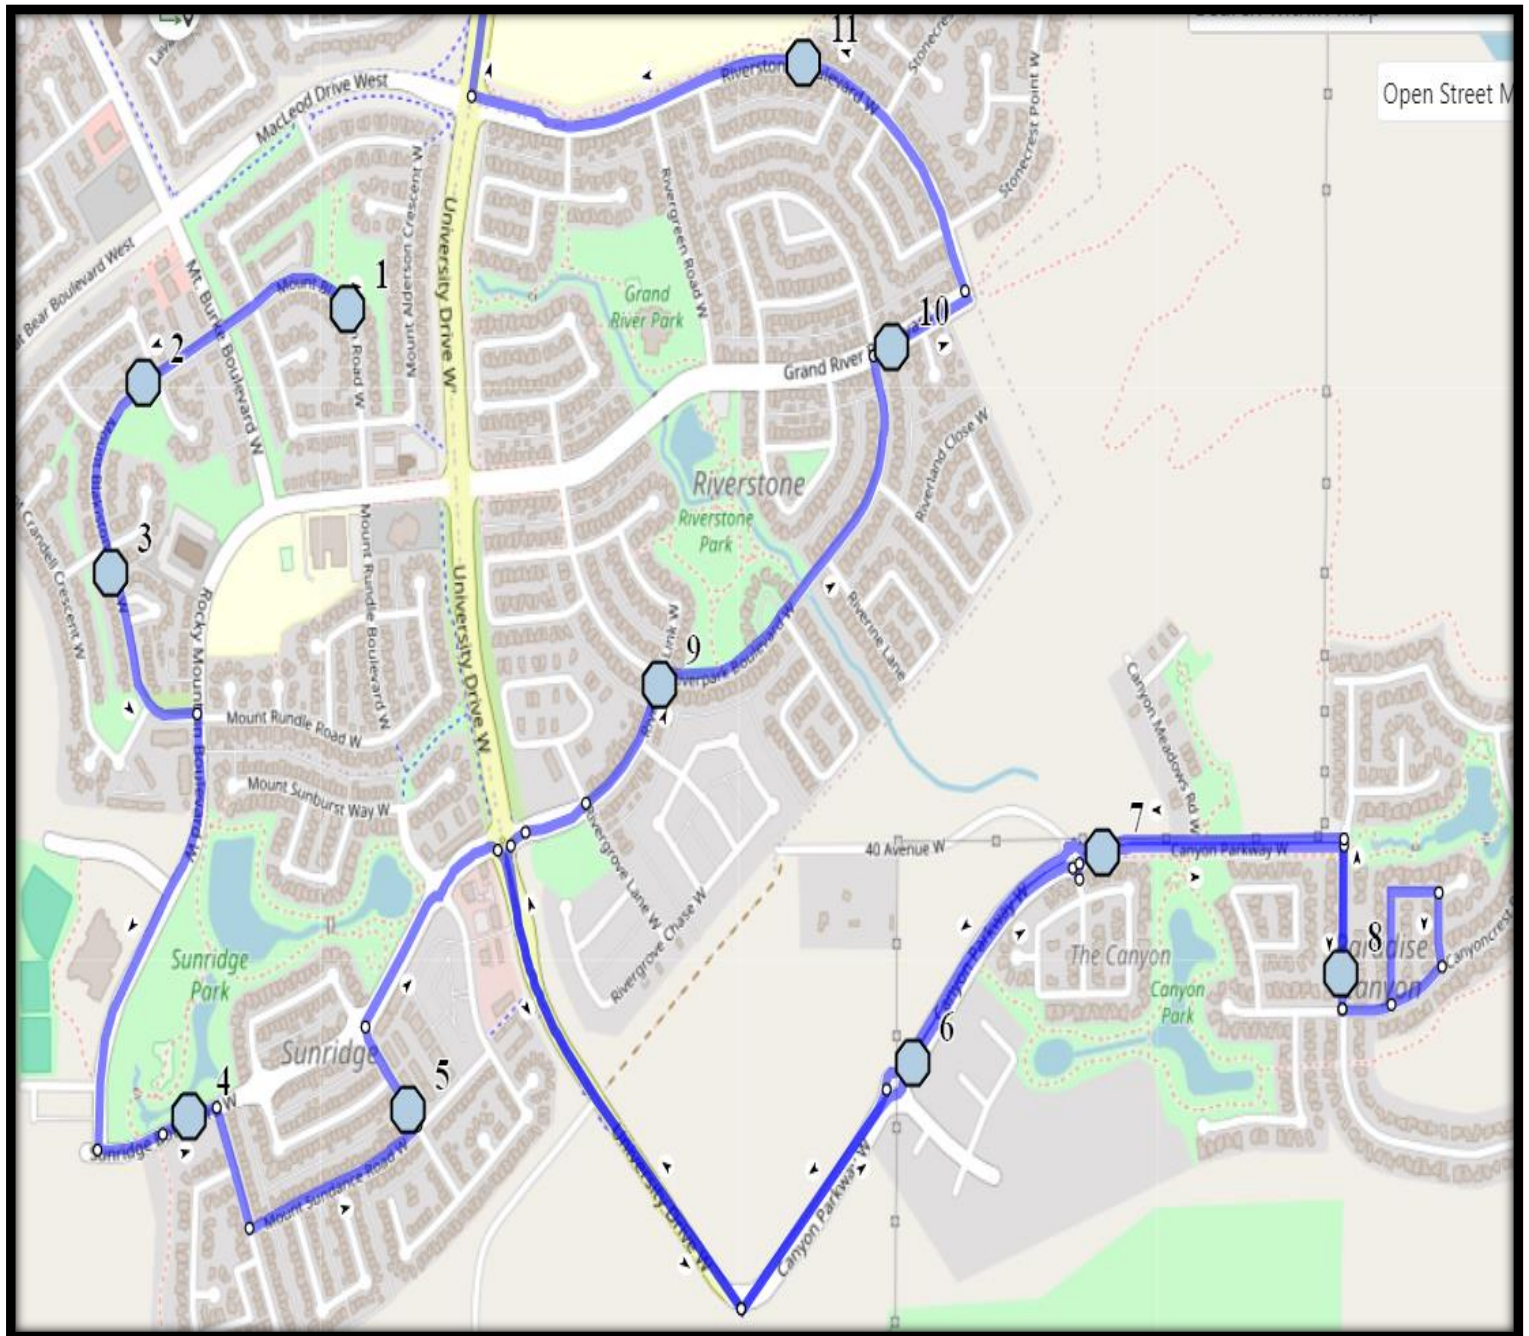

Davidson/Bawden W4

REVISED: November 4, 2024

EFFECTIVE: November 7, 2024

PM Route Same Direction as AM

Ecole Agnes Davidson – 2103 20 Street South – (403) 328-5153

Fleetwood Bawden – 1222 9 Ave. South – (403) 327-5818

Please arrive 10 minutes before scheduled pick up and drop off times. Times shown may vary due to weather & traffic conditions.
Bus routes and maps are subject to change. For the most up-to-date version, visit www.southland.ca/lethbridge.

Davidson/Bawden W4

REVISED: November 4, 2024

EFFECTIVE: November 7, 2024

Ecole Agnes Davidson – 2103 20 Street South – (403) 328-5153

Fleetwood Bawden – 1222 9 Ave. South – (403) 327-5818

Please arrive 10 minutes before scheduled pick up and drop off times. Times shown may vary due to weather & traffic conditions.

Bus routes and maps are subject to change. For the most up-to-date version, visit www.southland.ca/lethbridge.

Davidson/Bawden W4

REVISED: November 4, 2024

EFFECTIVE: November 7, 2024

Ecole Agnes Davidson – 2103 20 Street South – (403) 328-5153