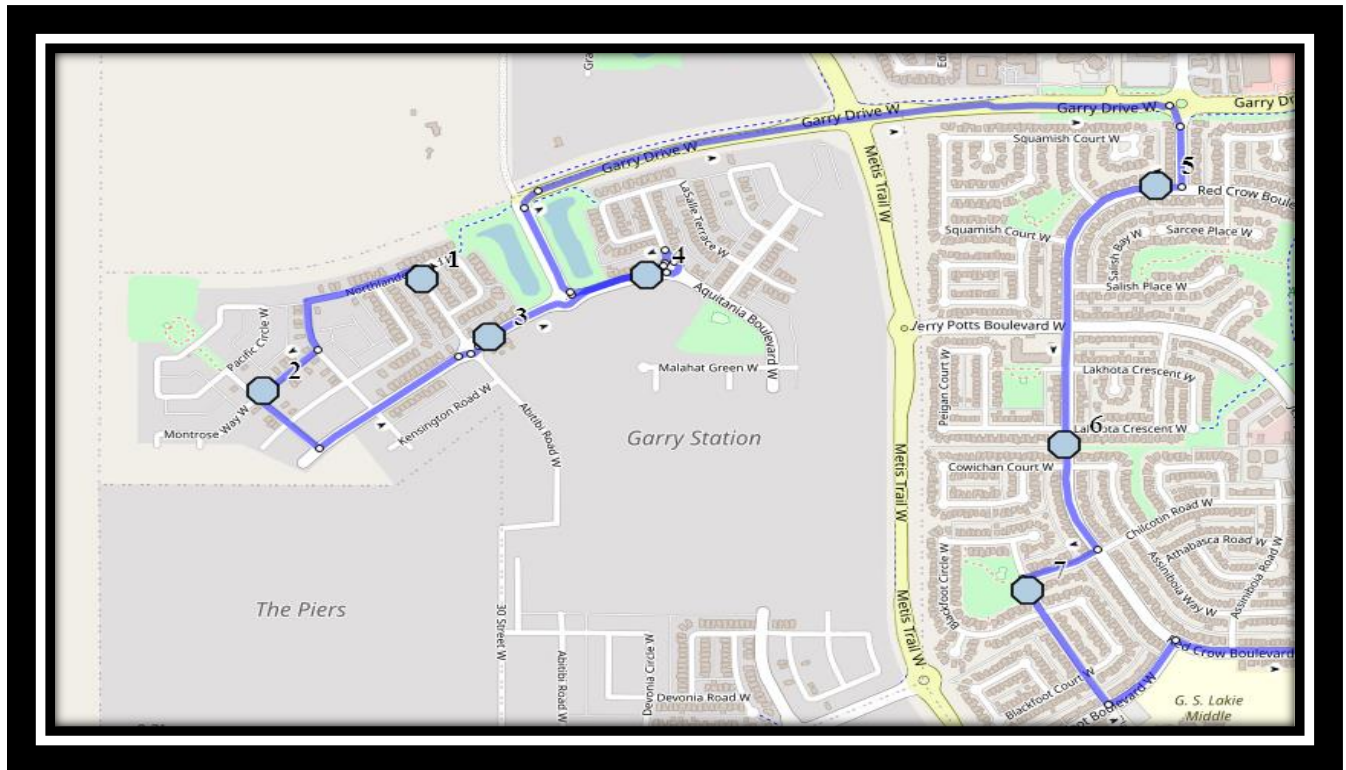

Davidson/Bawden W5

REVISED: November 20, 2024

EFFECTIVE: November 25, 2024

PM Route Same Direction as AM

Ecole Agnes Davidson – 2103 20 Street South – (403) 328-5153

Fleetwood Bawden – 1222 9 Ave. South – (403) 327-5818

Davidson/Bawden W5

REVISED: November 20, 2024

EFFECTIVE: November 25, 2024

Ecole Agnes Davidson – 2103 20 Street South – (403) 328-5153

Fleetwood Bawden – 1222 9 Ave. South – (403) 327-5818

Please arrive 10 minutes before scheduled pick up and drop off times. Times shown may vary due to weather & traffic conditions.