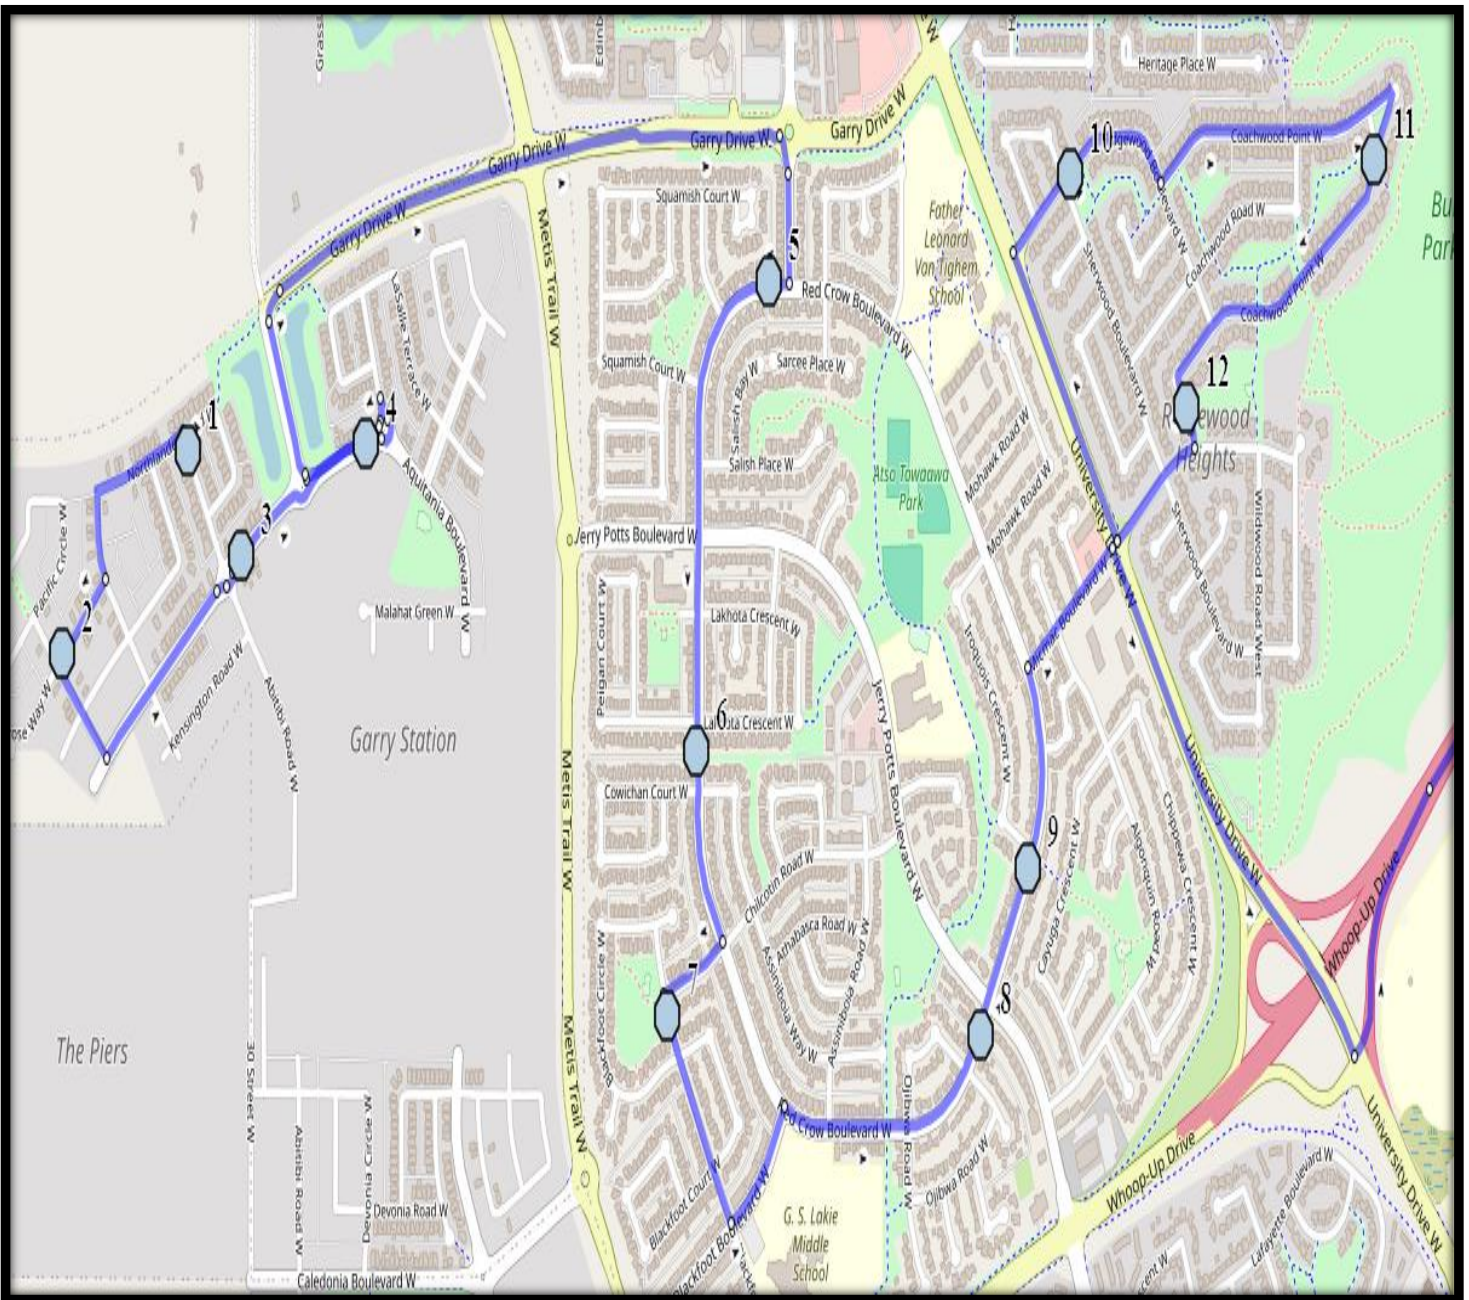

Davidson/Bawden W5

REVISED: November 20, 2024

EFFECTIVE: November 25, 2024

PM Route Same Direction as AM

Ecole Agnes Davidson – 2103 20 Street South – (403) 328-5153

Fleetwood Bawden – 1222 9 Ave. South – (403) 327-5818

Davidson/Bawden W5

REVISED: November 20, 2024

EFFECTIVE: November 25, 2024

Ecole Agnes Davidson – 2103 20 Street South – (403) 328-5153

Fleetwood Bawden – 1222 9 Ave. South – (403) 327-5818

Please arrive 10 minutes before scheduled pick up and drop off times. Times shown may vary due to weather & traffic conditions.