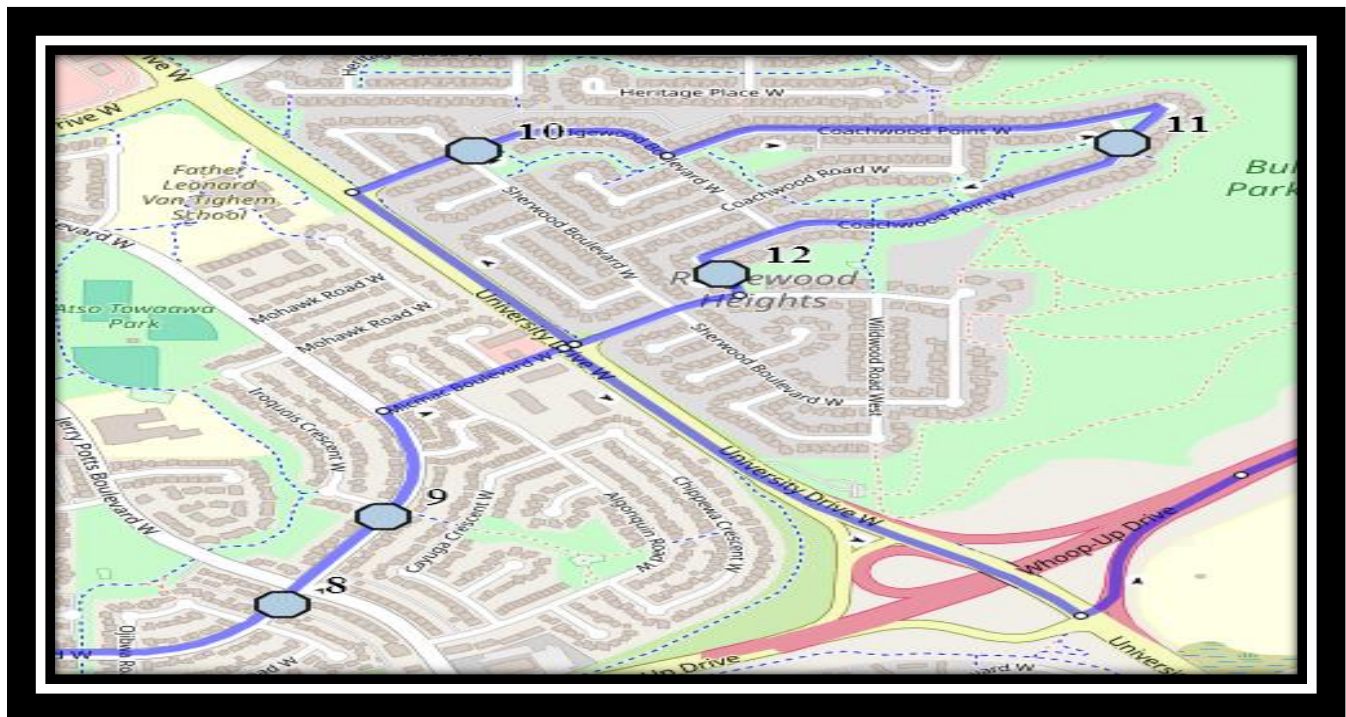

Davidson/Bawden W5

REVISED: November 20, 2024

EFFECTIVE: November 25, 2024

PM Route Same Direction as AM

Ecole Agnes Davidson – 2103 20 Street South – (403) 328-5153

Fleetwood Bawden – 1222 9 Ave. South – (403) 327-5818

Davidson/Bawden W5

REVISED: November 20, 2024

EFFECTIVE: November 25, 2024

Ecole Agnes Davidson – 2103 20 Street South – (403) 328-5153

Fleetwood Bawden – 1222 9 Ave. South – (403) 327-5818

Please arrive 10 minutes before scheduled pick up and drop off times. Times shown may vary due to weather & traffic conditions.