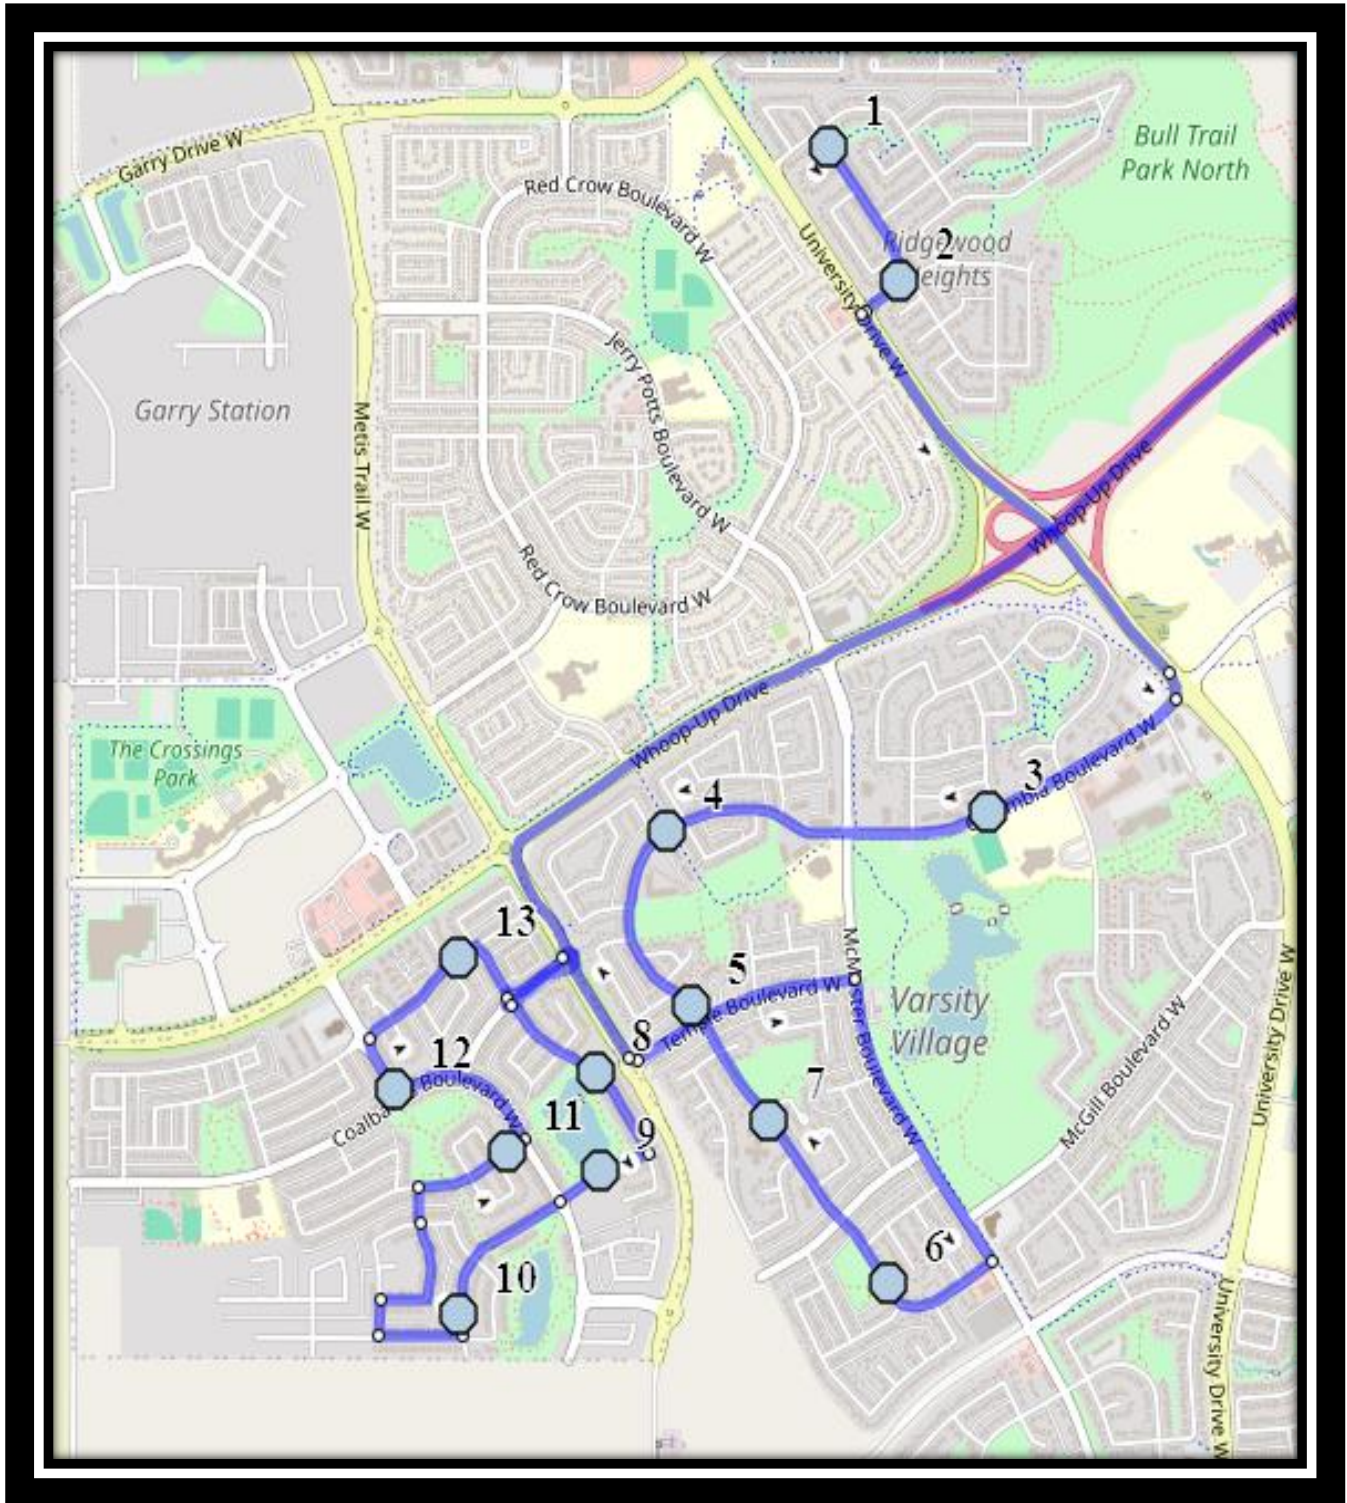

Paterson W2

REVISED: November 20, 2024

EFFECTIVE: November 25, 2024

PM Route reverse order

Gilbert Paterson Middle School – 2109 12 Ave South – (403) 329-0125

Please arrive 10 minutes before scheduled pick up and drop off times. Times shown may vary due to weather & traffic conditions.