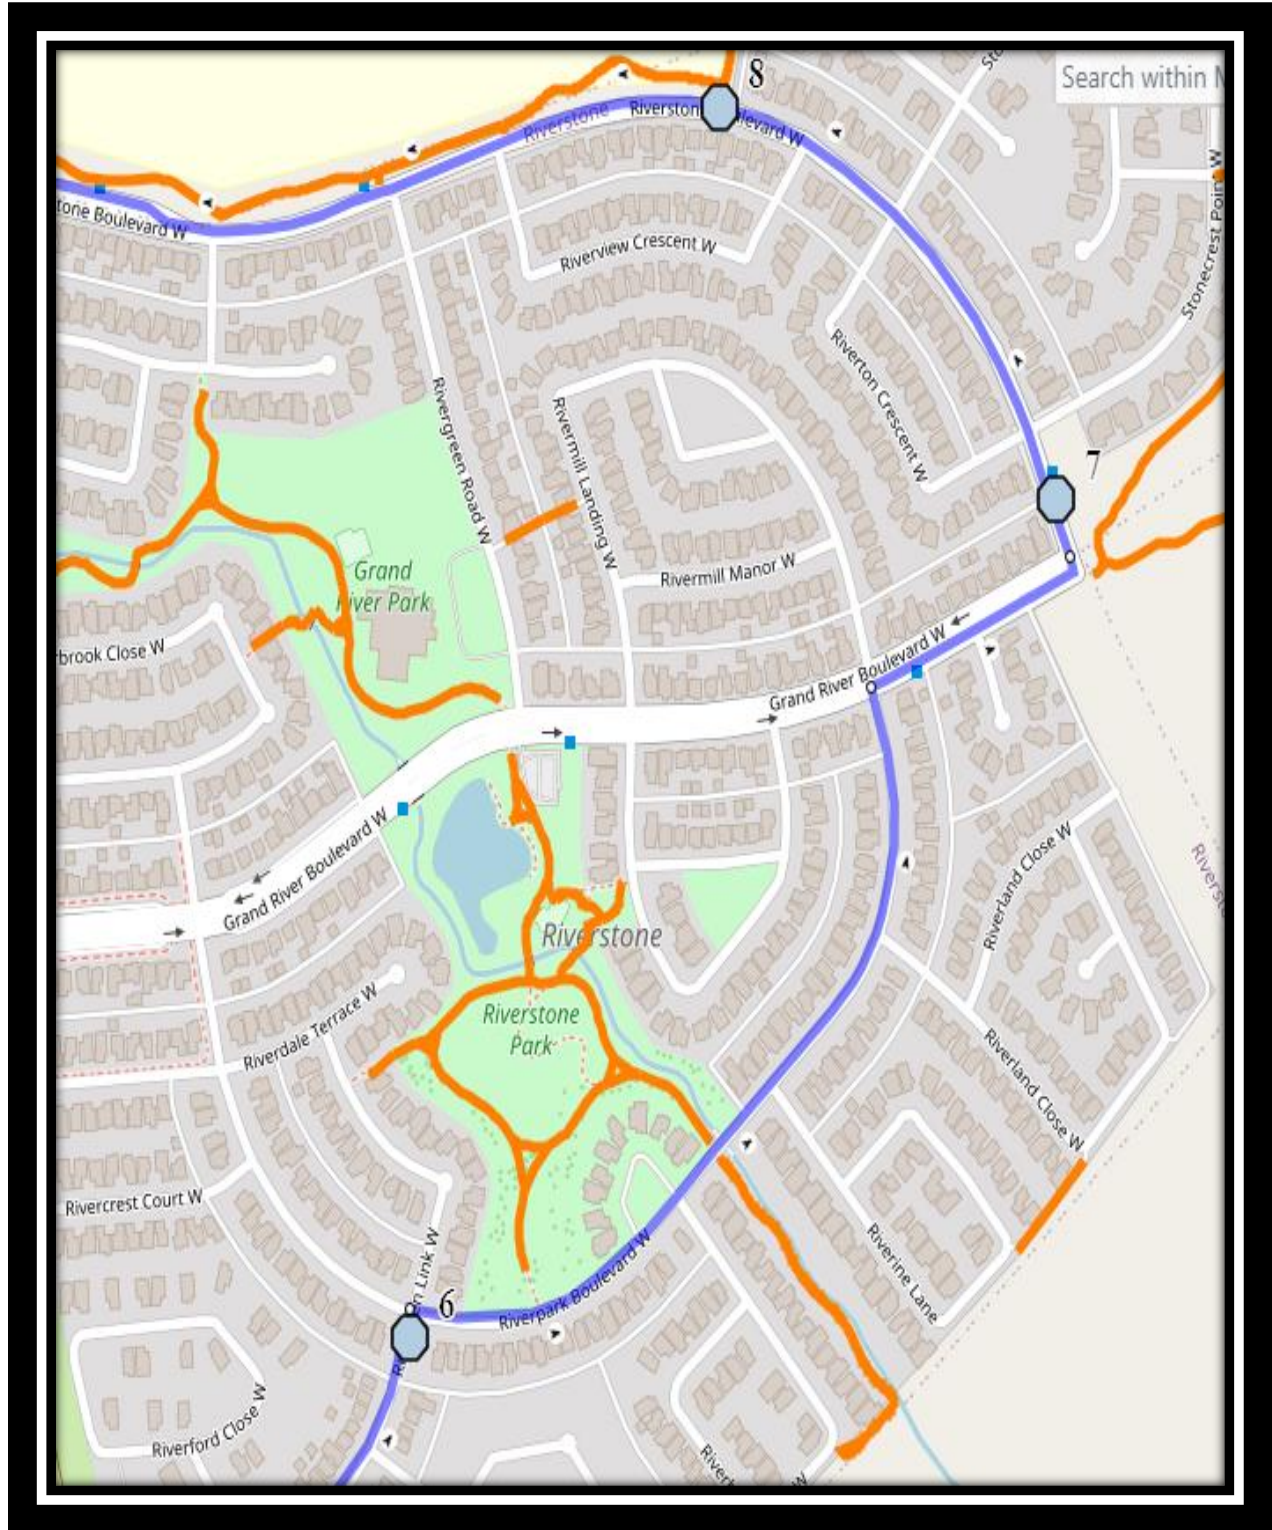

Paterson W3

REVISED: November 19, 2024

EFFECTIVE: November 25, 2024

Gilbert Paterson Middle School – 2109 12 Ave South – (403) 329-0125

Please arrive 10 minutes before scheduled pick up and drop off times. Times shown may vary due to weather & traffic conditions.

Bus routes and maps are subject to change. For the most up-to-date version, visit www.southland.ca/lethbridge.