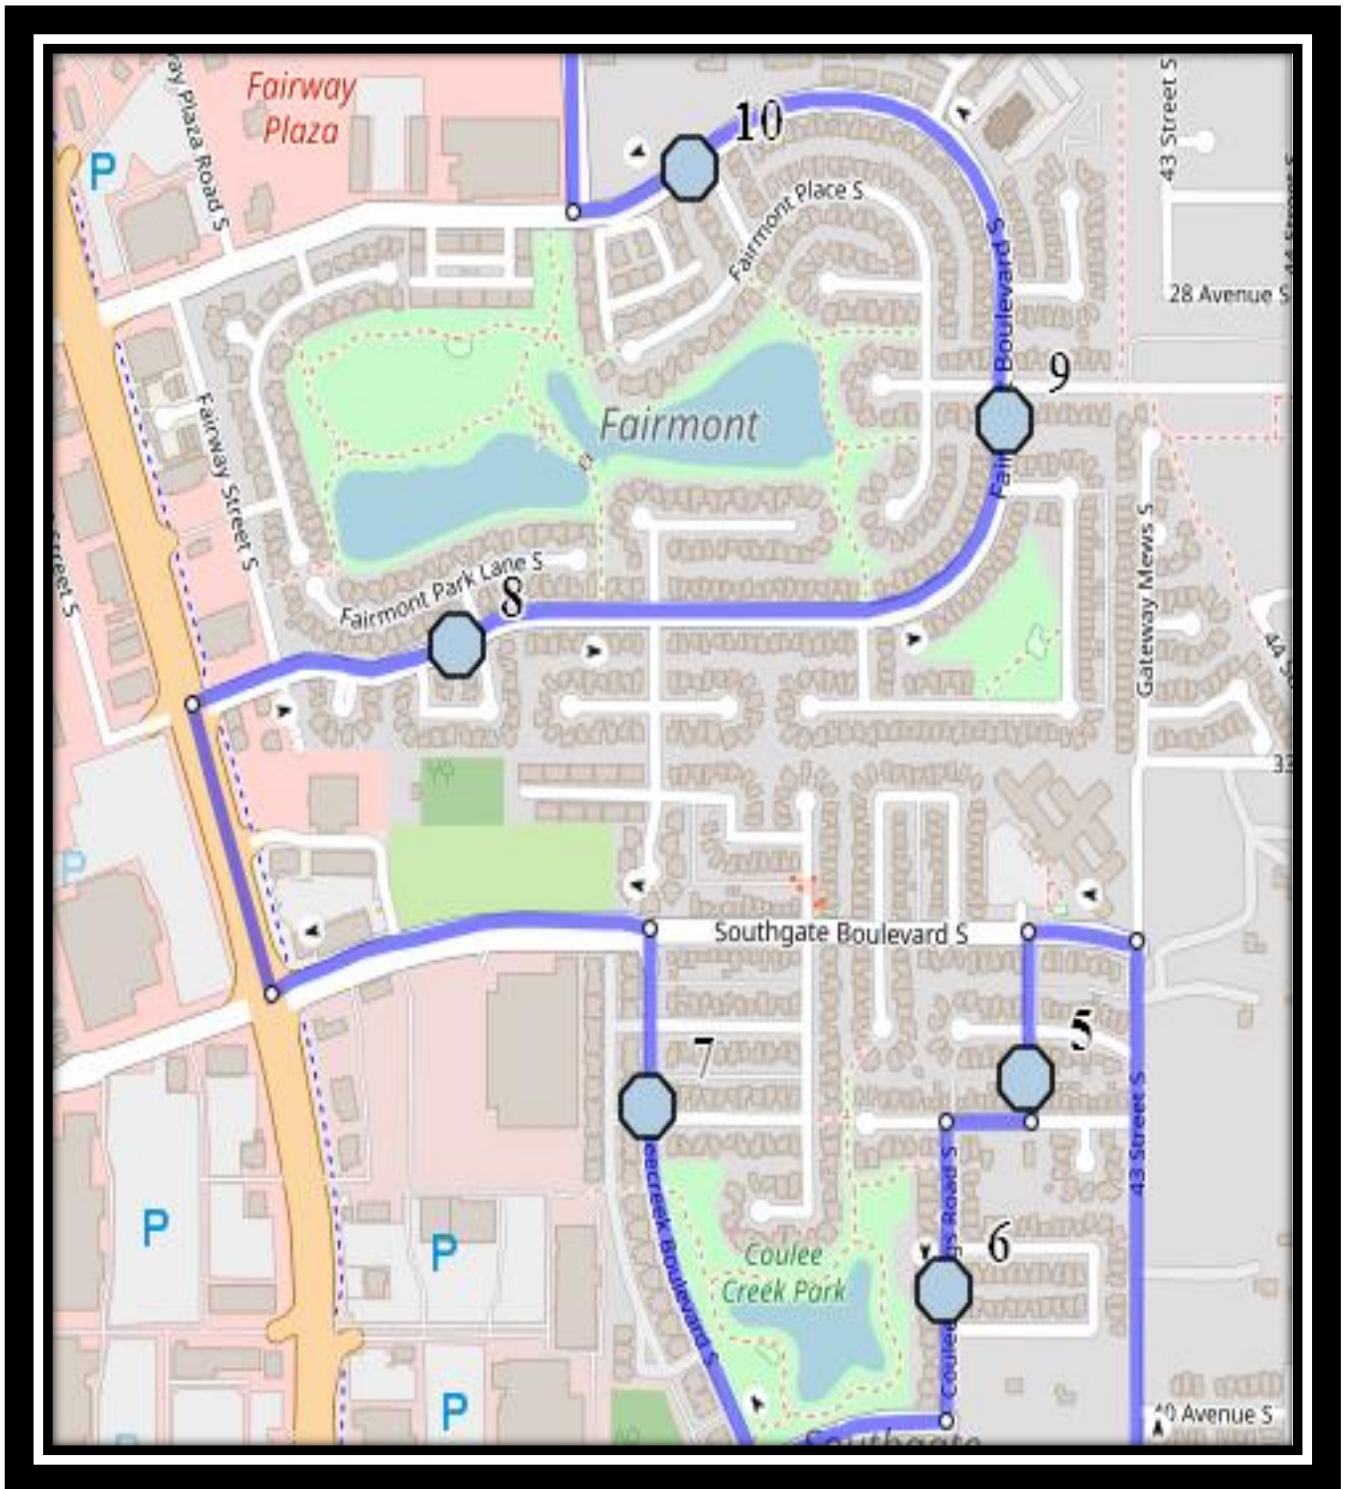

Assumption S1

REVISED: November 4, 2024

EFFECTIVE: November 7, 2024

Our Lady of Assumption – 2219 14 Ave South – (403) 327-5028

Please arrive 10 minutes before scheduled pick up and drop off times. Times shown may vary due to weather & traffic conditions.

Bus routes and maps are subject to change. For the most up-to-date version, visit www.southland.ca/lethbridge.