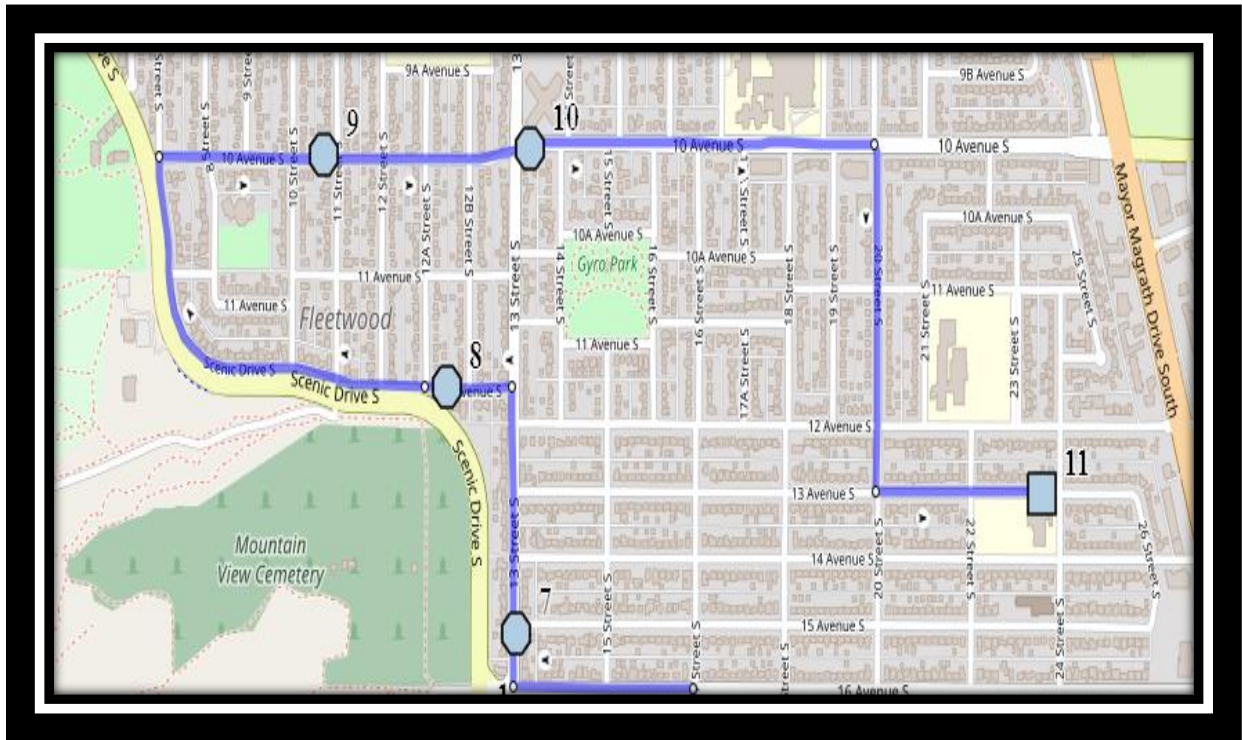

Assumption S2

REVISED: November 4, 2024

EFFECTIVE: November 7, 2024

Our Lady of Assumption – 2219 14 Ave South – (403) 327-5028

Please arrive 10 minutes before scheduled pick up and drop off times. Times shown may vary due to weather & traffic conditions. Bus routes and maps are subject to change. For the most up-to-date version, visit www.southland.ca/lethbridge.