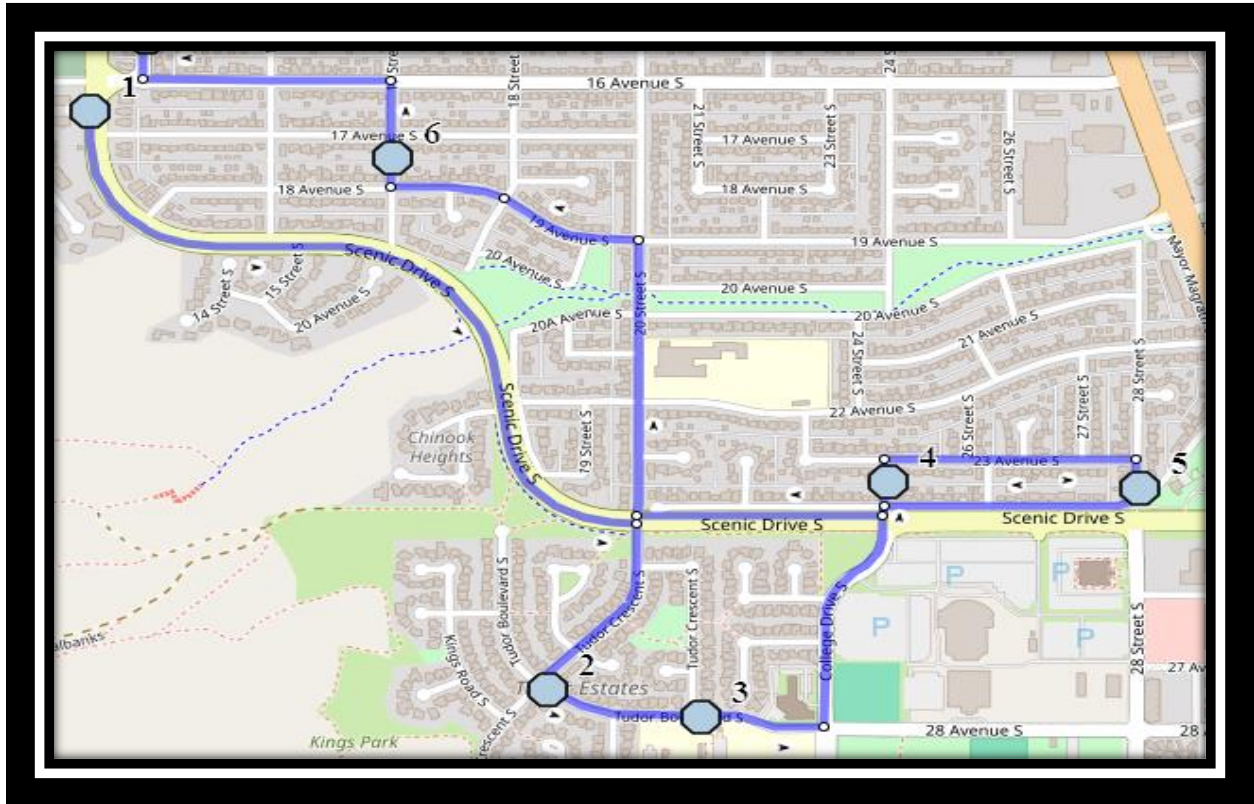

Assumption S2

REVISED: November 4, 2024

EFFECTIVE: November 7, 2024

Our Lady of Assumption – 2219 14 Ave South – (403) 327-5028

Please arrive 10 minutes before scheduled pick up and drop off times. Times shown may vary due to weather & traffic conditions. Bus routes and maps are subject to change. For the most up-to-date version, visit www.southland.ca/lethbridge.