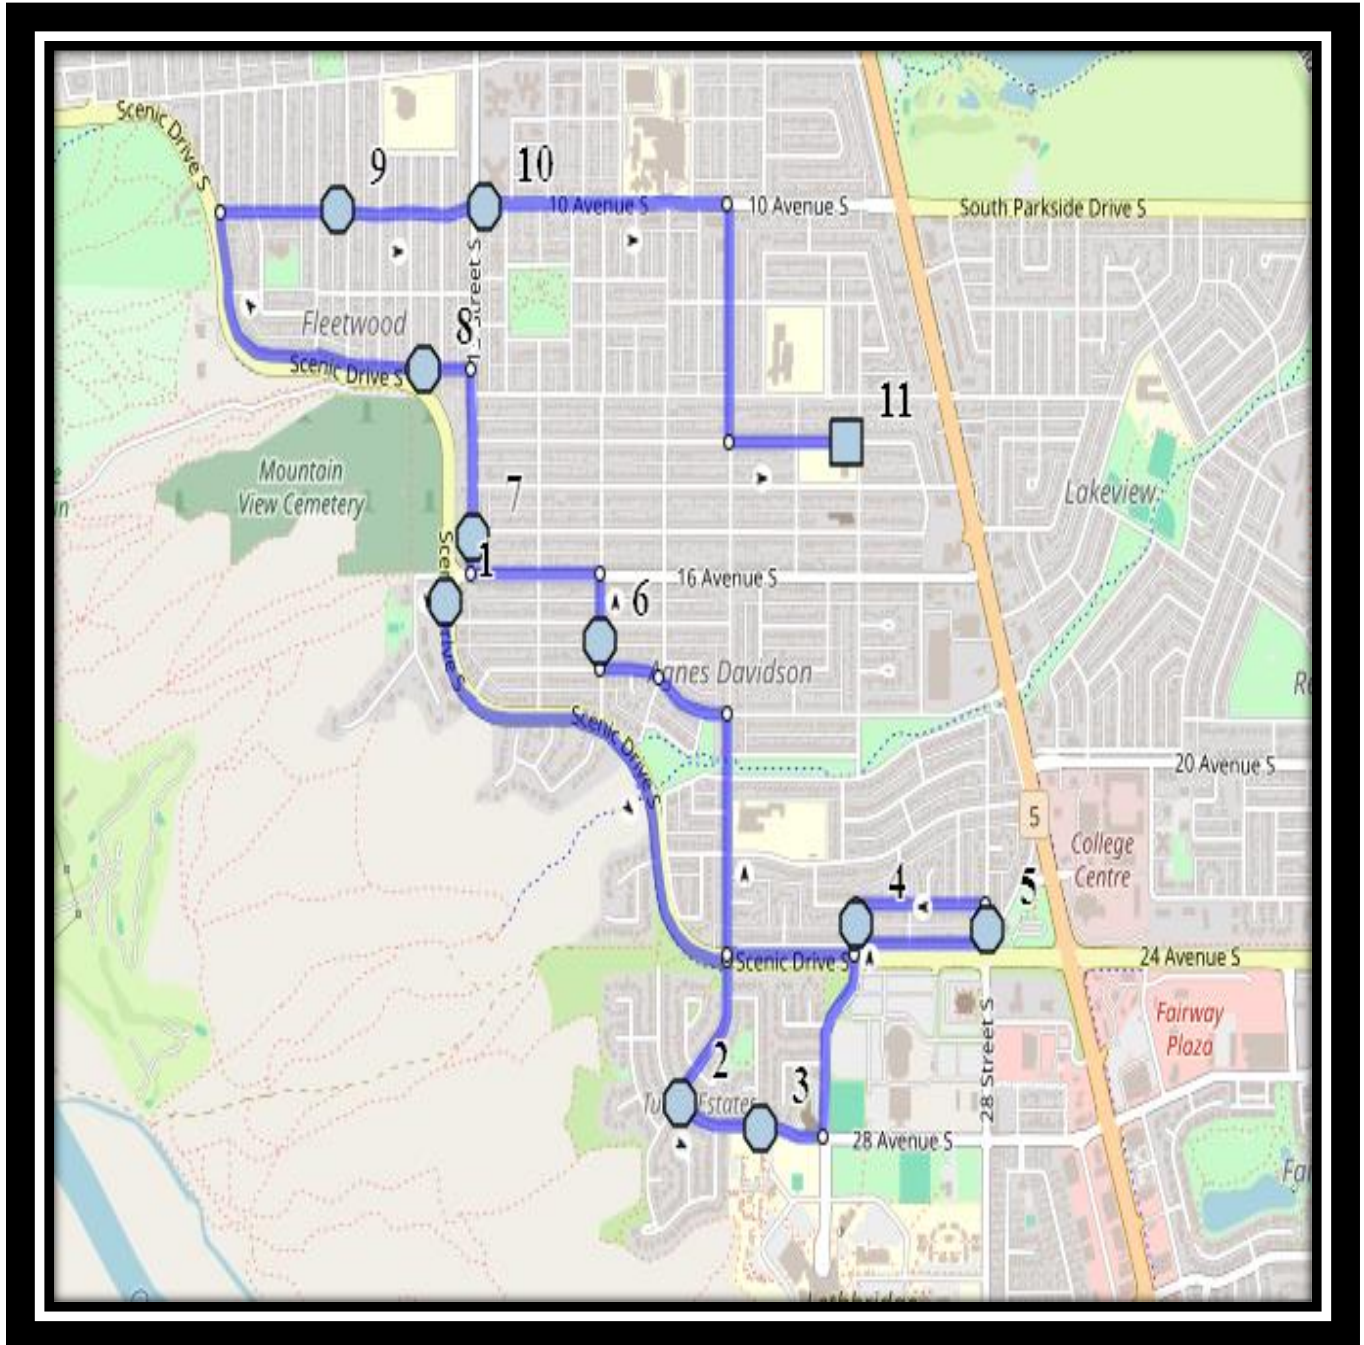

Assumption S2

REVISED: November 4, 2024

EFFECTIVE: November 7, 2024

AM Route – PM route same order

Our Lady of Assumption – 2219 14 Ave South – (403) 327-5028

Please arrive 10 minutes before scheduled pick up and drop off times. Times shown may vary due to weather & traffic conditions. Bus routes and maps are subject to change. For the most up-to-date version, visit www.southland.ca/lethbridge.