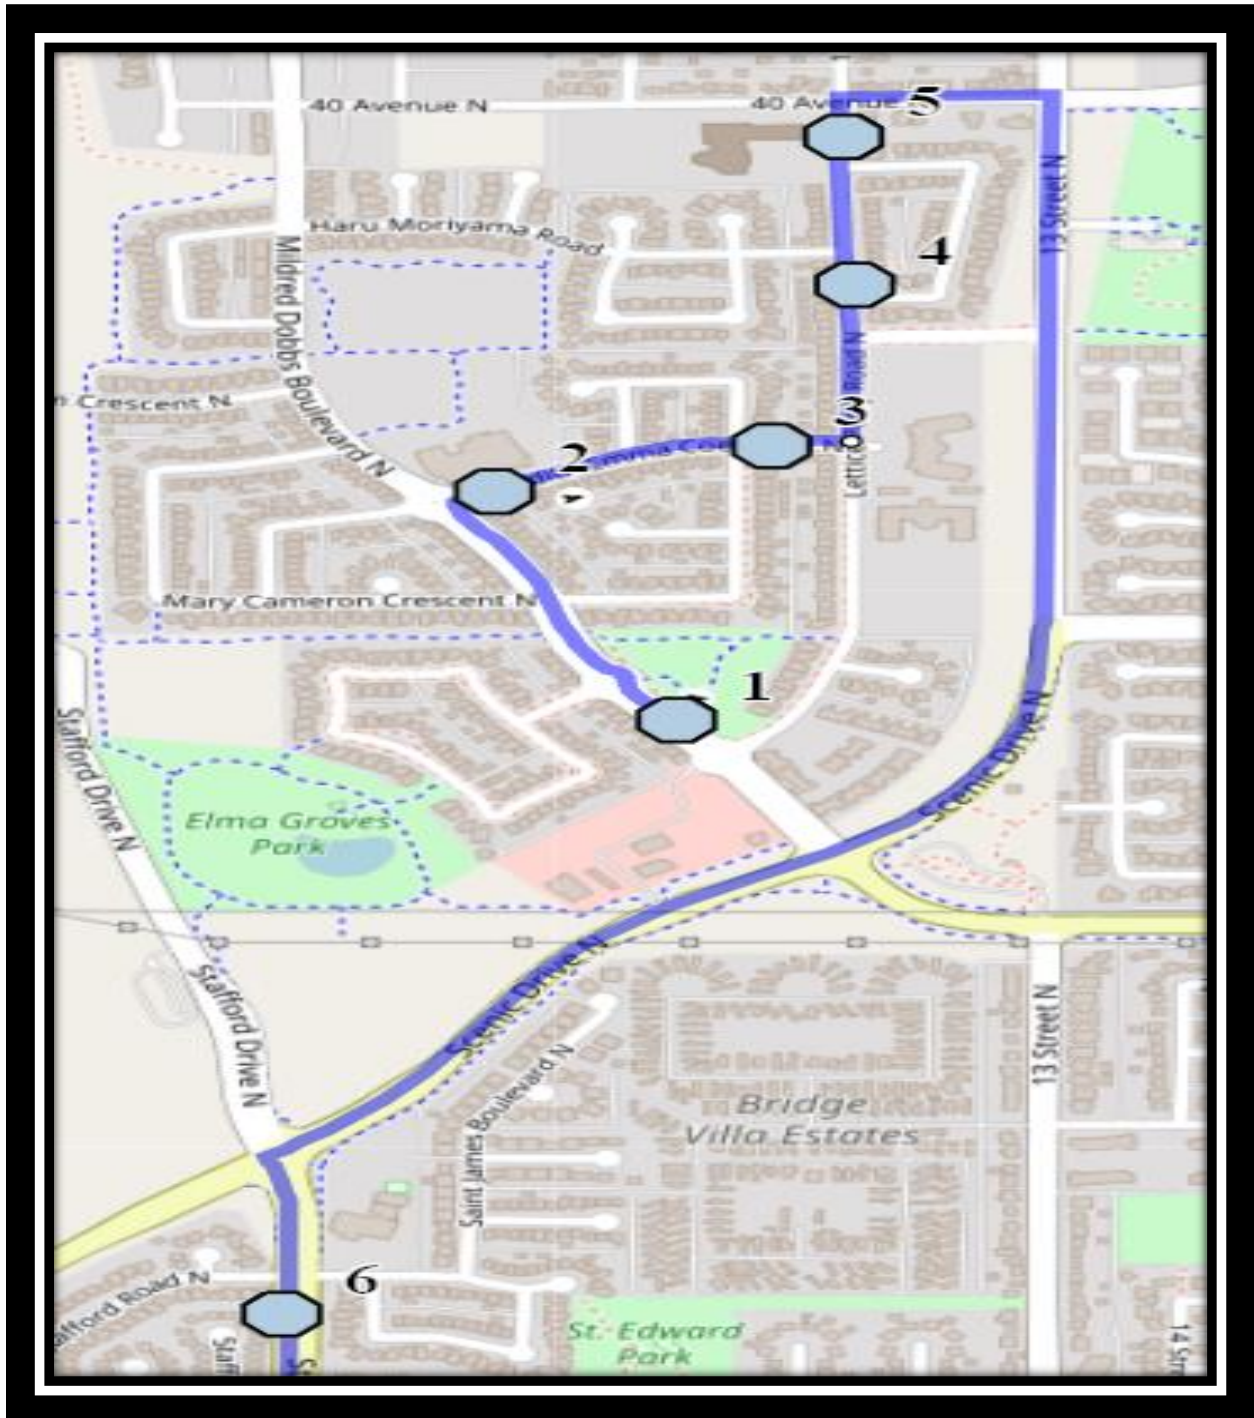

Buchanan N2

REVISED: November 5, 2024

EFFECTIVE: November 7, 2024

AM ROUTE

Senator Buchanan Elementary – 1101 7 Ave North – (403) 327-7321

Please arrive 5 minutes before scheduled pick up and drop off times. Times shown may vary due to weather & traffic conditions.

#2 - 8:14 AM - Edith Emma Coe Rd N Eastbound - east of Mildred Dobbs at mailboxes

#3 - 8:15 AM - Edith Emma Coe Rd N Eastbound- after Thryza Burkitt before ally

#4 - 8:16 AM - Lettice Perry Rd N after Dorothy Gentalman Cres N

#3 - 4:04 PM - Mildred Dobbs Blvd N Northbound - between Lettice Perry and Jessie Robinson

#4 - 4:06 PM - Edith Emma Coe Rd N Eastbound - east of Mildred Dobbs at mailboxes

#5 - 4:07 PM - Edith Emma Coe Rd N Eastbound- after Thryza Burkitt before ally

#3 - 11:41 AM - Mildred Dobbs Blvd N Northbound - between Lettice Perry and Jessie Robinson

#4 - 11:43 AM - Edith Emma Coe Rd N Eastbound - east of Mildred Dobbs at mailboxes

#5 - 11:44 AM - Edith Emma Coe Rd N Eastbound- after Thryza Burkitt before ally