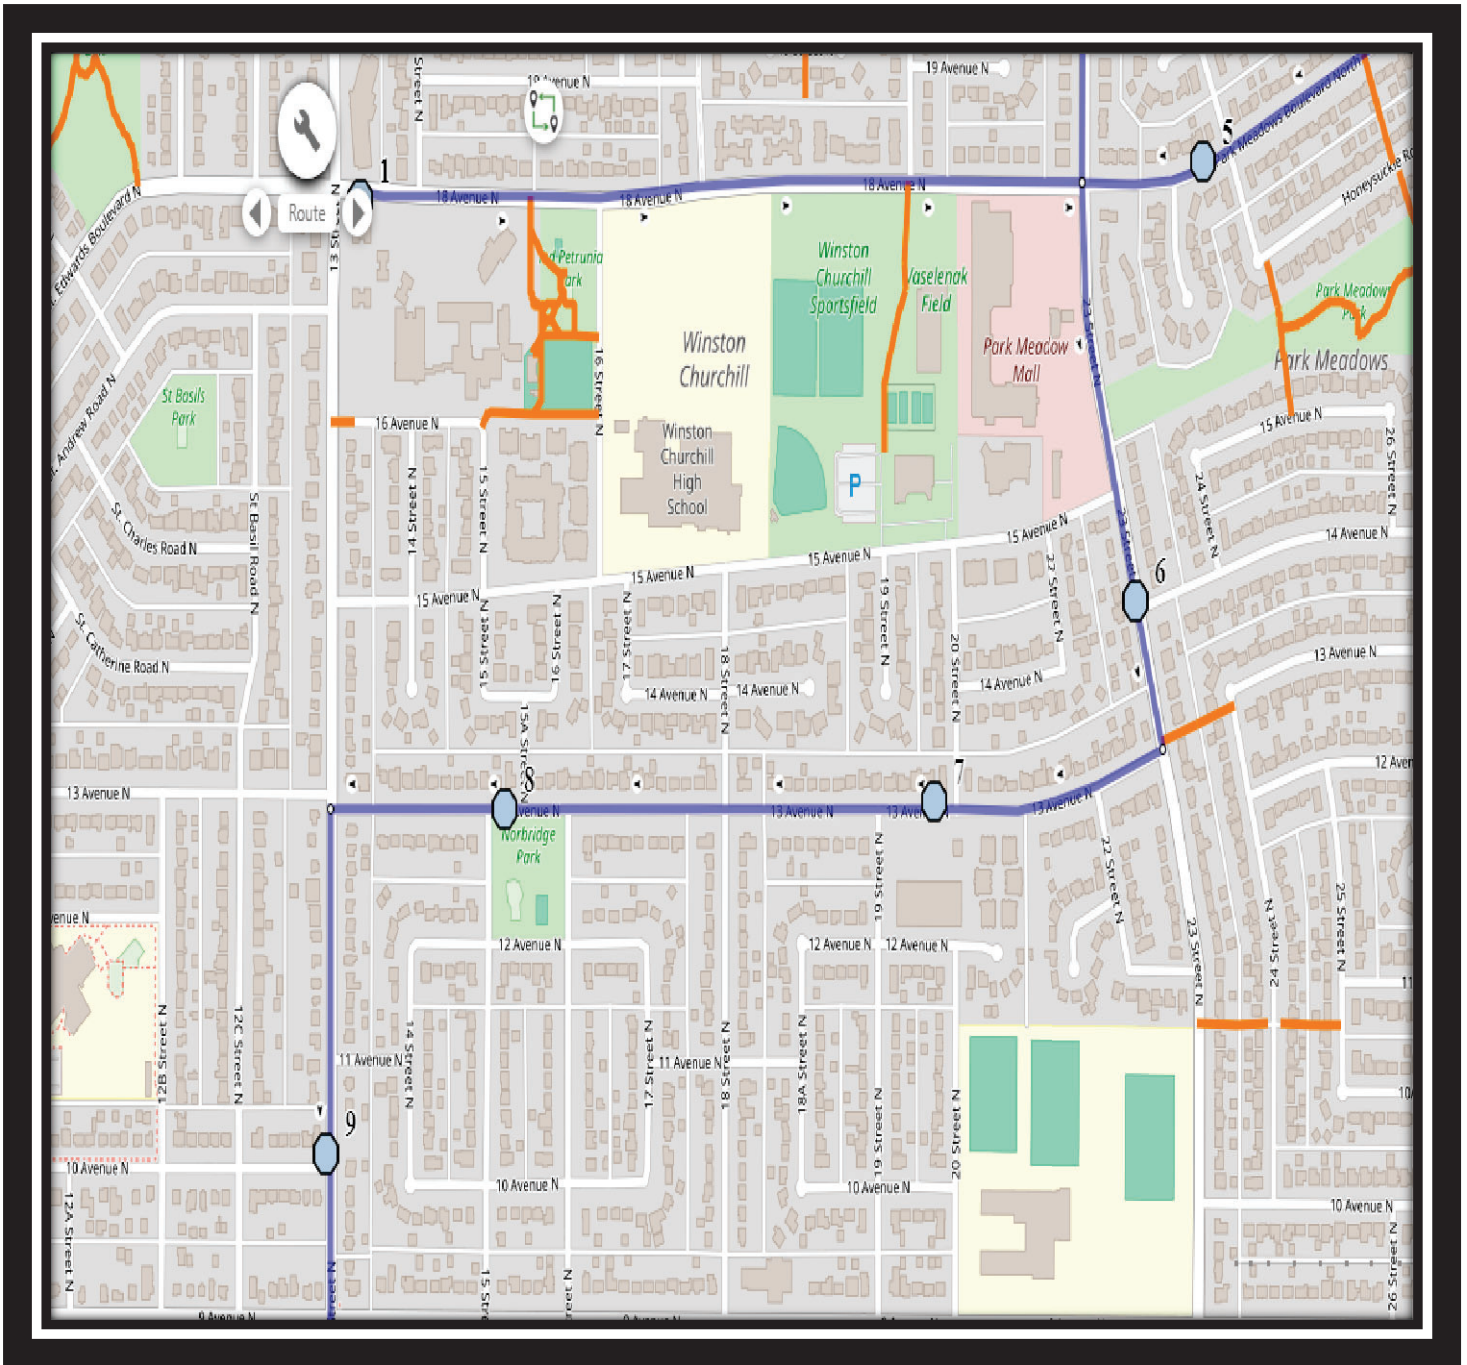

CFM N1

REVISED: November 28, 2024

EFFECTIVE: December 2, 2024

Catholic Central High East – 405 18 Street South – (403) 327-4596
St. Francis Junior High School – 333 18 Street South – (403) 327-3402
Ecole St. Mary's – 422 20 Street South – (403) 327-3098

Please arrive 10 minutes before scheduled pick up and drop off times. Times shown may vary due to weather & traffic conditions.
Bus routes and maps are subject to change. For the most up-to-date version, visit www.southland.ca/lethbridge.