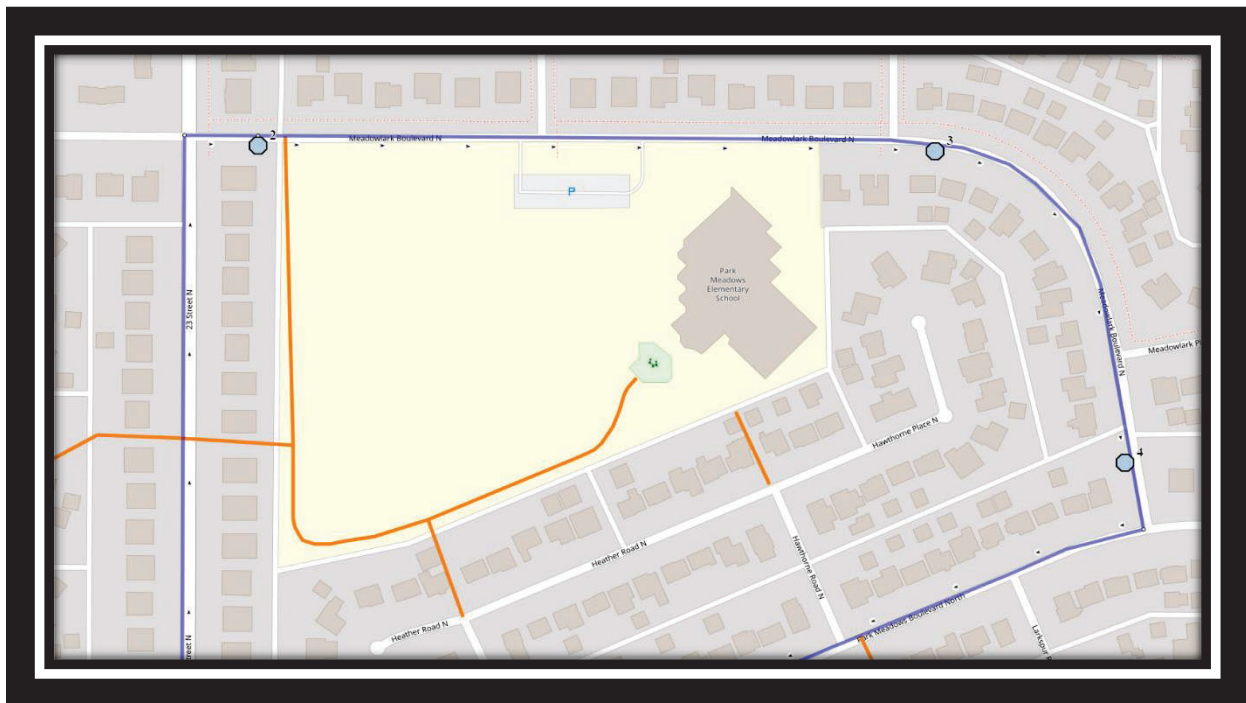

CFM N1

REVISED: November 28, 2024

EFFECTIVE: December 2, 2024

Catholic Central High East – 405 18 Street South – (403) 327-4596
St. Francis Junior High School – 333 18 Street South – (403) 327-3402
Ecole St. Mary's – 422 20 Street South – (403) 327-3098

Please arrive 10 minutes before scheduled pick up and drop off times. Times shown may vary due to weather & traffic conditions.
Bus routes and maps are subject to change. For the most up-to-date version, visit www.southland.ca/lethbridge.