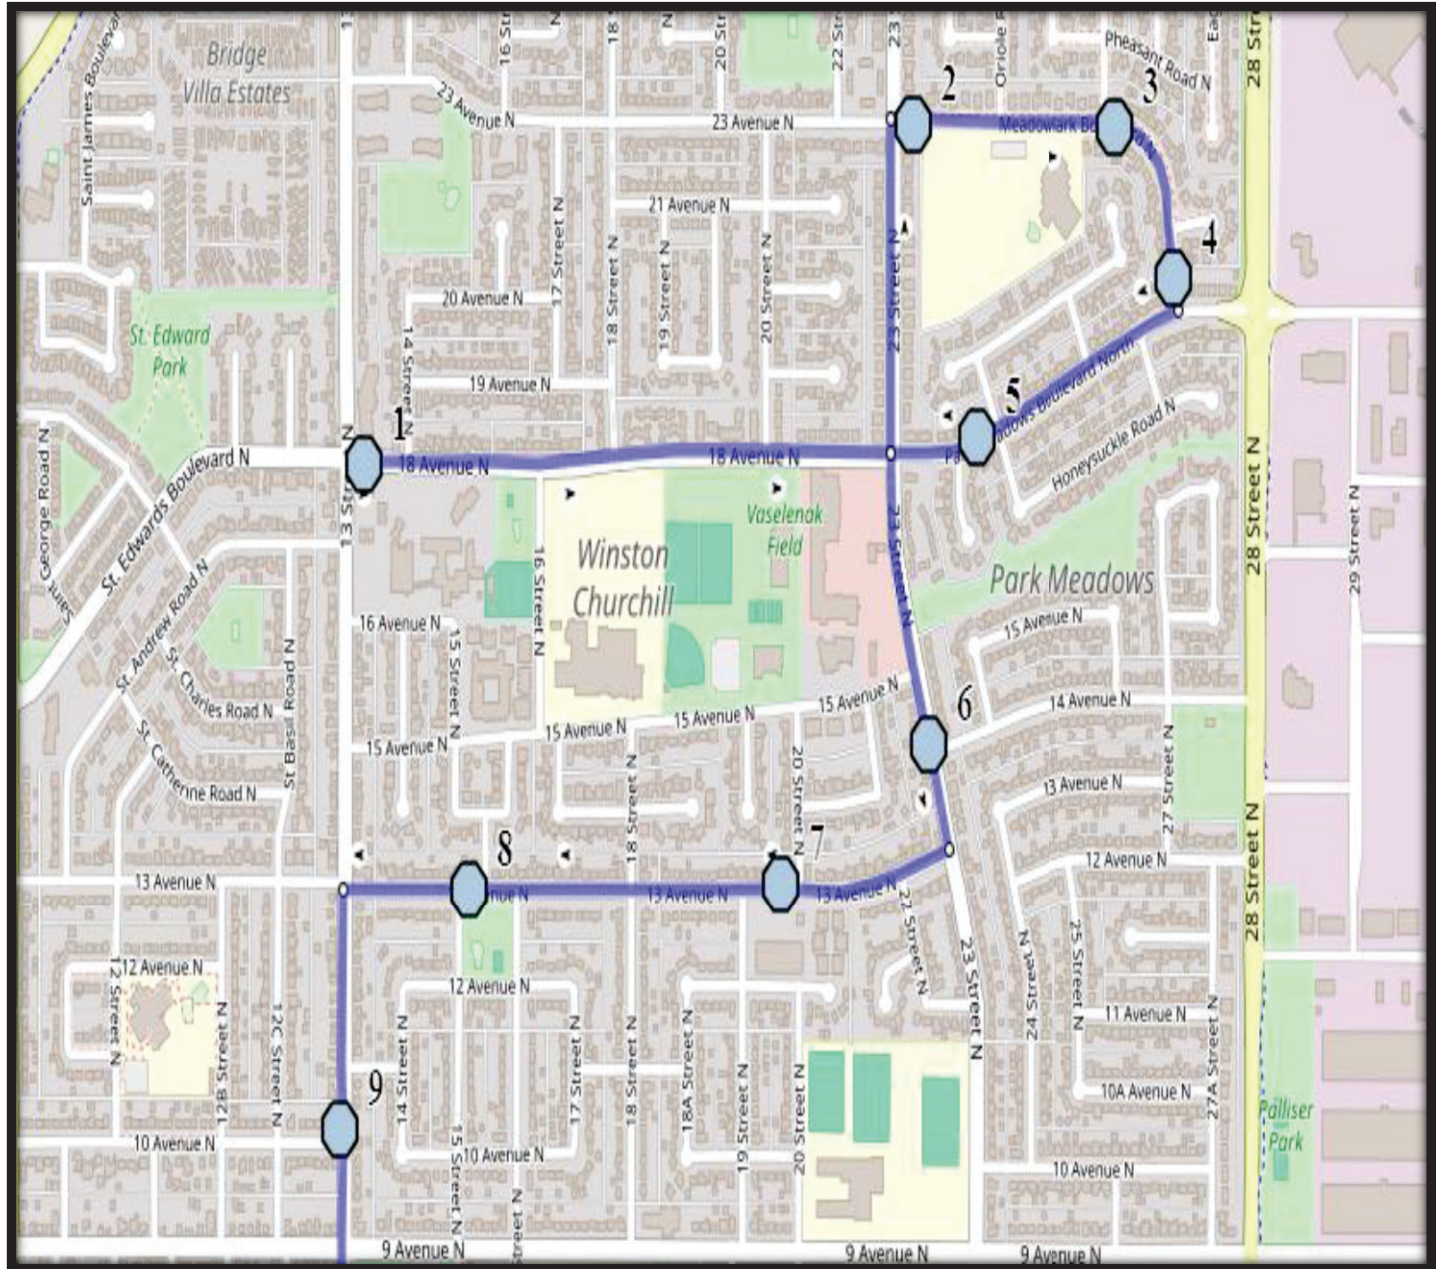

CFM N1

REVISED: November 28, 2024

EFFECTIVE: December 2, 2024

PM Route Same Direction as AM

- **Catholic Central High East – 405 18 Street South – (403) 327-4596**
- **St. Francis Junior High School – 333 18 Street South – (403) 327-3402**
- **Ecole St. Mary’s – 422 20 Street South – (403) 327-3098**

Please arrive 10 minutes before scheduled pick up and drop off times. Times shown may vary due to weather & traffic conditions. Bus routes and maps are subject to change. For the most up-to-date version, visit www.southland.ca/lethbridge.