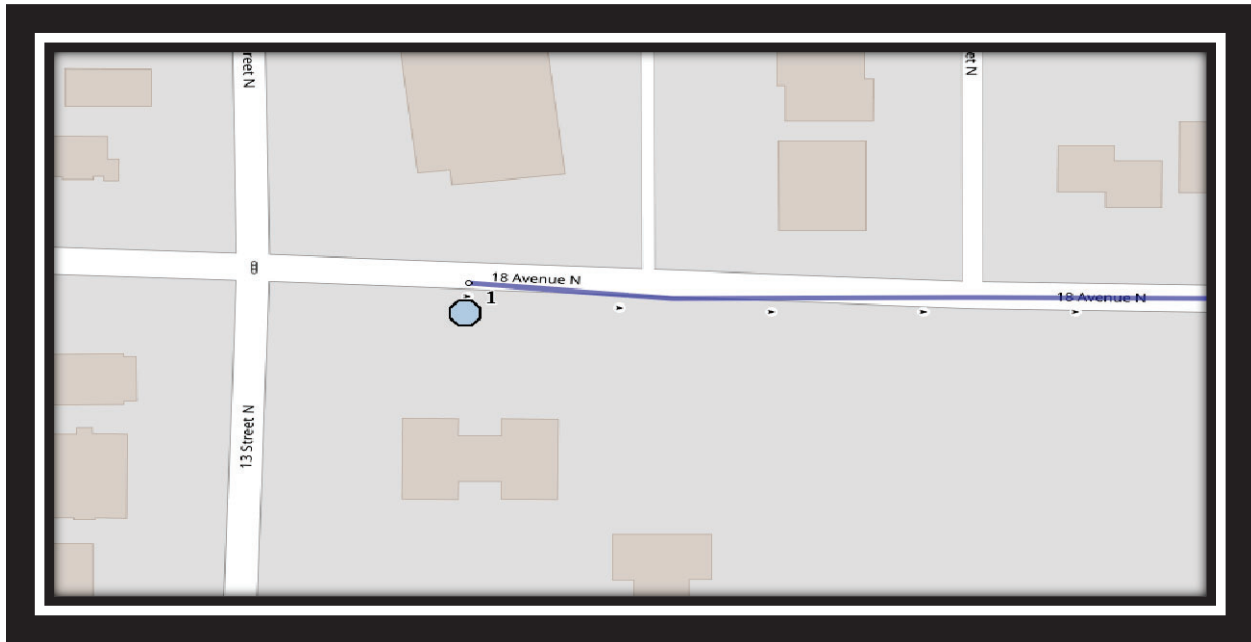

CFM N1

REVISED: November 28, 2024

EFFECTIVE: December 2, 2024

Catholic Central High East – 405 18 Street South – (403) 327-4596
St. Francis Junior High School – 333 18 Street South – (403) 327-3402
Ecole St. Mary's – 422 20 Street South – (403) 327-3098

Please arrive 10 minutes before scheduled pick up and drop off times. Times shown may vary due to weather & traffic conditions.
Bus routes and maps are subject to change. For the most up-to-date version, visit www.southland.ca/lethbridge.