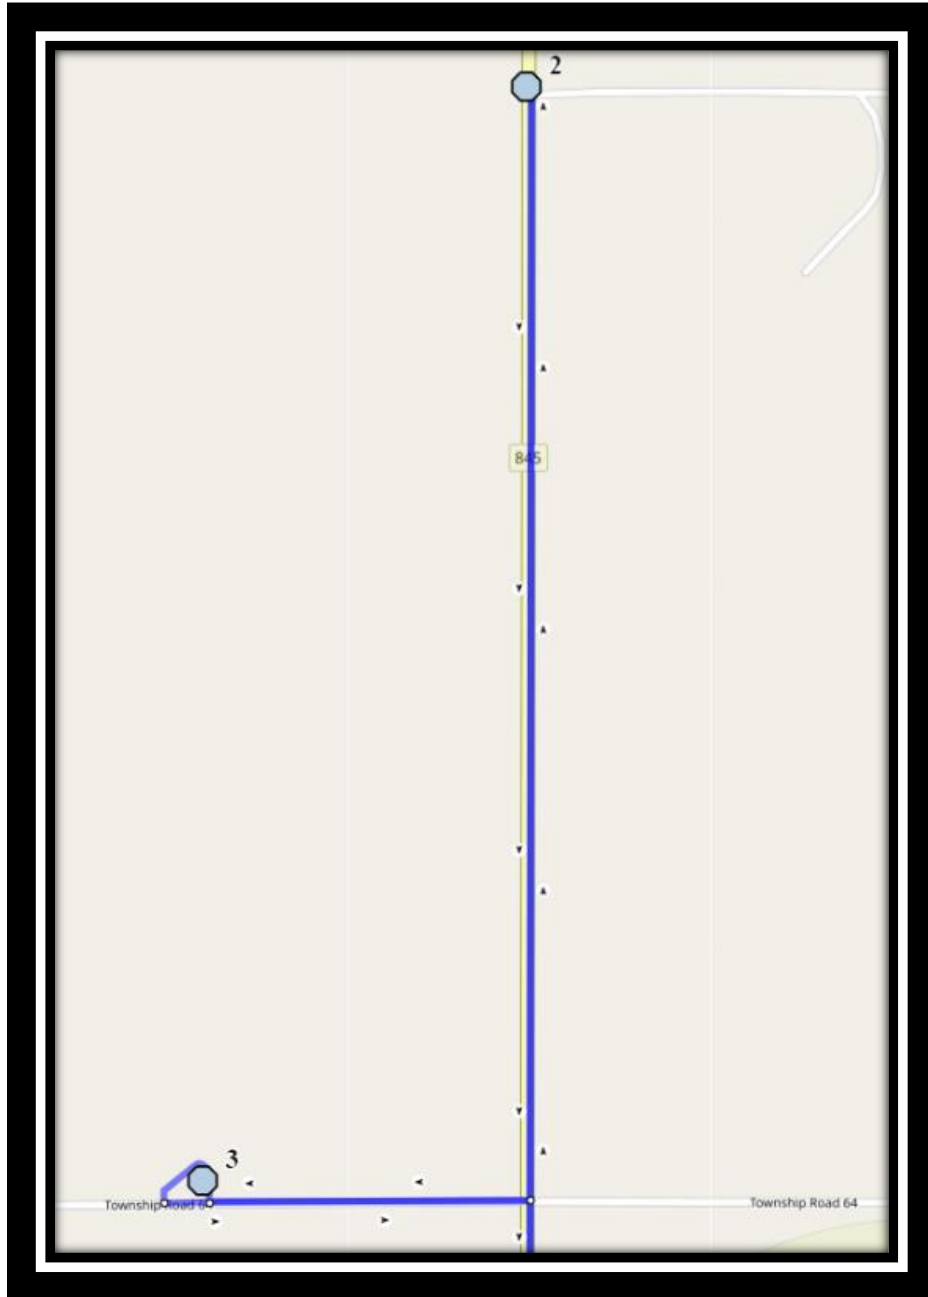

CFM Raymond Stirling

REVISED: November 1, 2024

EFFECTIVE: November 1, 2024

Catholic Central High East – 405 18 Street South – (403) 327-4596

St. Francis Middle School – 333 18 Street South – (403) 327-3402

Ecole St. Mary's – 422 20 Street South – (403) 327-3098

Please arrive 10 minutes before scheduled pick up and drop off times. Times shown may vary due to weather & traffic conditions.

Bus routes and maps are subject to change. For the most up-to-date version, visit www.southland.ca/lethbridge.