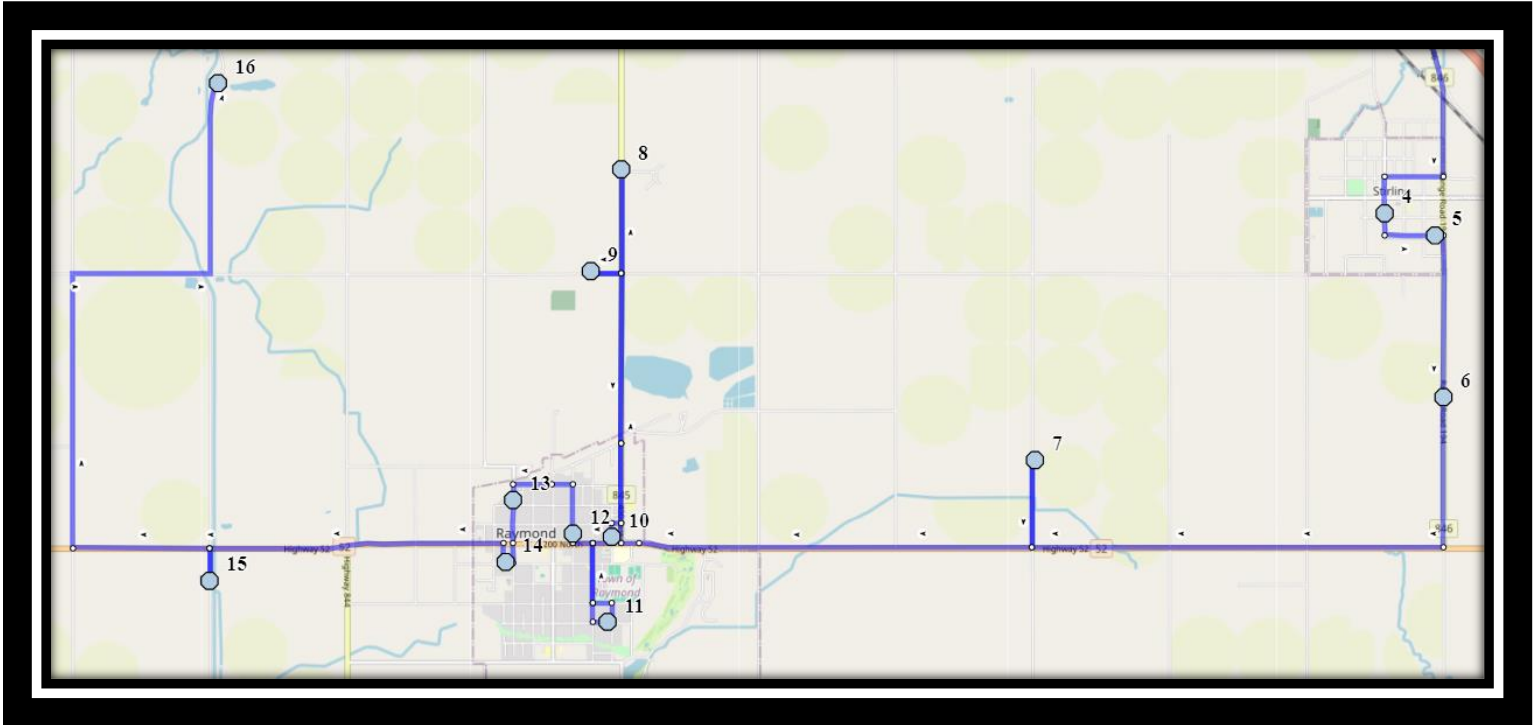

CFM Raymond Stirling

REVISED: November 1, 2024

EFFECTIVE: November 1, 2024

PM ROUTE - Alternate stop order

Catholic Central High East – 405 18 Street South – (403) 327-4596

St. Francis Middle School – 333 18 Street South – (403) 327-3402

Ecole St. Mary’s – 422 20 Street South – (403) 327-3098

Please arrive 10 minutes before scheduled pick up and drop off times. Times shown may vary due to weather & traffic conditions.

Bus routes and maps are subject to change. For the most up-to-date version, visit www.southland.ca/lethbridge.