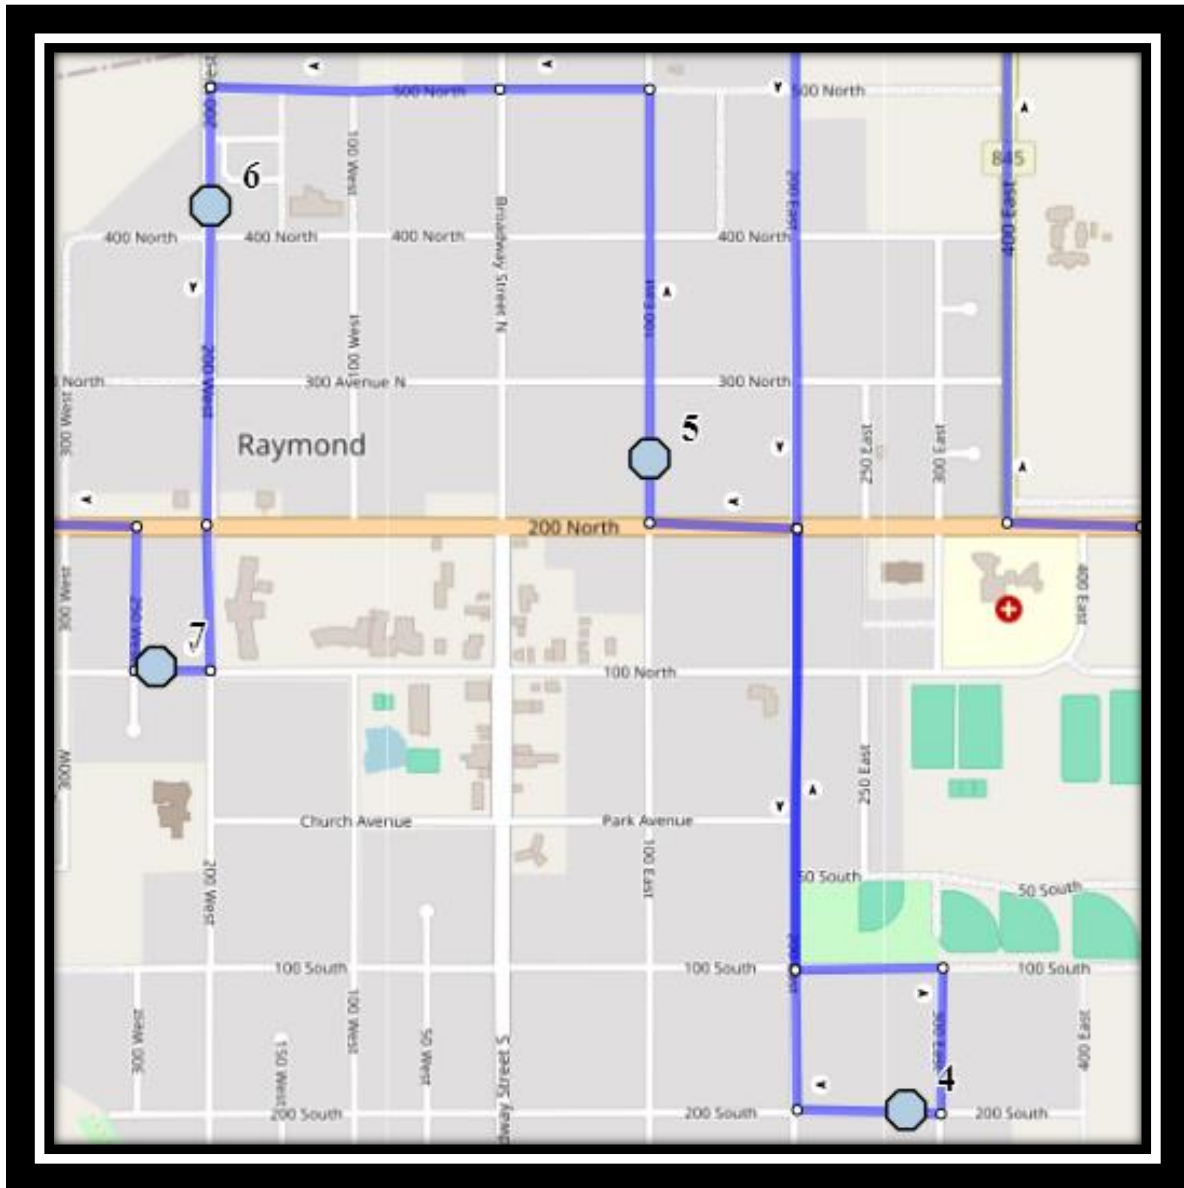

CFM Raymond Stirling

REVISED: November 1, 2024

EFFECTIVE: November 1, 2024

Catholic Central High East – 405 18 Street South – (403) 327-4596

St. Francis Middle School – 333 18 Street South – (403) 327-3402

Ecole St. Mary's – 422 20 Street South – (403) 327-3098

Please arrive 10 minutes before scheduled pick up and drop off times. Times shown may vary due to weather & traffic conditions.

Bus routes and maps are subject to change. For the most up-to-date version, visit www.southland.ca/lethbridge.