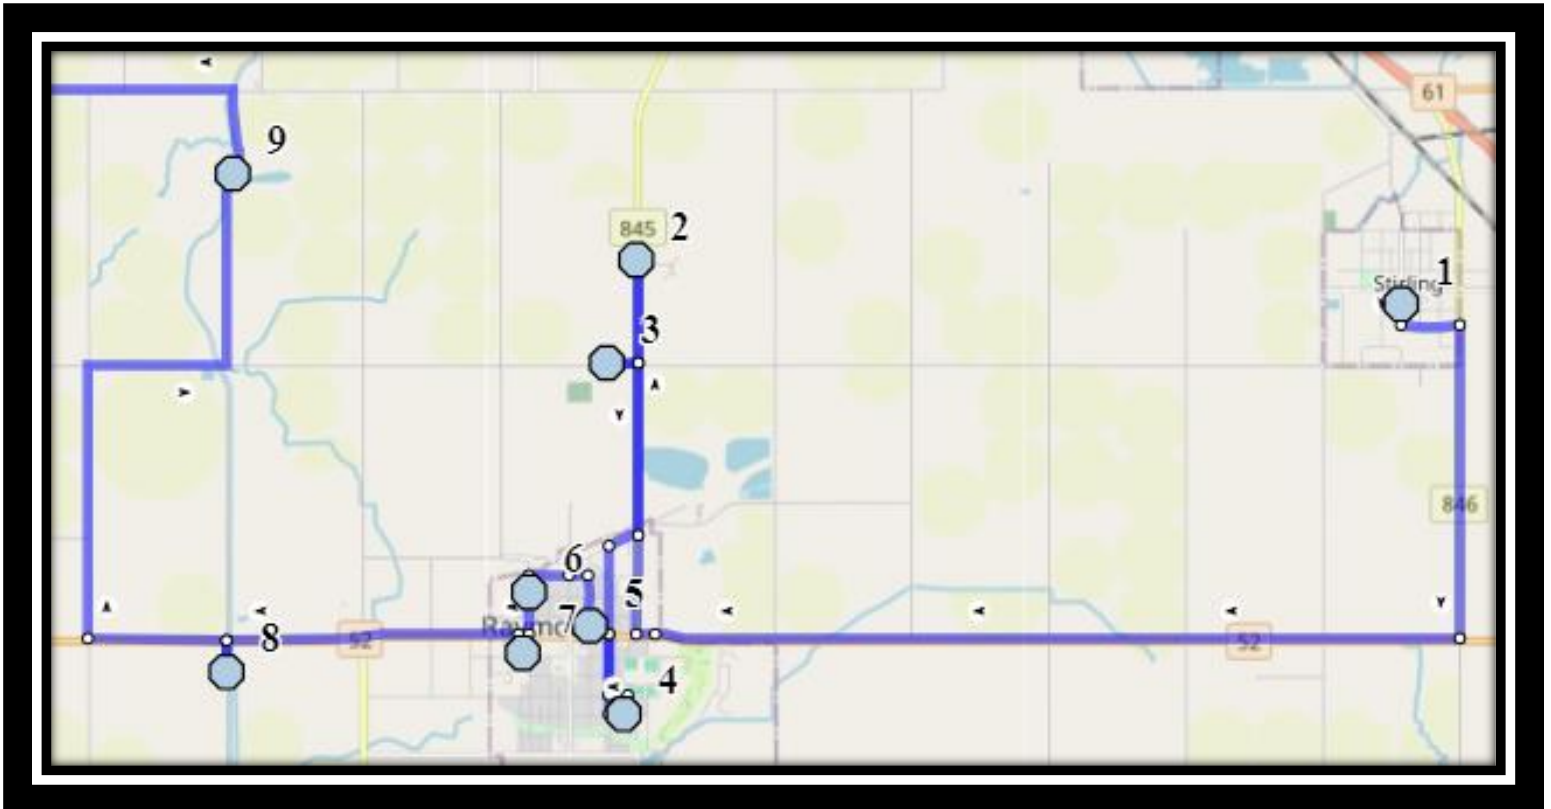

CFM Raymond Stirling

REVISED: November 1, 2024

EFFECTIVE: November 1, 2024

AM ROUTE – PM Alternate stop order

Catholic Central High East – 405 18 Street South – (403) 327-4596

St. Francis Middle School – 333 18 Street South – (403) 327-3402

Ecole St. Mary's – 422 20 Street South – (403) 327-3098

Please arrive 10 minutes before scheduled pick up and drop off times. Times shown may vary due to weather & traffic conditions.

Bus routes and maps are subject to change. For the most up-to-date version, visit www.southland.ca/lethbridge.