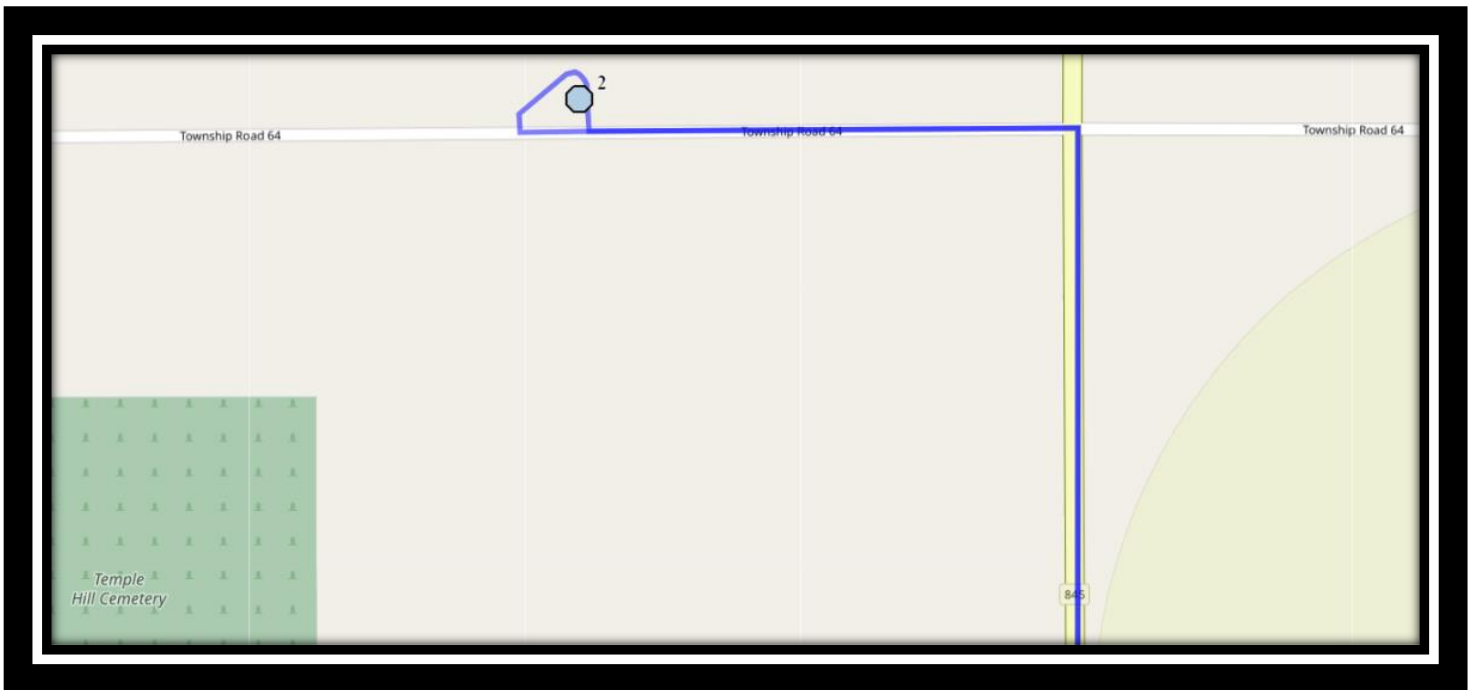

CFM Raymond Stirling

REVISED: November 1, 2024

EFFECTIVE: November 1, 2024

Catholic Central High East – 405 18 Street South – (403) 327-4596

St. Francis Middle School – 333 18 Street South – (403) 327-3402

Ecole St. Mary's – 422 20 Street South – (403) 327-3098

Please arrive 10 minutes before scheduled pick up and drop off times. Times shown may vary due to weather & traffic conditions.

Bus routes and maps are subject to change. For the most up-to-date version, visit www.southland.ca/lethbridge.