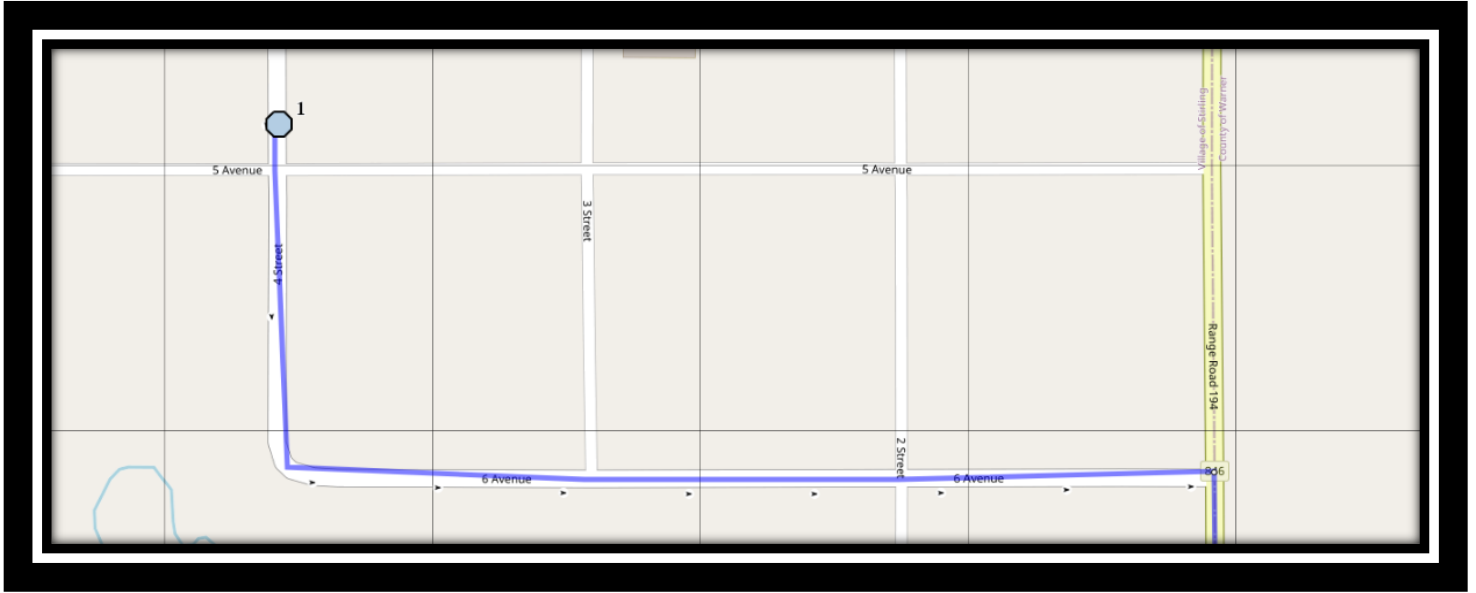

CFM Raymond Stirling

REVISED: November 1, 2024

EFFECTIVE: November 1, 2024

Catholic Central High East – 405 18 Street South – (403) 327-4596

St. Francis Middle School – 333 18 Street South – (403) 327-3402

Ecole St. Mary's – 422 20 Street South – (403) 327-3098

Please arrive 10 minutes before scheduled pick up and drop off times. Times shown may vary due to weather & traffic conditions.

Bus routes and maps are subject to change. For the most up-to-date version, visit www.southland.ca/lethbridge.