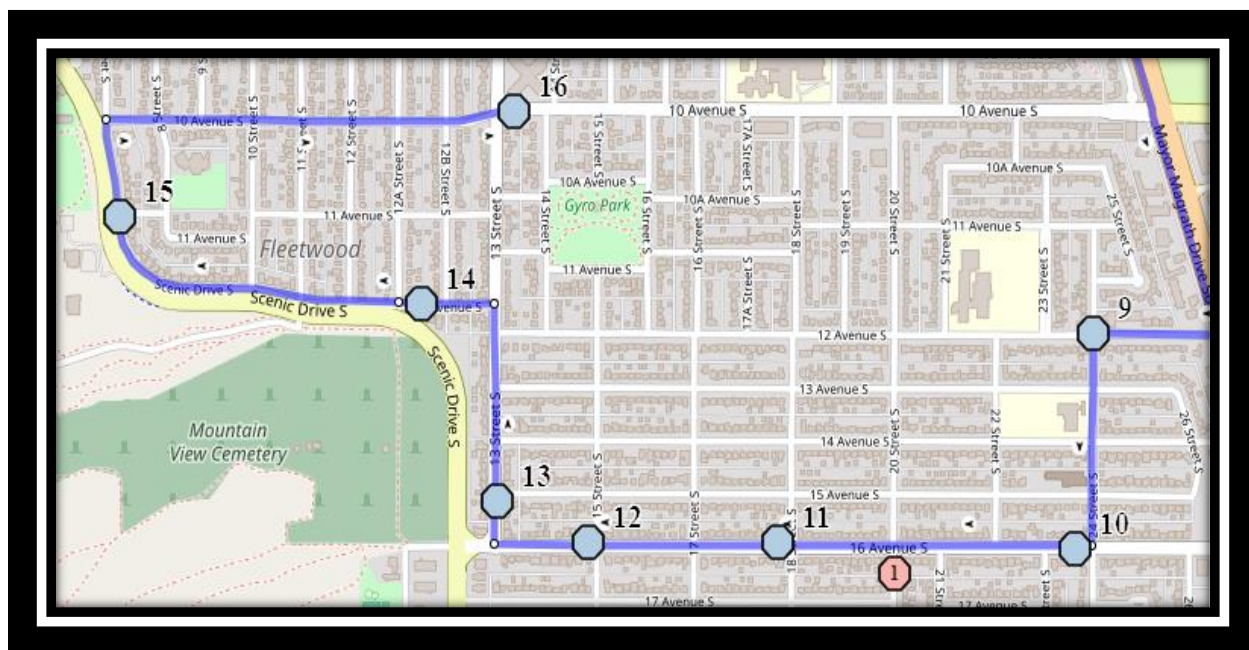

CFM S6

REVISED: September.30,2024

EFFECTIVE: October.3,2024

Catholic Central High East – 405 18 Street South – (403) 327-4596

St. Francis Middle School – 333 18 Street South – (403) 327-3402

Ecole St. Mary’s – 422 20 Street South – (403) 327-3098

Please arrive 10 minutes before scheduled pick up and drop off times. Times shown may vary due to weather & traffic conditions.
Bus routes and maps are subject to change. For the most up-to-date version, visit www.southland.ca/lethbridge.