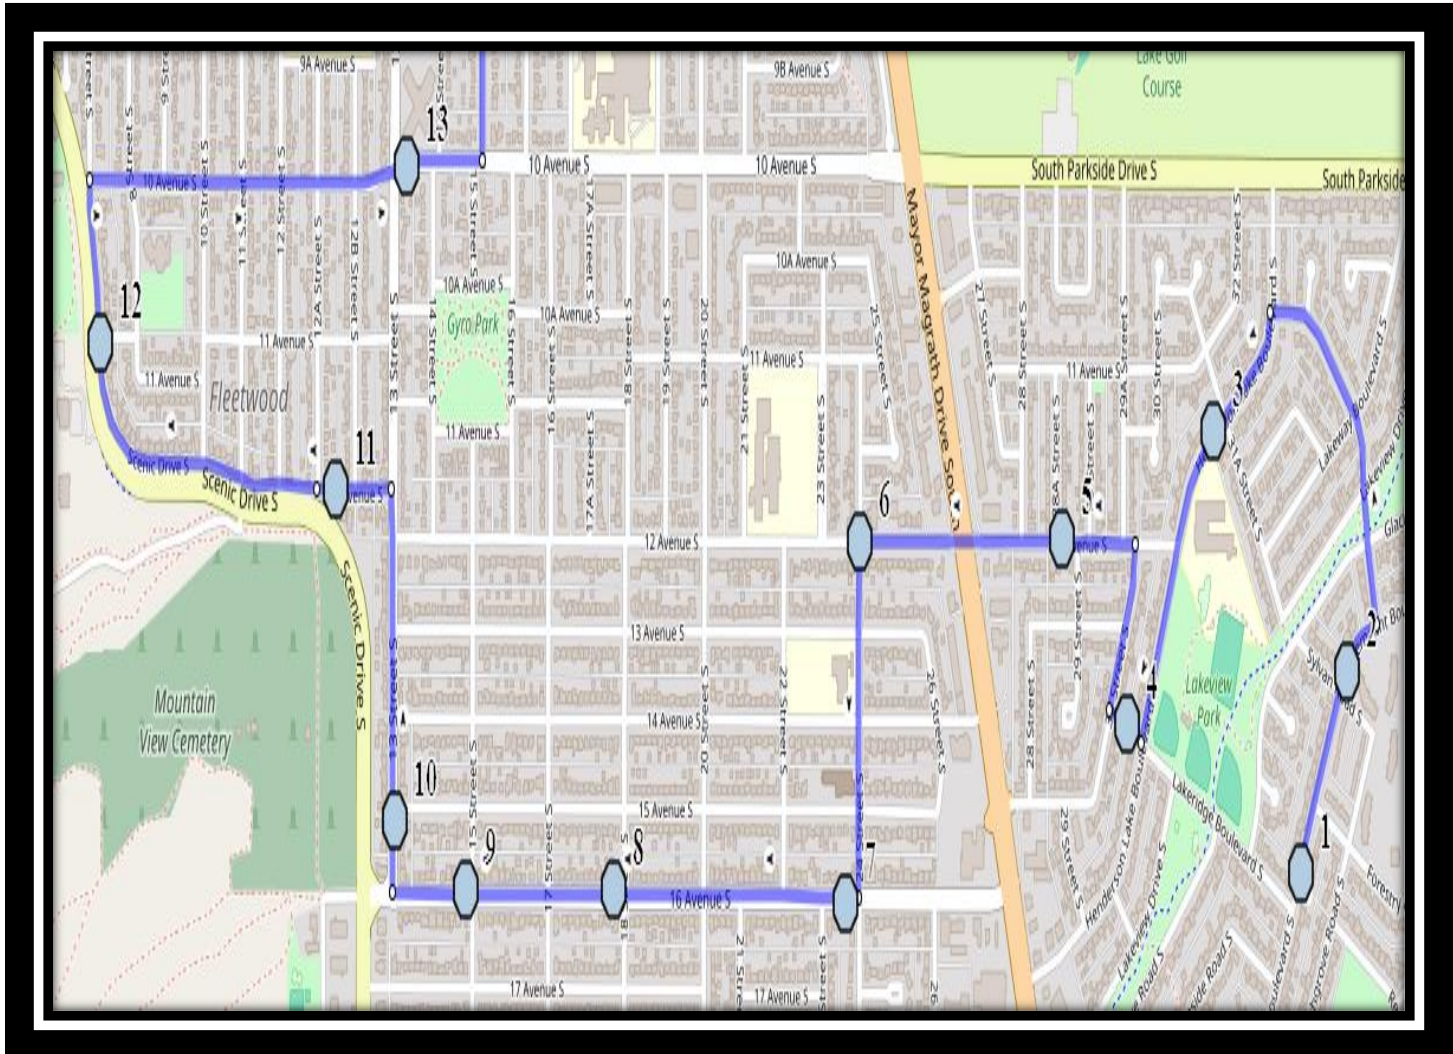

CFM S6

REVISED: September.30,2024

EFFECTIVE: October.3,2024

AM route / PM is the same order

- **Catholic Central High East – 405 18 Street South – (403) 327-4596**
- **St. Francis Middle School – 333 18 Street South – (403) 327-3402**
- **Ecole St. Mary’s – 422 20 Street South – (403) 327-3098**

Please arrive 10 minutes before scheduled pick up and drop off times. Times shown may vary due to weather & traffic conditions. Bus routes and maps are subject to change. For the most up-to-date version, visit www.southland.ca/lethbridge.