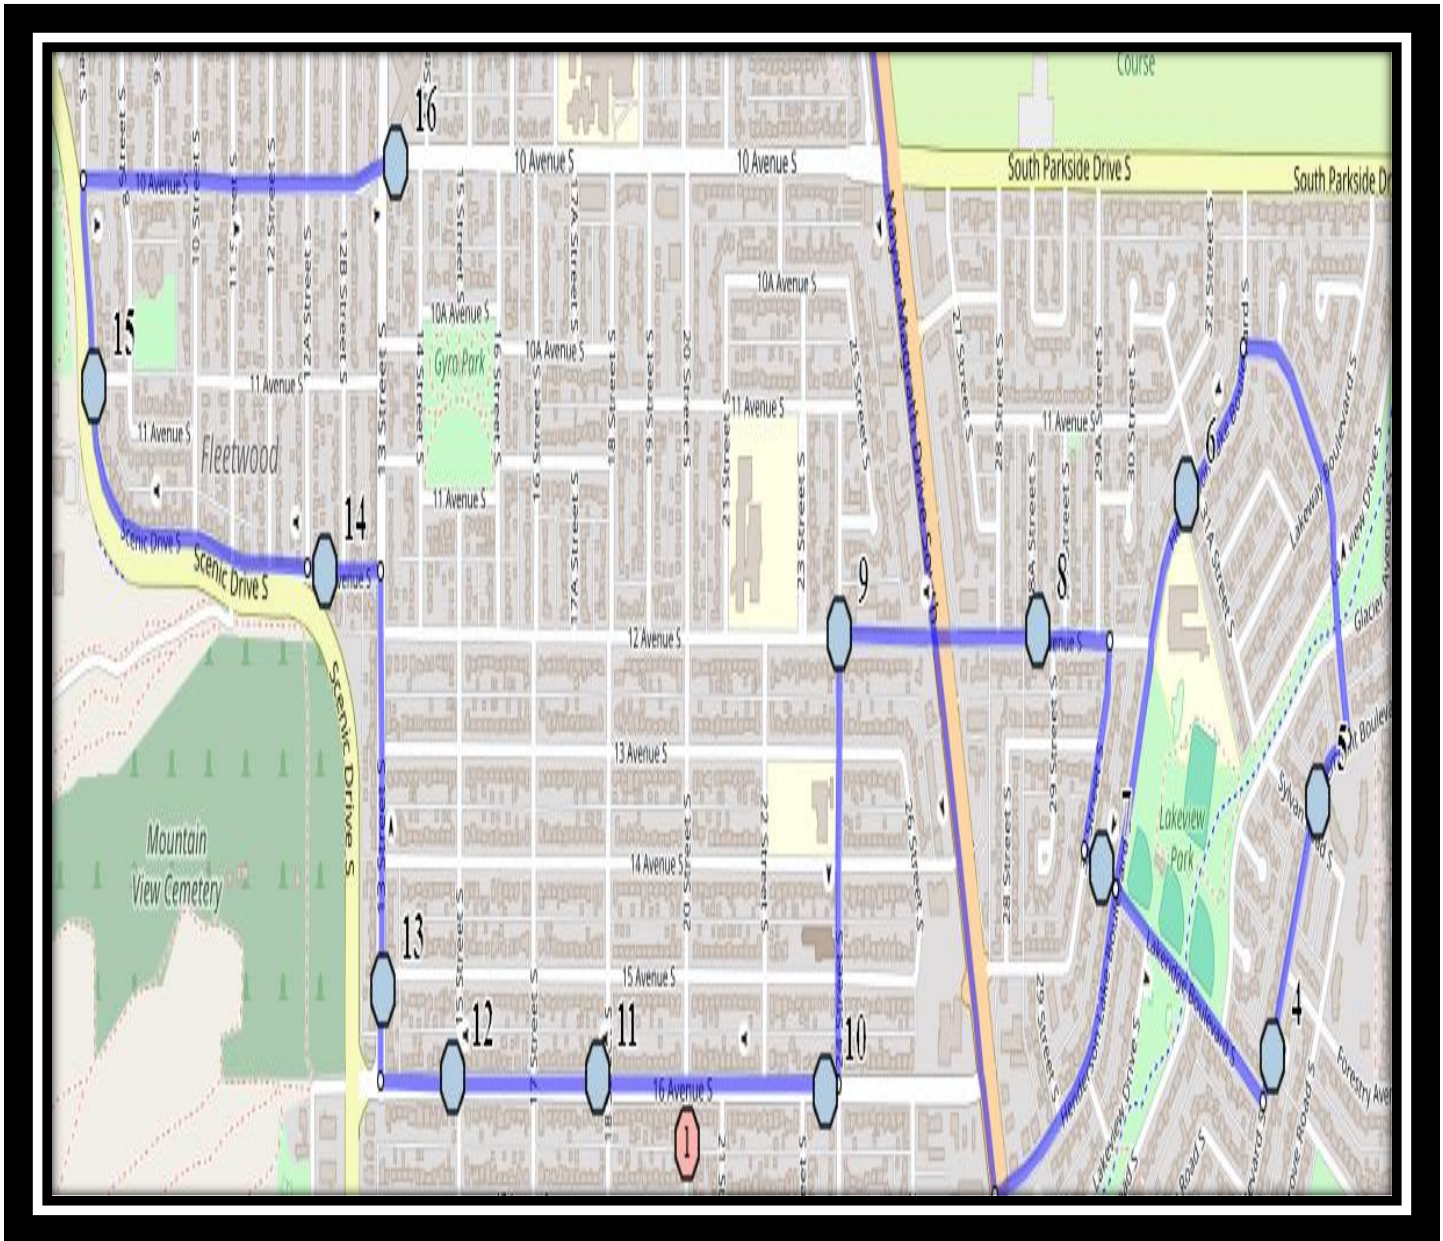

CFM S6

REVISED: September.30,2024

EFFECTIVE: October.3,2024

PM Route

Catholic Central High East – 405 18 Street South – (403) 327-4596

St. Francis Middle School – 333 18 Street South – (403) 327-3402

Ecole St. Mary’s – 422 20 Street South – (403) 327-3098

Please arrive 10 minutes before scheduled pick up and drop off times. Times shown may vary due to weather & traffic conditions.
Bus routes and maps are subject to change. For the most up-to-date version, visit www.southland.ca/lethbridge.